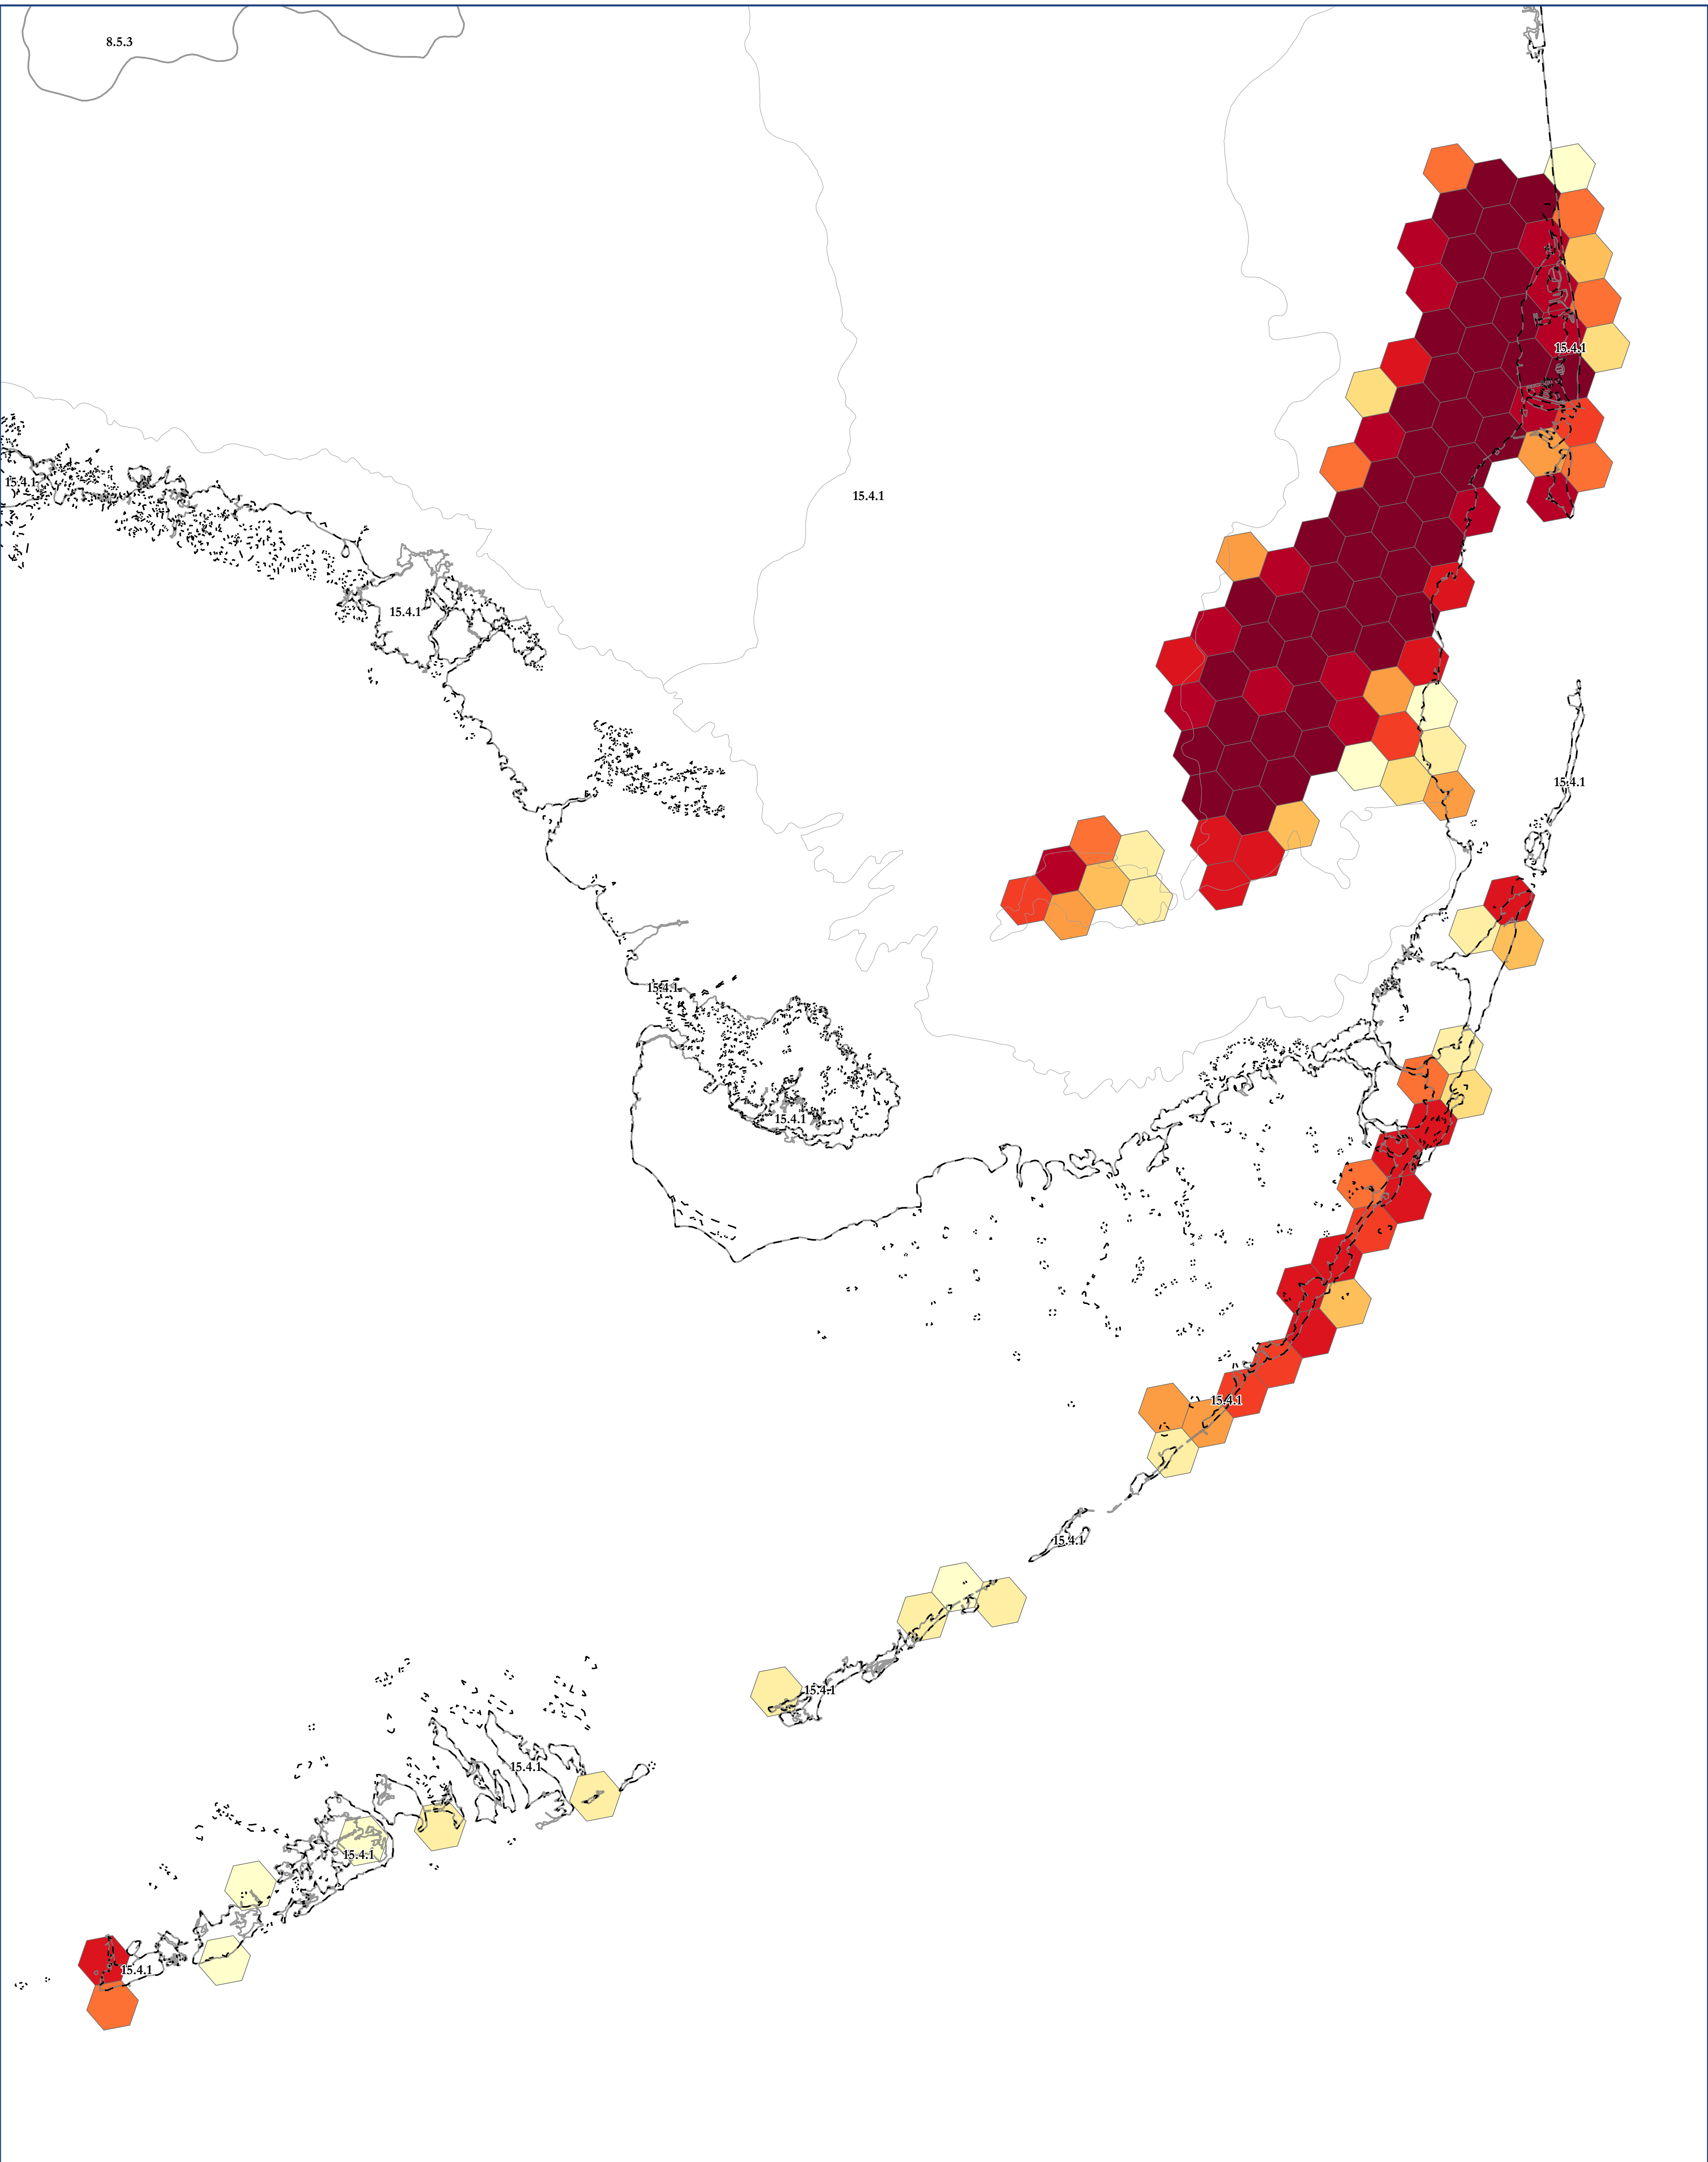

Map of: G005 South Florida Slash Pine Rockland

Legend

Ecoregion Data Sourced From: