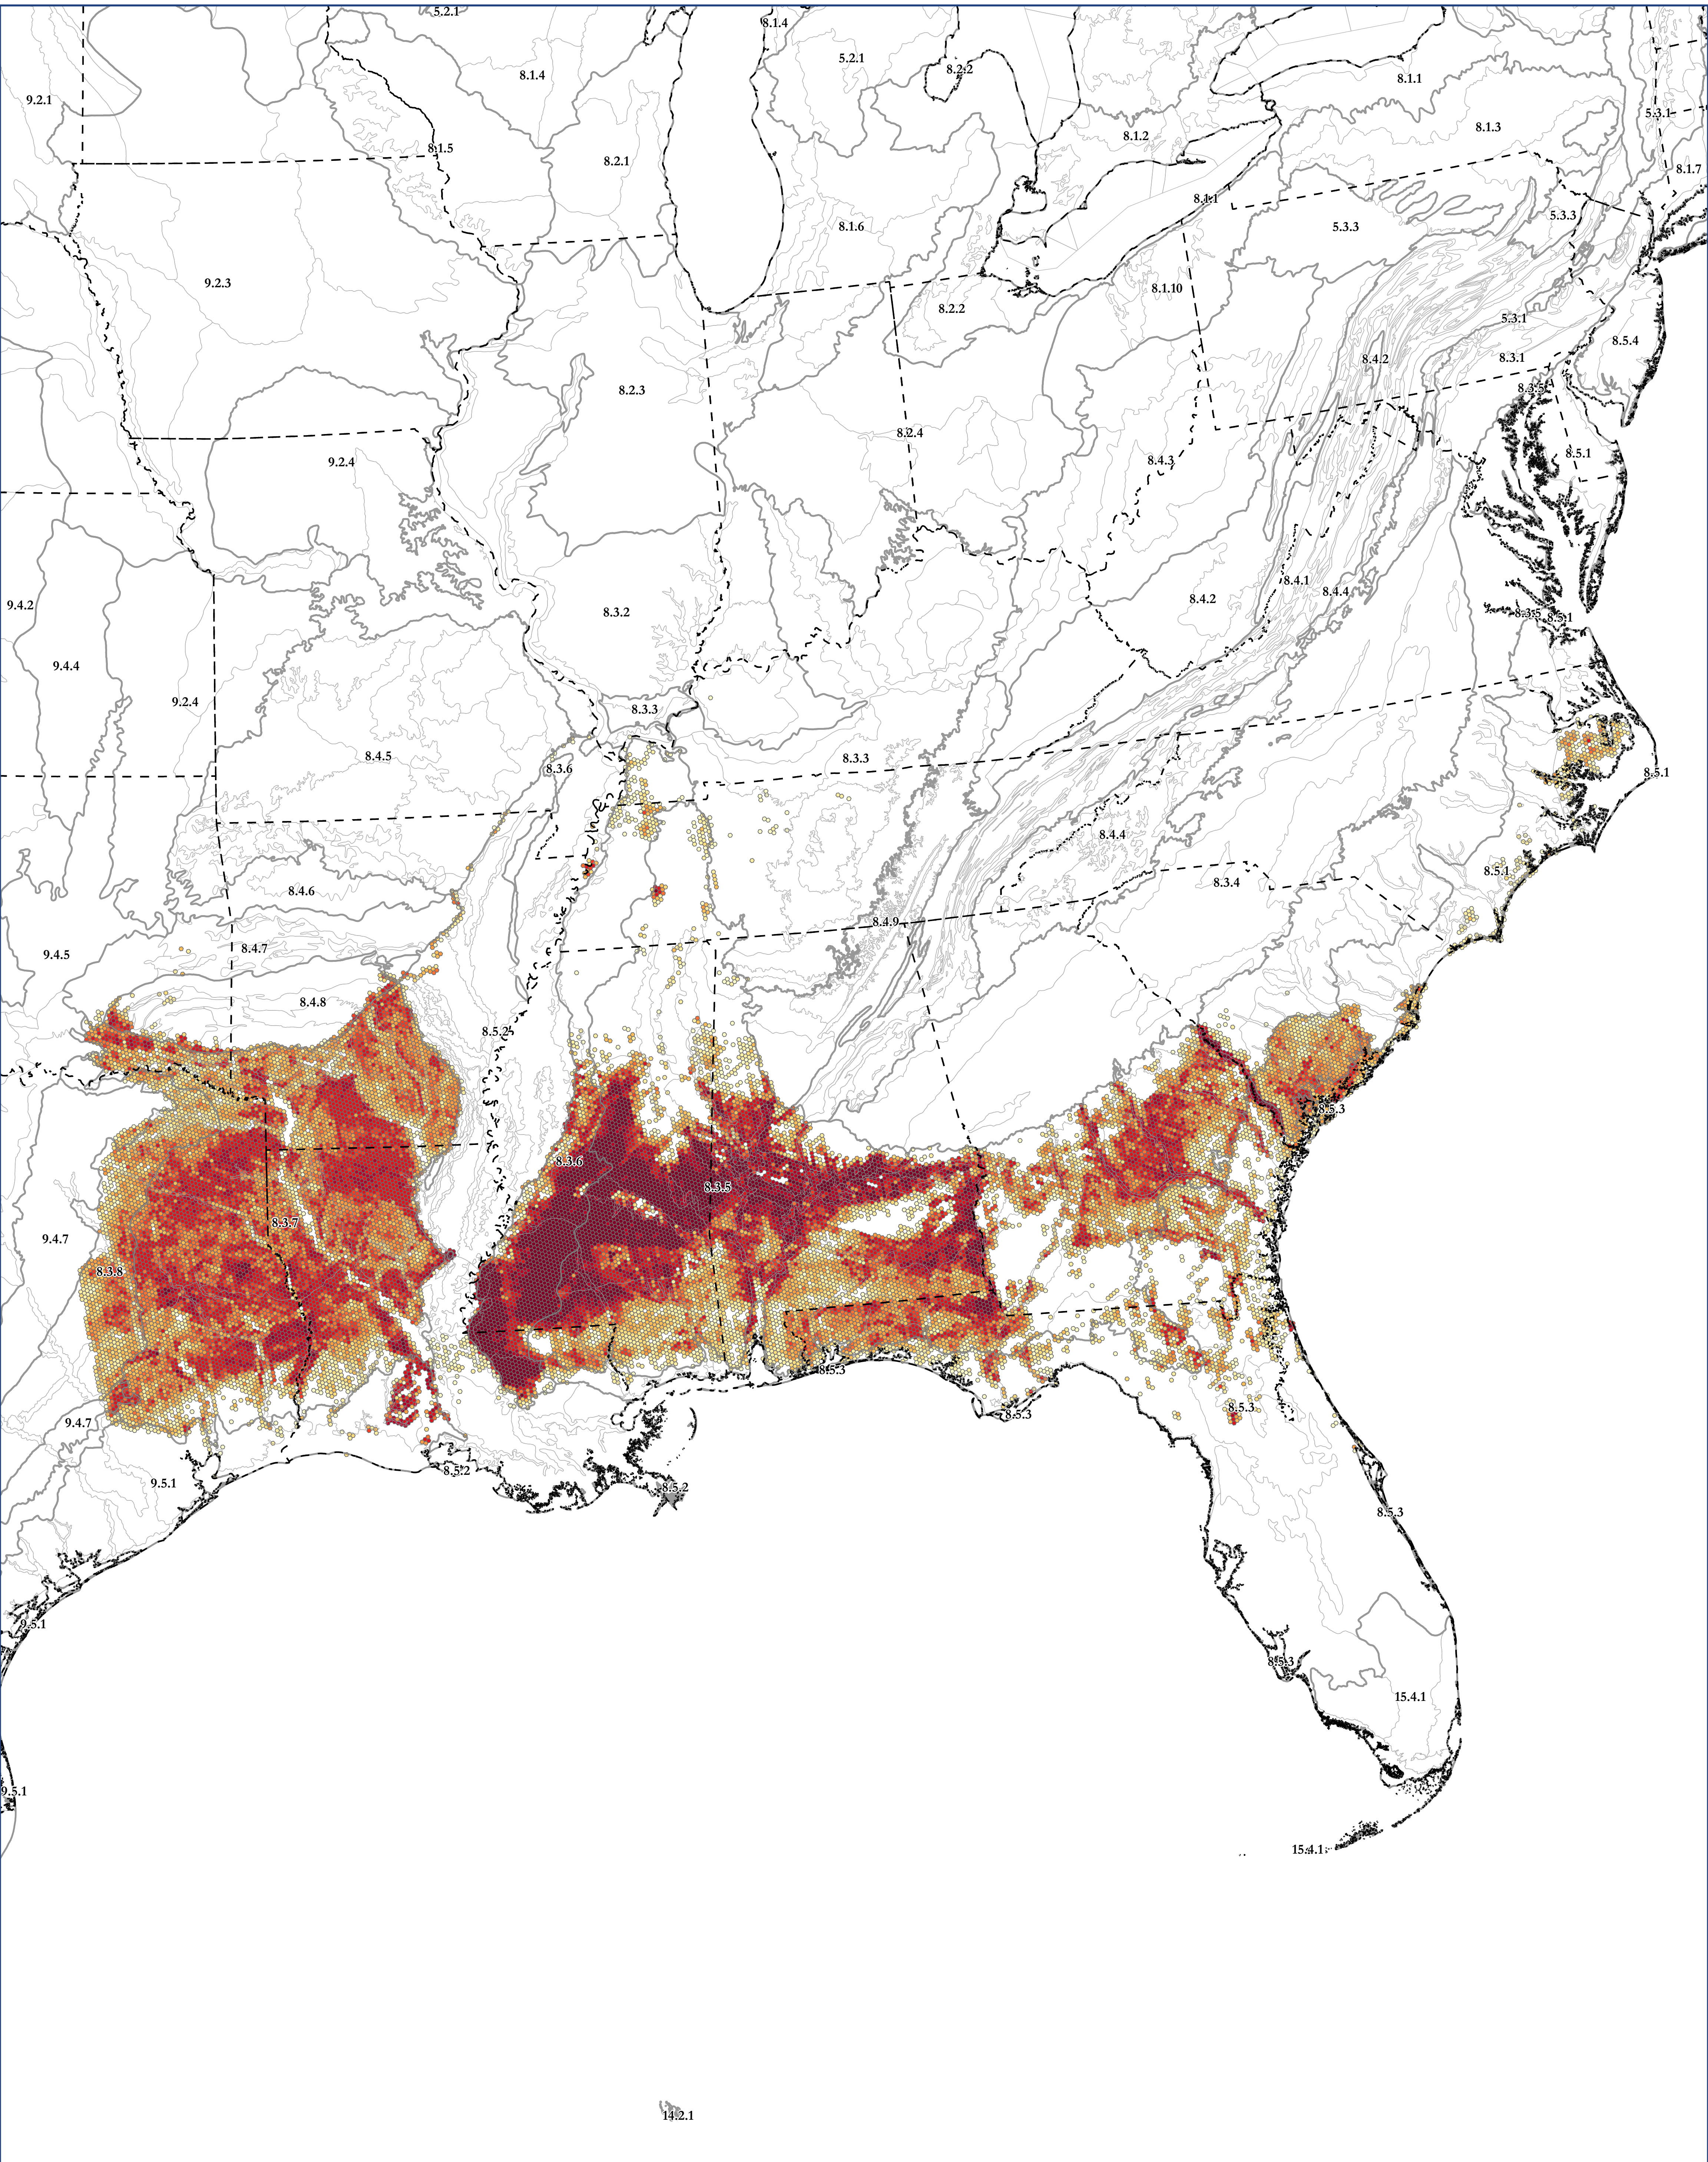

# Map of: G007 Southern Mesic Beech - Magnolia - Oak Forest

## Legend

### Ecoregion Data Sourced From:

CEC Level III Ecoregions from: <http://www.ccc.org/north-american-environmental-atlas/terrestrial-ecoregions-level-iii/>  
EPA Level IV Ecoregions from: <https://www.epa.gov/eo-research/level-iii-and-iv-ecoregions-continental-united-states>