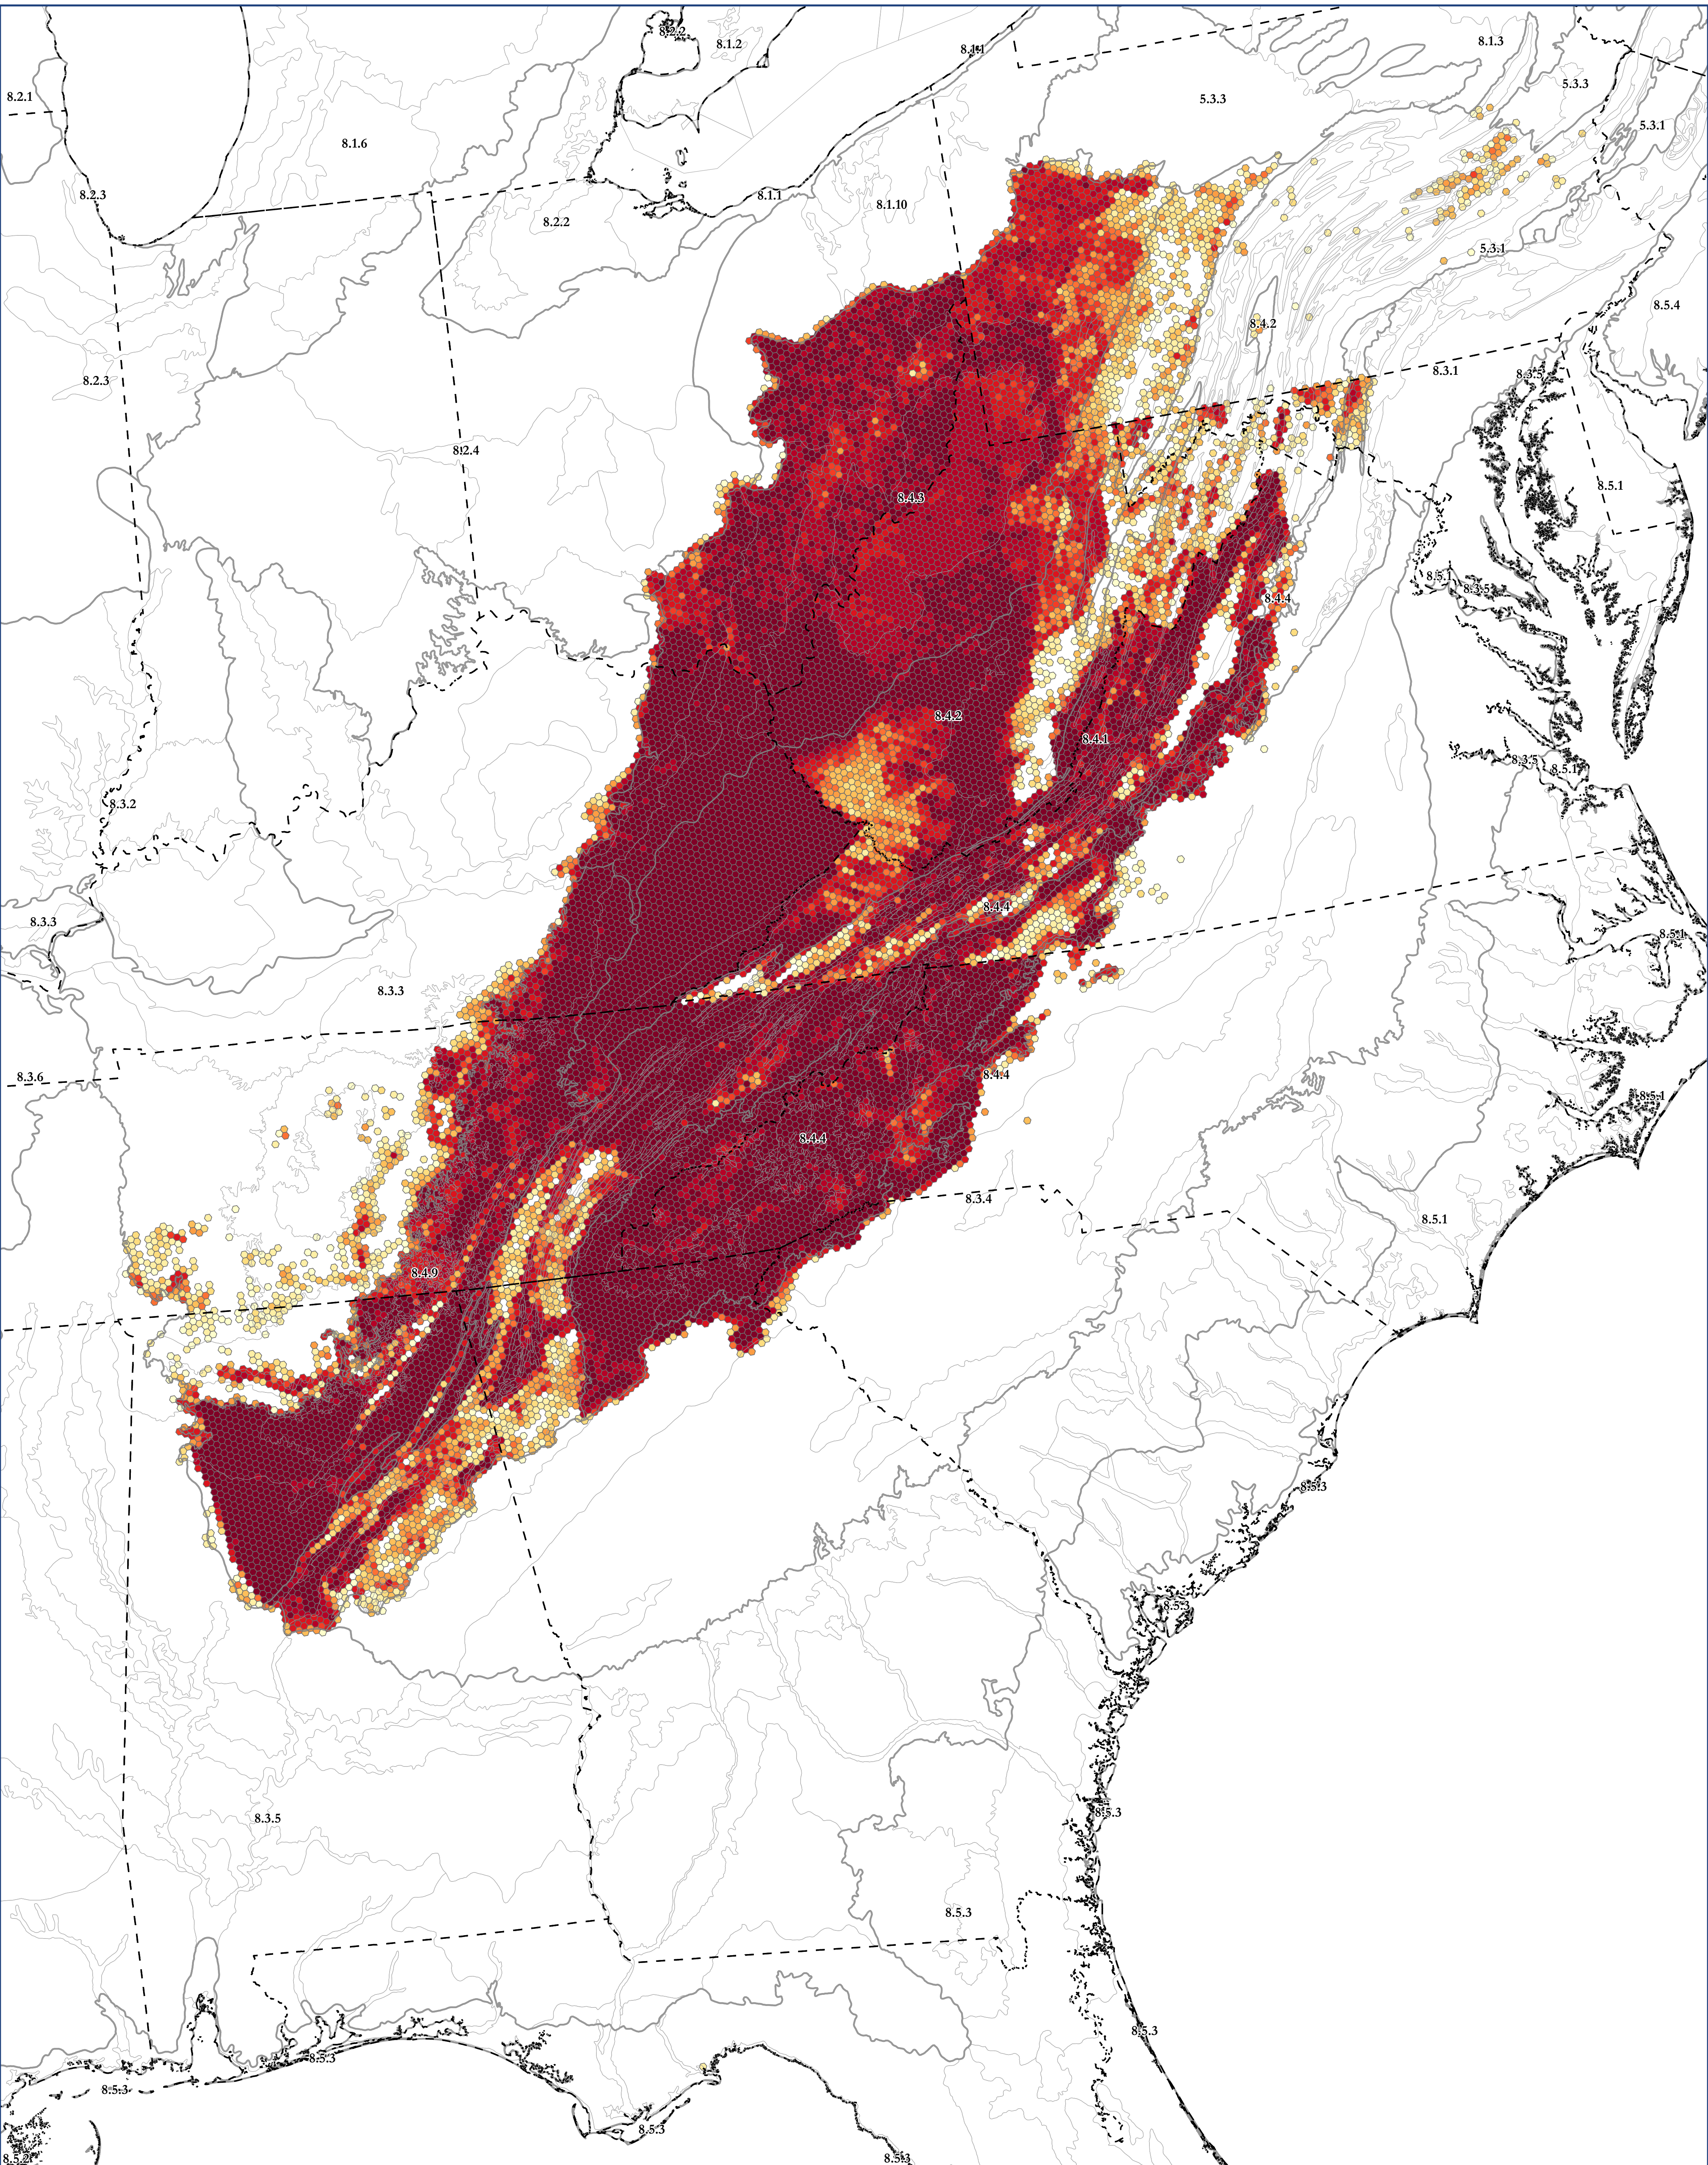

Map of: G015 Southern Appalachian Oak Forest & Woodland

Legend

Ecoregion Data Sourced From:
CEC Level III Ecoregions from: <http://www.ccc.org/north-american-environmental-atlas/terrestrial-ecoregions-level-iii/>
EPA Level IV Ecoregions from: <https://www.epa.gov/eco-research/level-iii-and-iv-ecoregions-continental-united-states>