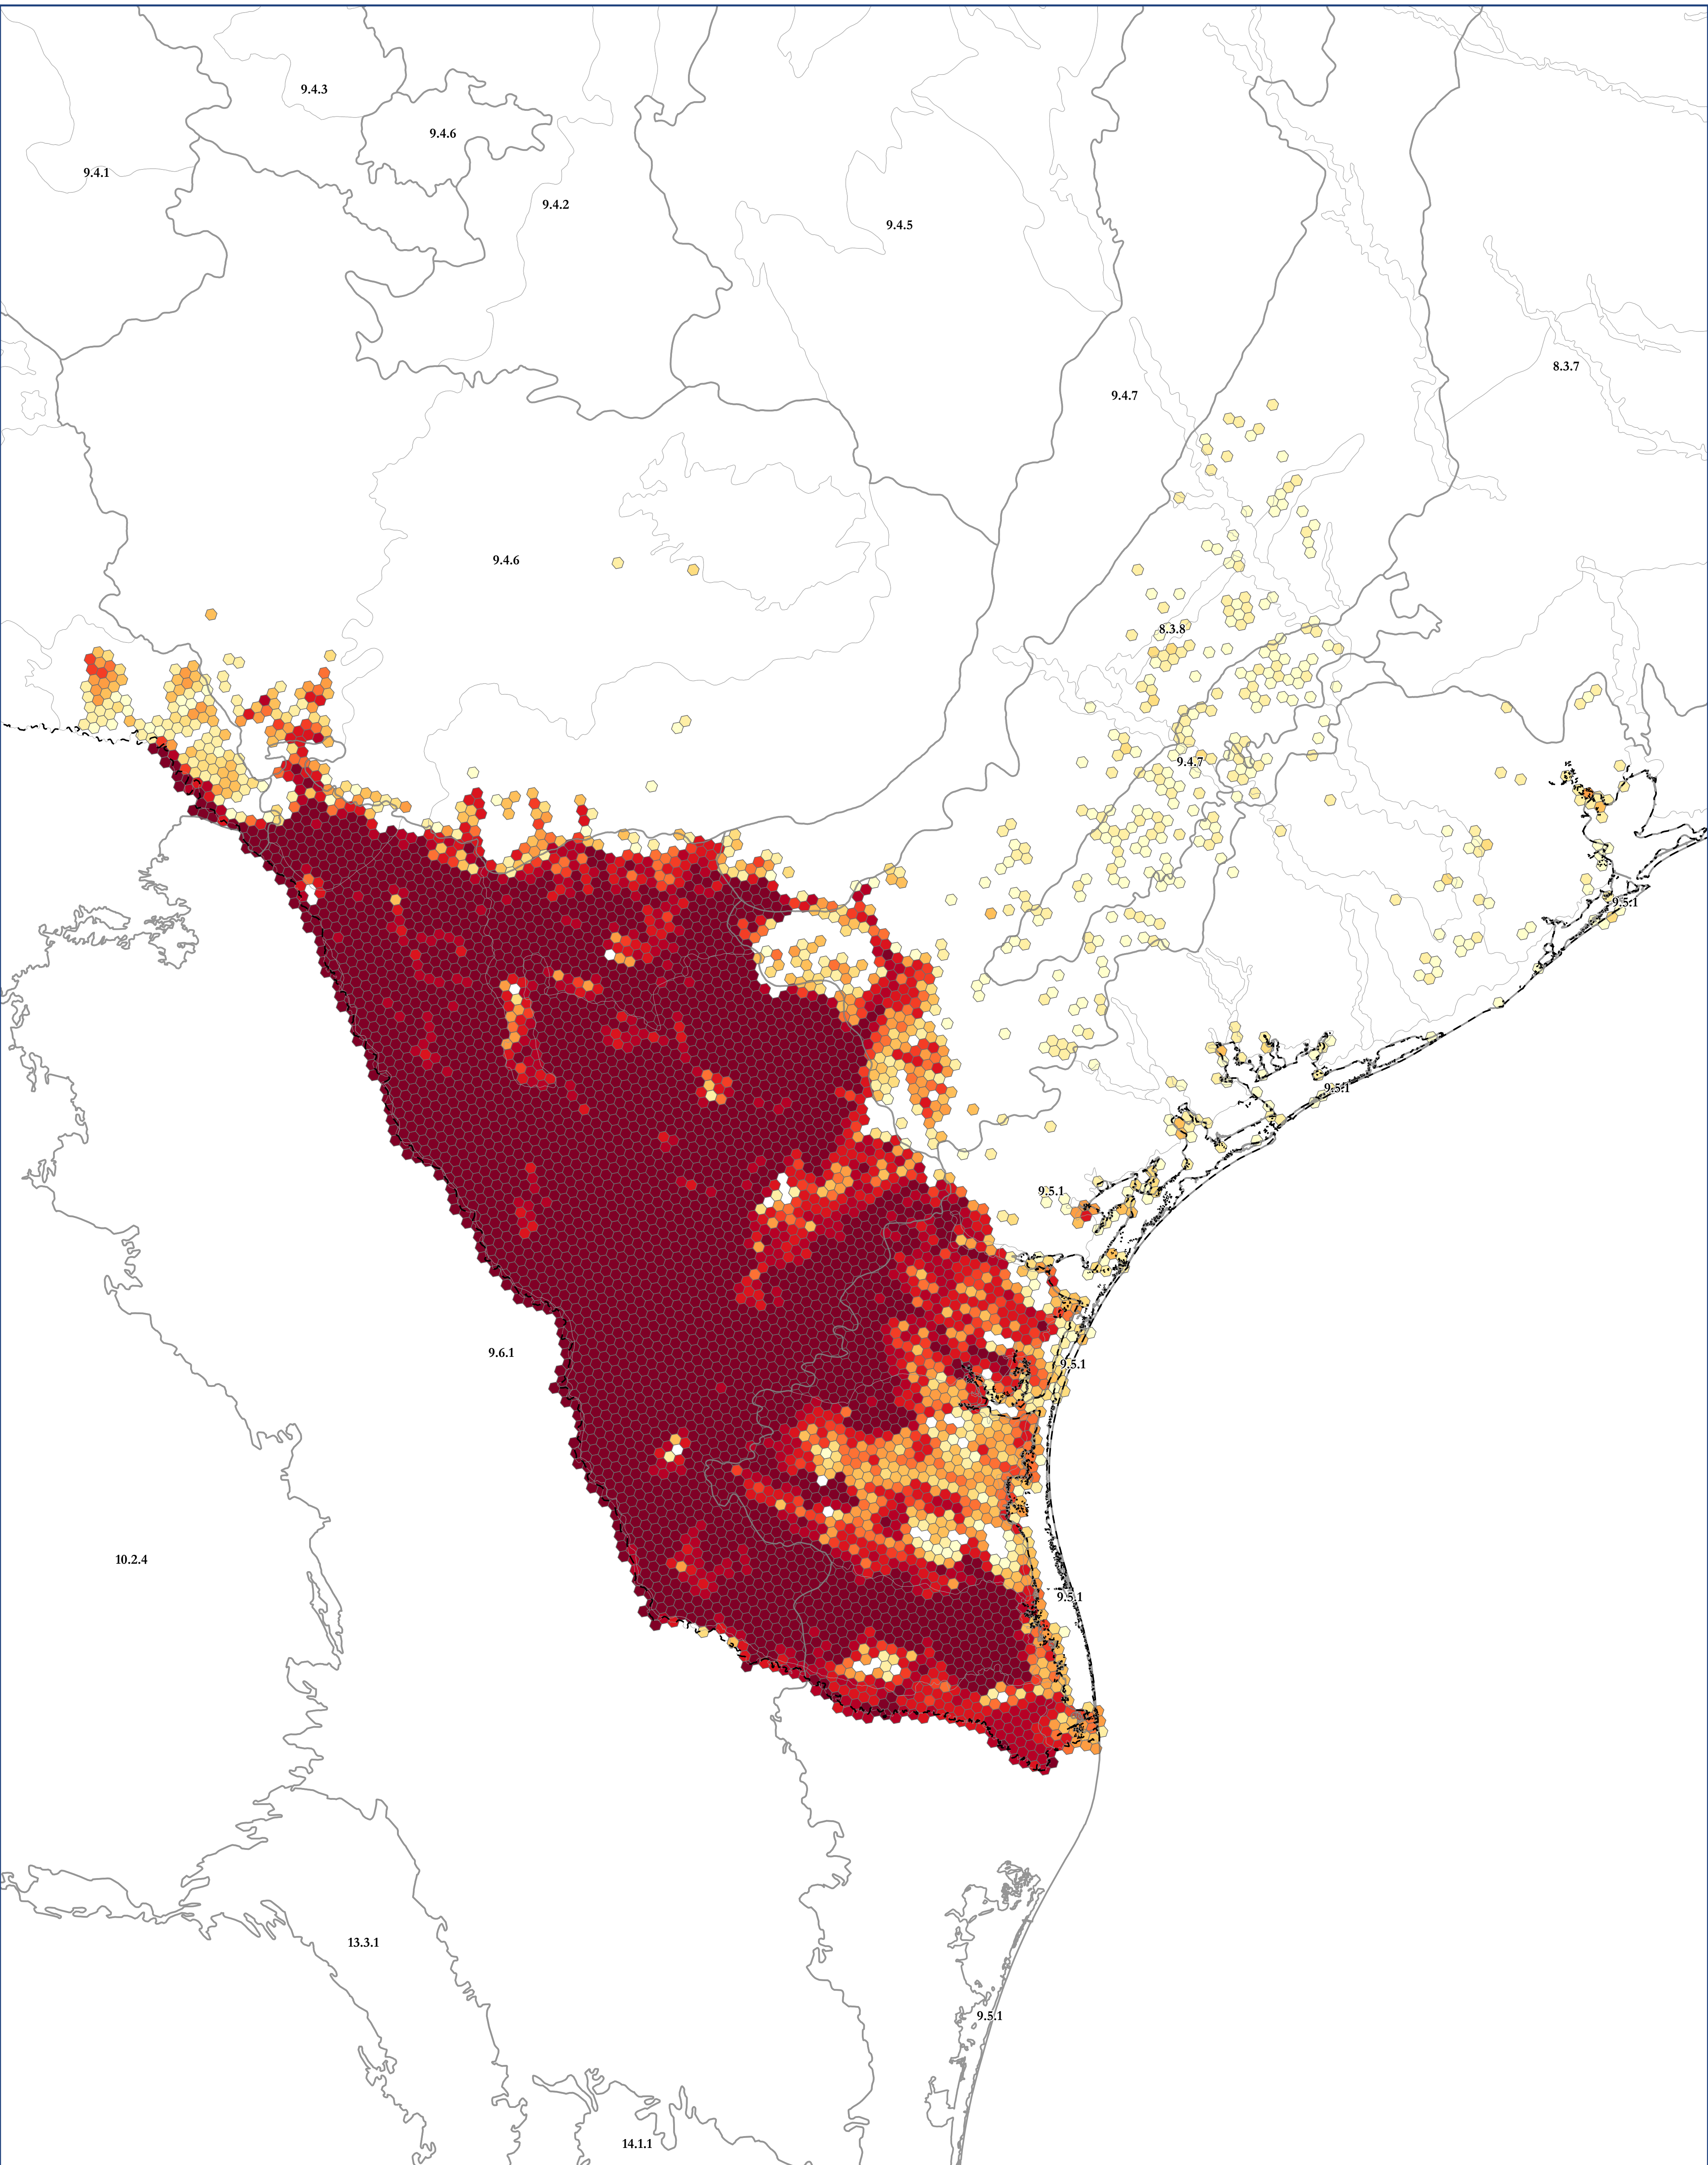

Map of: G099 Tamaulipan Dry Mesquite & Thornscrub

Legend

Ecoregion Data Sourced From: