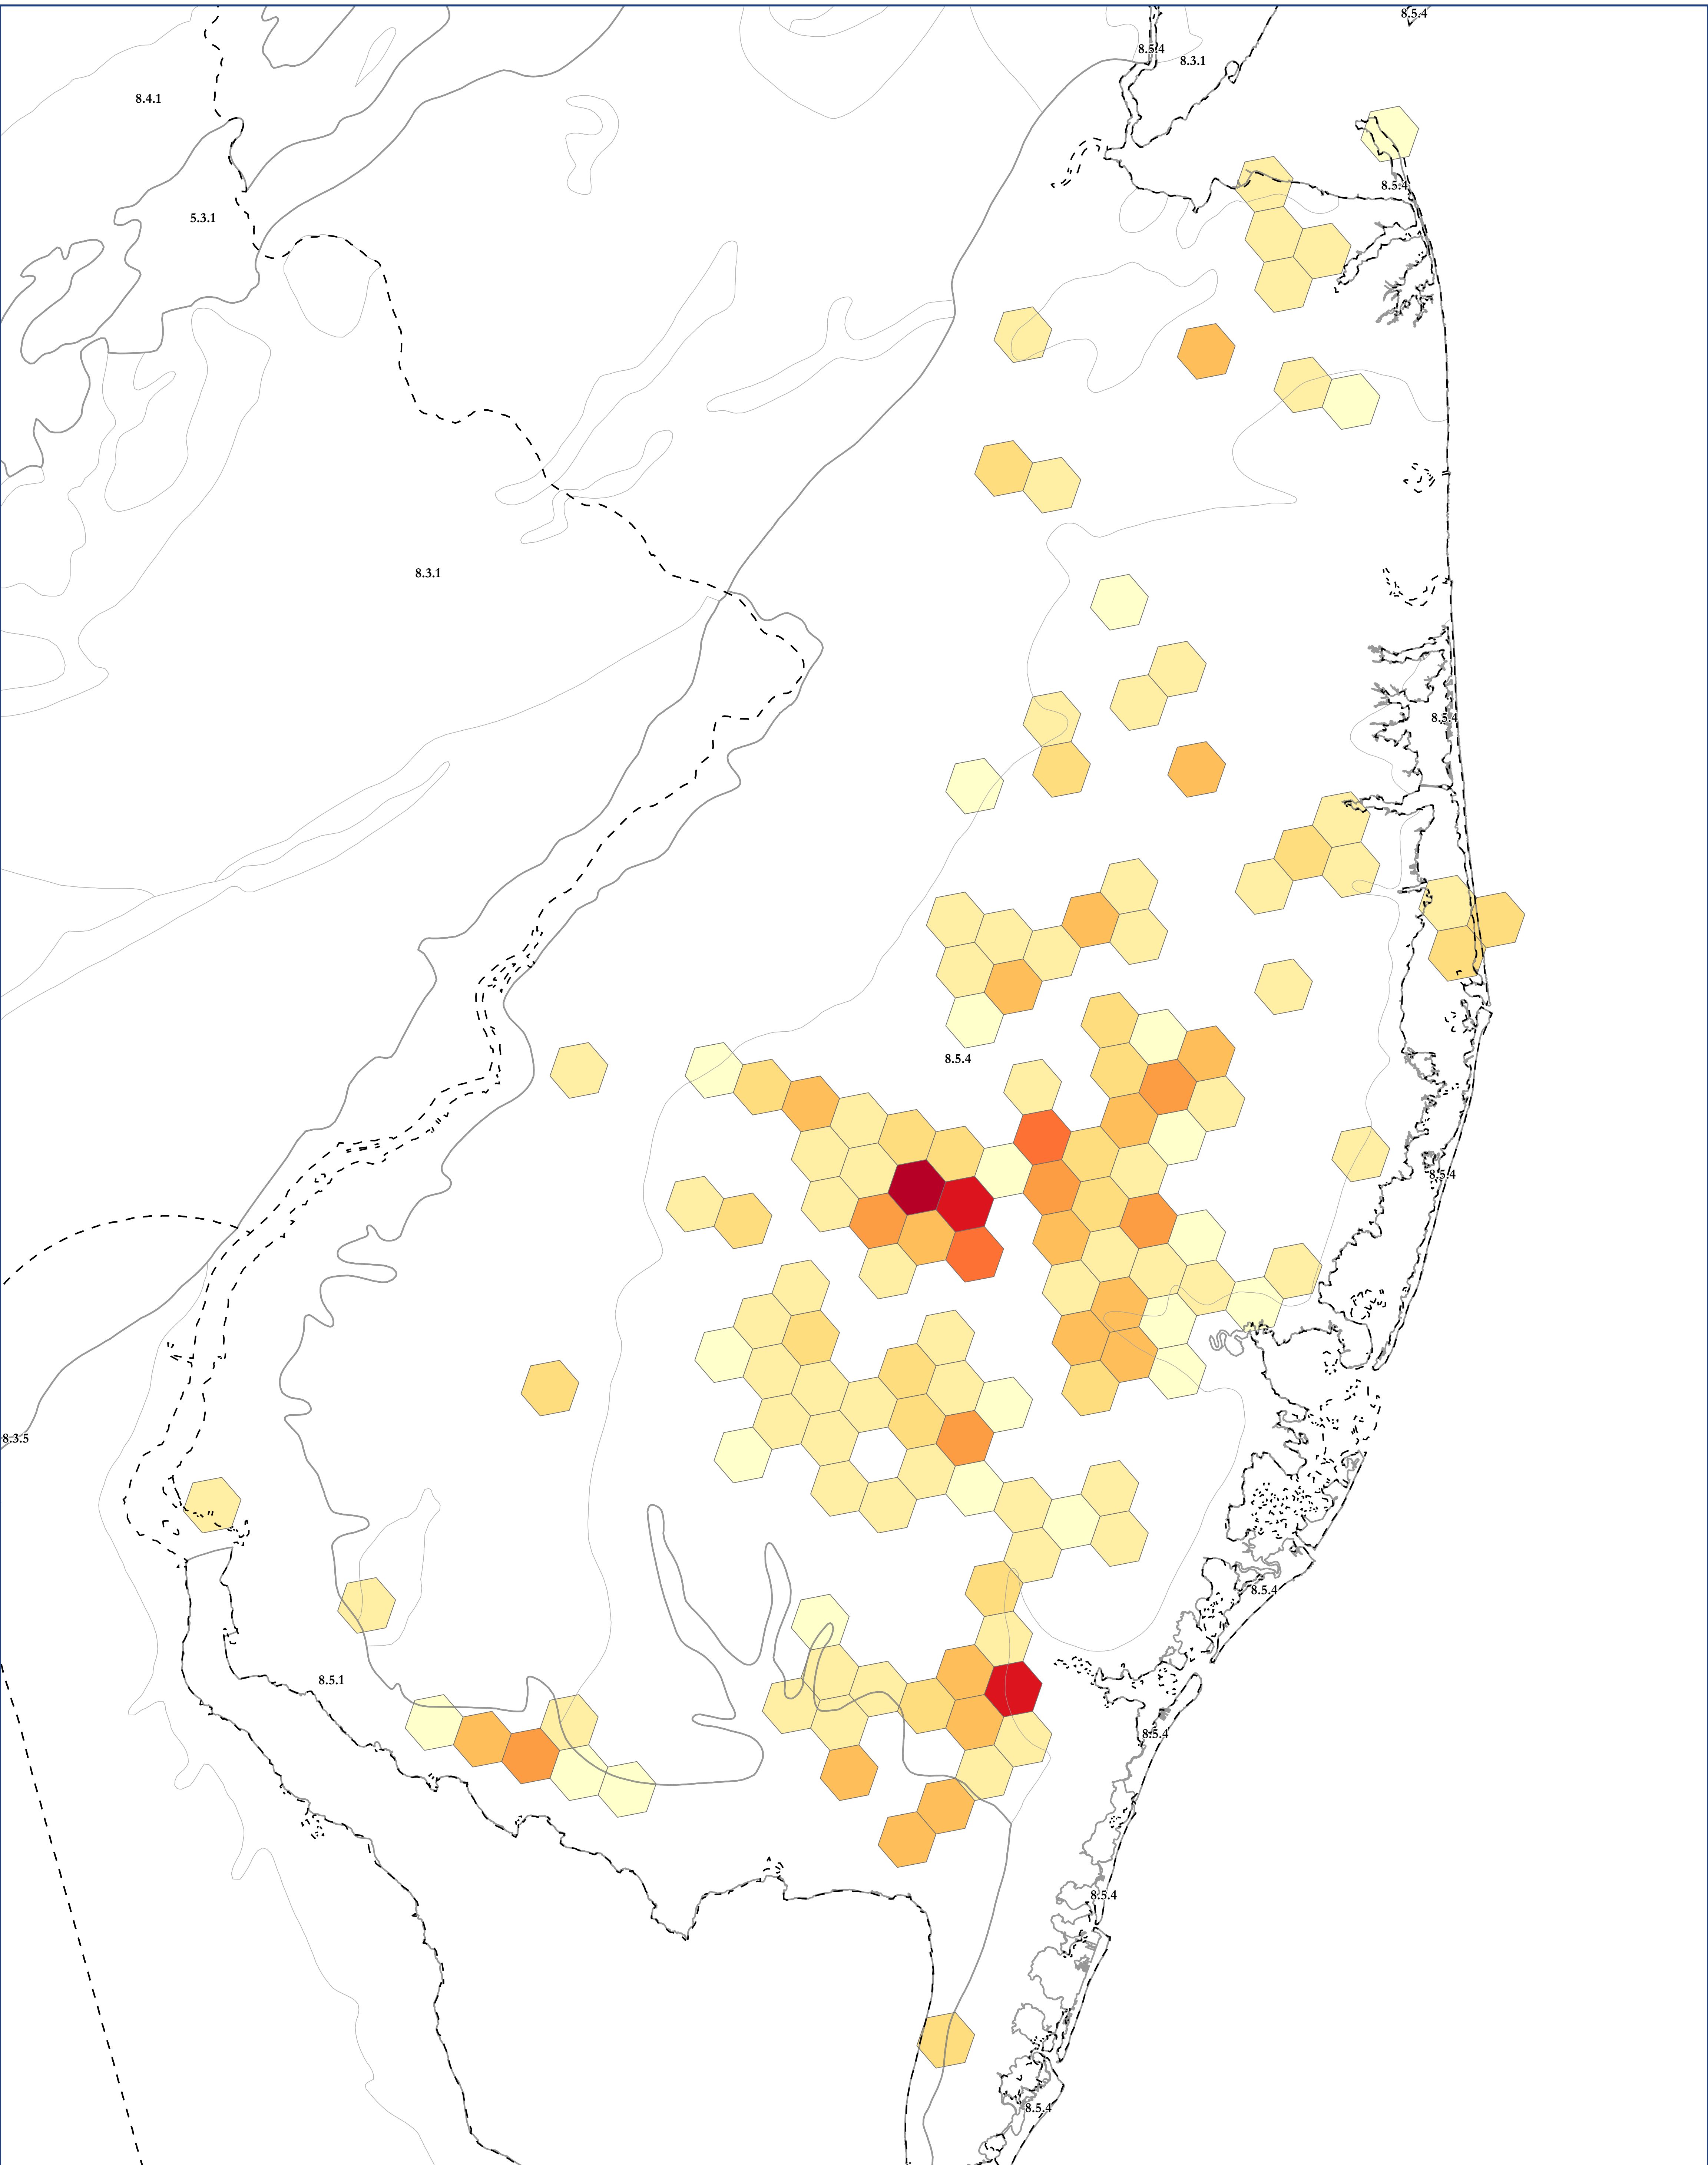

Map of: G1171 North Atlantic Coastal Bog & Fen

Legend

Ecoregion Data Sourced From:

CEC Level III Ecoregions from: <http://www.ccc.org/north-american-environmental-atlas/terrestrial-ecoregions-level-iii/>

EPA Level IV Ecoregions from: <https://www.epa.gov/eco-research/level-iii-and-iv-ecoregions-continental-united-states>