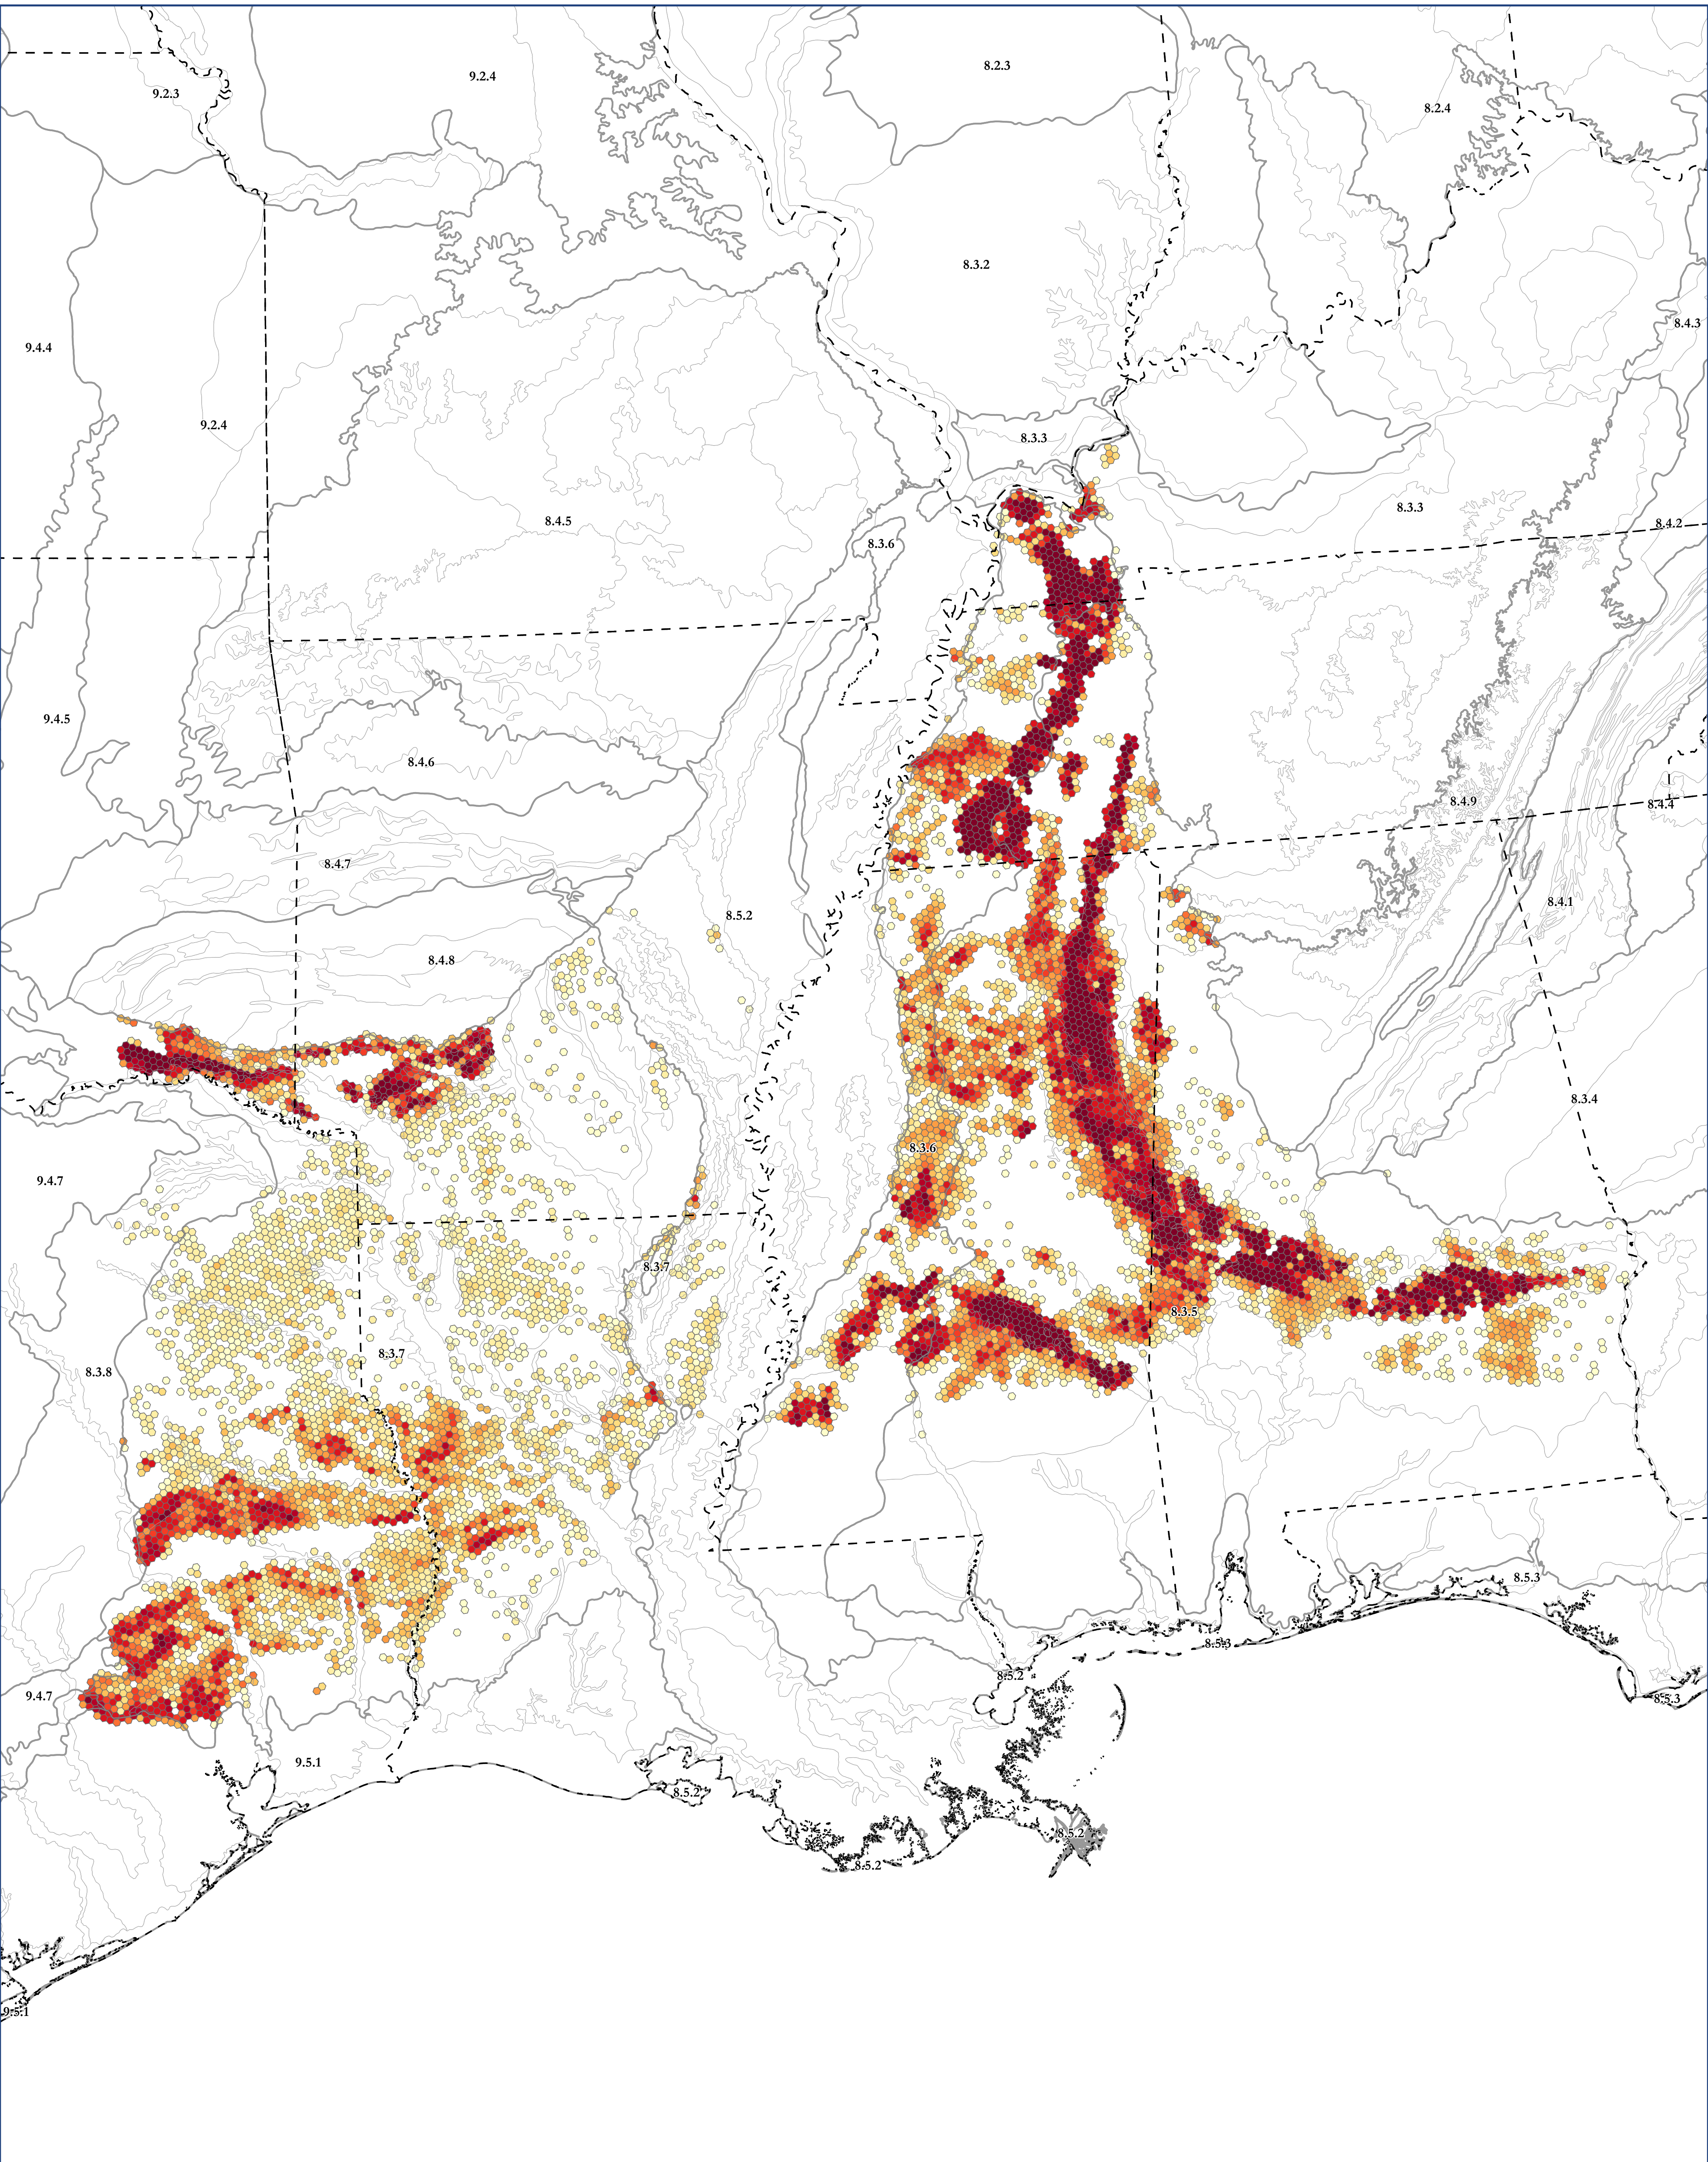

Map of: G1180 Gulf Coastal Plain Blackland Prairie

Legend

Ecoregion Data Sourced From: