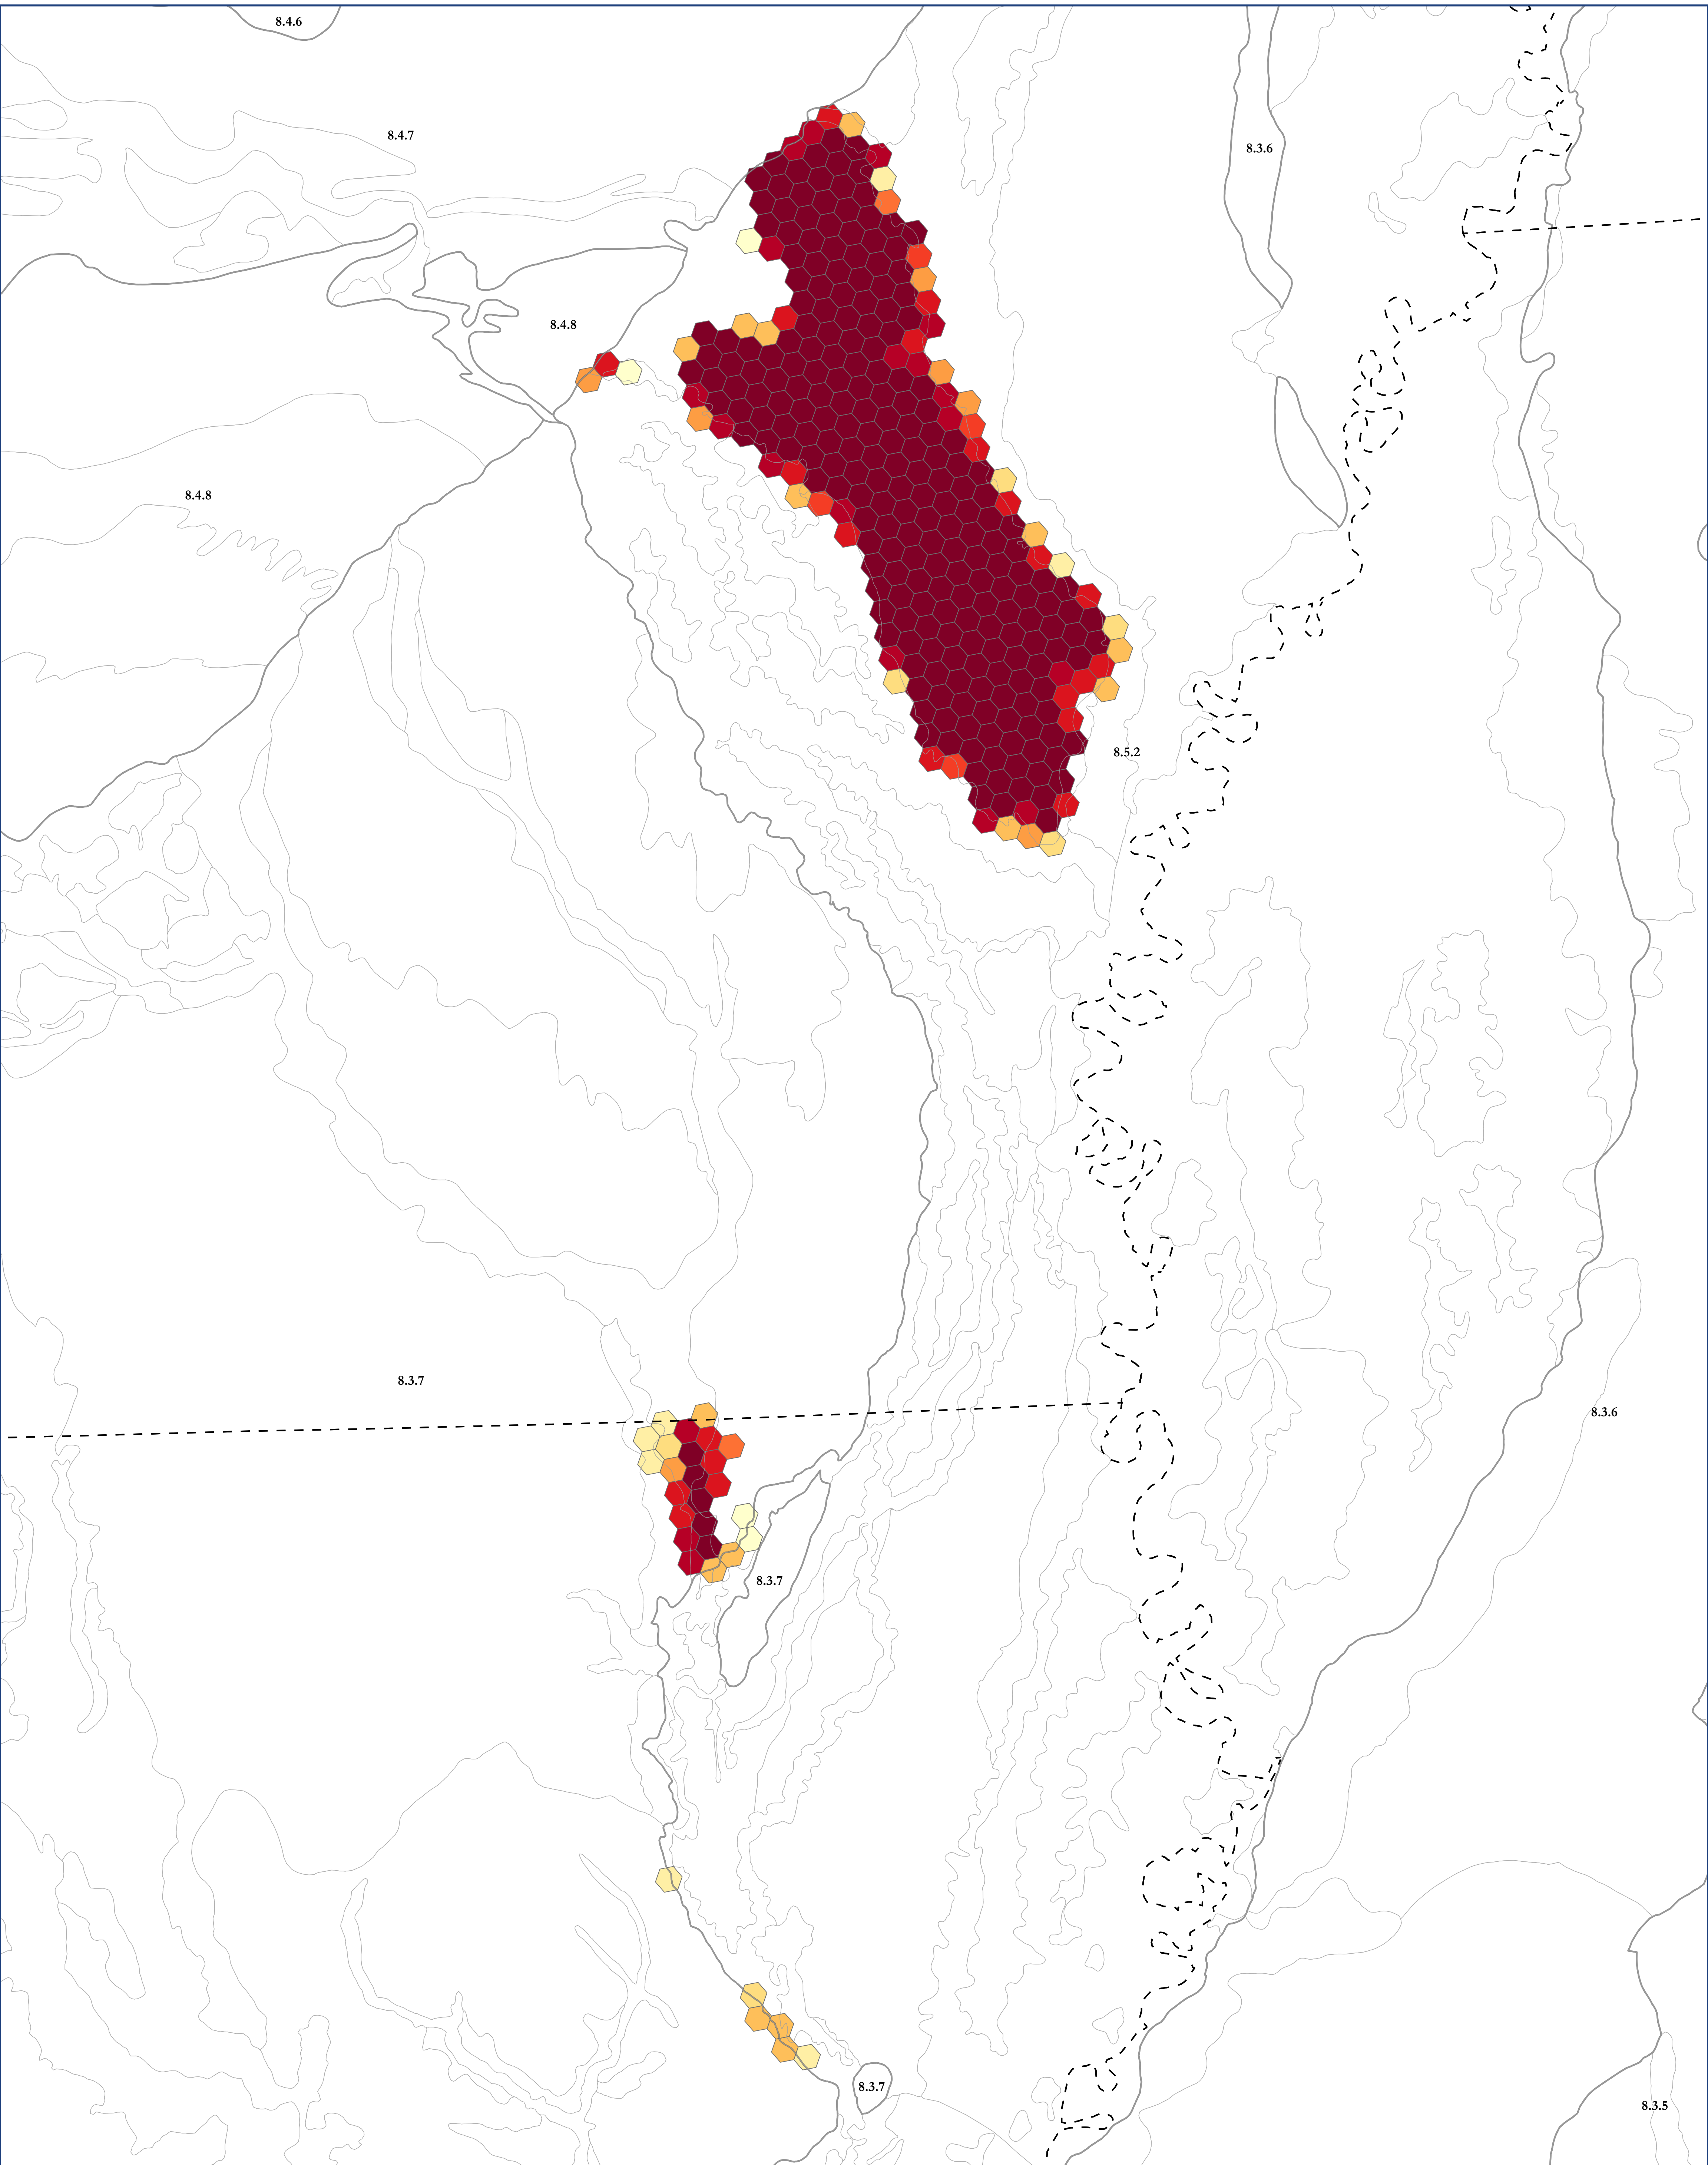

# Map of: G1182 Lower Mississippi Valley Prairie

Legend

Ecoregion Data Sourced From:

CEC Level III Ecoregions from: <http://www.ccc.org/north-american-environmental-atlas/terrestrial-ecoregions-level-iii/>

EPA Level IV Ecoregions from: <https://www.epa.gov/eco-research/level-iii-and-iv-ecoregions-continental-united-states>