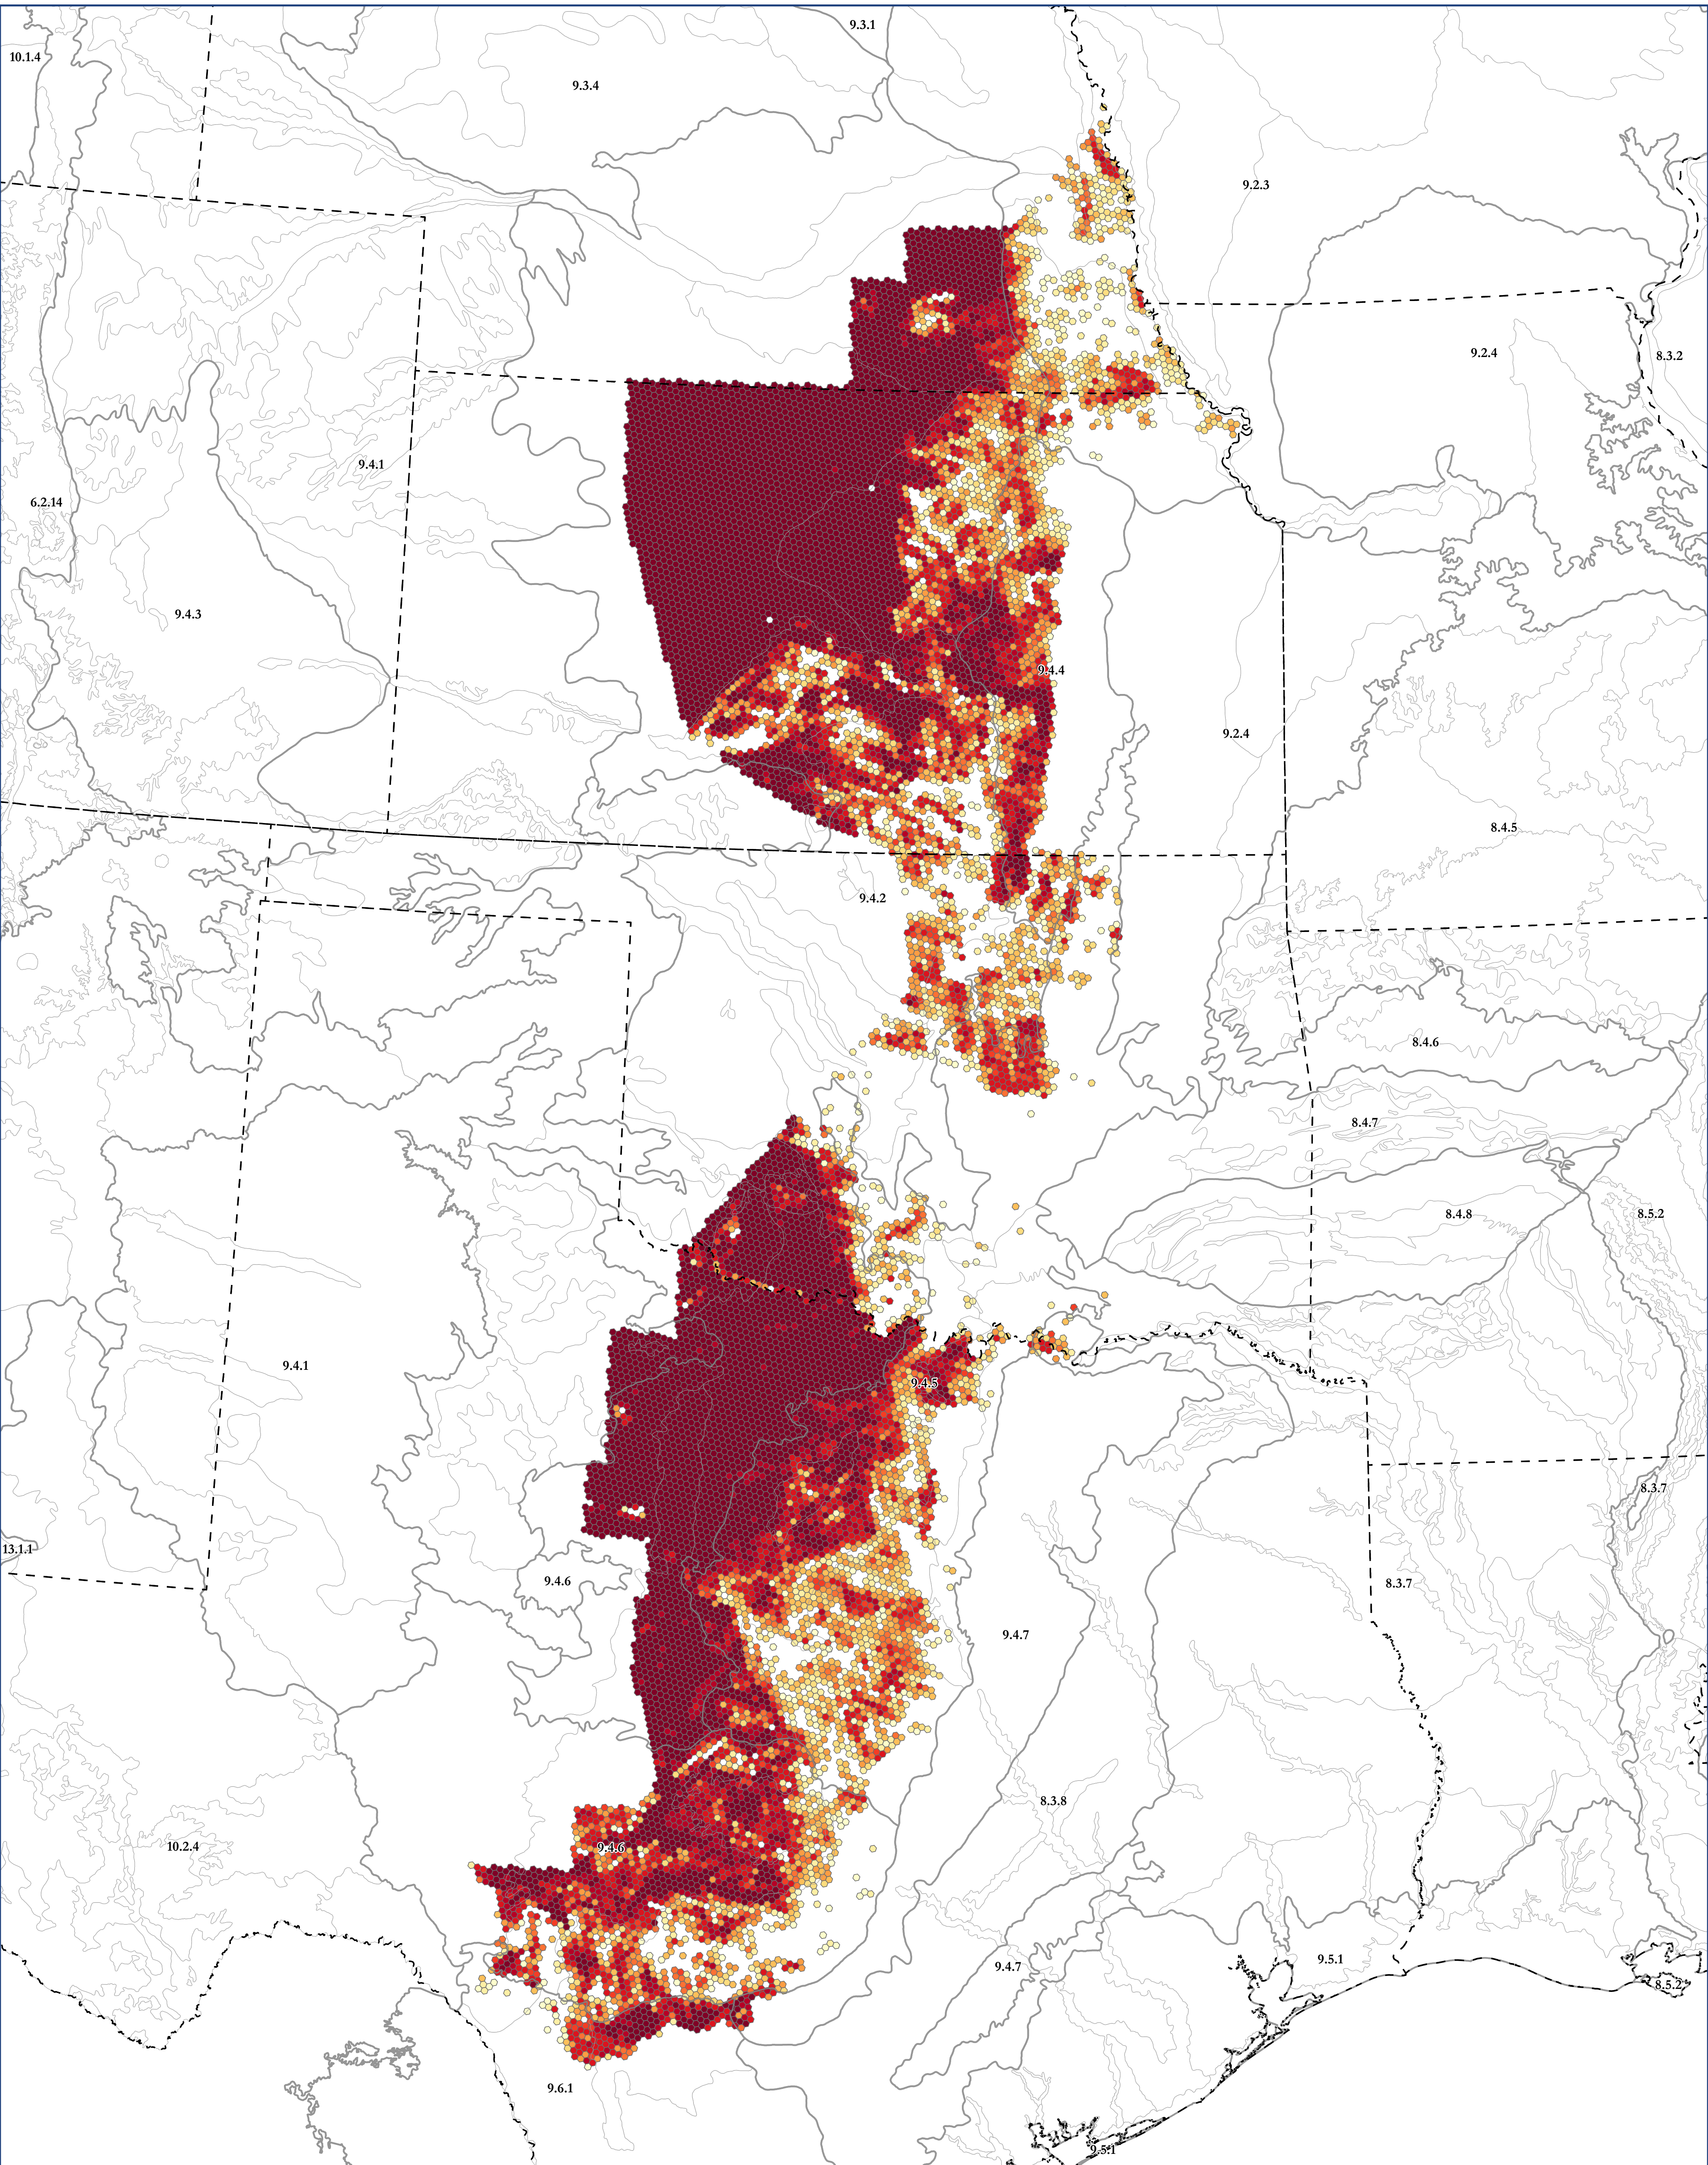

Map of: G133 Southern Great Plains Mixedgrass Prairie

Legend

Ecoregion Data Sourced From:

CEC Level III Ecoregions from: <http://www.ccc.org/north-american-environmental-atlas/terrestrial-ecoregions-level-iii/>
EPA Level IV Ecoregions from: <https://www.epa.gov/eco-research/level-iii-and-iv-ecoregions-continental-united-states>