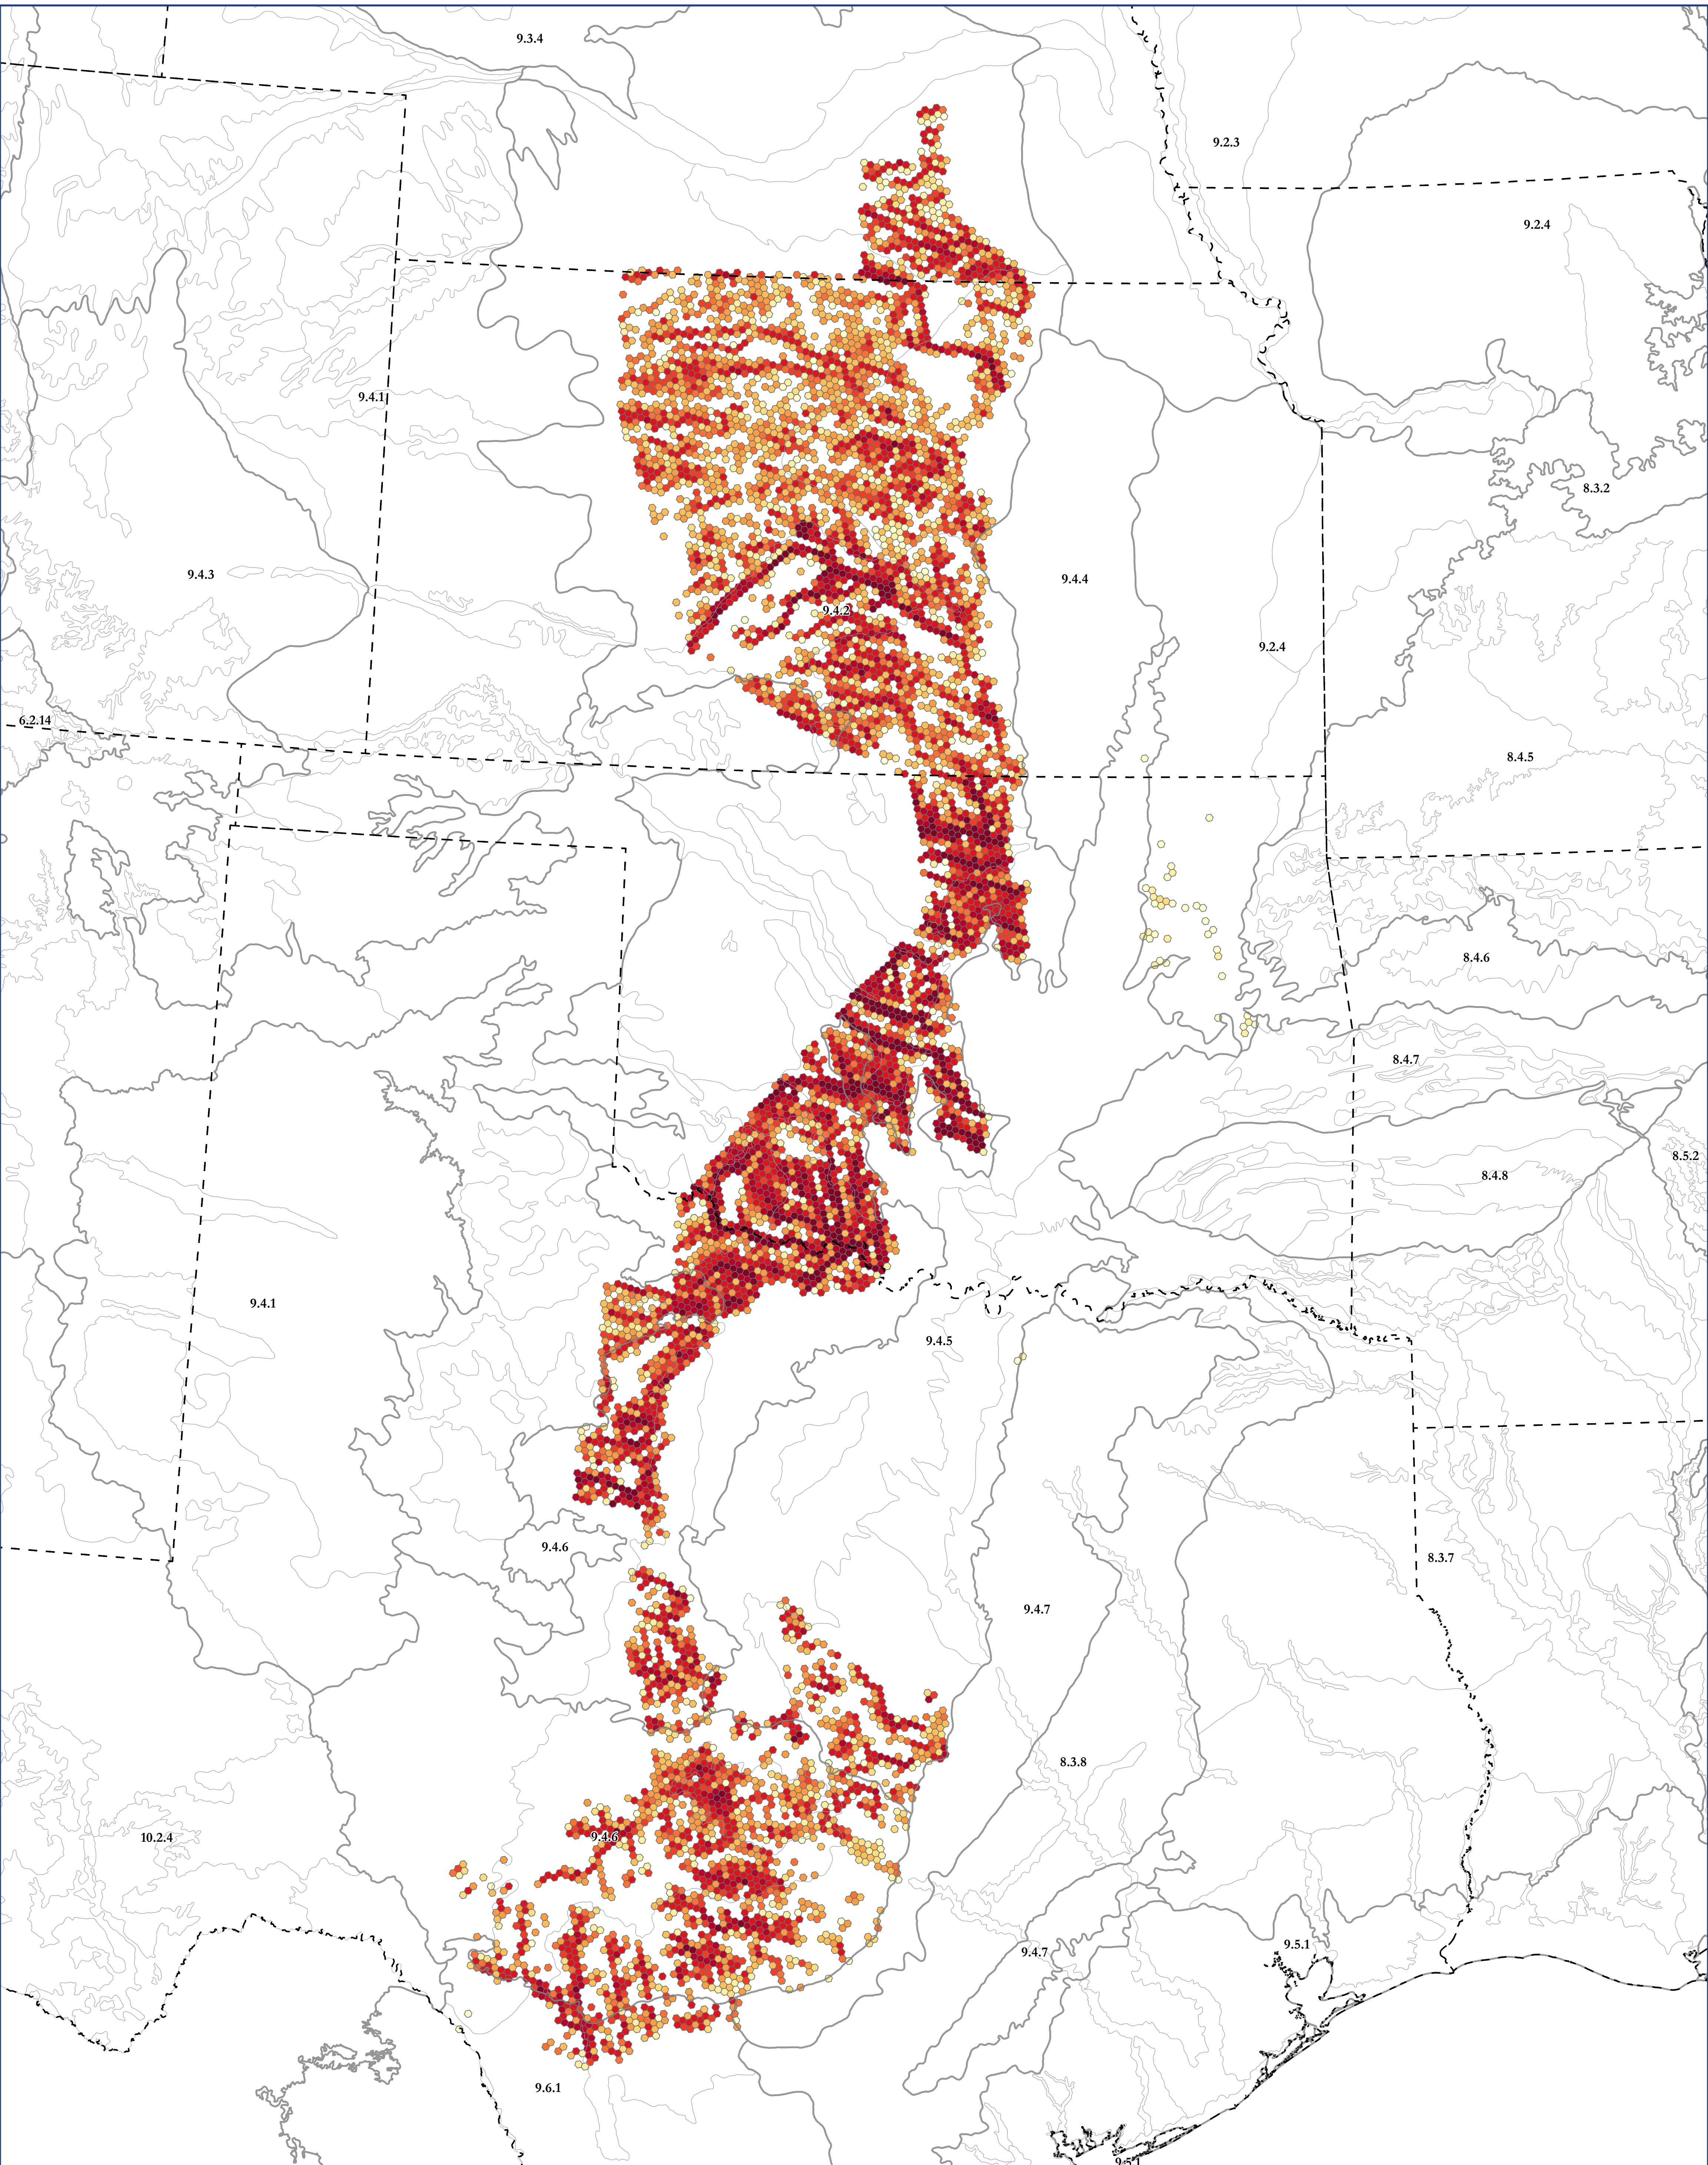

Map of: G147 Great Plains Cottonwood - Willow Floodplain Forest

Legend

Ecoregion Data Sourced From:

CEC Level III Ecoregions from: <http://www.ccc.org/north-american-environmental-atlas/terrestrial-ecoregions-level-iii/>

EPA Level IV Ecoregions from: <https://www.epa.gov/eco-research/level-iii-and-iv-ecoregions-continental-united-states>