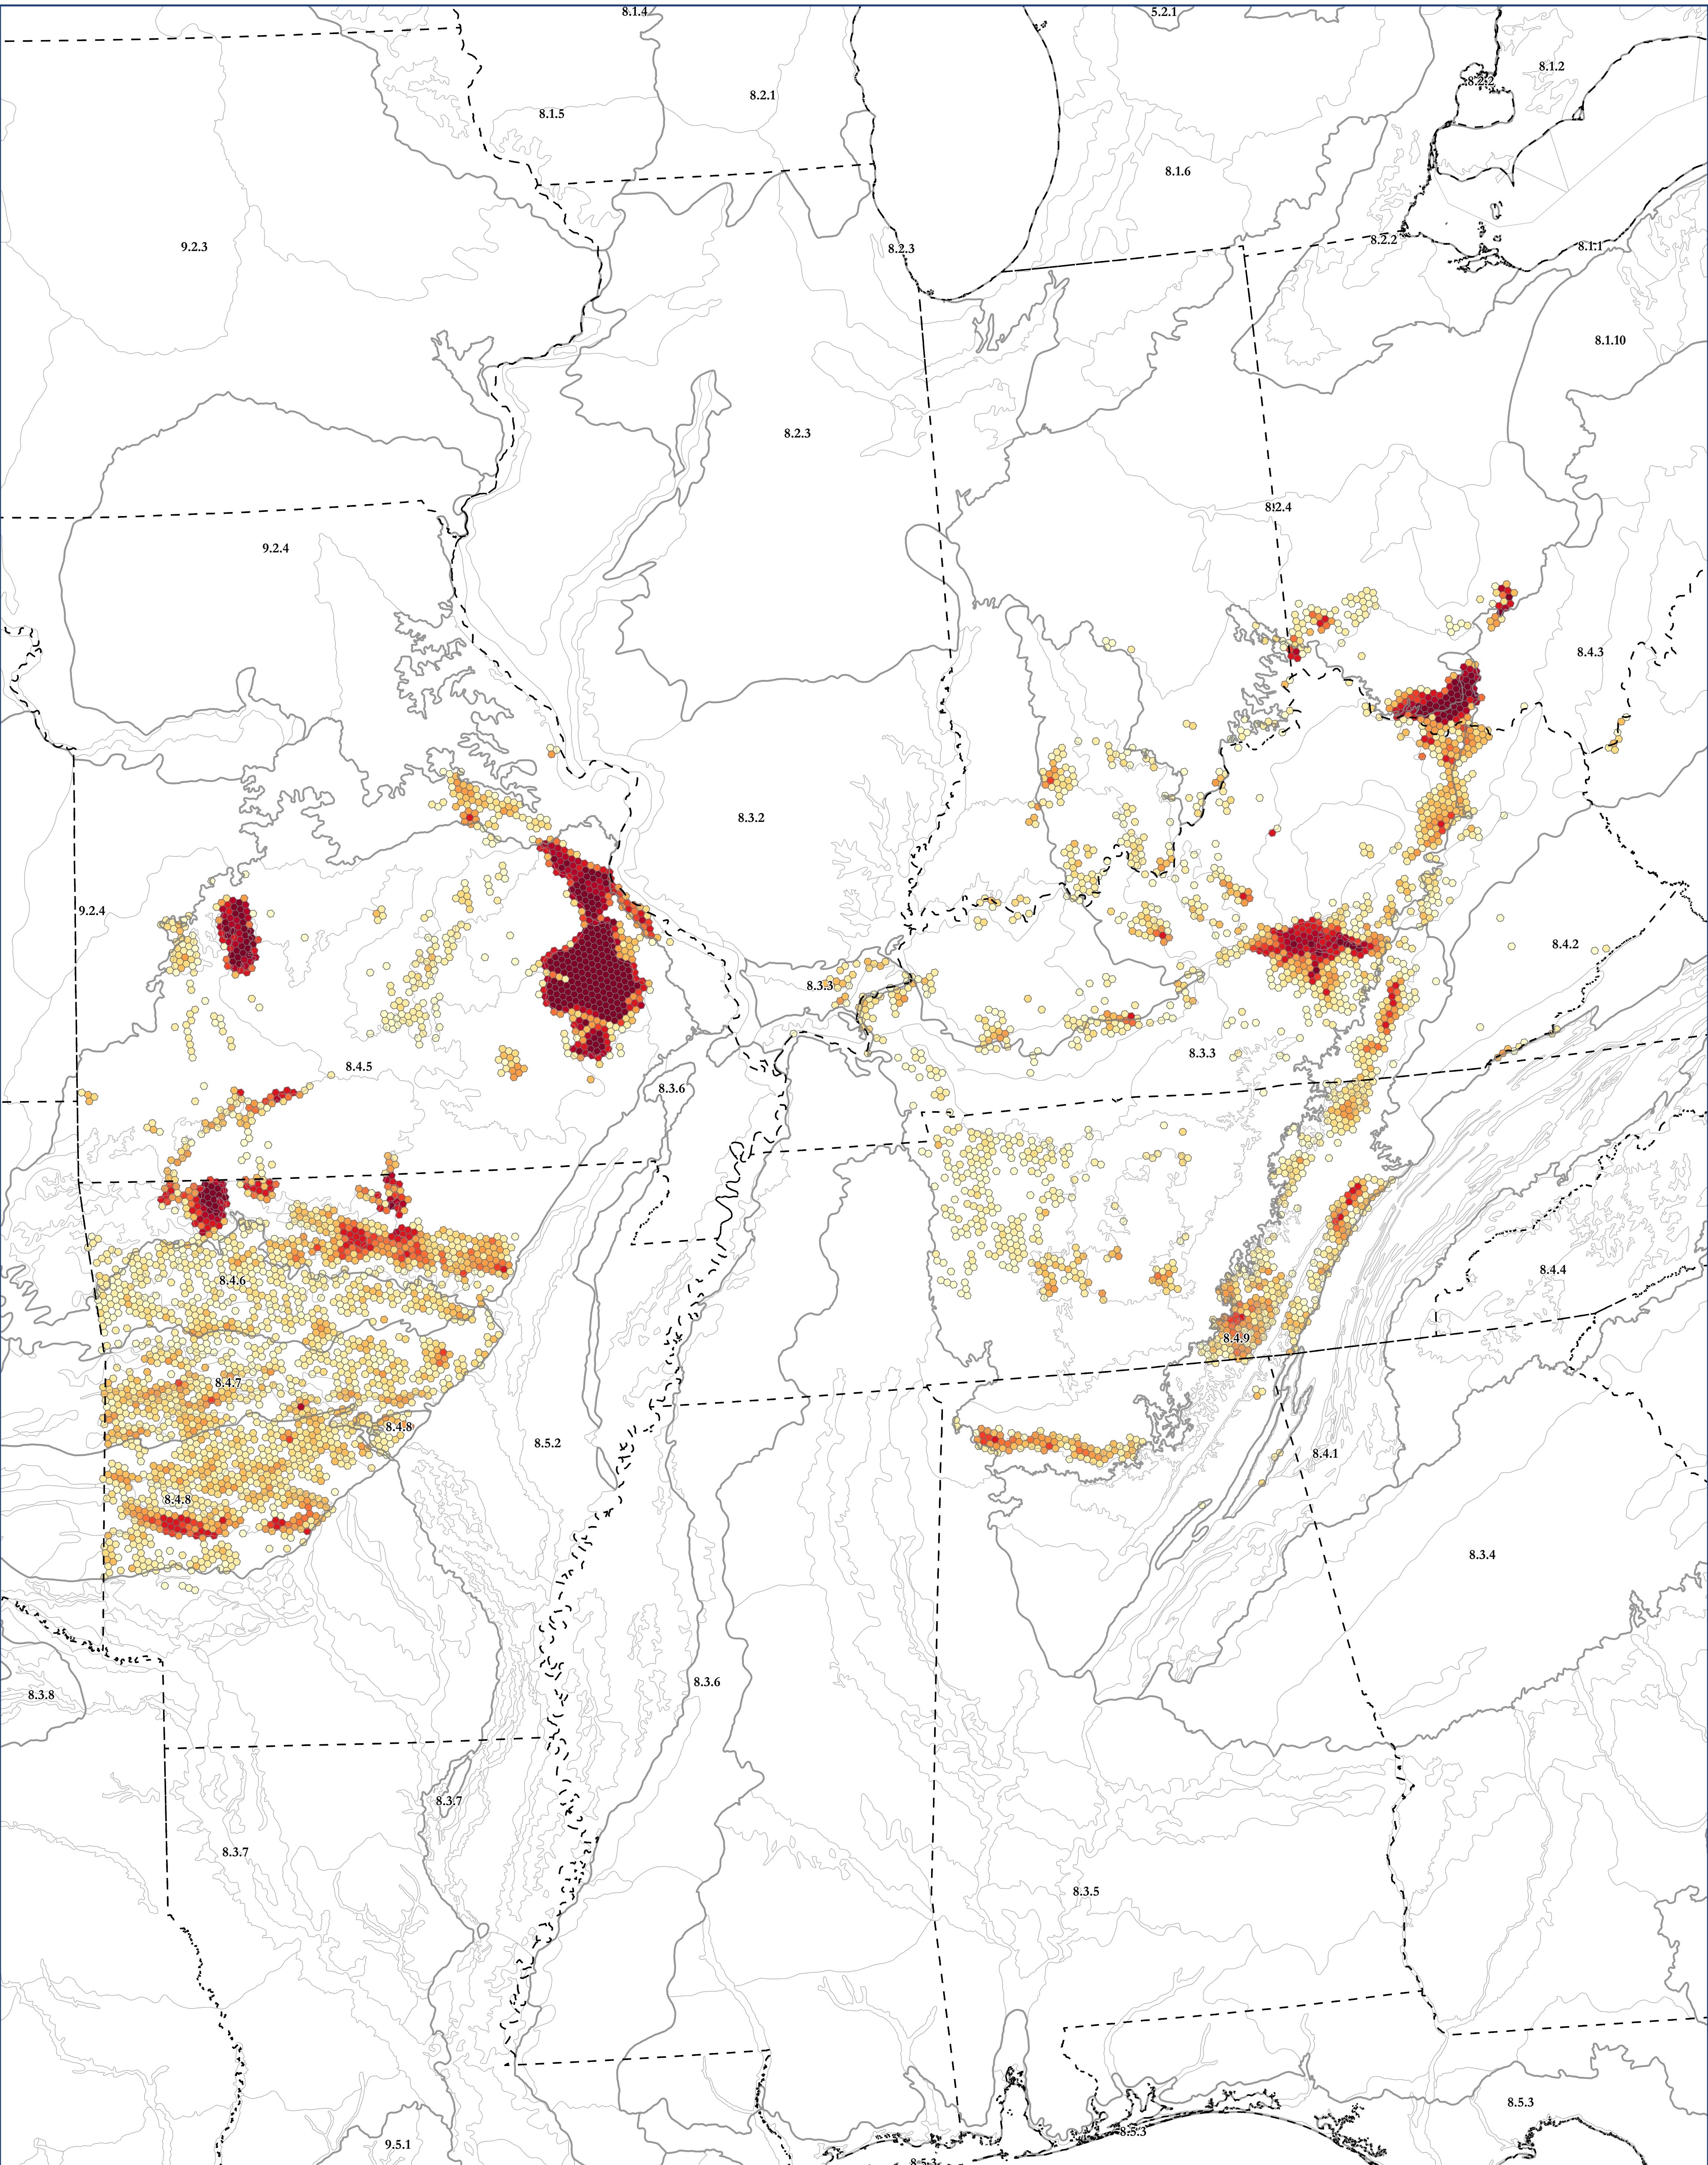

# Map of: G178 Central Interior Acidic Glade & Barrens

Legend

Ecoregion Data Sourced From:

CEC Level III Ecoregions from: <http://www.ccc.org/north-american-environmental-atlas/terrestrial-ecoregions-level-iii/>

EPA Level IV Ecoregions from: <https://www.epa.gov/eco-research/level-iii-and-iv-ecoregions-continental-united-states>