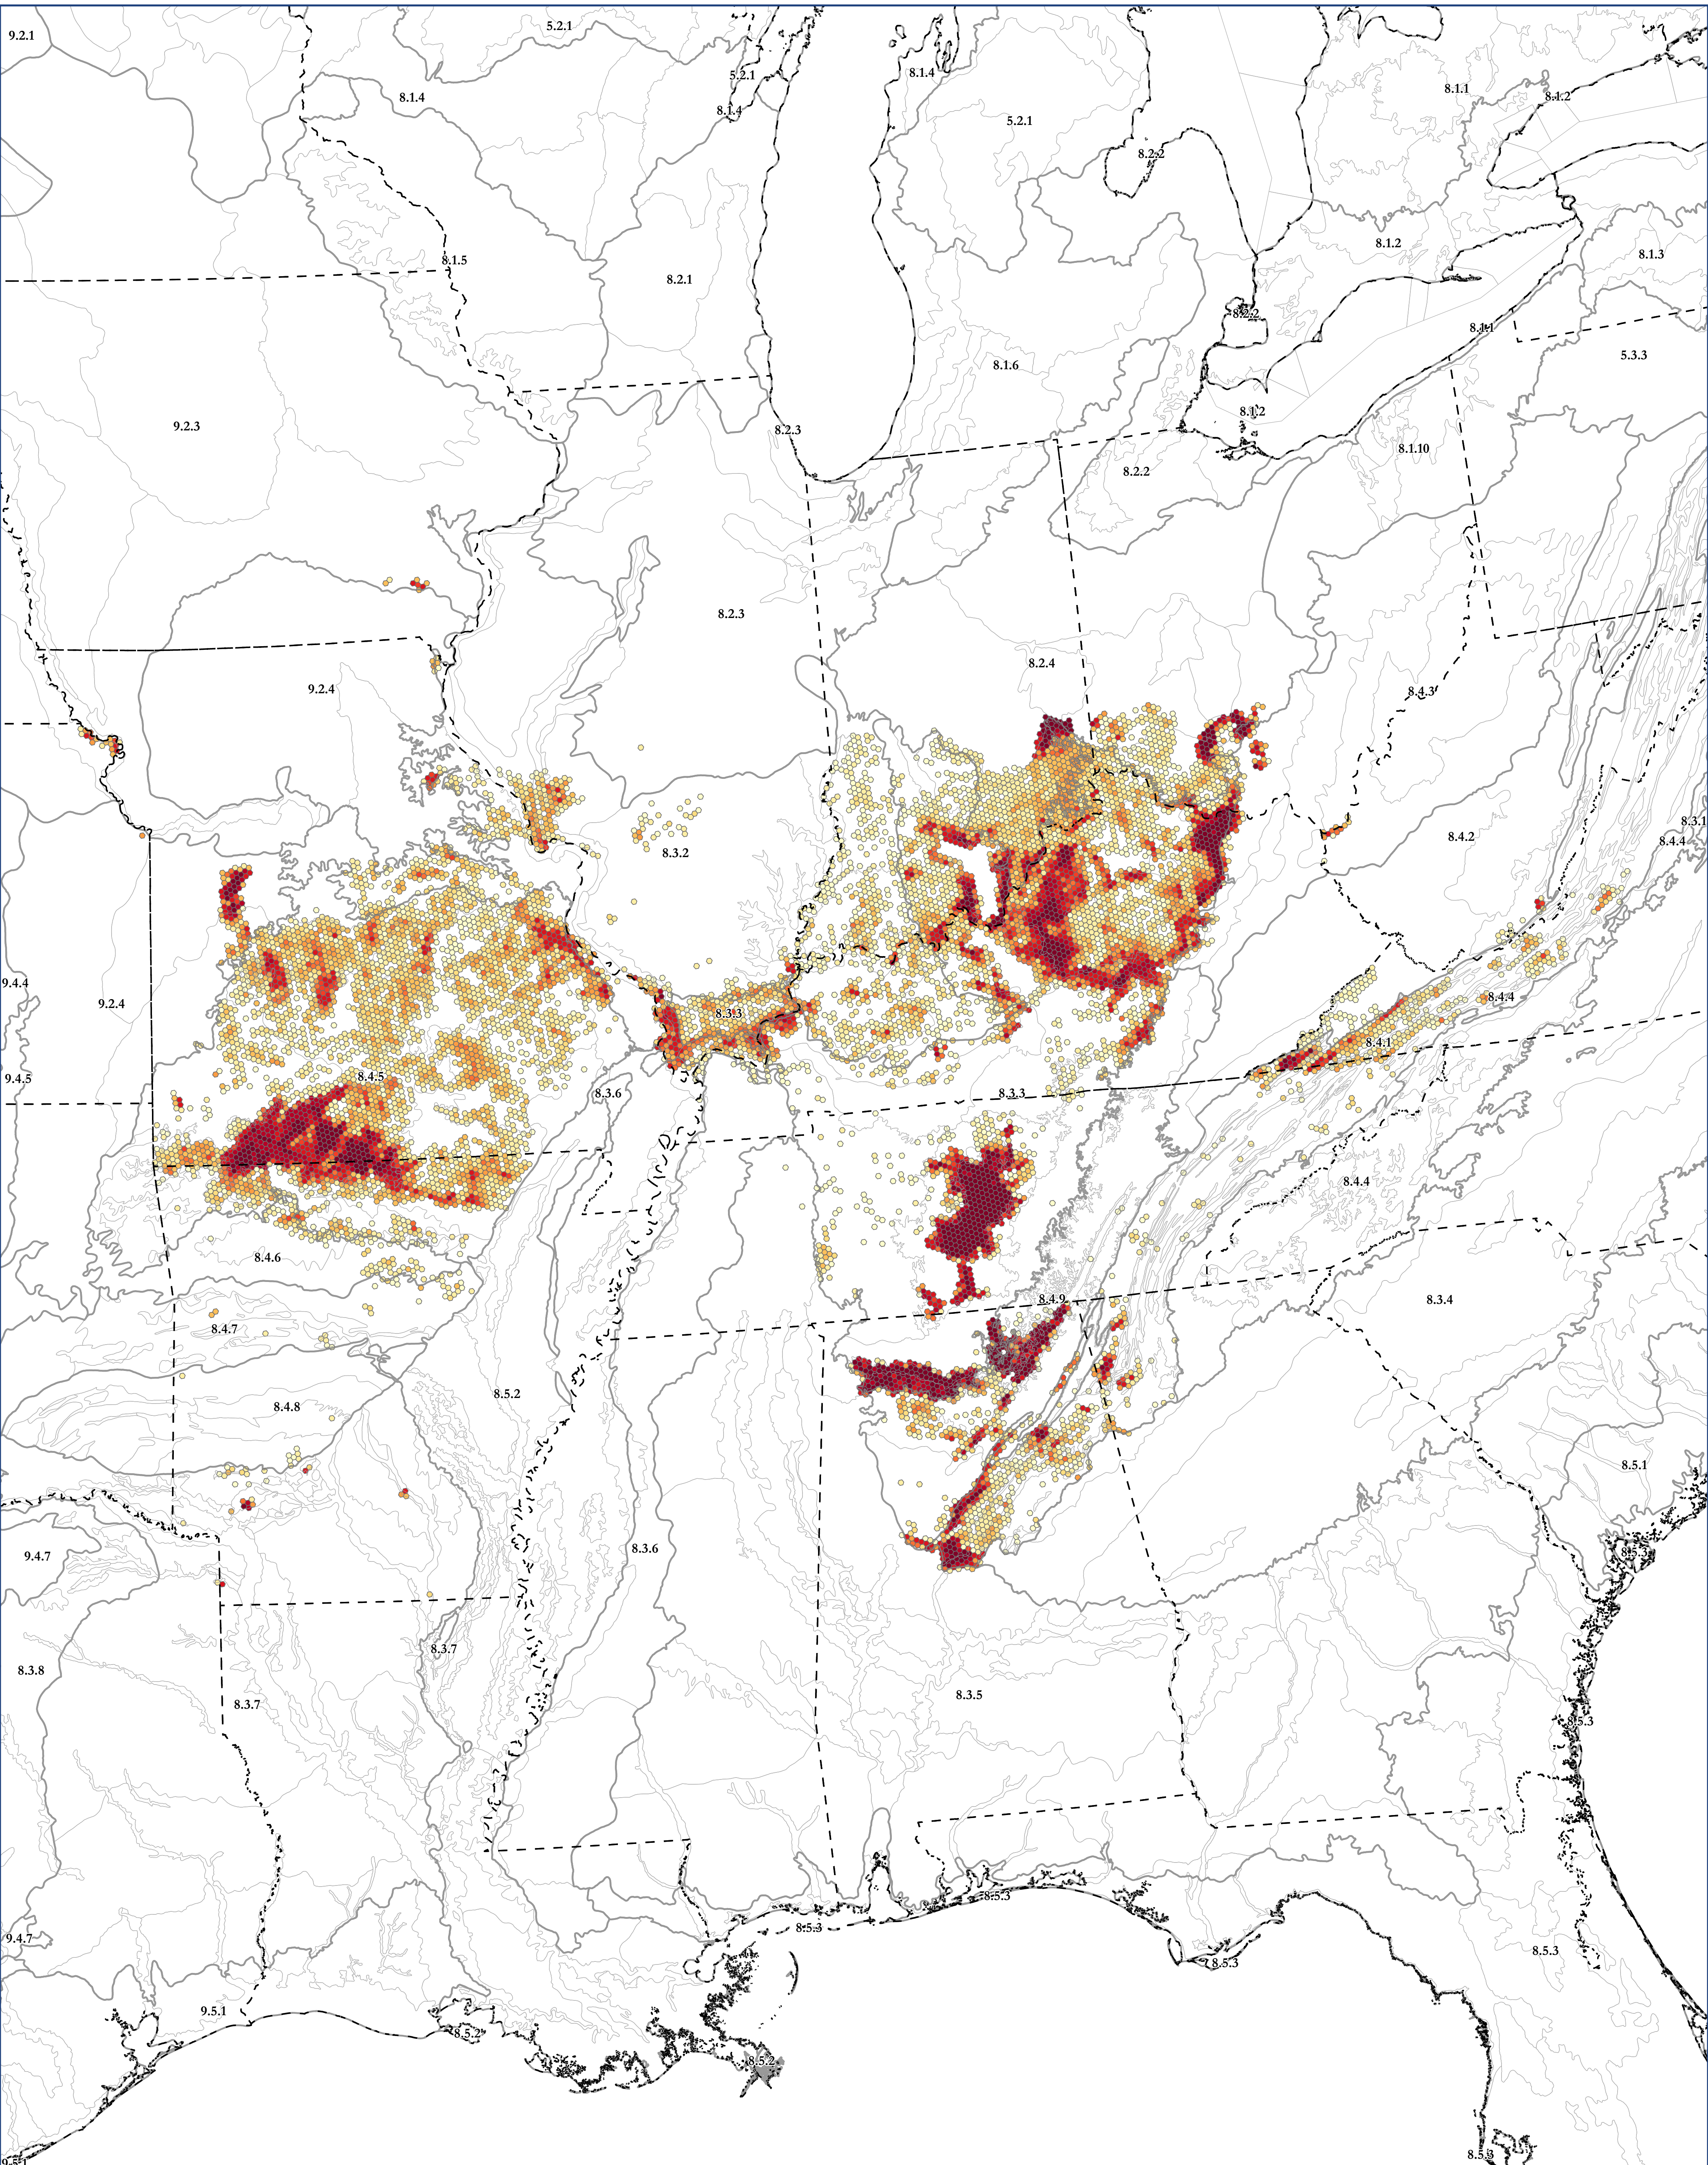

# Map of: G179 Central Interior Alkaline Glade & Barrens

Legend

Ecoregion Data Sourced From:  
CEC Level III Ecoregions from: <http://www.ccc.org/north-american-environmental-atlas/terrestrial-ecoregions-level-iii/>  
EPA Level IV Ecoregions from: <https://www.epa.gov/eco-research/level-iii-and-iv-ecoregions-continental-united-states>