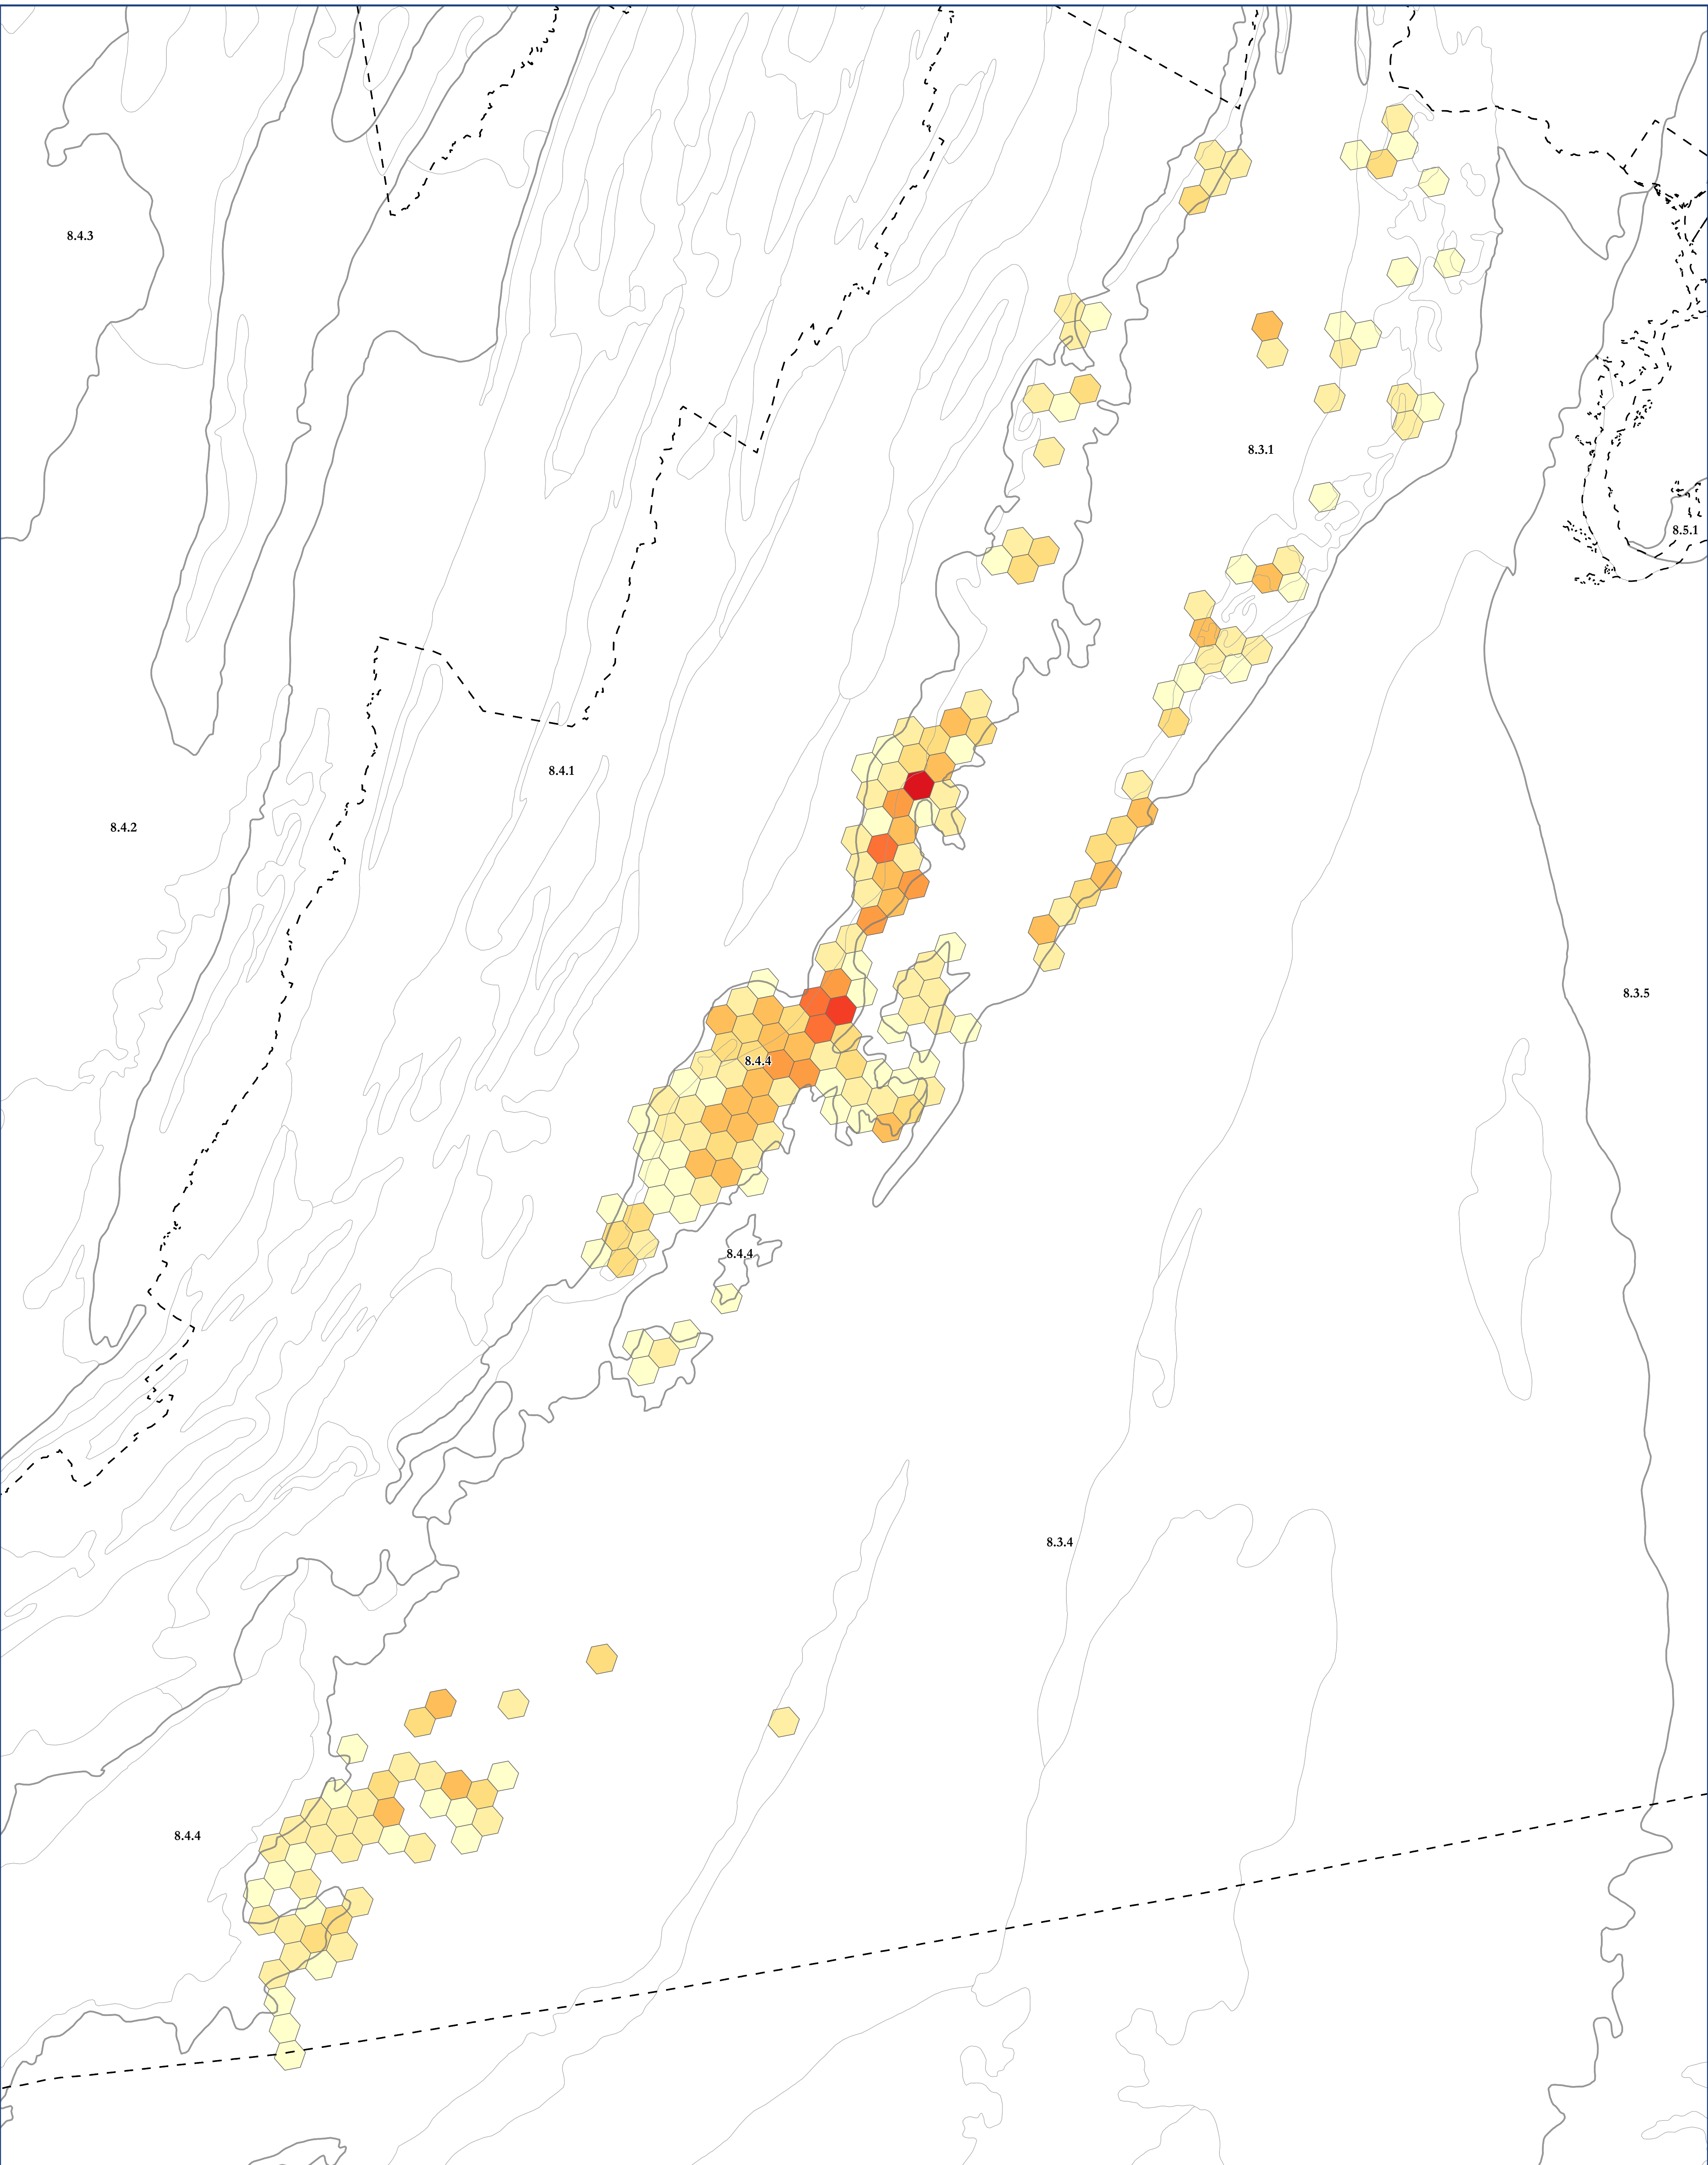

# Map of: G180 Appalachian Mafic Barrens

Legend

Ecoregion Data Sourced From:

CEC Level III Ecoregions from: <http://www.ccc.org/north-american-environmental-atlas/terrestrial-ecoregions-level-iii/>  
EPA Level IV Ecoregions from: <https://www.epa.gov/eco-research/level-iii-and-iv-ecoregions-continental-united-states>