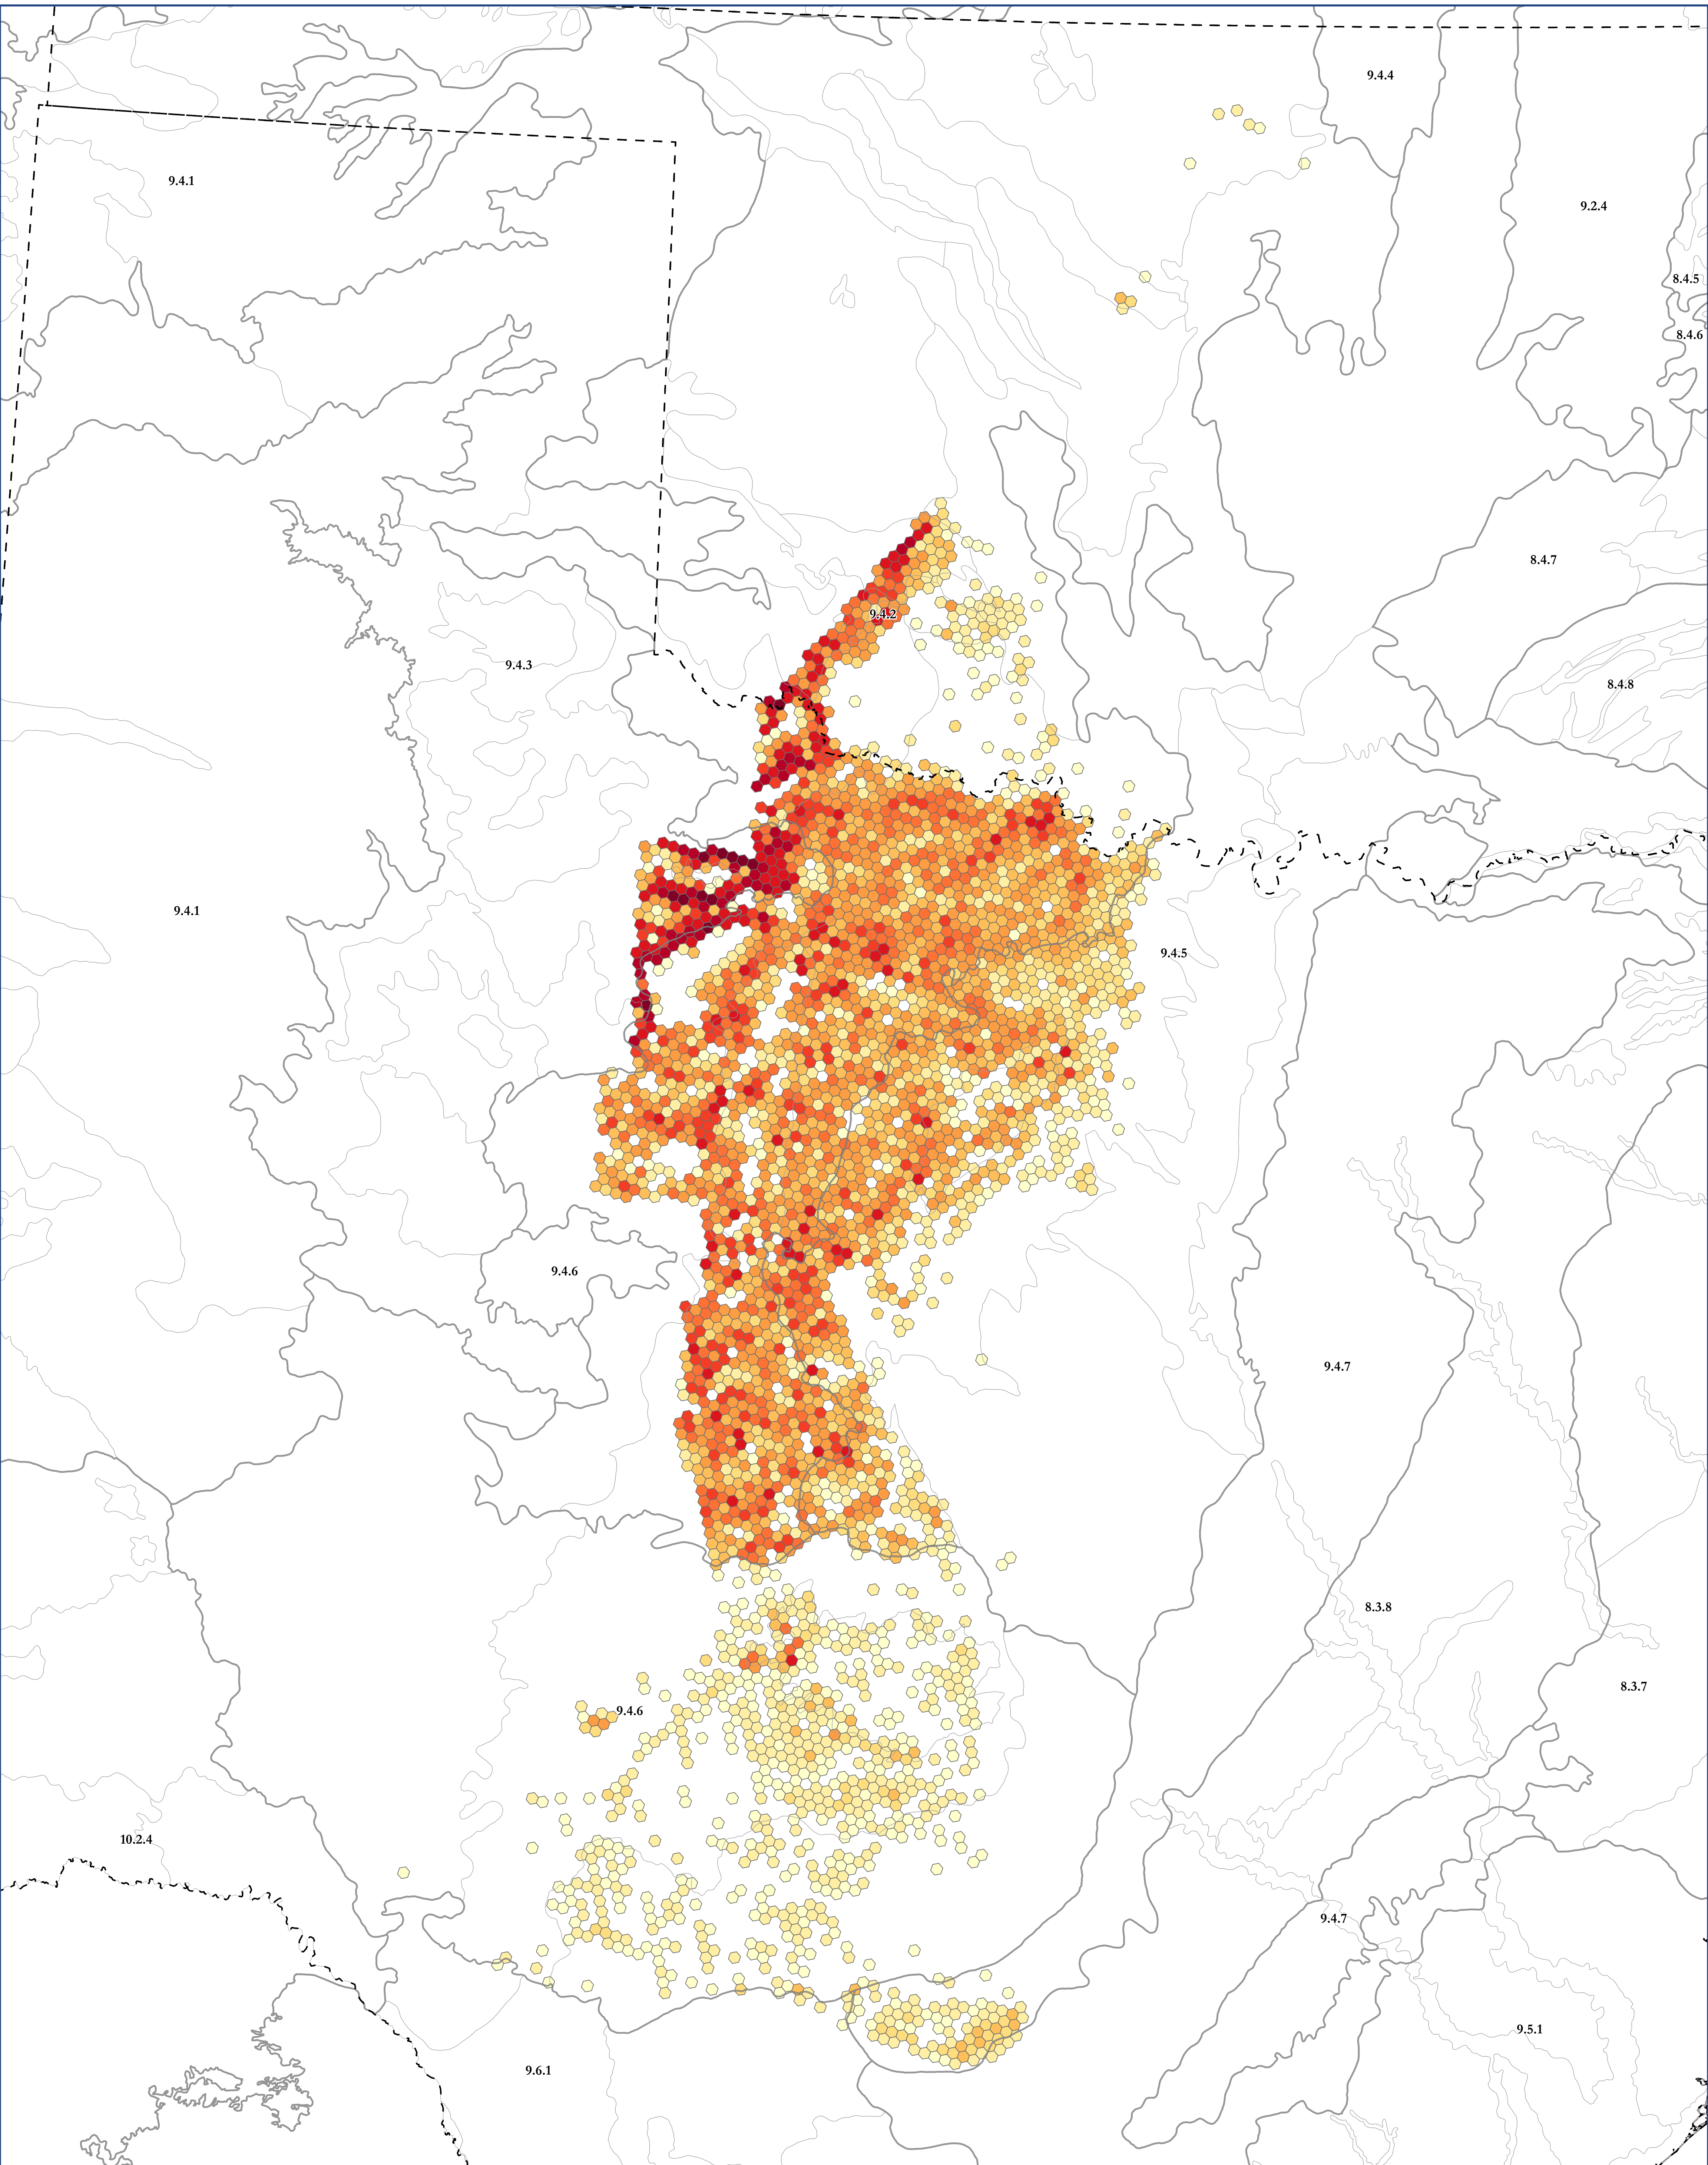

Map of: G192 Southern Great Plains Mesquite - Mixed Scrub

Legend

Ecoregion Data Sourced From:

CEC Level III Ecoregions from: <http://www.ccc.org/north-american-environmental-atlas/terrestrial-ecoregions-level-iii/>

EPA Level IV Ecoregions from: <https://www.epa.gov/eco-research/level-iii-and-iv-ecoregions-continental-united-states>