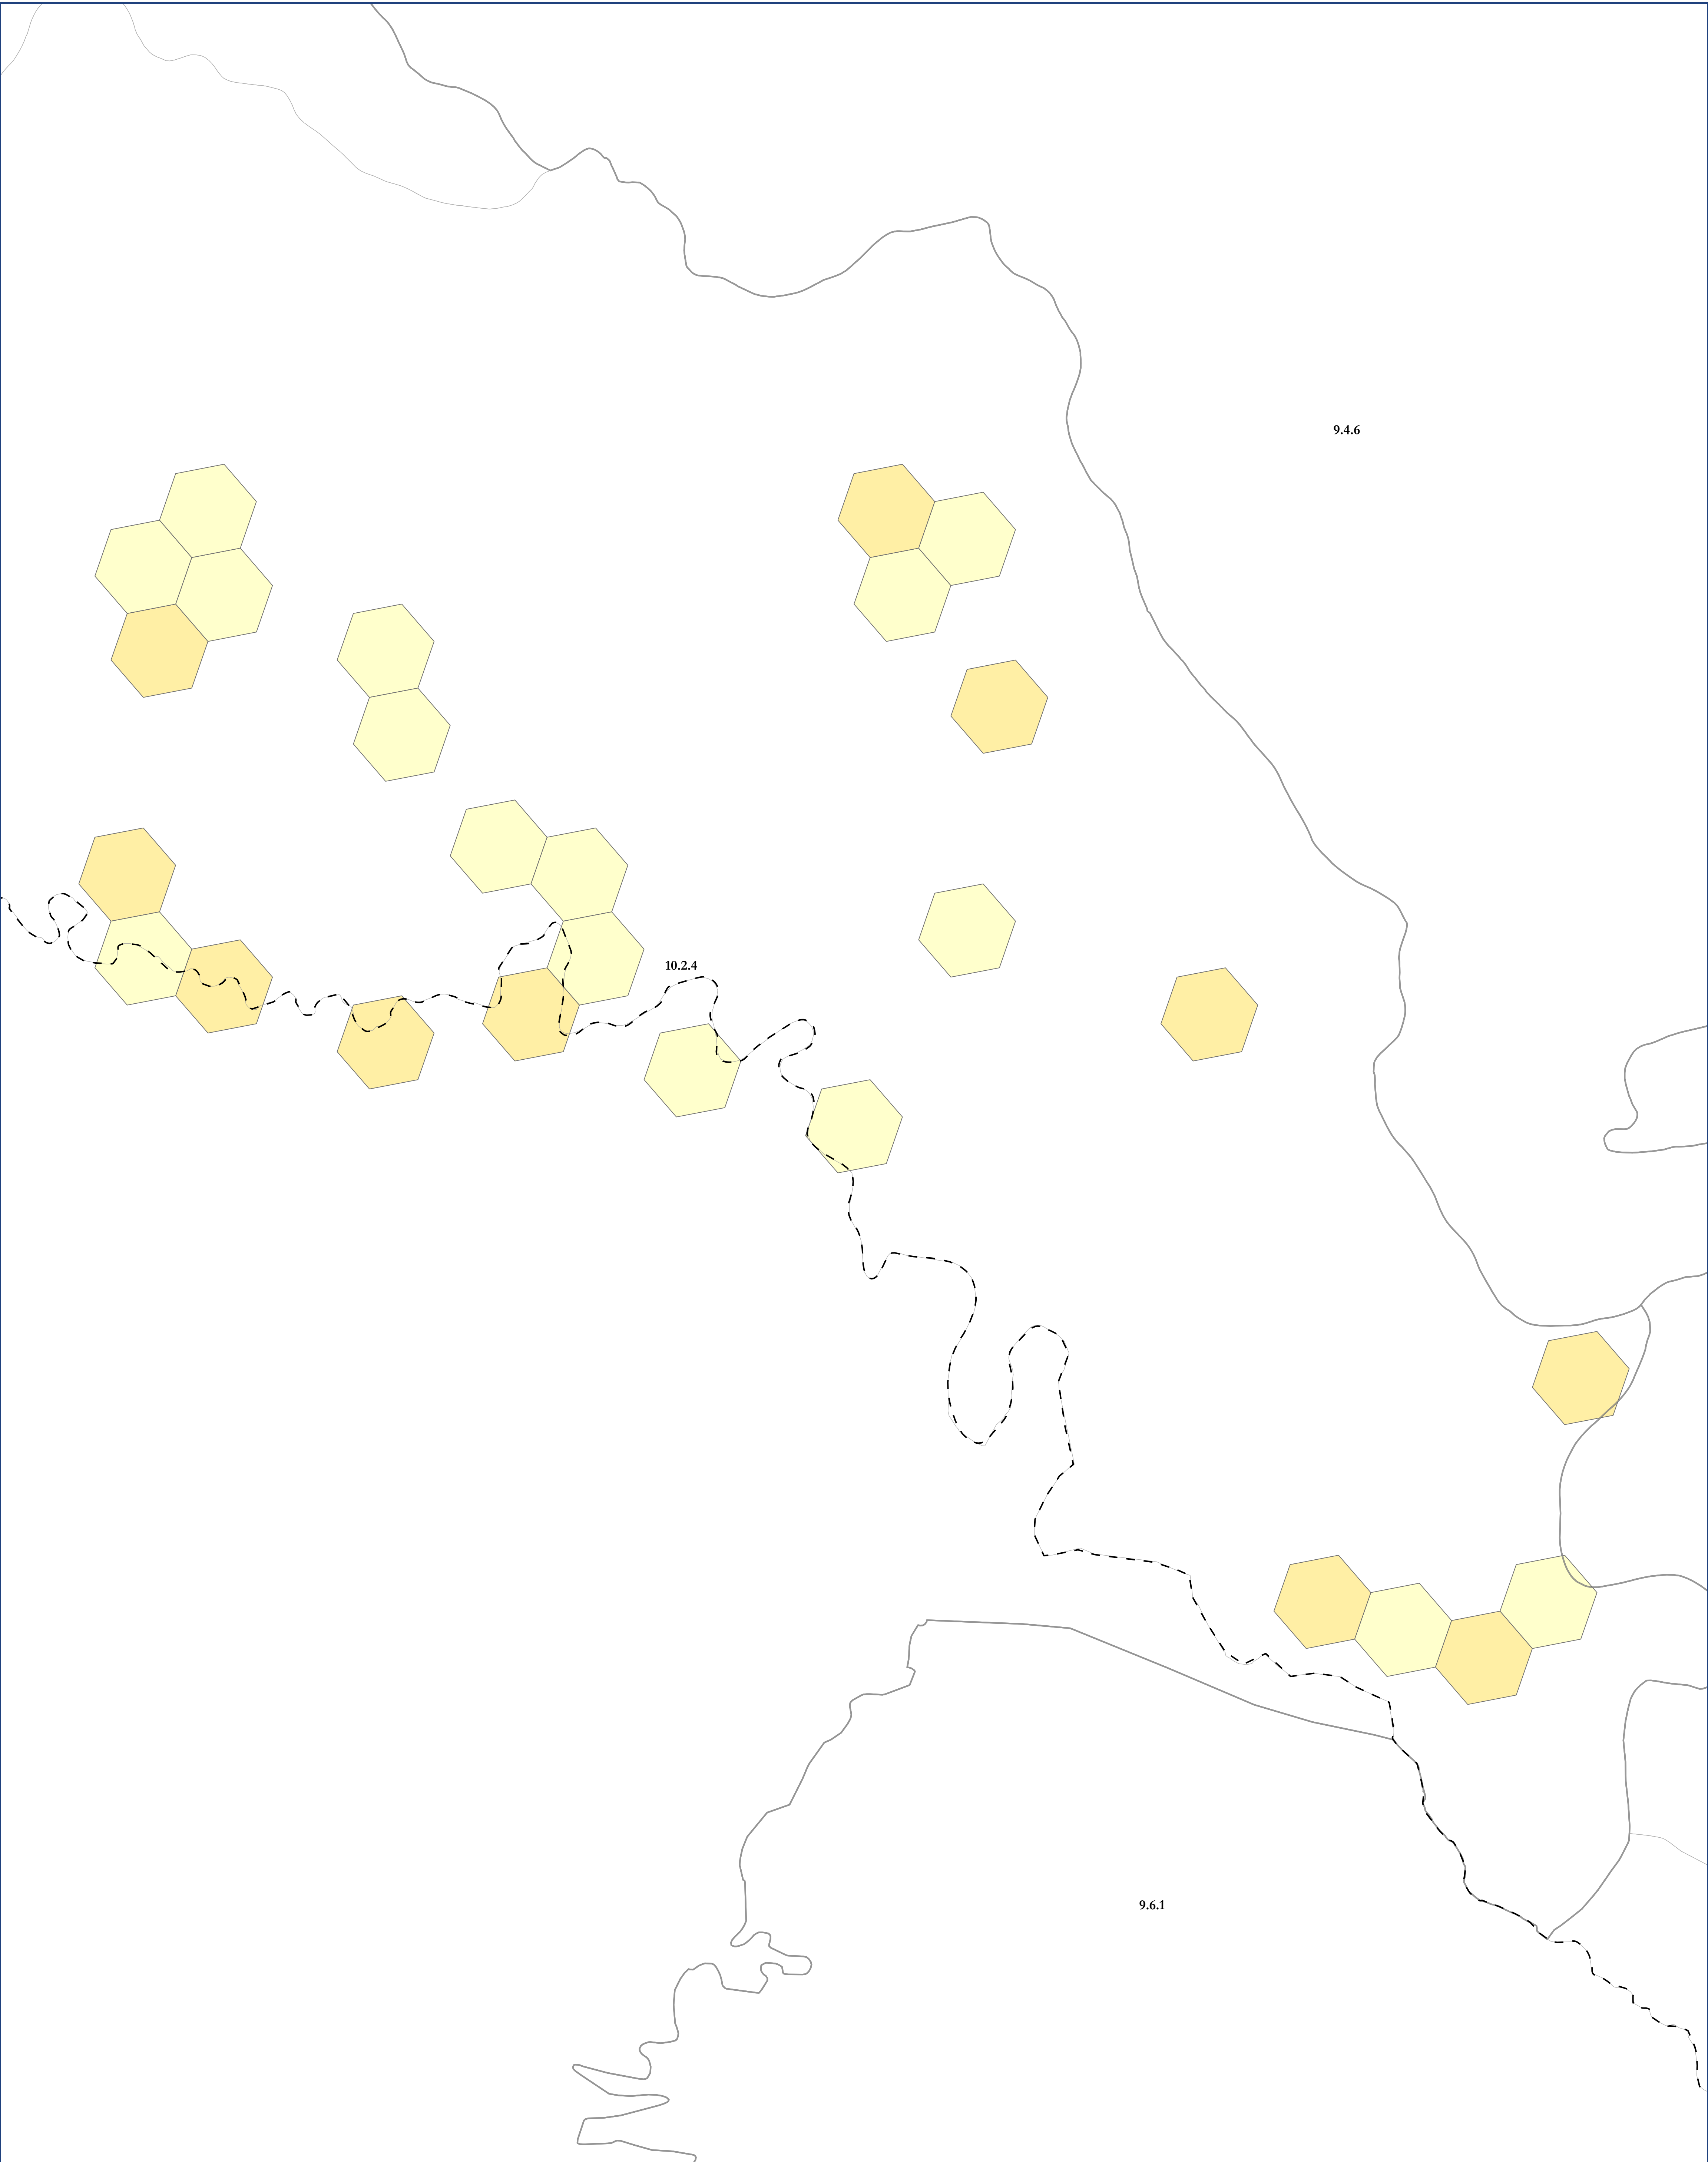

Map of: G201 Madrean Encinal

Legend

Ecoregion Data Sourced From: