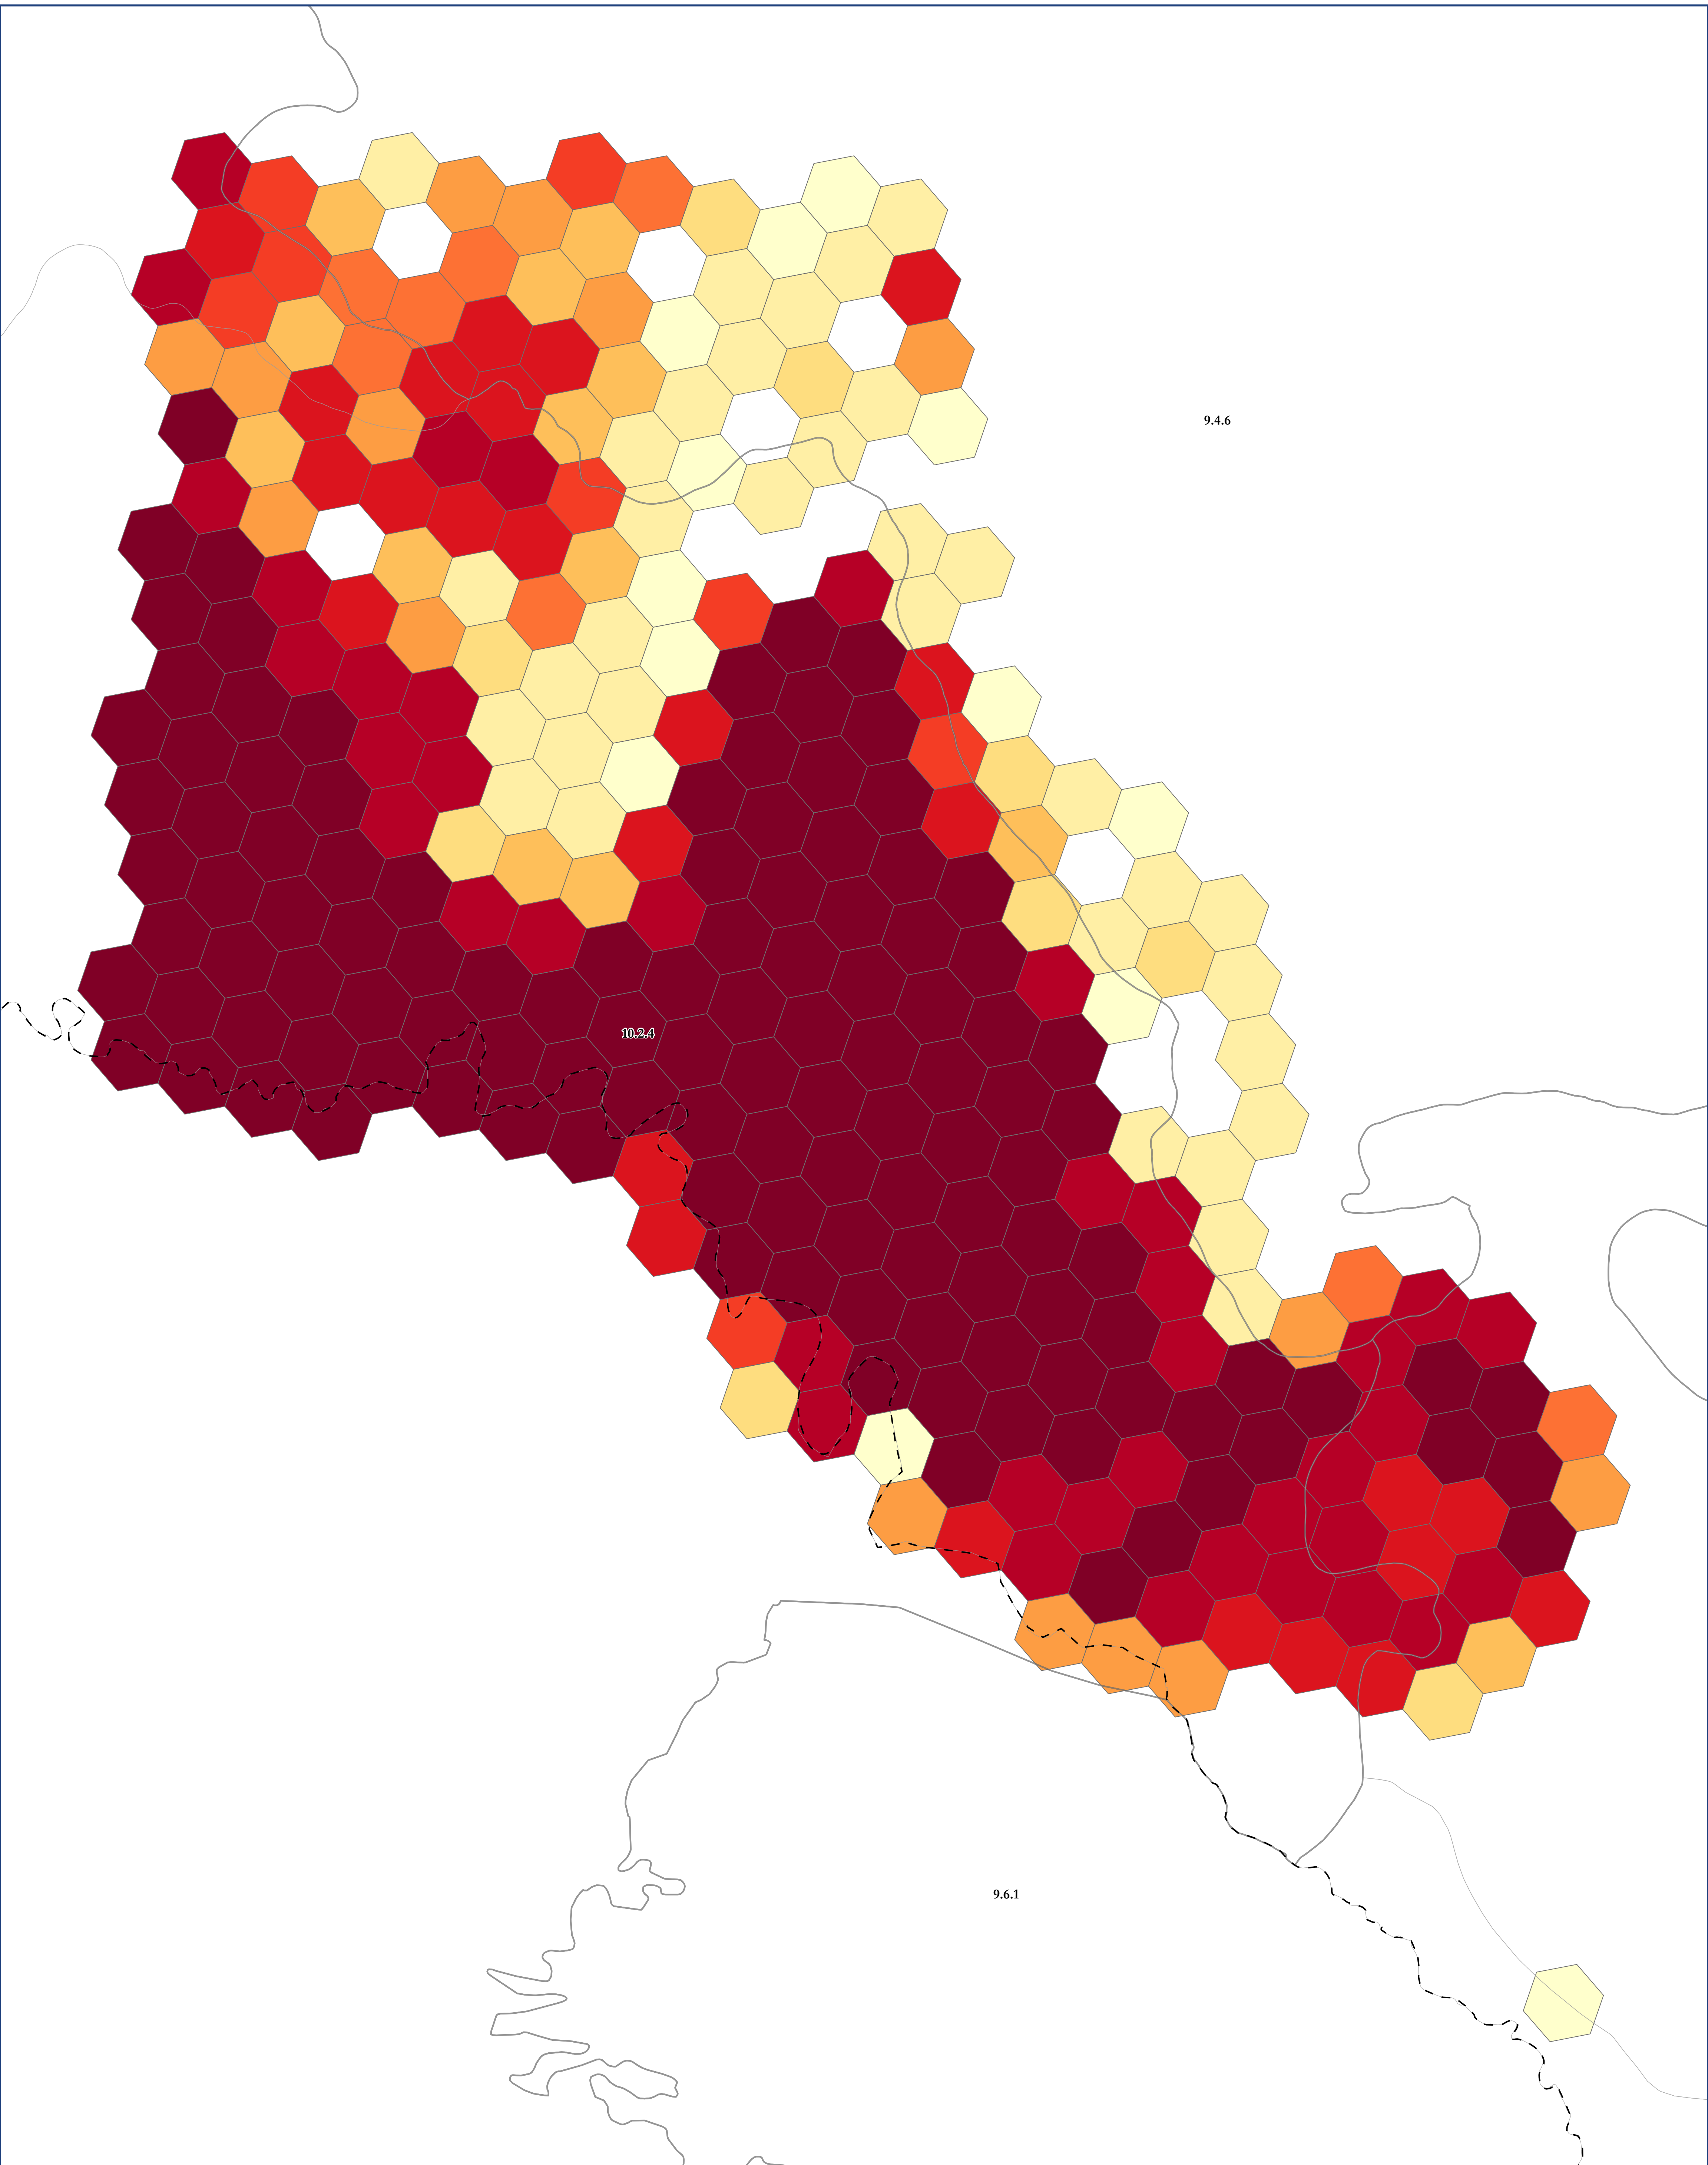

Map of: G288 Chihuahuan Piedmont & Foothill Desert Scrub

Legend

0 3 6 12 Miles
0 4.75 9.5 19 Kilometers

Ecoregion Data Sourced From: