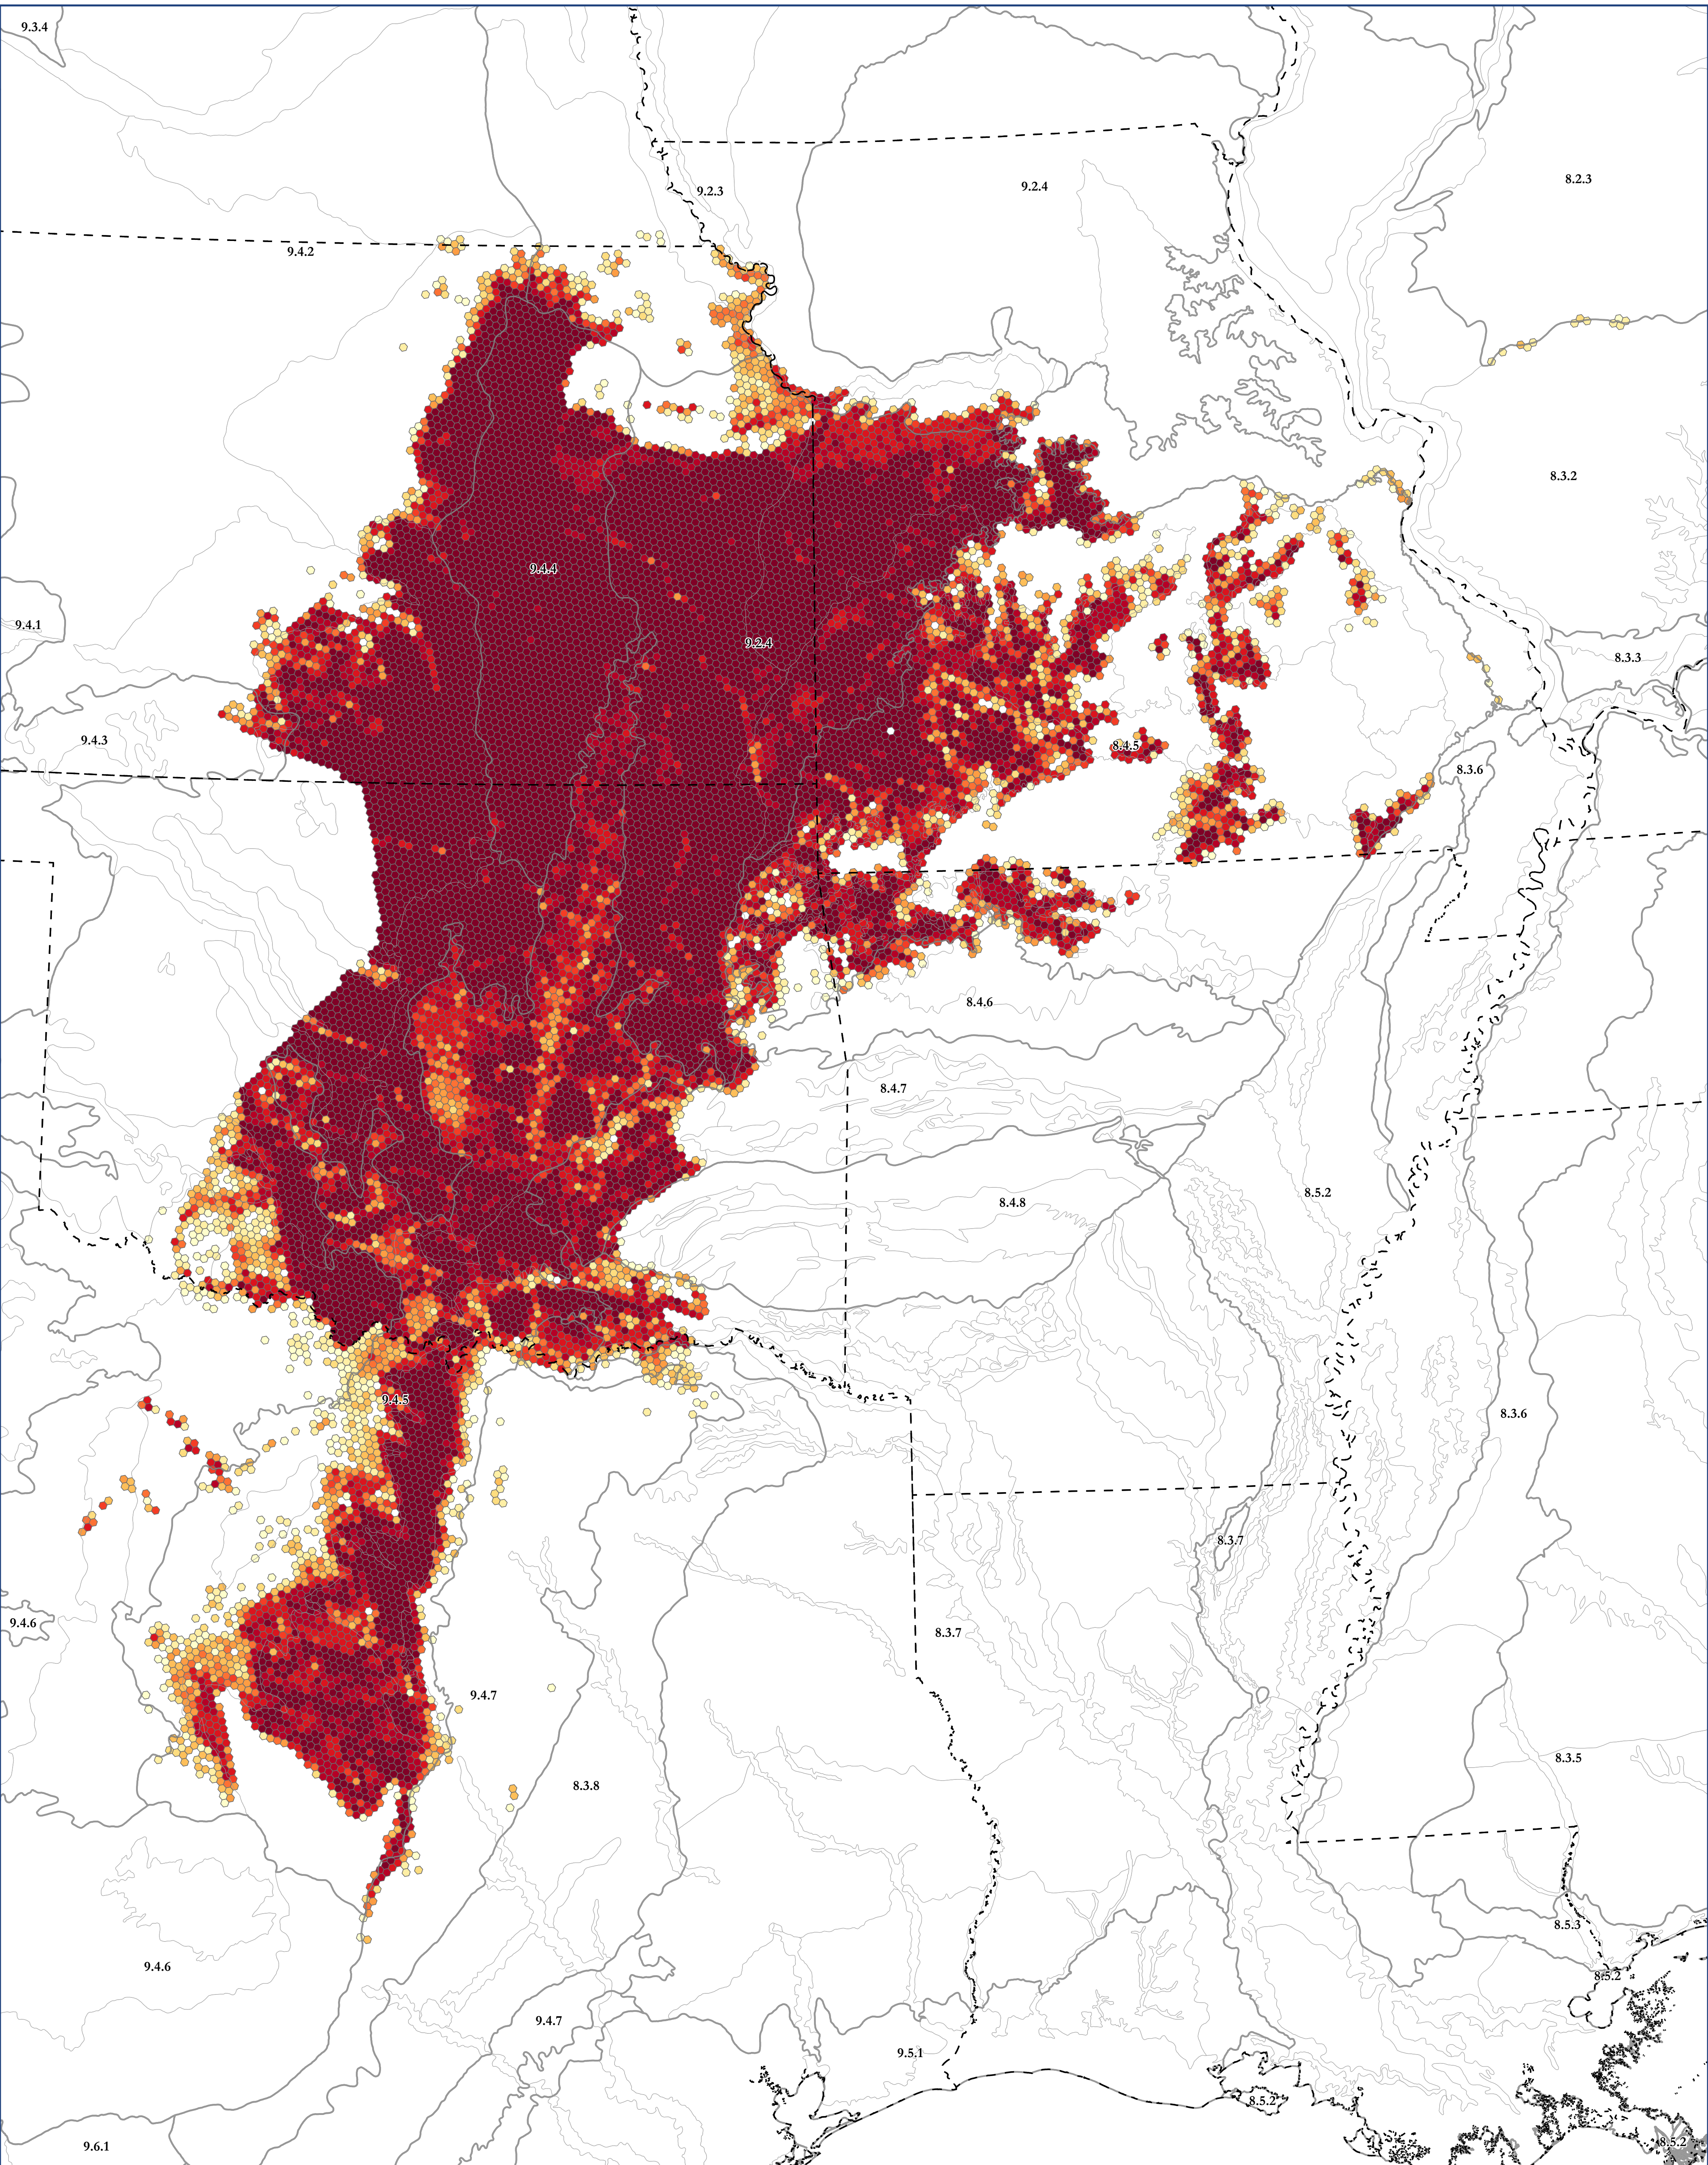

Map of: G334 Southern Tallgrass Prairie

Legend

Ecoregion Data Sourced From:

CEC Level III Ecoregions from: <http://www.ccc.org/north-american-environmental-atlas/terrestrial-ecoregions-level-iii/>

EPA Level IV Ecoregions from: <https://www.epa.gov/eo-research/level-iii-and-iv-ecoregions-continental-united-states>