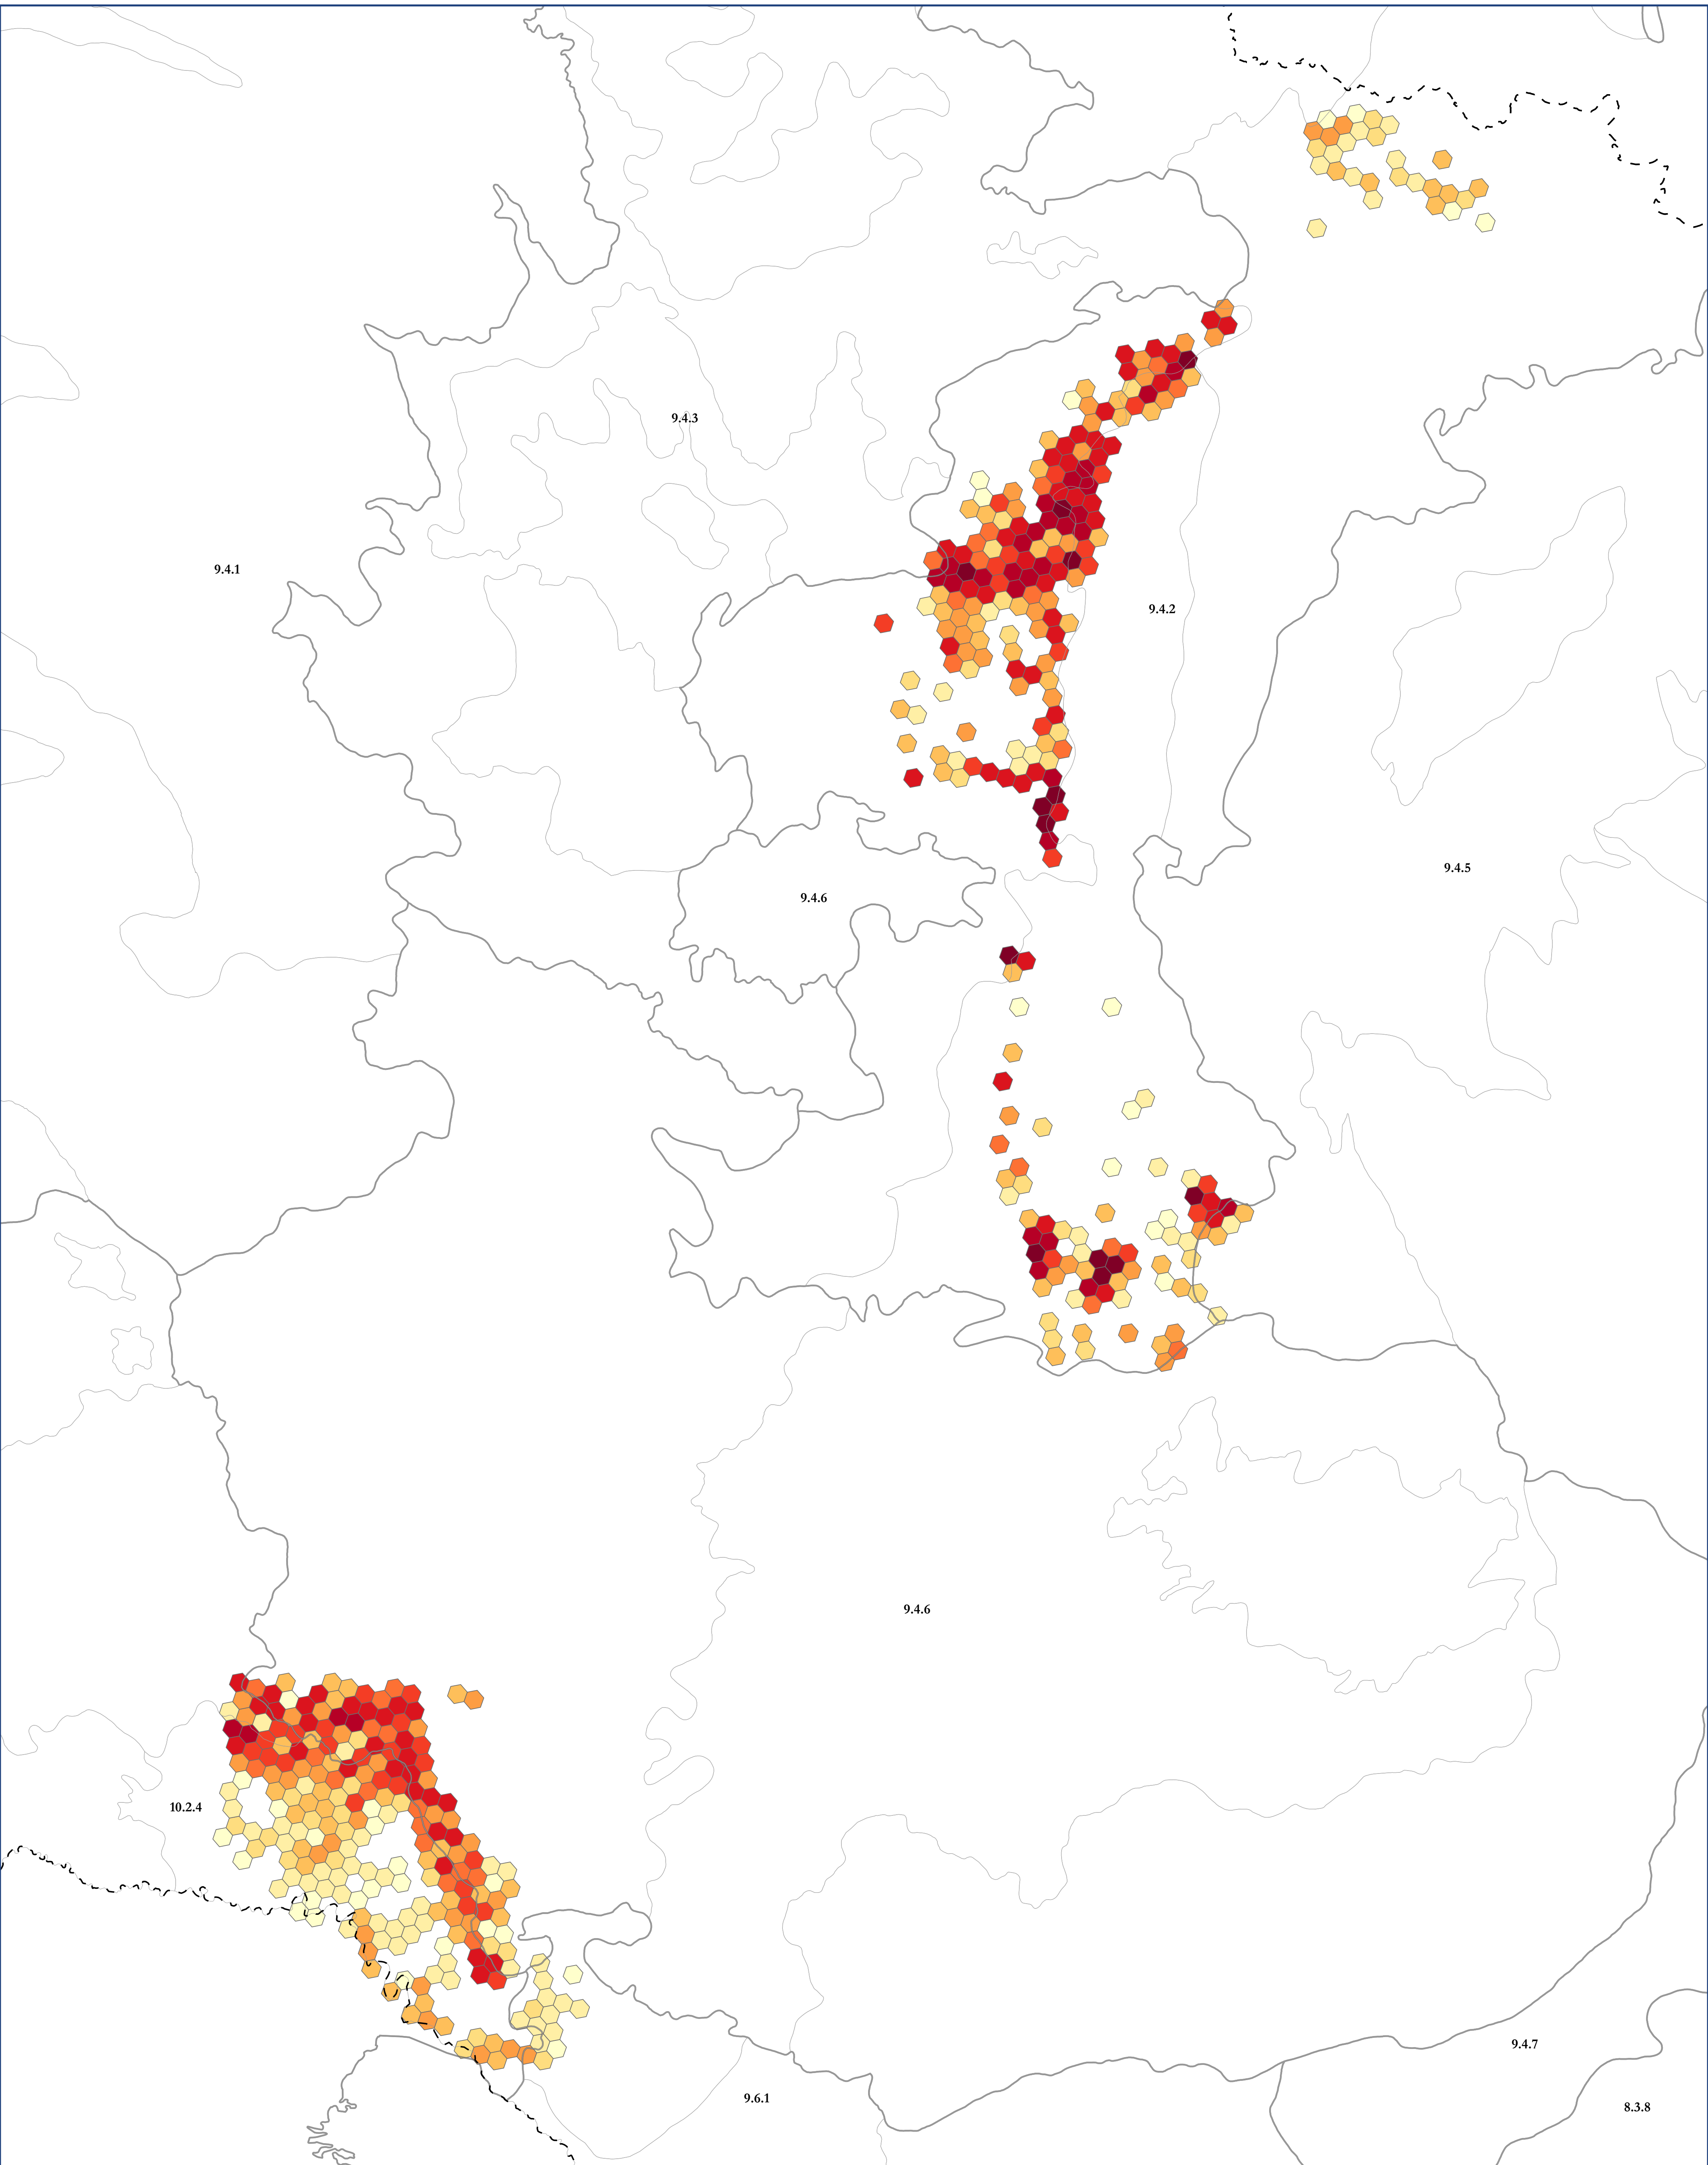

Map of: G489 Chihuahuan Semi-Desert Lowland Grassland

Legend

Ecoregion Data Sourced From: