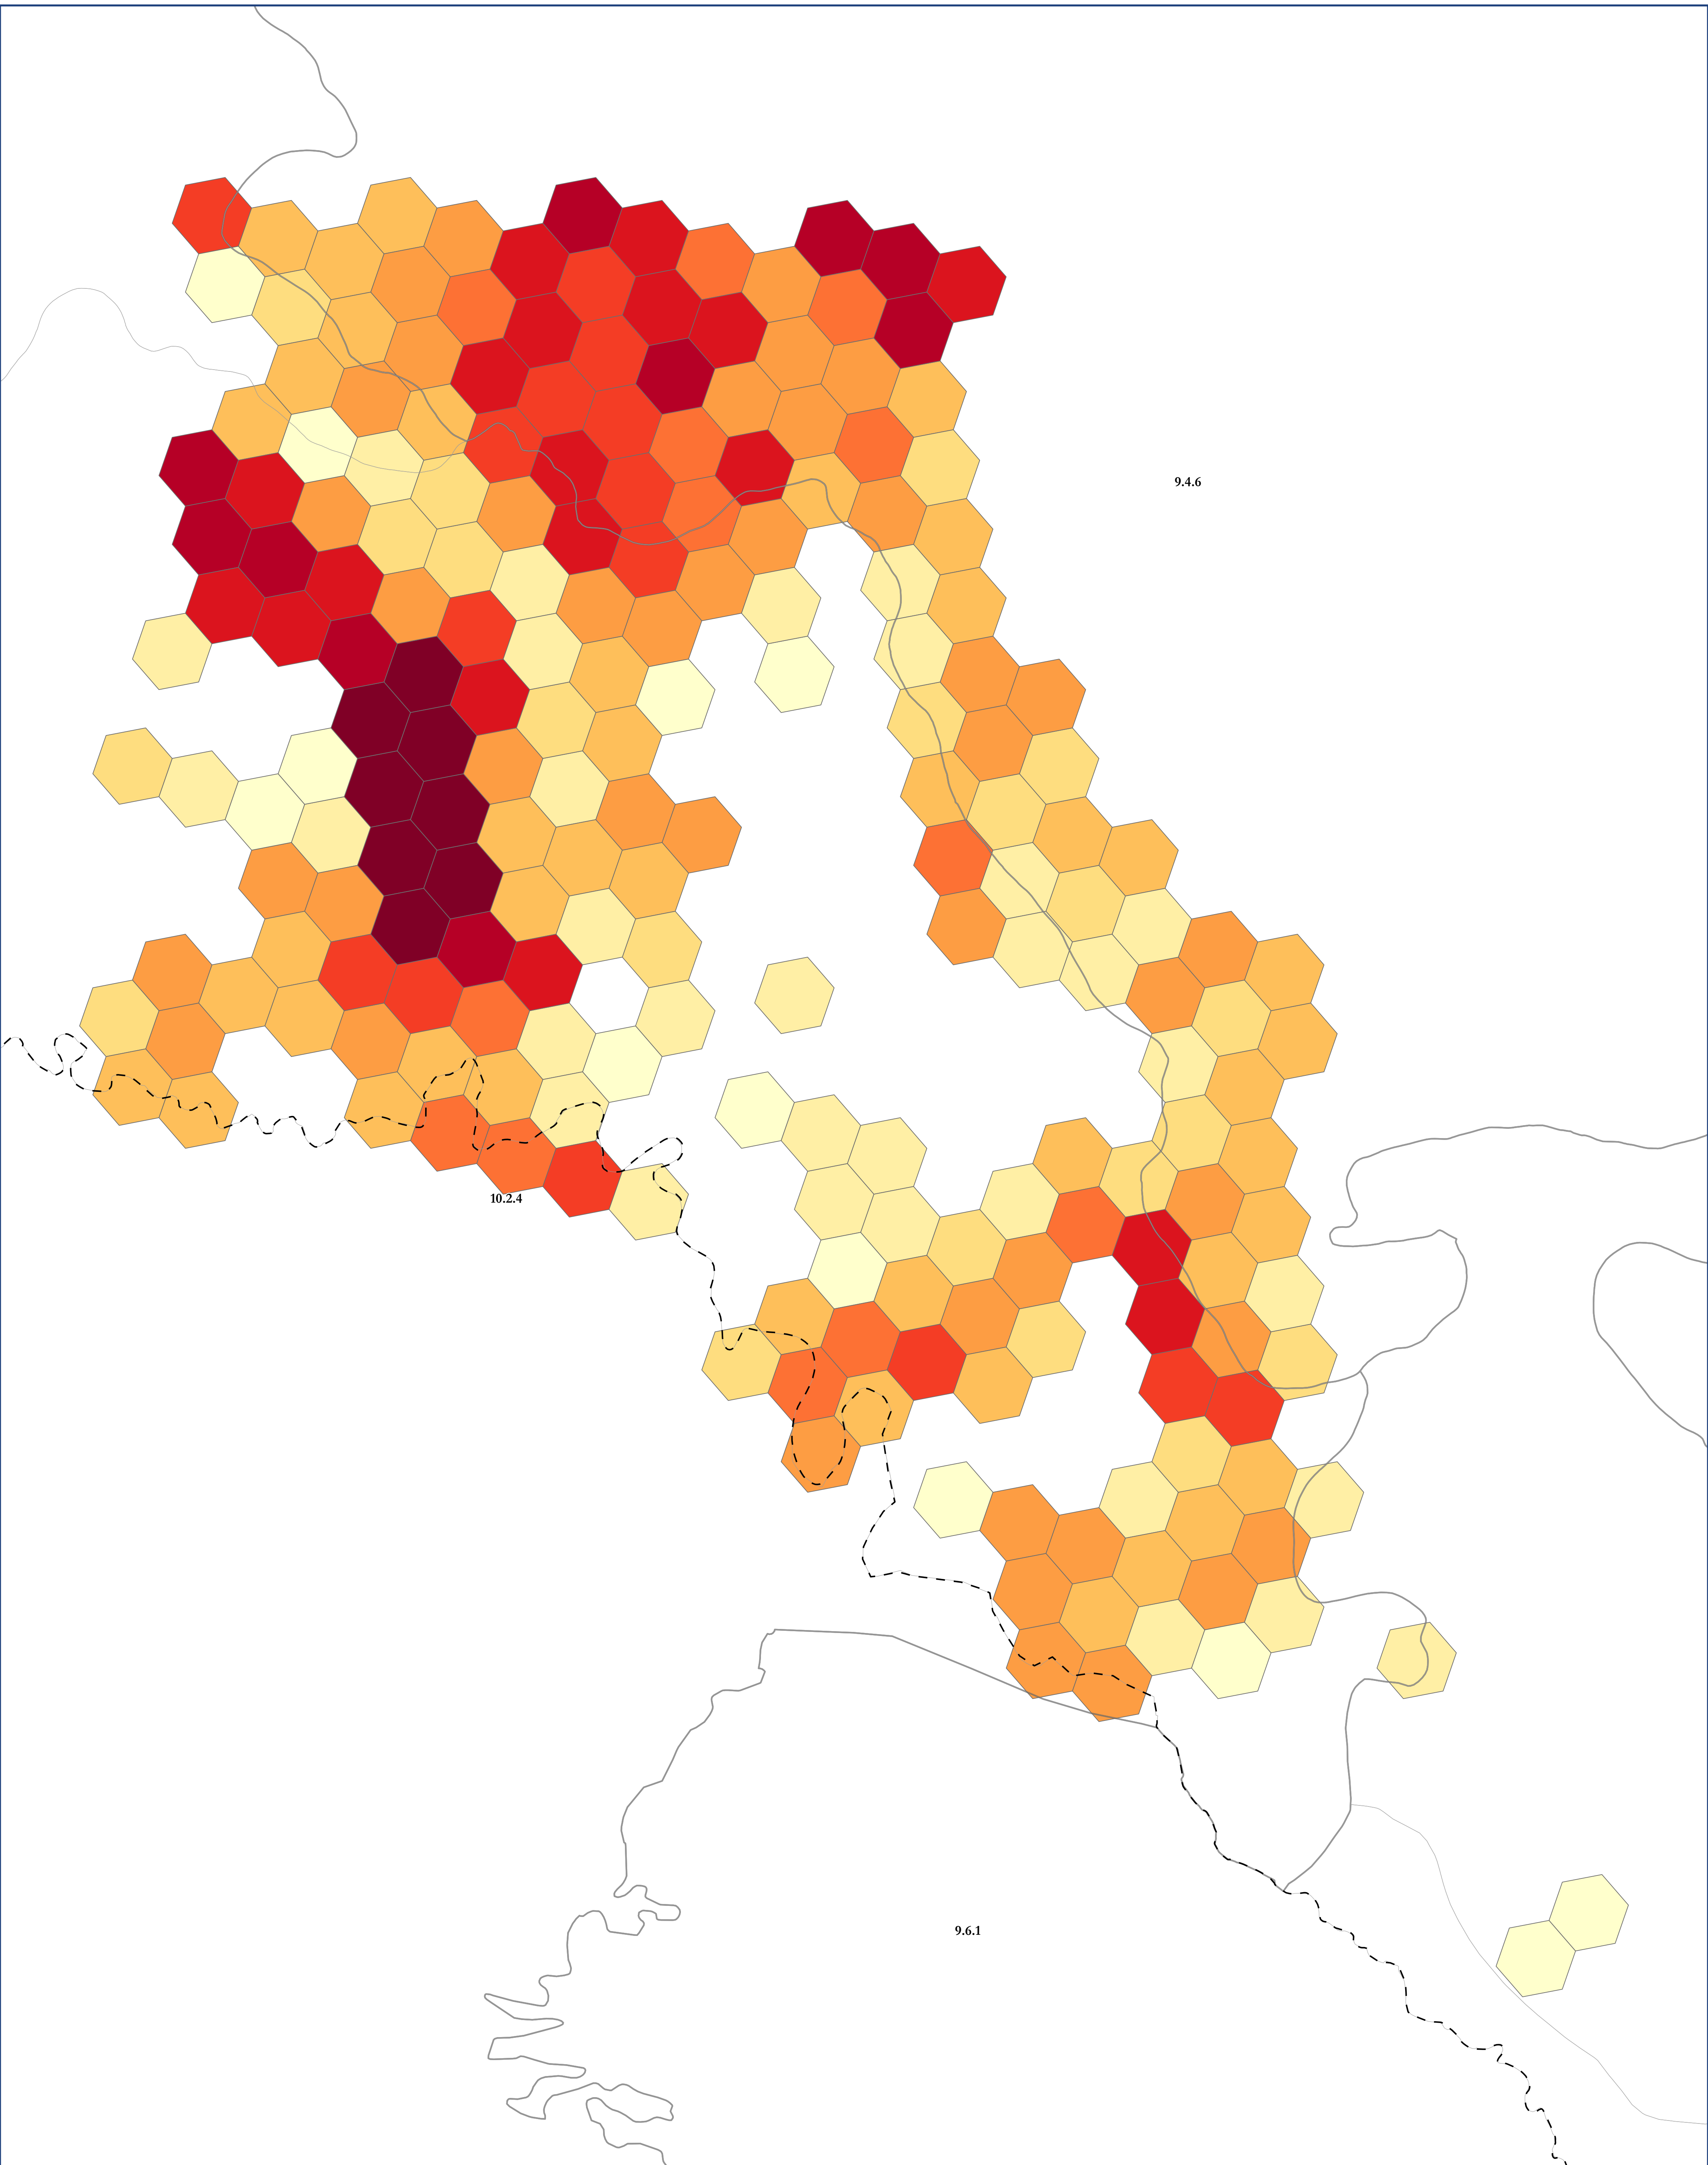

# Map of: G490 Chihuahuan Desert Foothill-Piedmont & Lower Montane

0 3 6 12 Miles

0 5 10 20 Kilometers

Legend

Ecoregion Data Sourced From:

CEC Level III Ecoregions from: <http://www.ccc.org/north-american-environmental-atlas/terrestrial-ecoregions-level-iii/>

EPA Level IV Ecoregions from: <https://www.epa.gov/eco-research/level-iii-and-iv-ecoregions-continental-united-states>