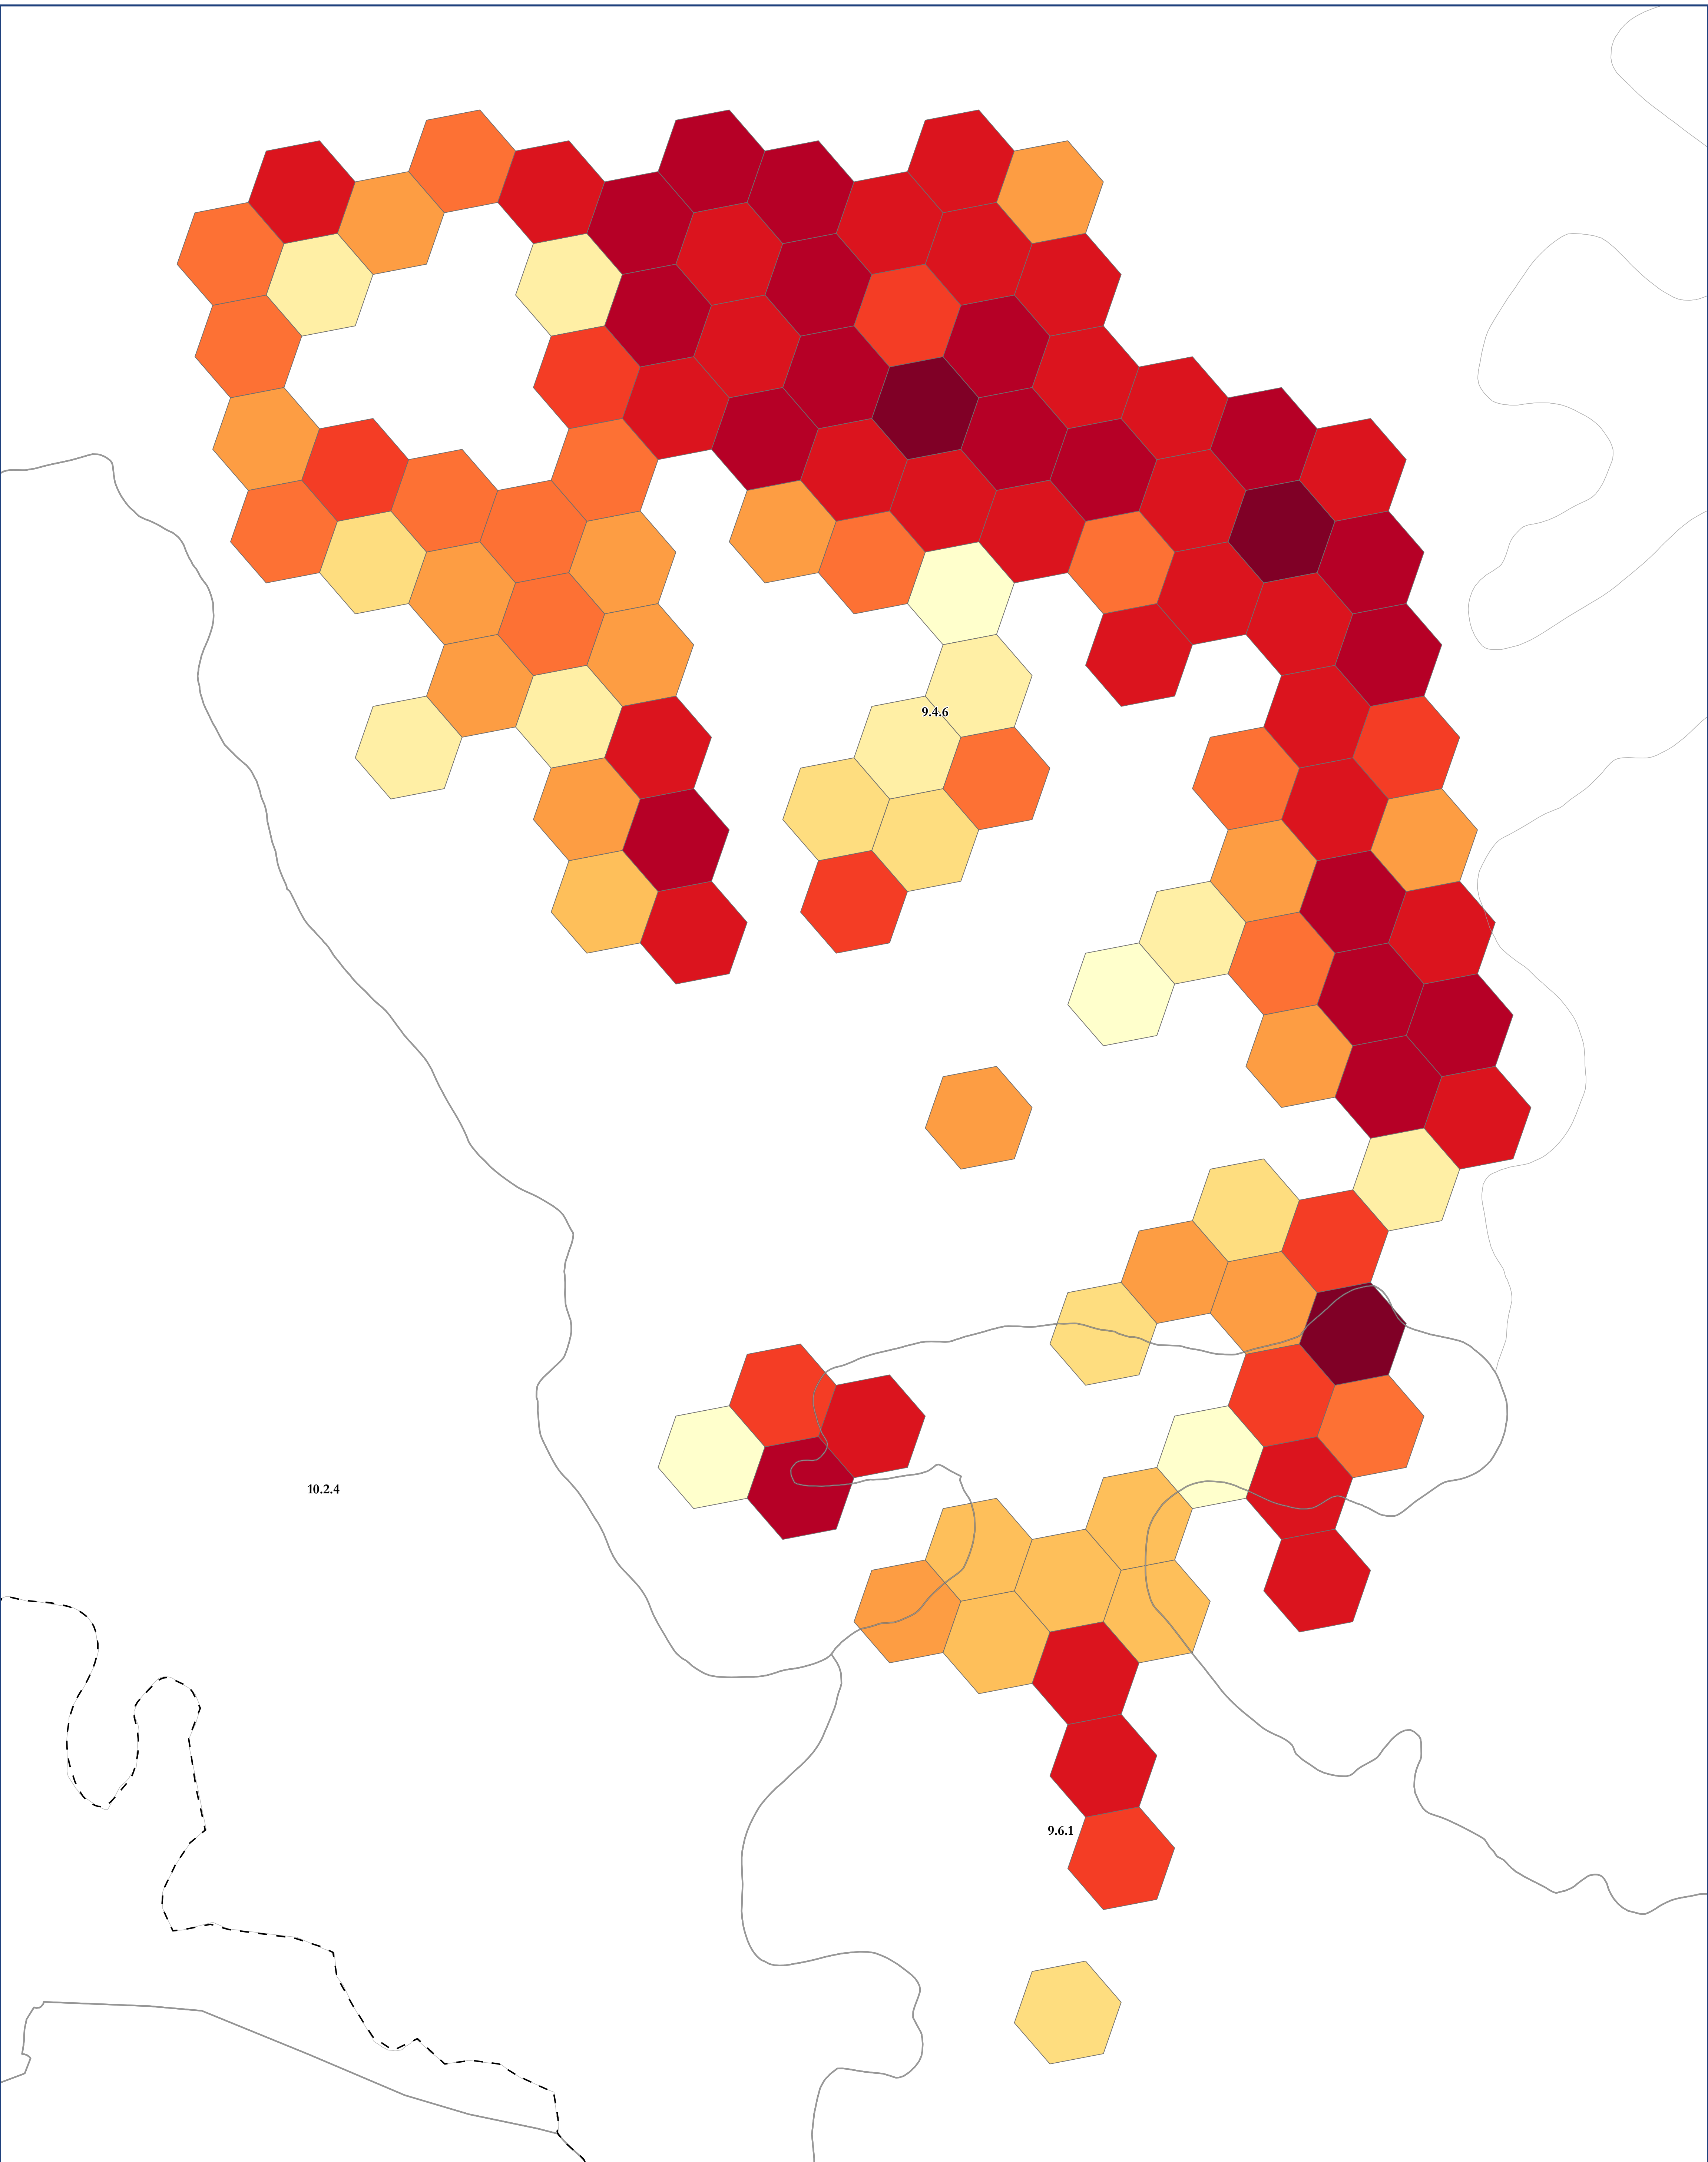

Map of: G491 Chihuahuan Sandy Plains Semi-Desert Grassland

Legend

Ecoregion Data Sourced From:

CEC Level III Ecoregions from: <http://www.ccc.org/north-american-environmental-atlas/terrestrial-ecoregions-level-iii/>

EPA Level IV Ecoregions from: <https://www.epa.gov/eco-research/level-iii-and-iv-ecoregions-continental-united-states>