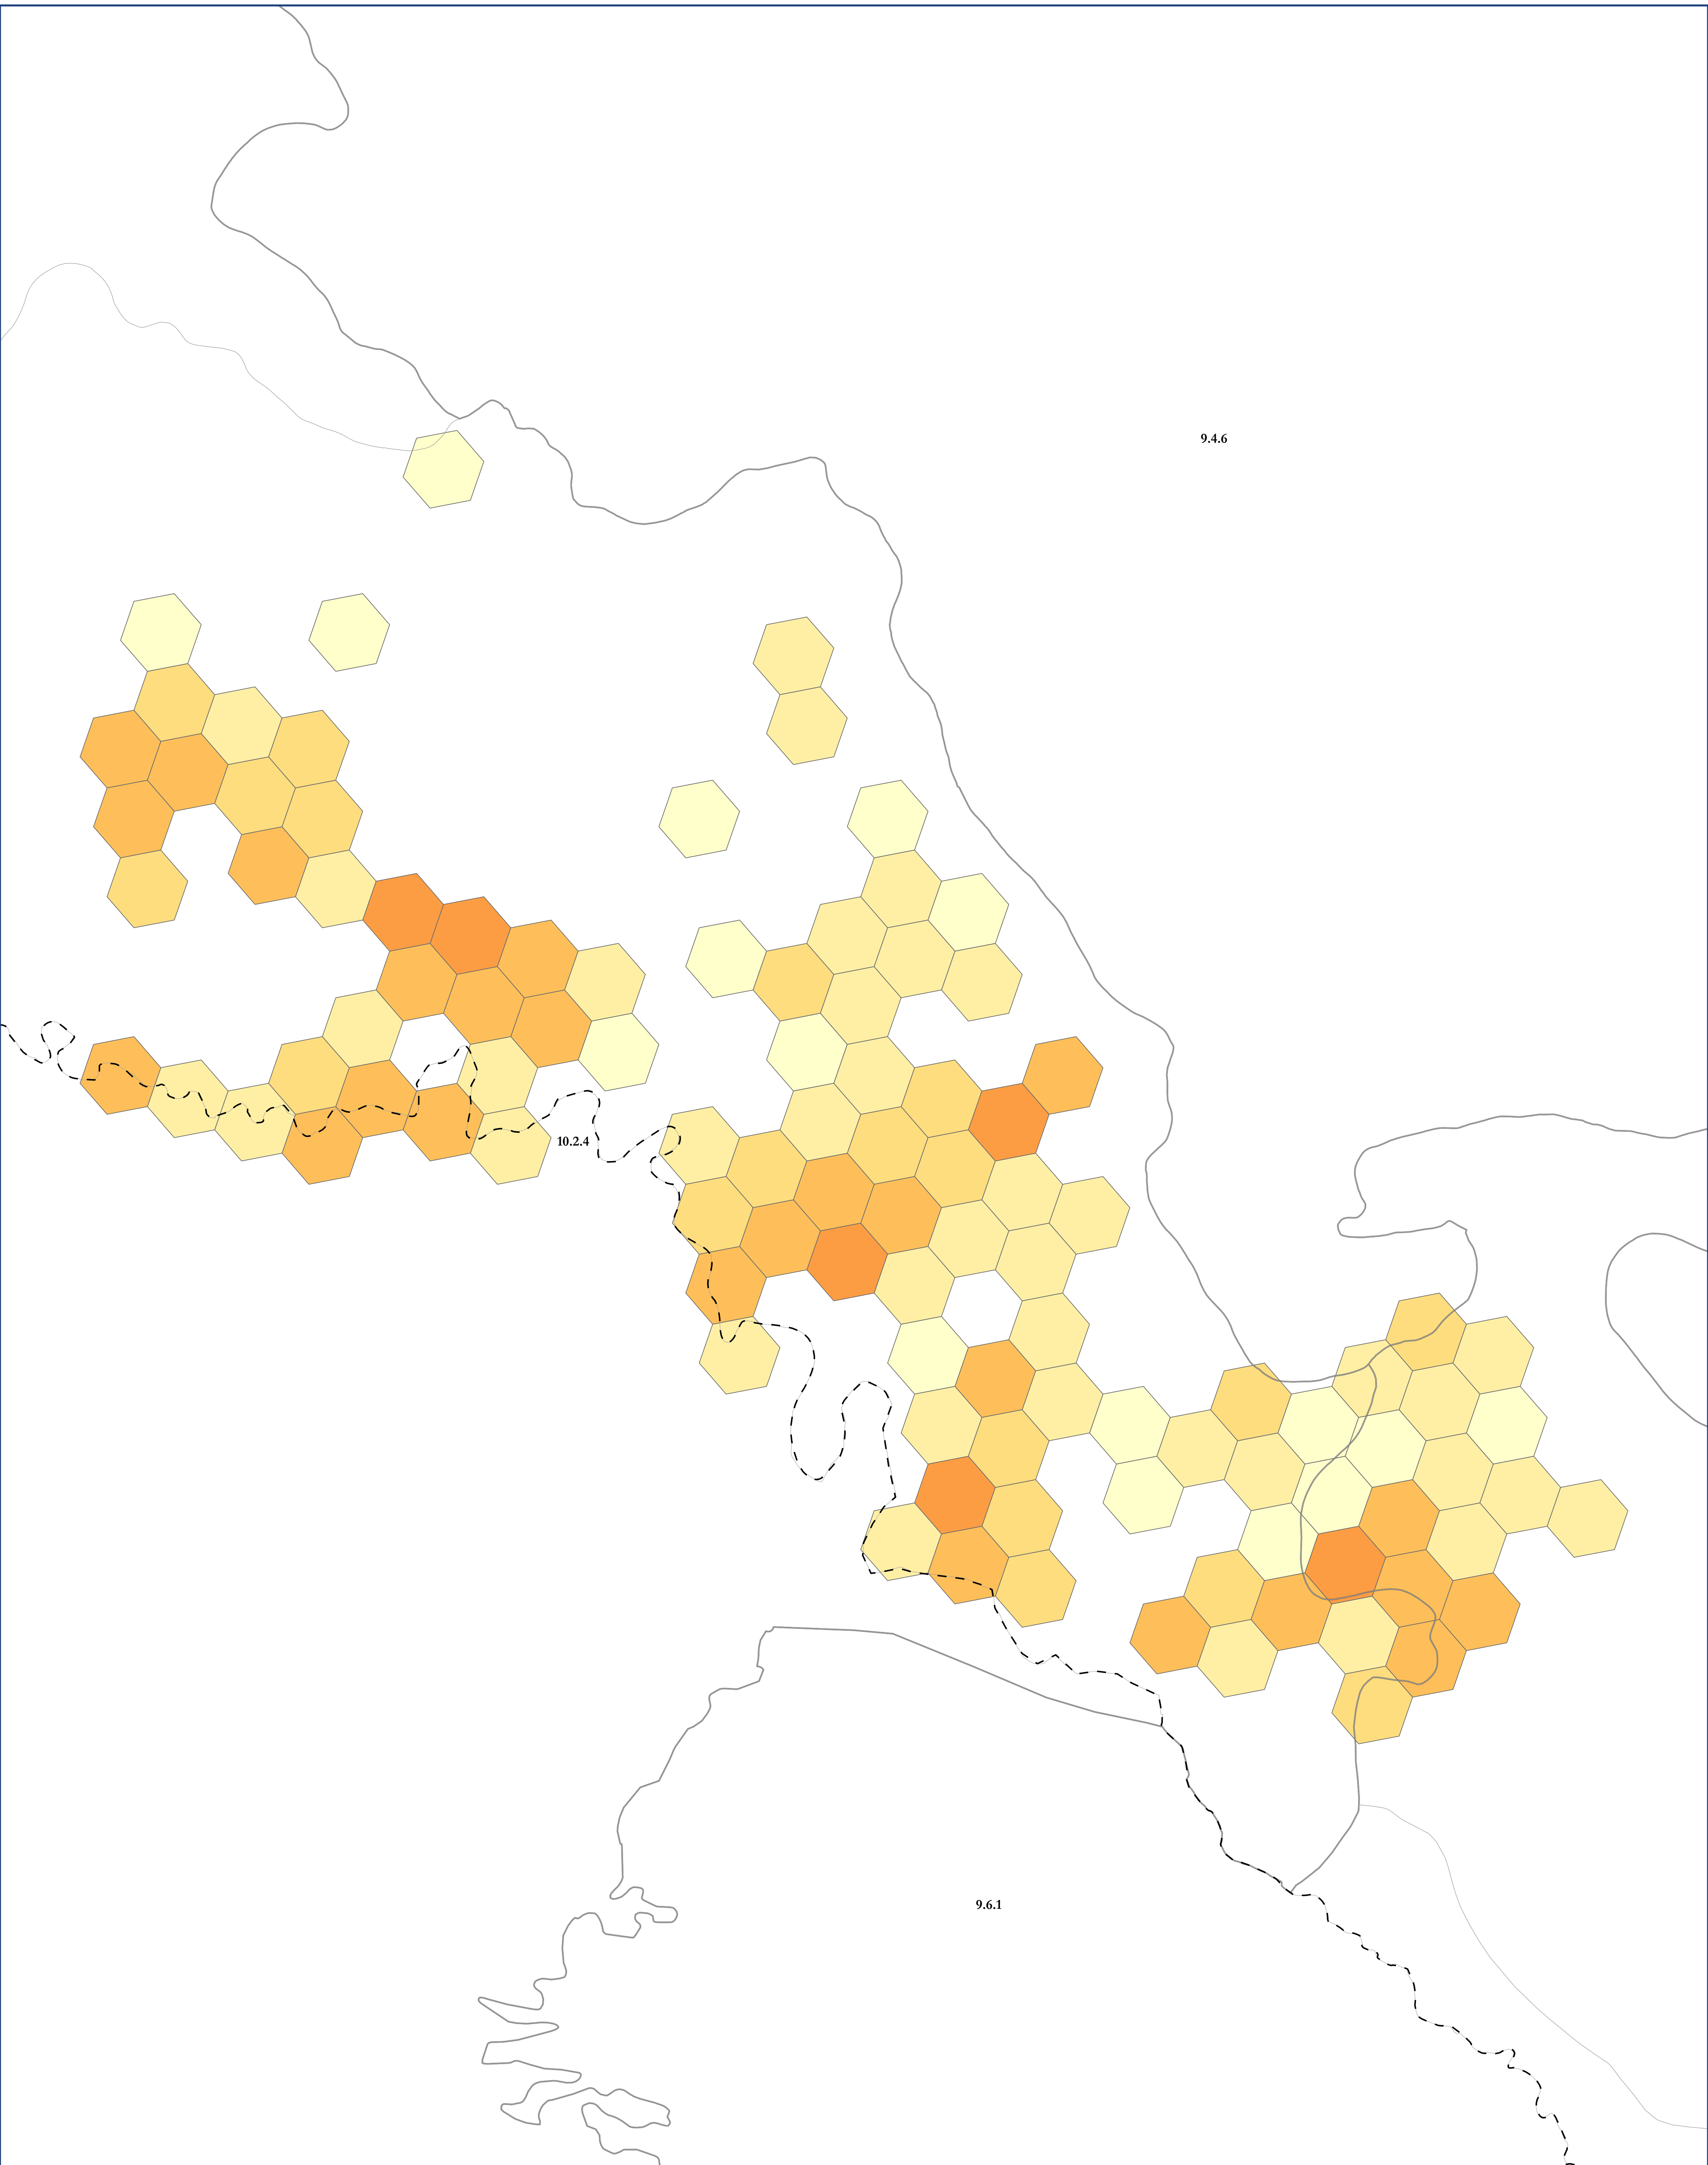

Map of: G492 Chihuahuan Gypsophilous Grassland

Legend

0 3 6 12 Miles

0 4.75 9.5 19 Kilometers

Ecoregion Data Sourced From: