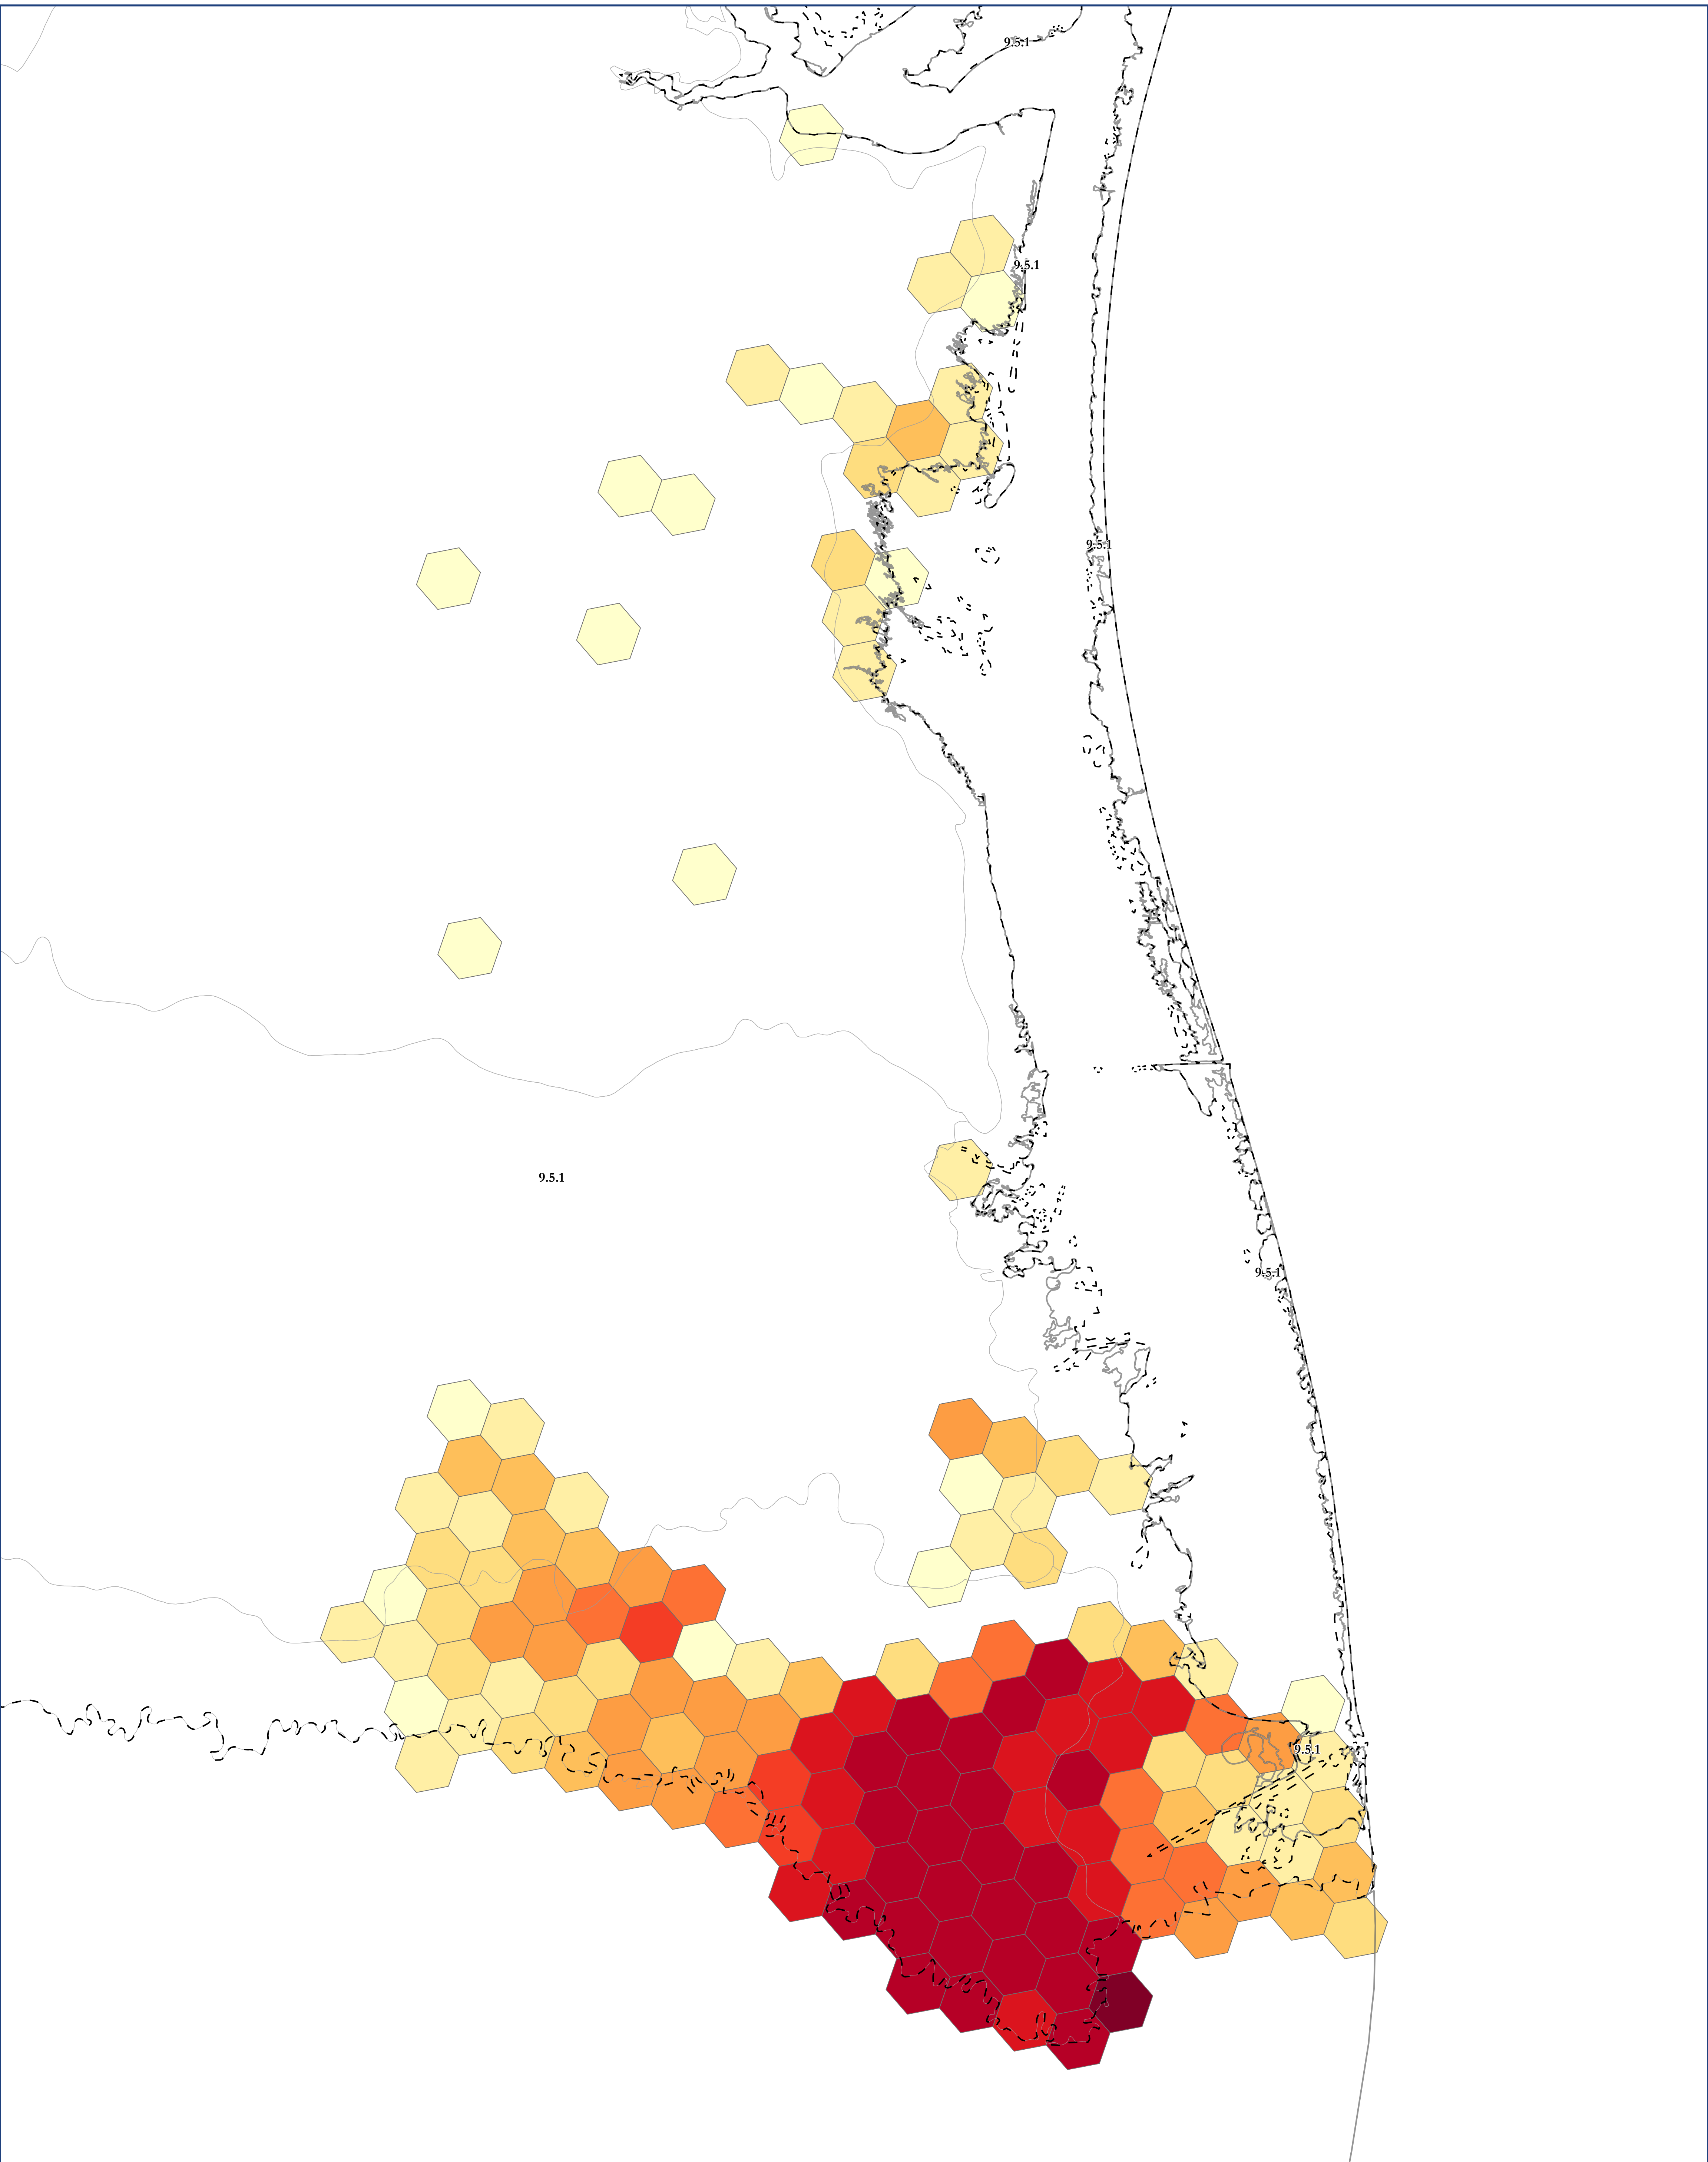

Map of: G538 North American Desert Alkaline-Saline Marsh & Playa

Legend

Ecoregion Data Sourced From: