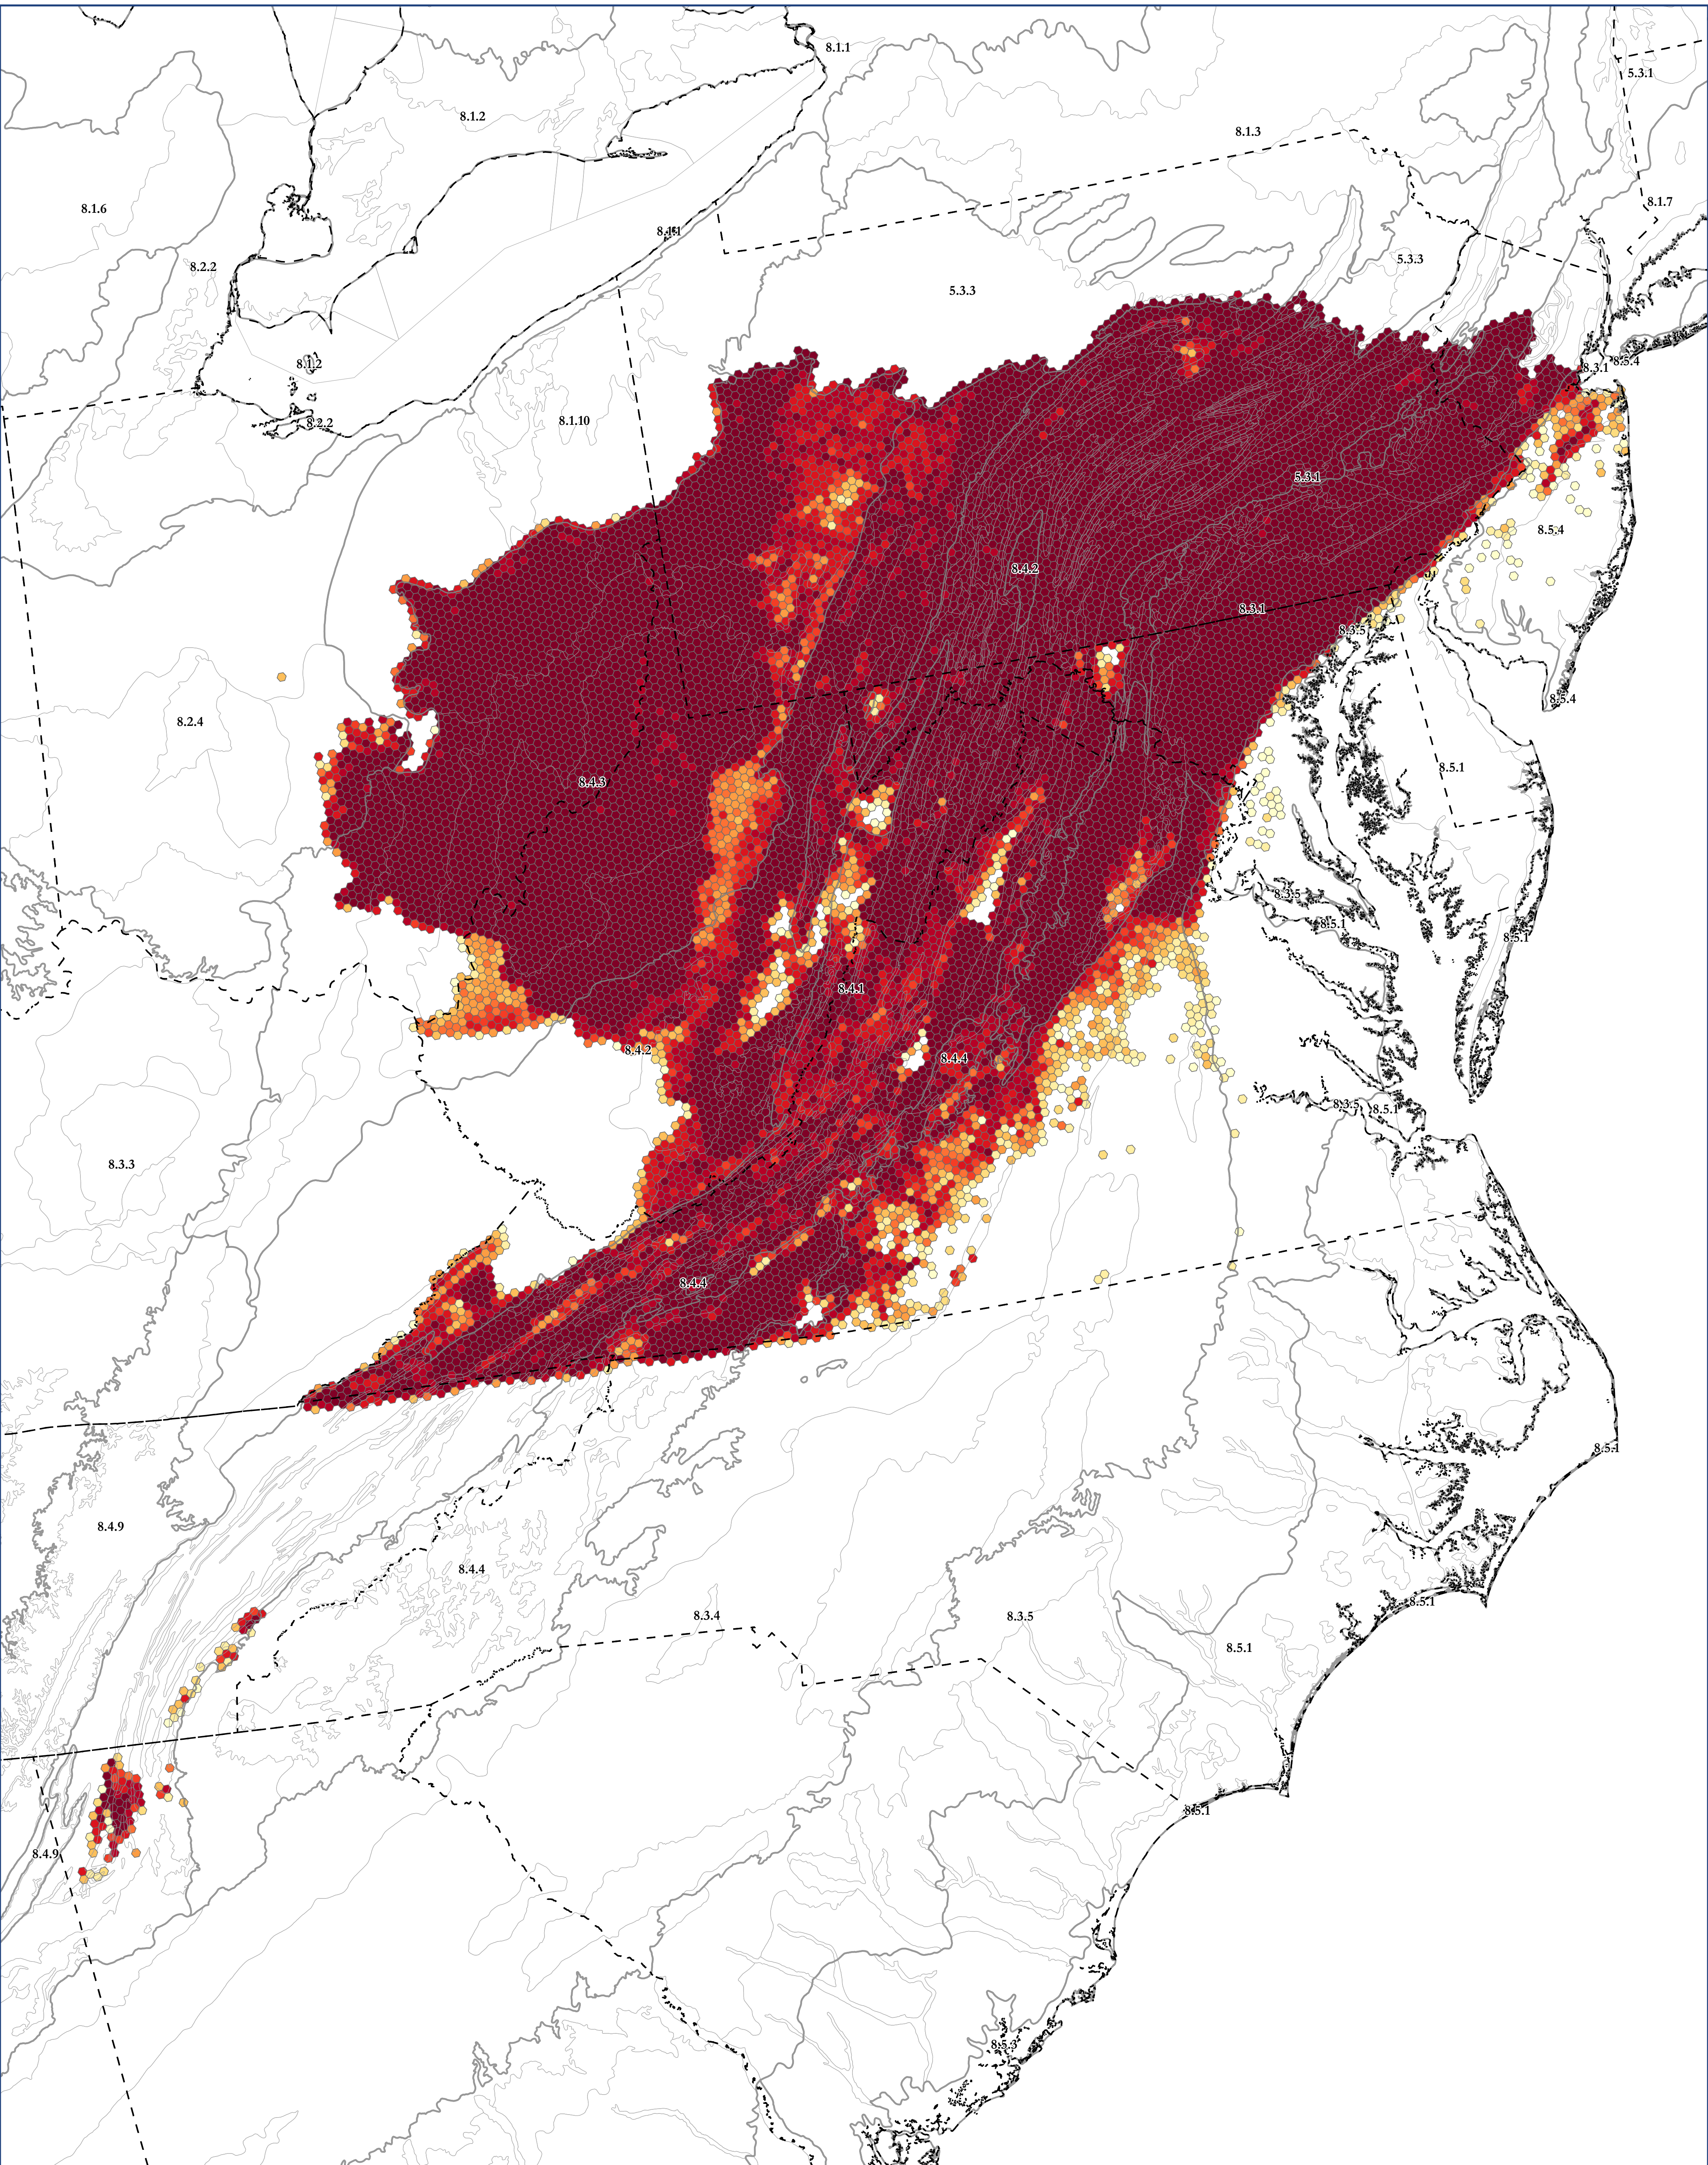

# Map of: G650 Central Appalachian-Northeast Oak Forest & Woodland

Legend

Ecoregion Data Sourced From:

CEC Level III Ecoregions from: <http://www.ccc.org/north-american-environmental-atlas/terrestrial-ecoregions-level-iii/>  
EPA Level IV Ecoregions from: <https://www.epa.gov/eco-research/level-iii-and-iv-ecoregions-continental-united-states>