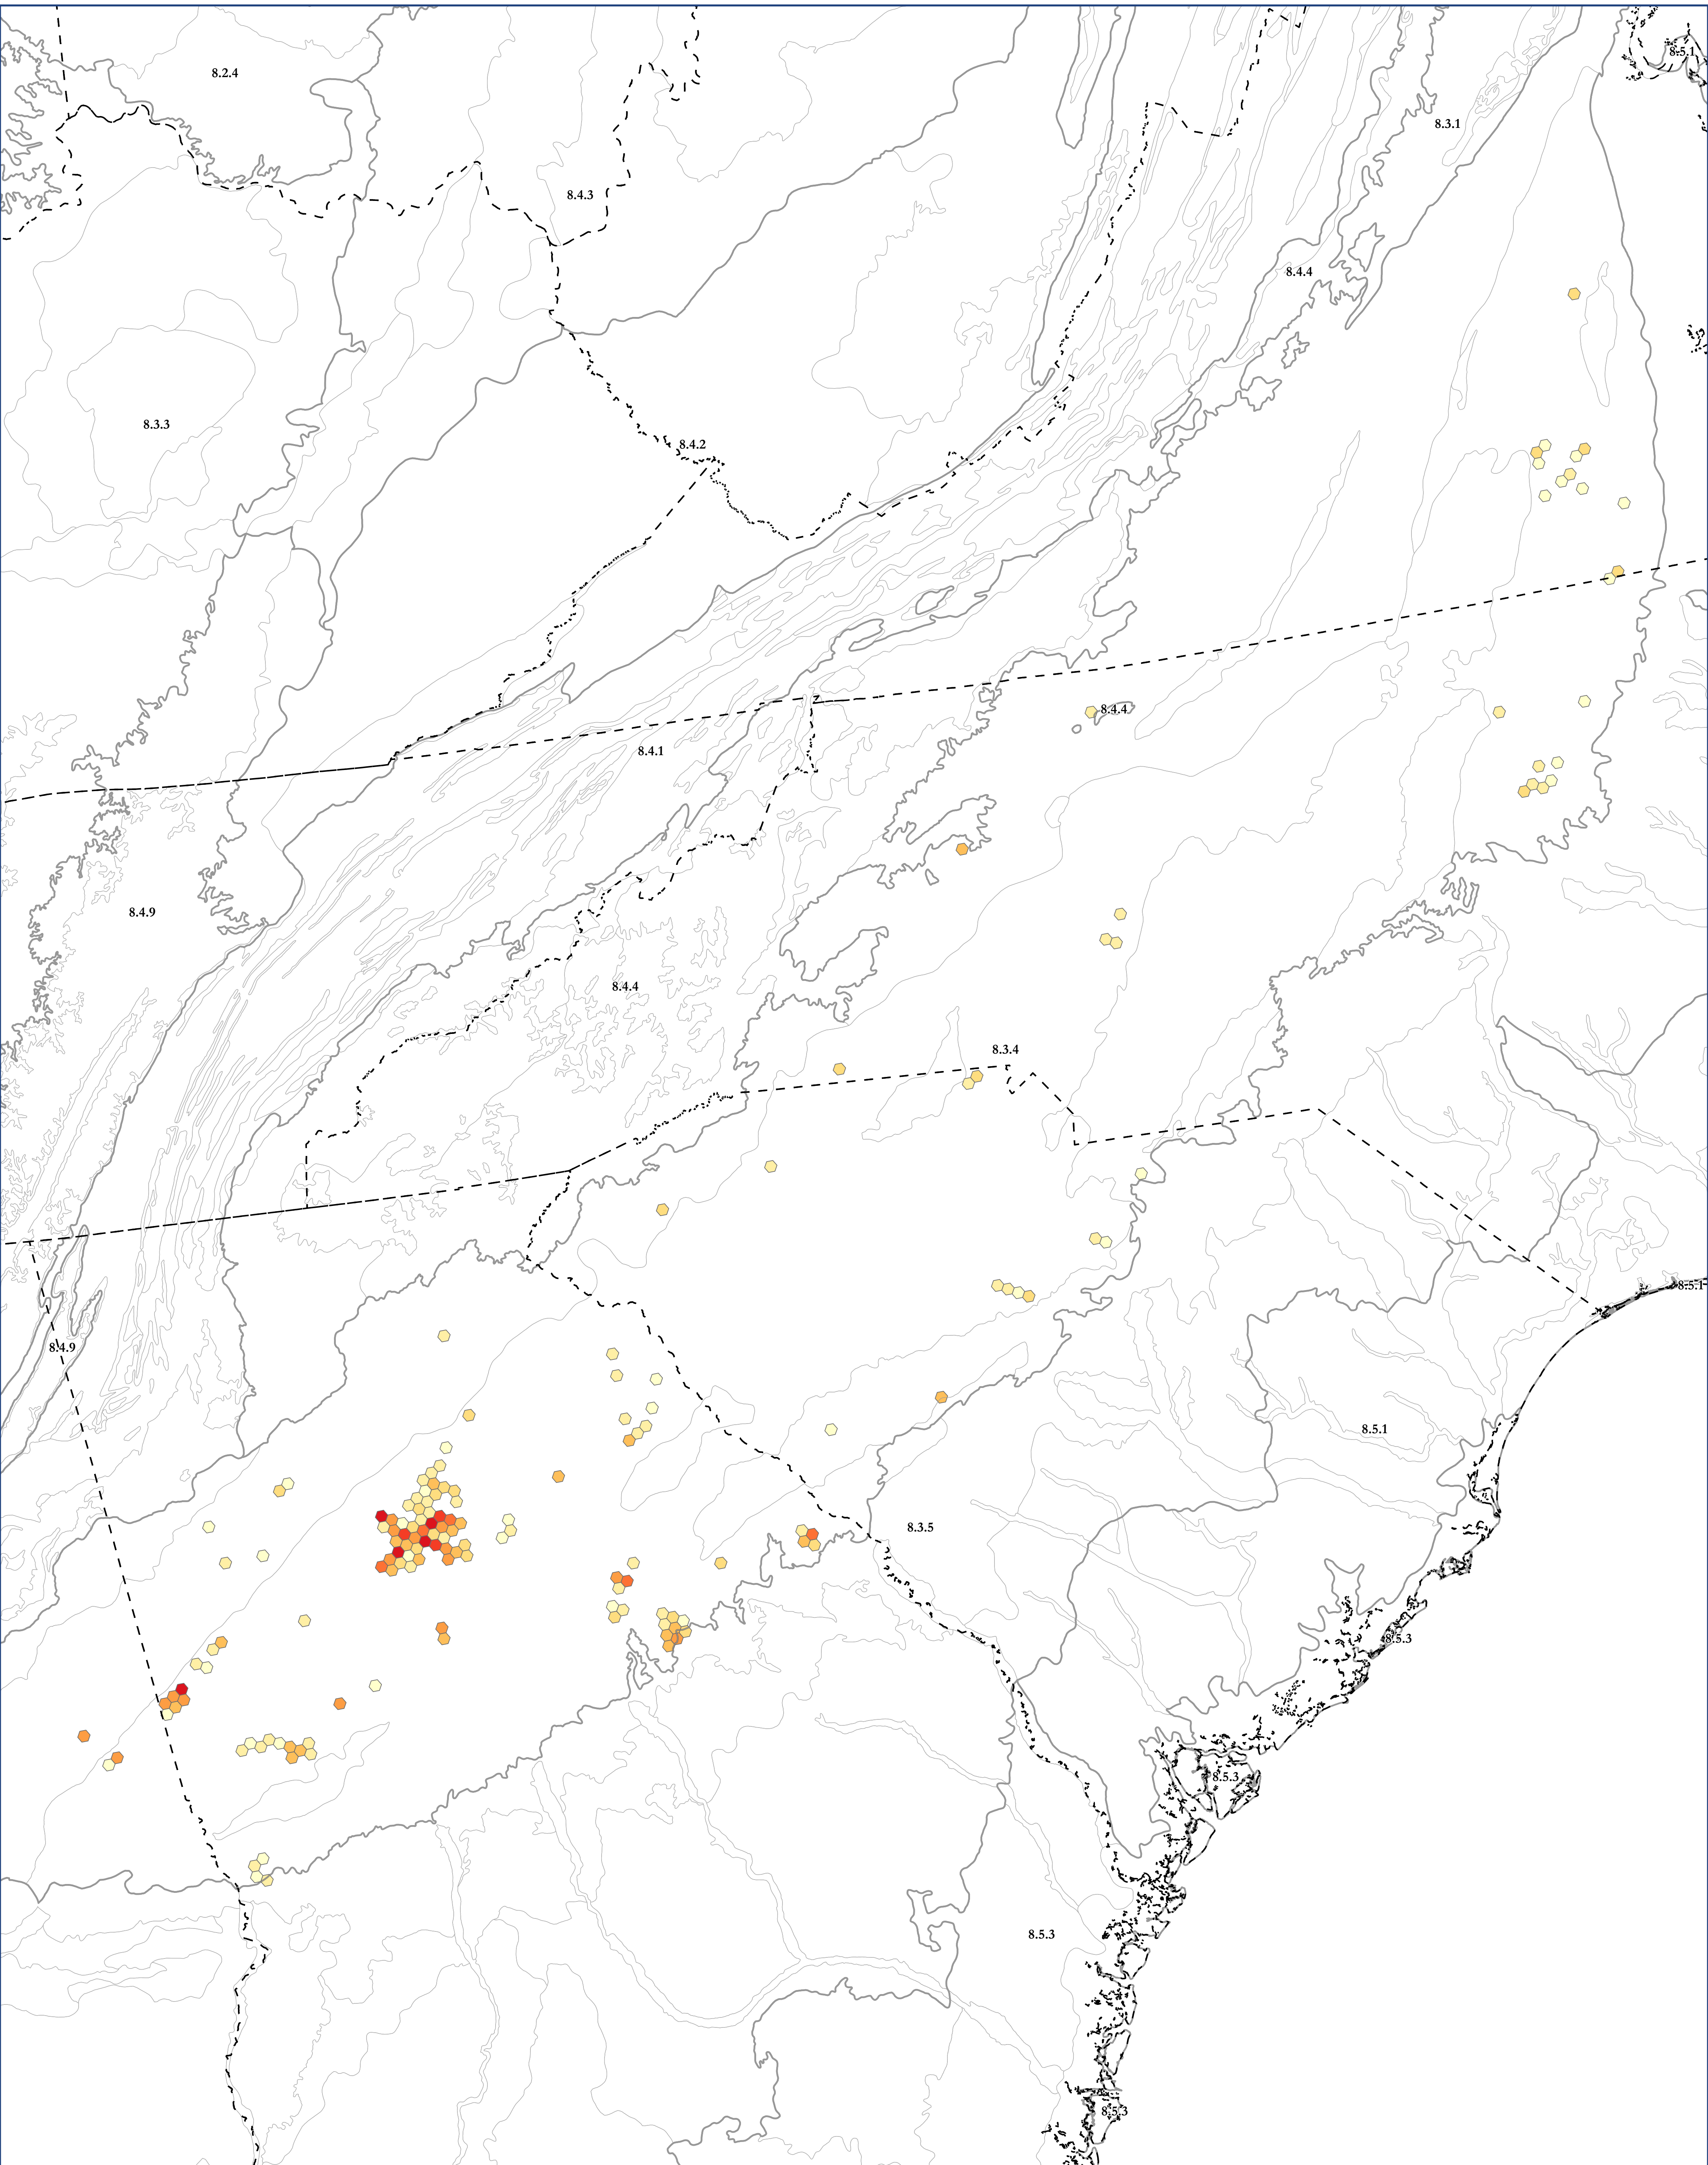

Map of: G671 Piedmont-Blue Ridge Dome & Flatrock

Legend

Ecoregion Data Sourced From:

CEC Level III Ecoregions from: <http://www.ccc.org/north-american-environmental-atlas/terrestrial-ecoregions-level-iii/>

EPA Level IV Ecoregions from: <https://www.epa.gov/eco-research/level-iii-and-iv-ecoregions-continental-united-states>