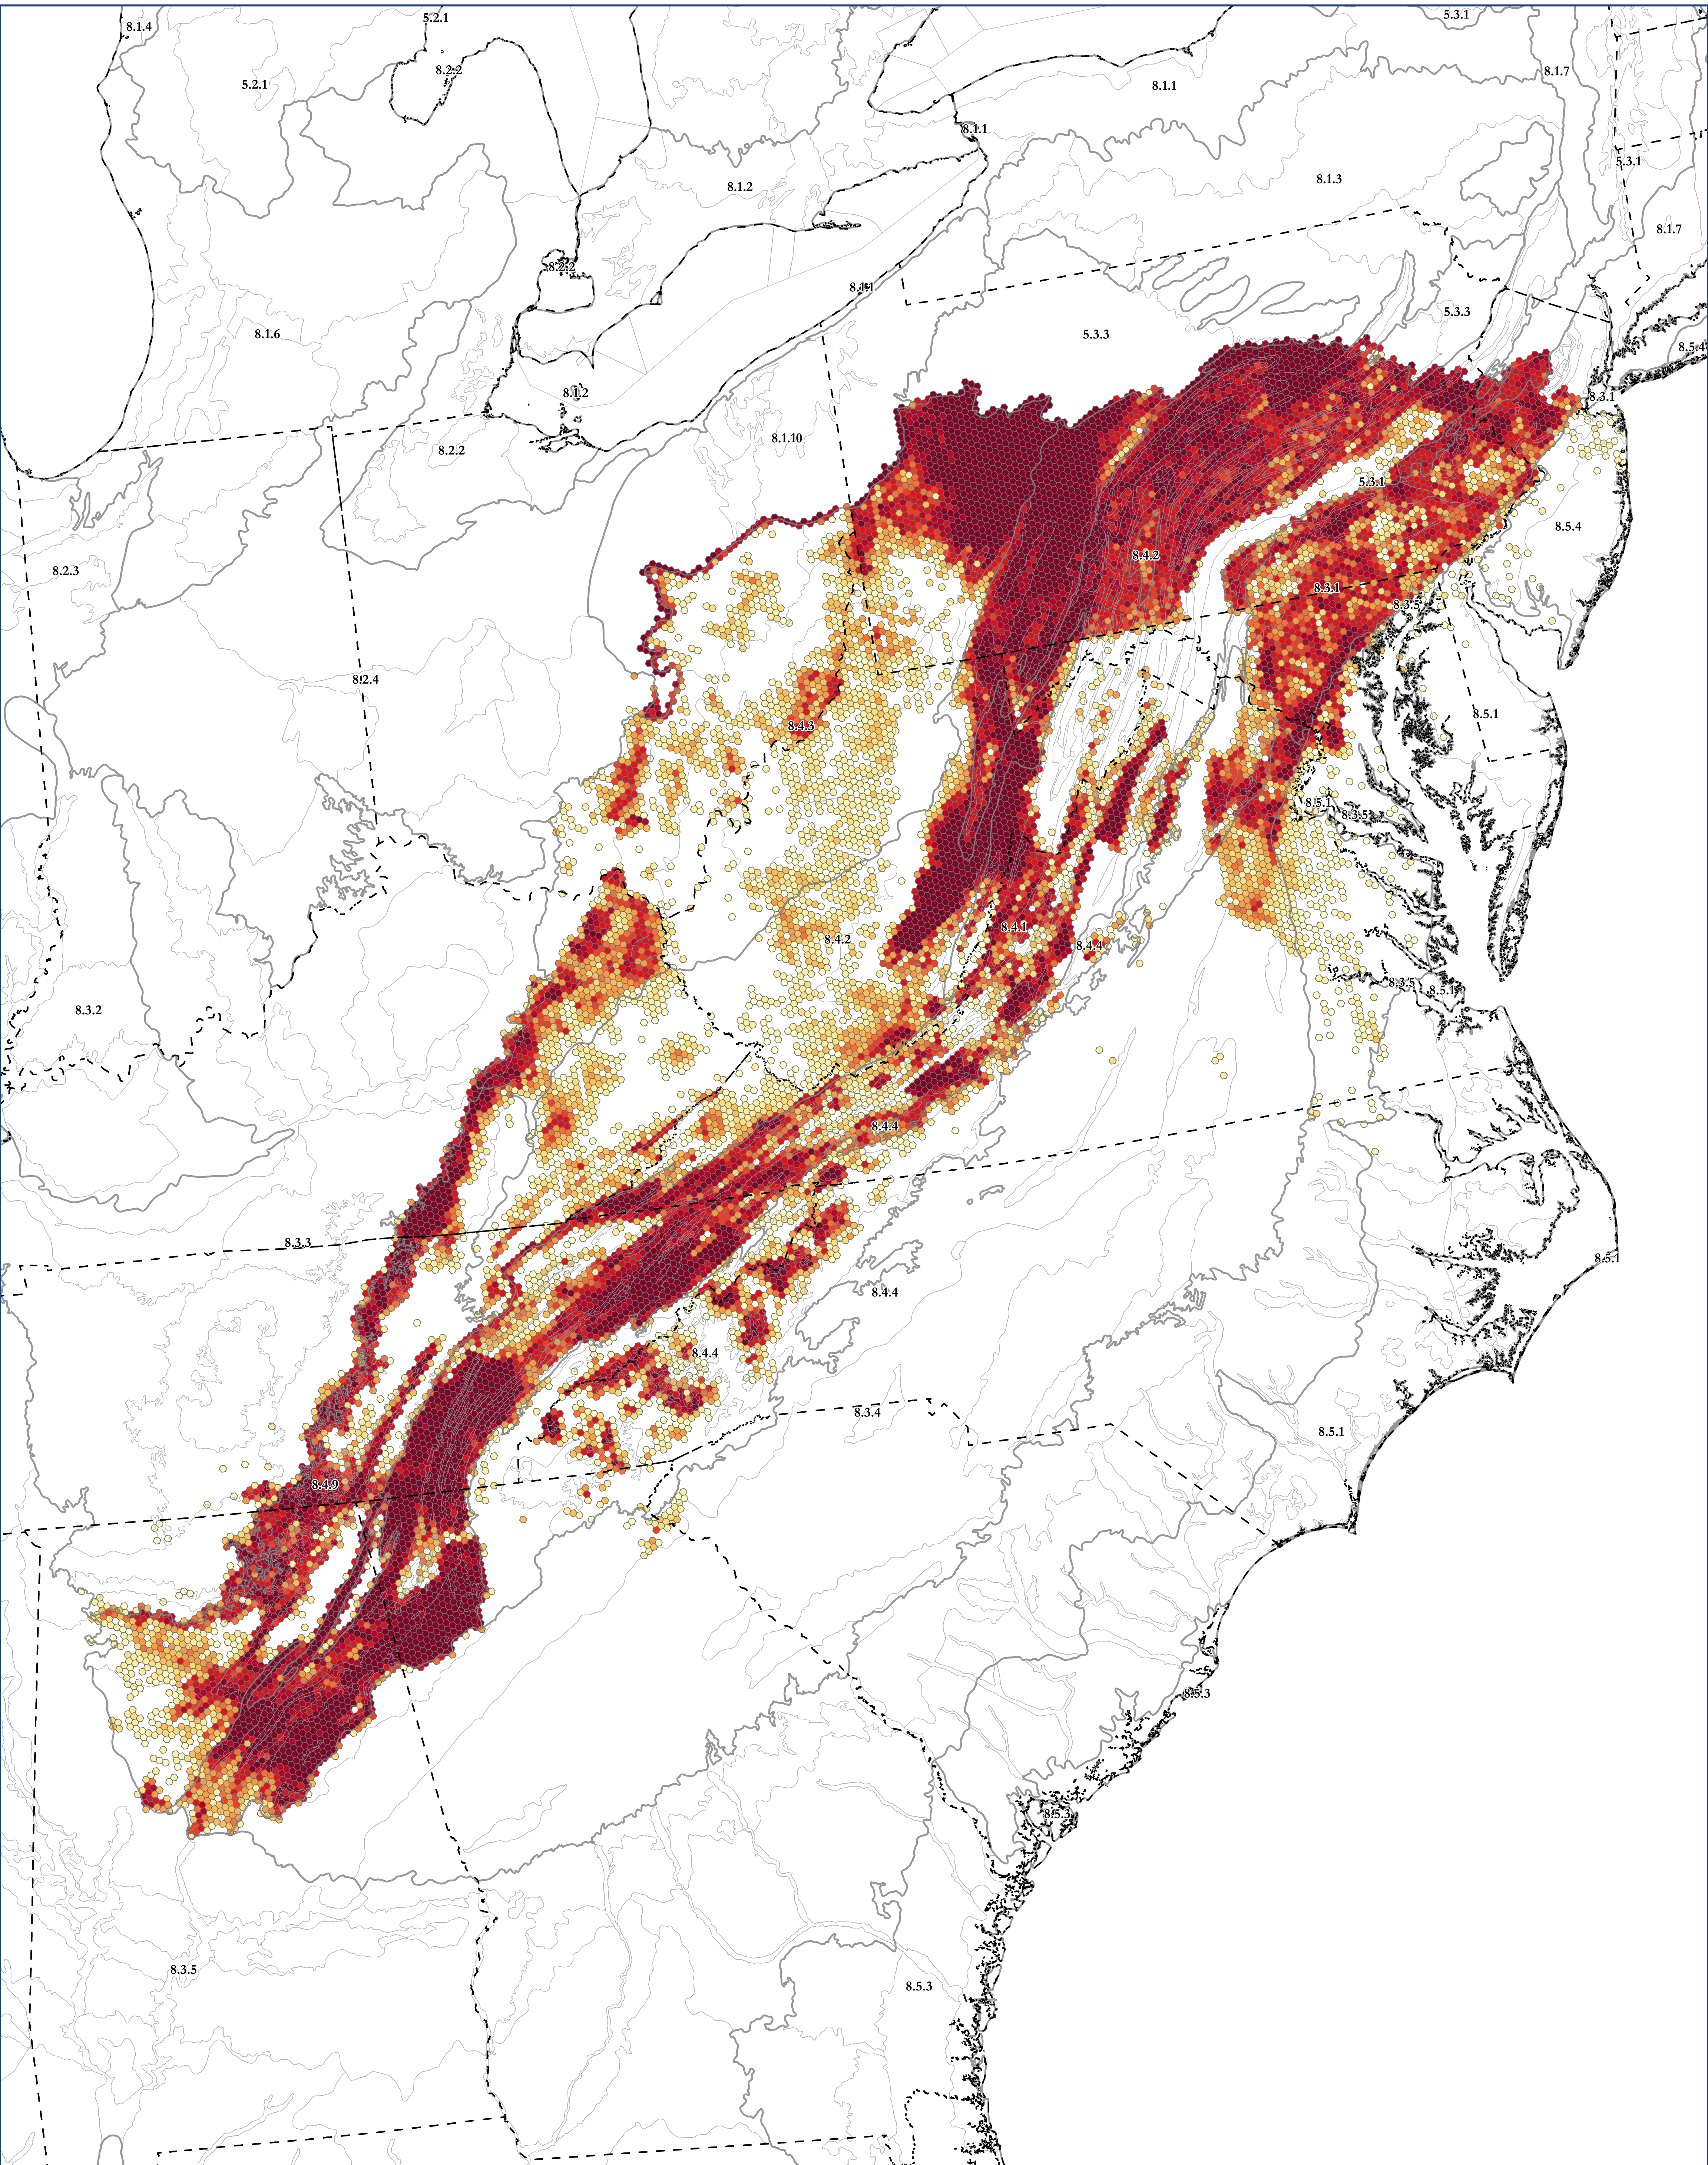

# Map of: G742 Central Appalachian-Northeast Mesic Forest

Legend

Ecoregion Data Sourced From:

CEC Level III Ecoregions from: <http://www.ccc.org/north-american-environmental-atlas/terrestrial-ecoregions-level-iii/>

EPA Level IV Ecoregions from: <https://www.epa.gov/eco-research/level-iii-and-iv-ecoregions-continental-united-states>