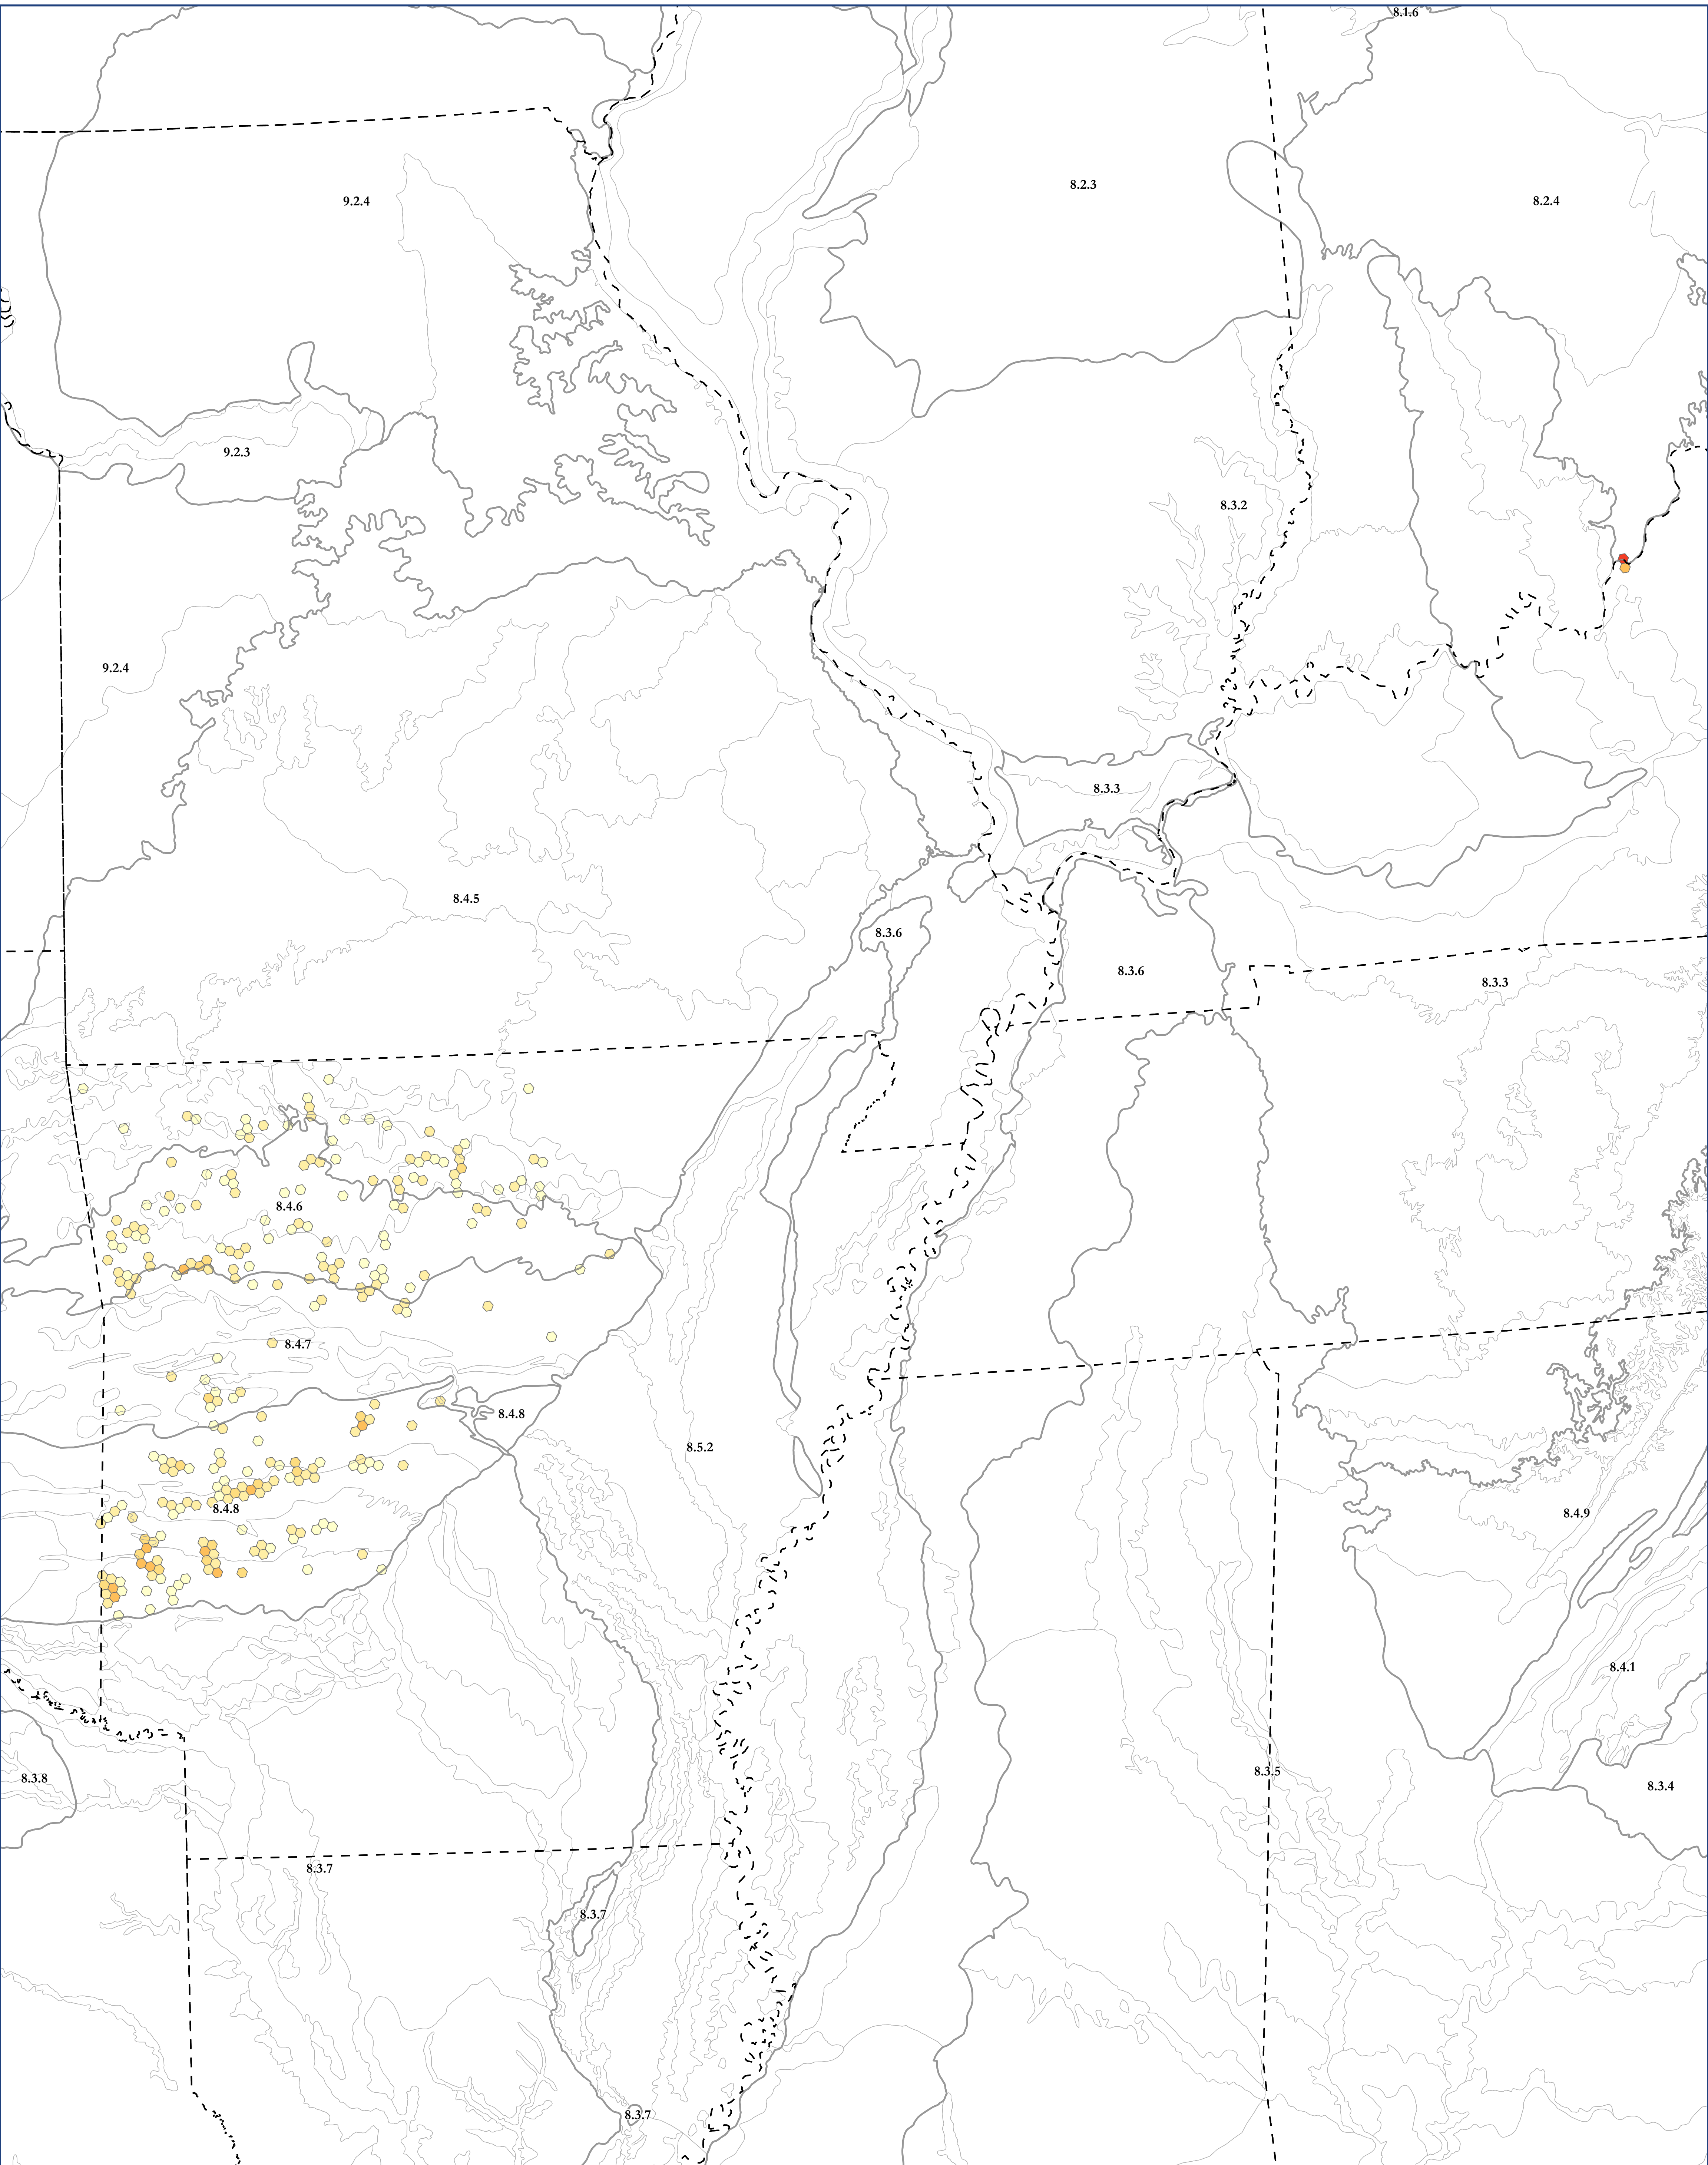

Map of: G753 Central Interior-Appalachian Riverscour Barrens & Prairie

Legend

Ecoregion Data Sourced From:

CEC Level III Ecoregions from: <http://www.ccc.org/north-american-environmental-atlas/terrestrial-ecoregions-level-iii/>
EPA Level IV Ecoregions from: <https://www.epa.gov/eo-research/level-iii-and-iv-ecoregions-continental-united-states>