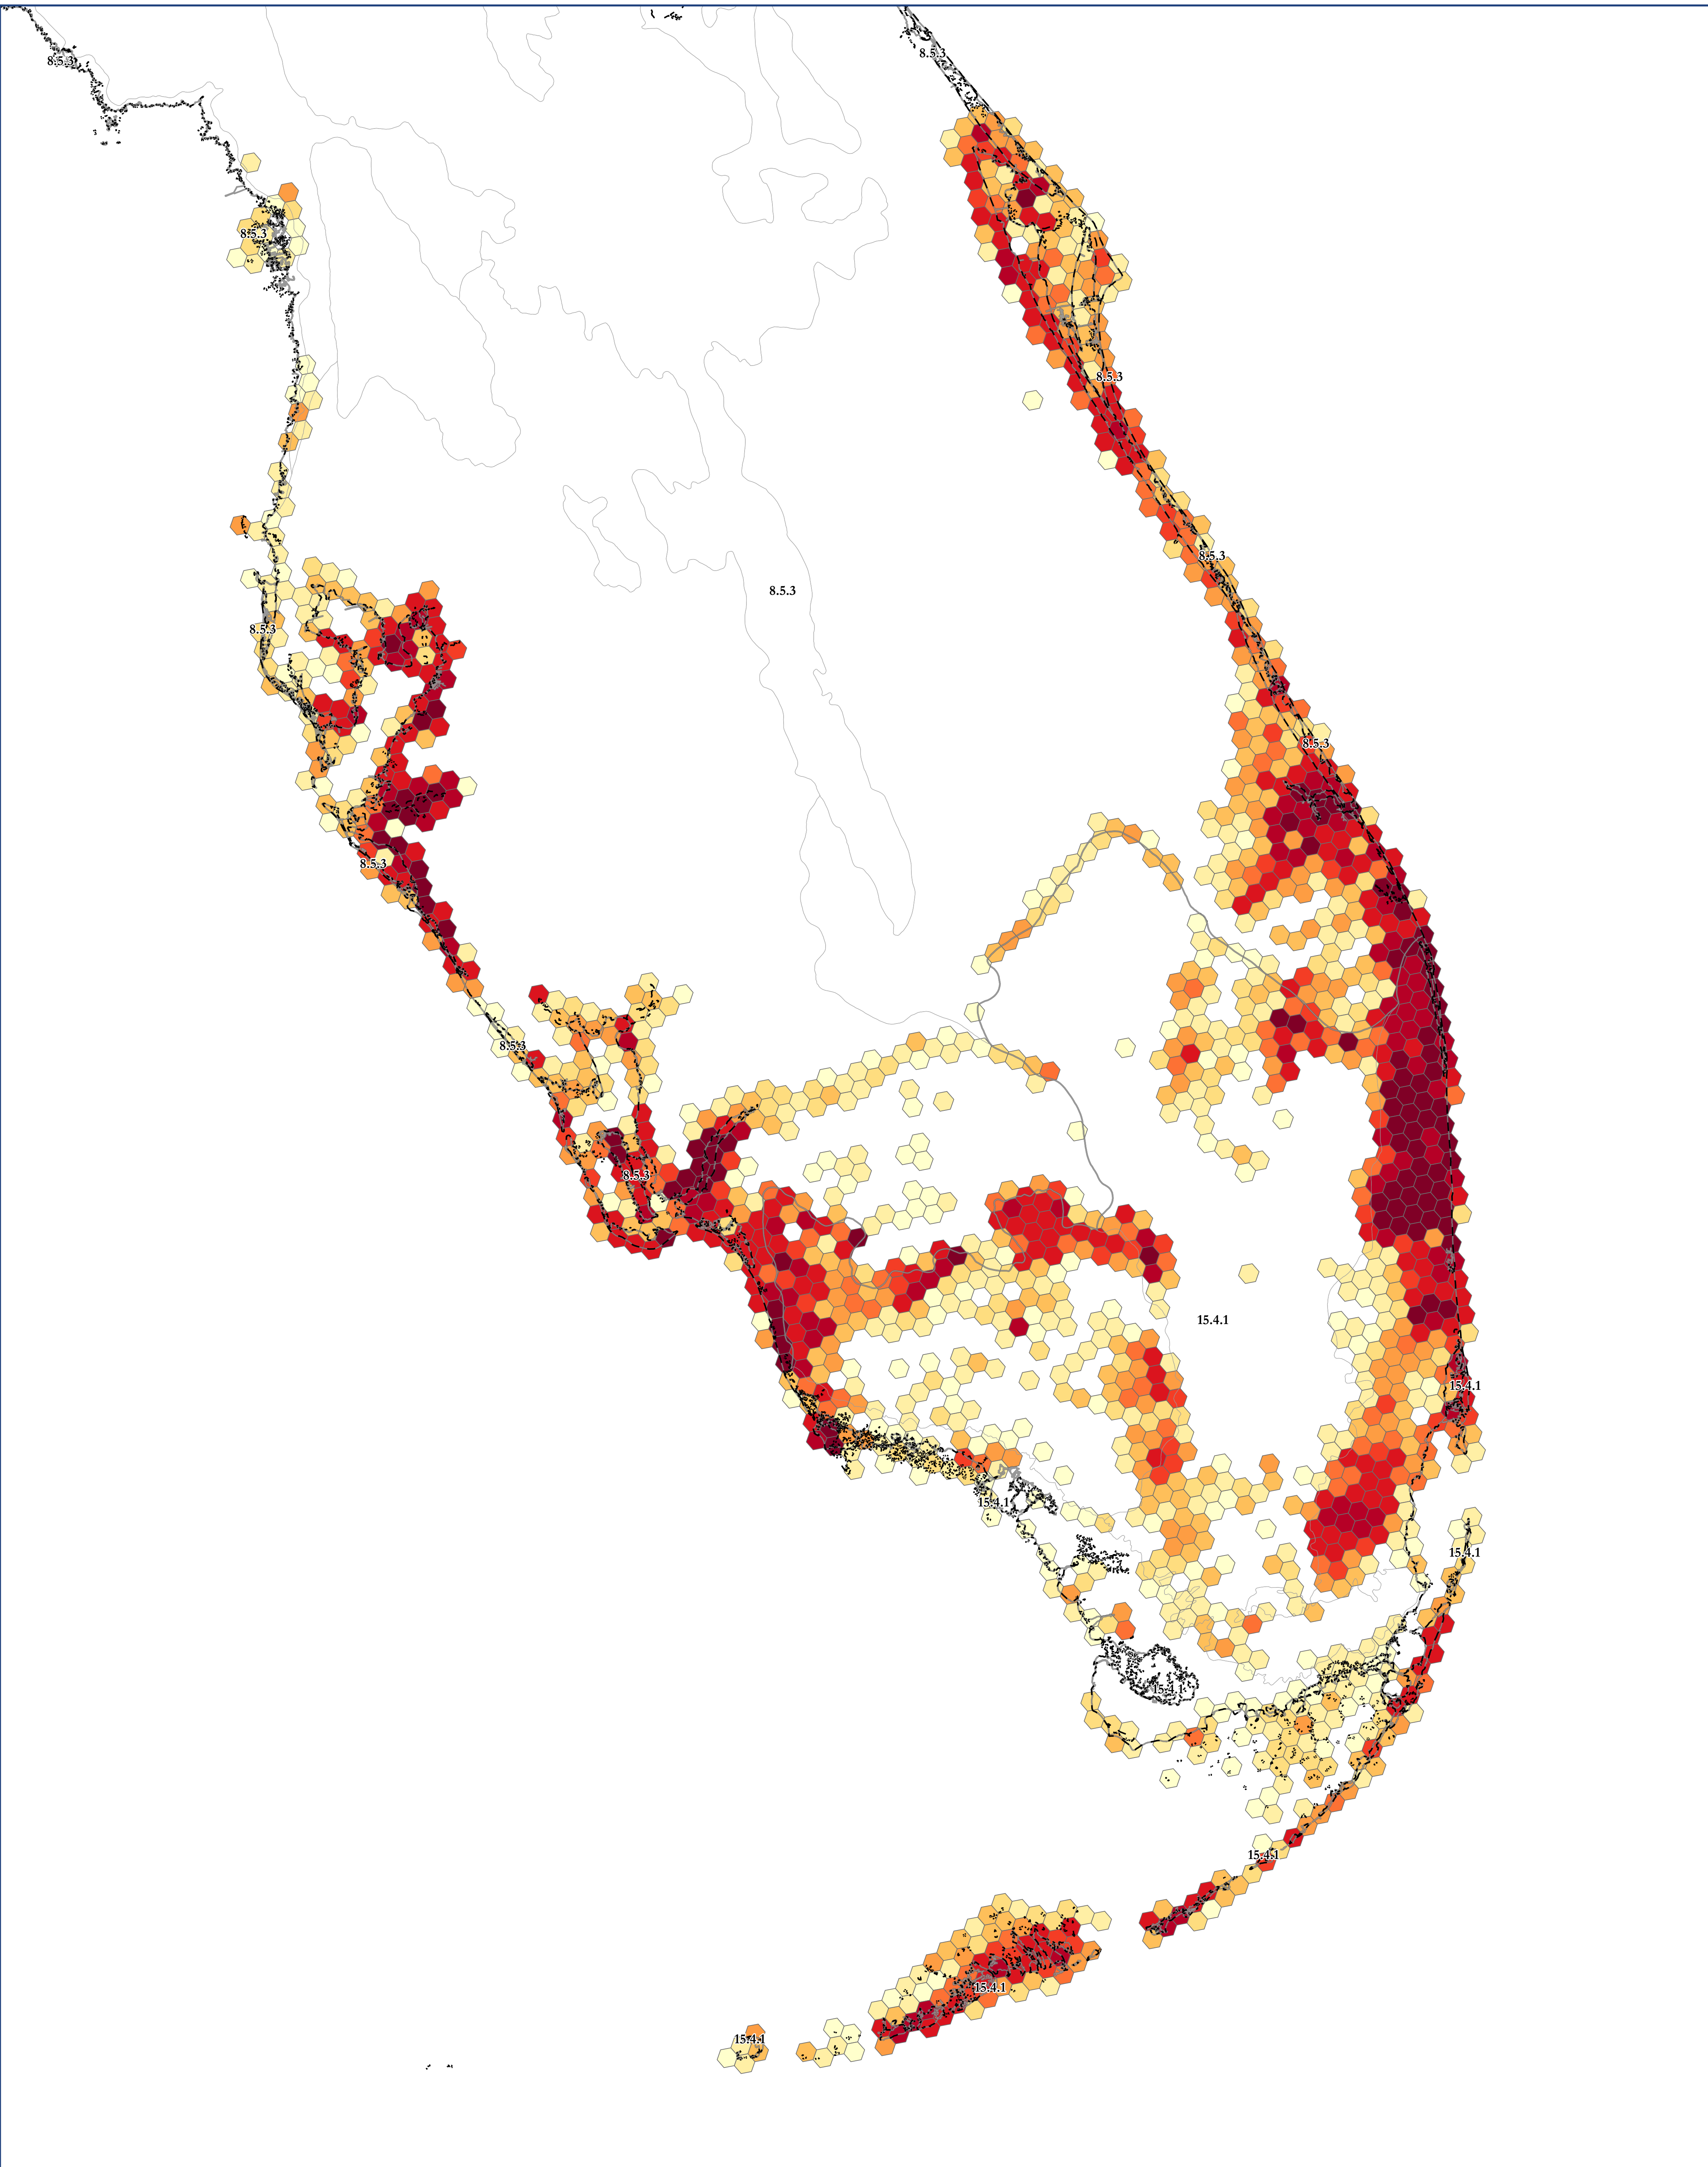

Map of: G765 Caribbean Rockland Hammock

Legend

Ecoregion Data Sourced From: