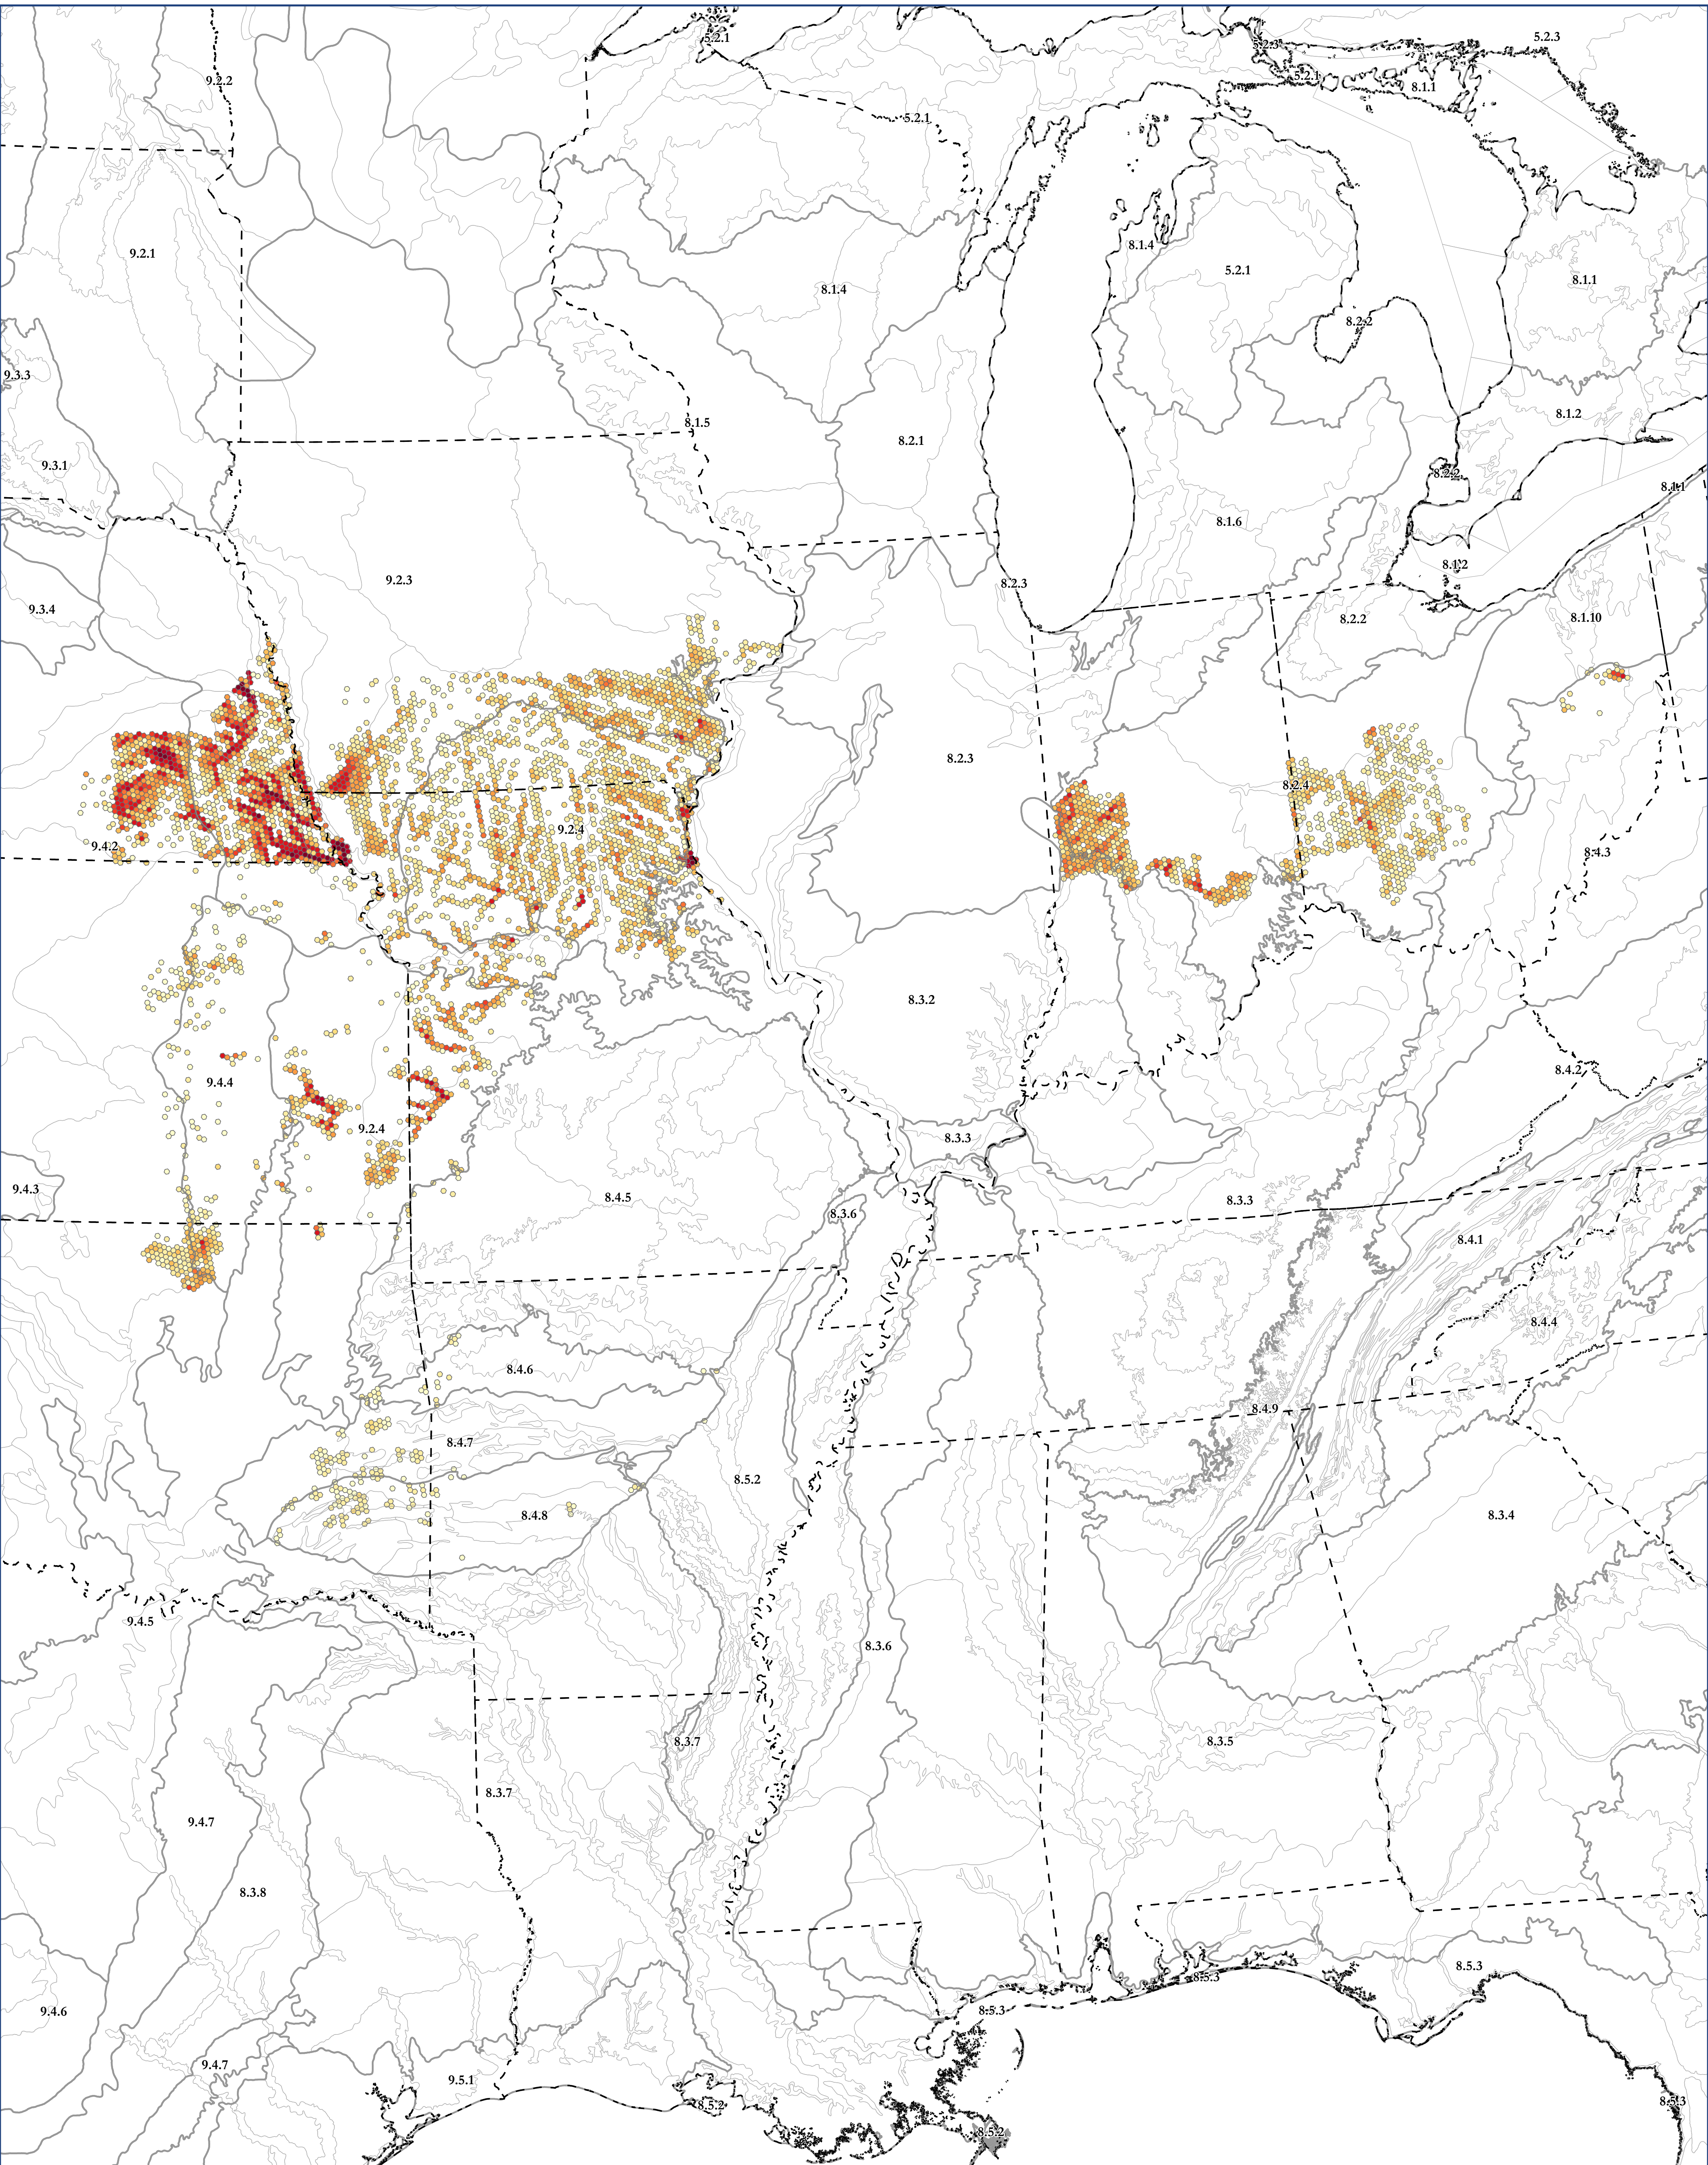

Map of: G770 Midwest Wet Prairie, Wet Meadow & Shrub Swamp

Legend

Ecoregion Data Sourced From:

CEC Level III Ecoregions from: <http://www.ccc.org/north-american-environmental-atlas/terrestrial-ecoregions-level-iii/>

EPA Level IV Ecoregions from: <https://www.epa.gov/eco-research/level-iii-and-iv-ecoregions-continental-united-states>