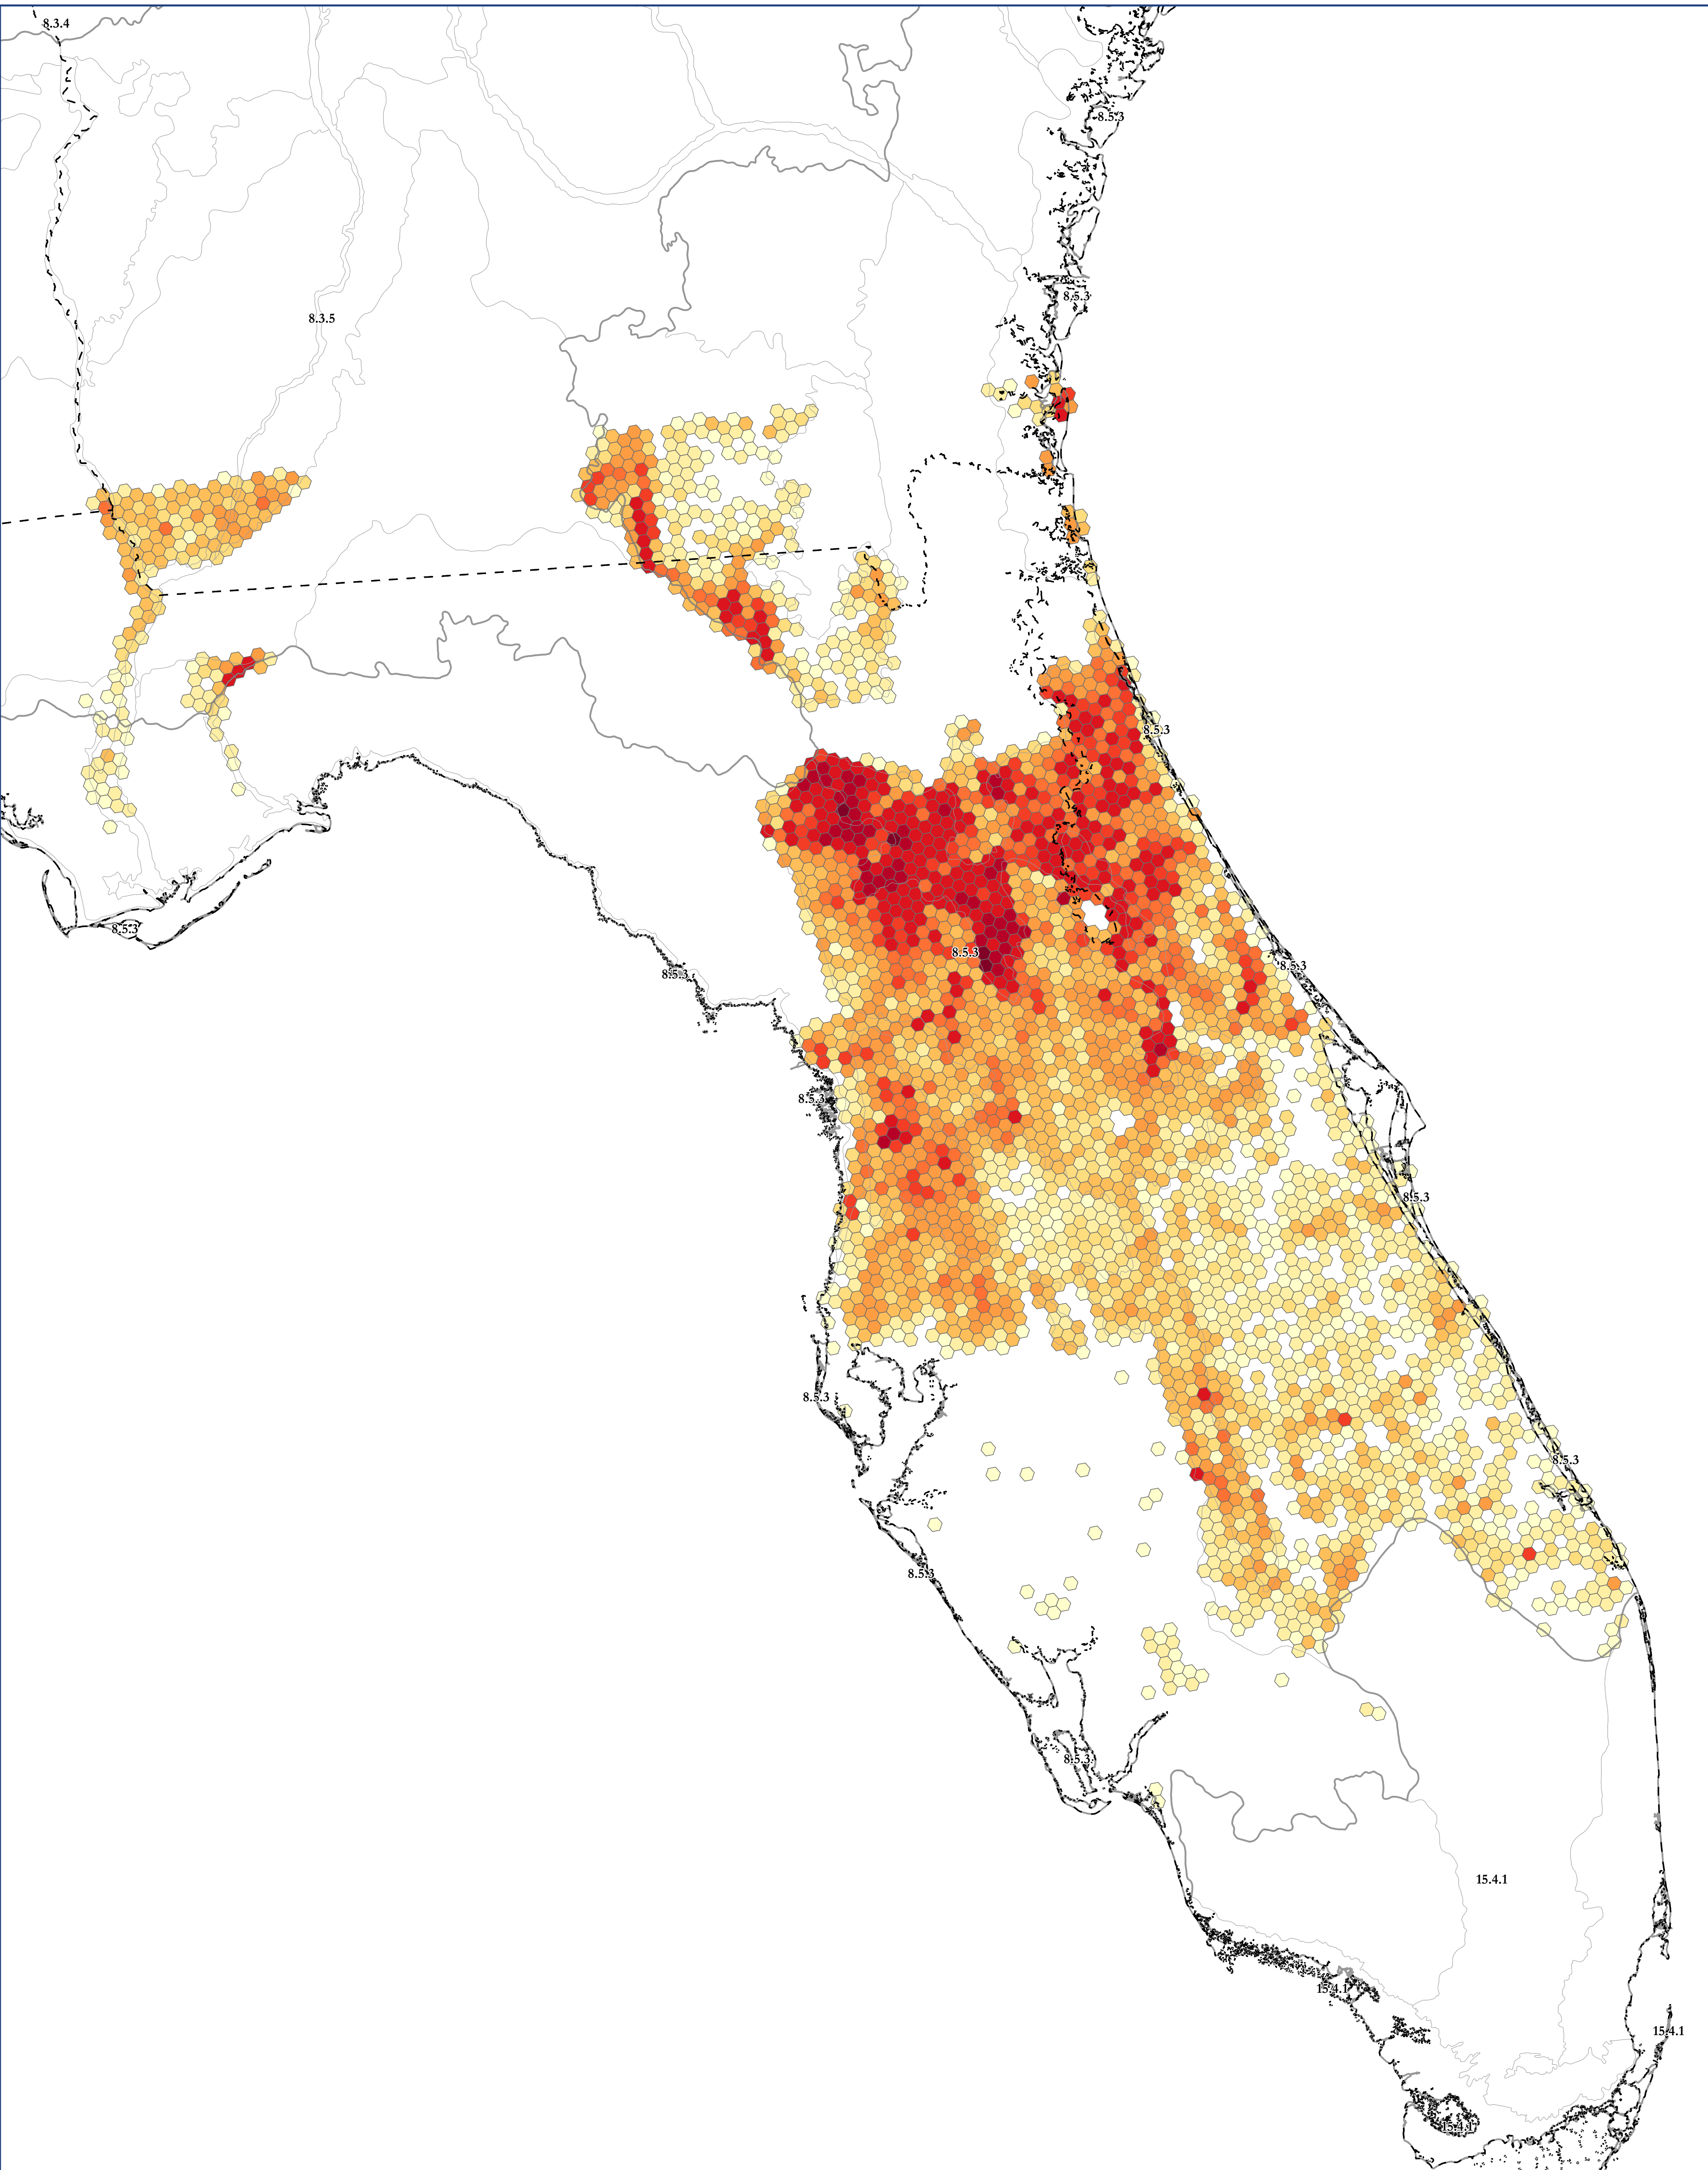

Map of: G790 Southern Evergreen Oak Forest

Legend

Ecoregion Data Sourced From: