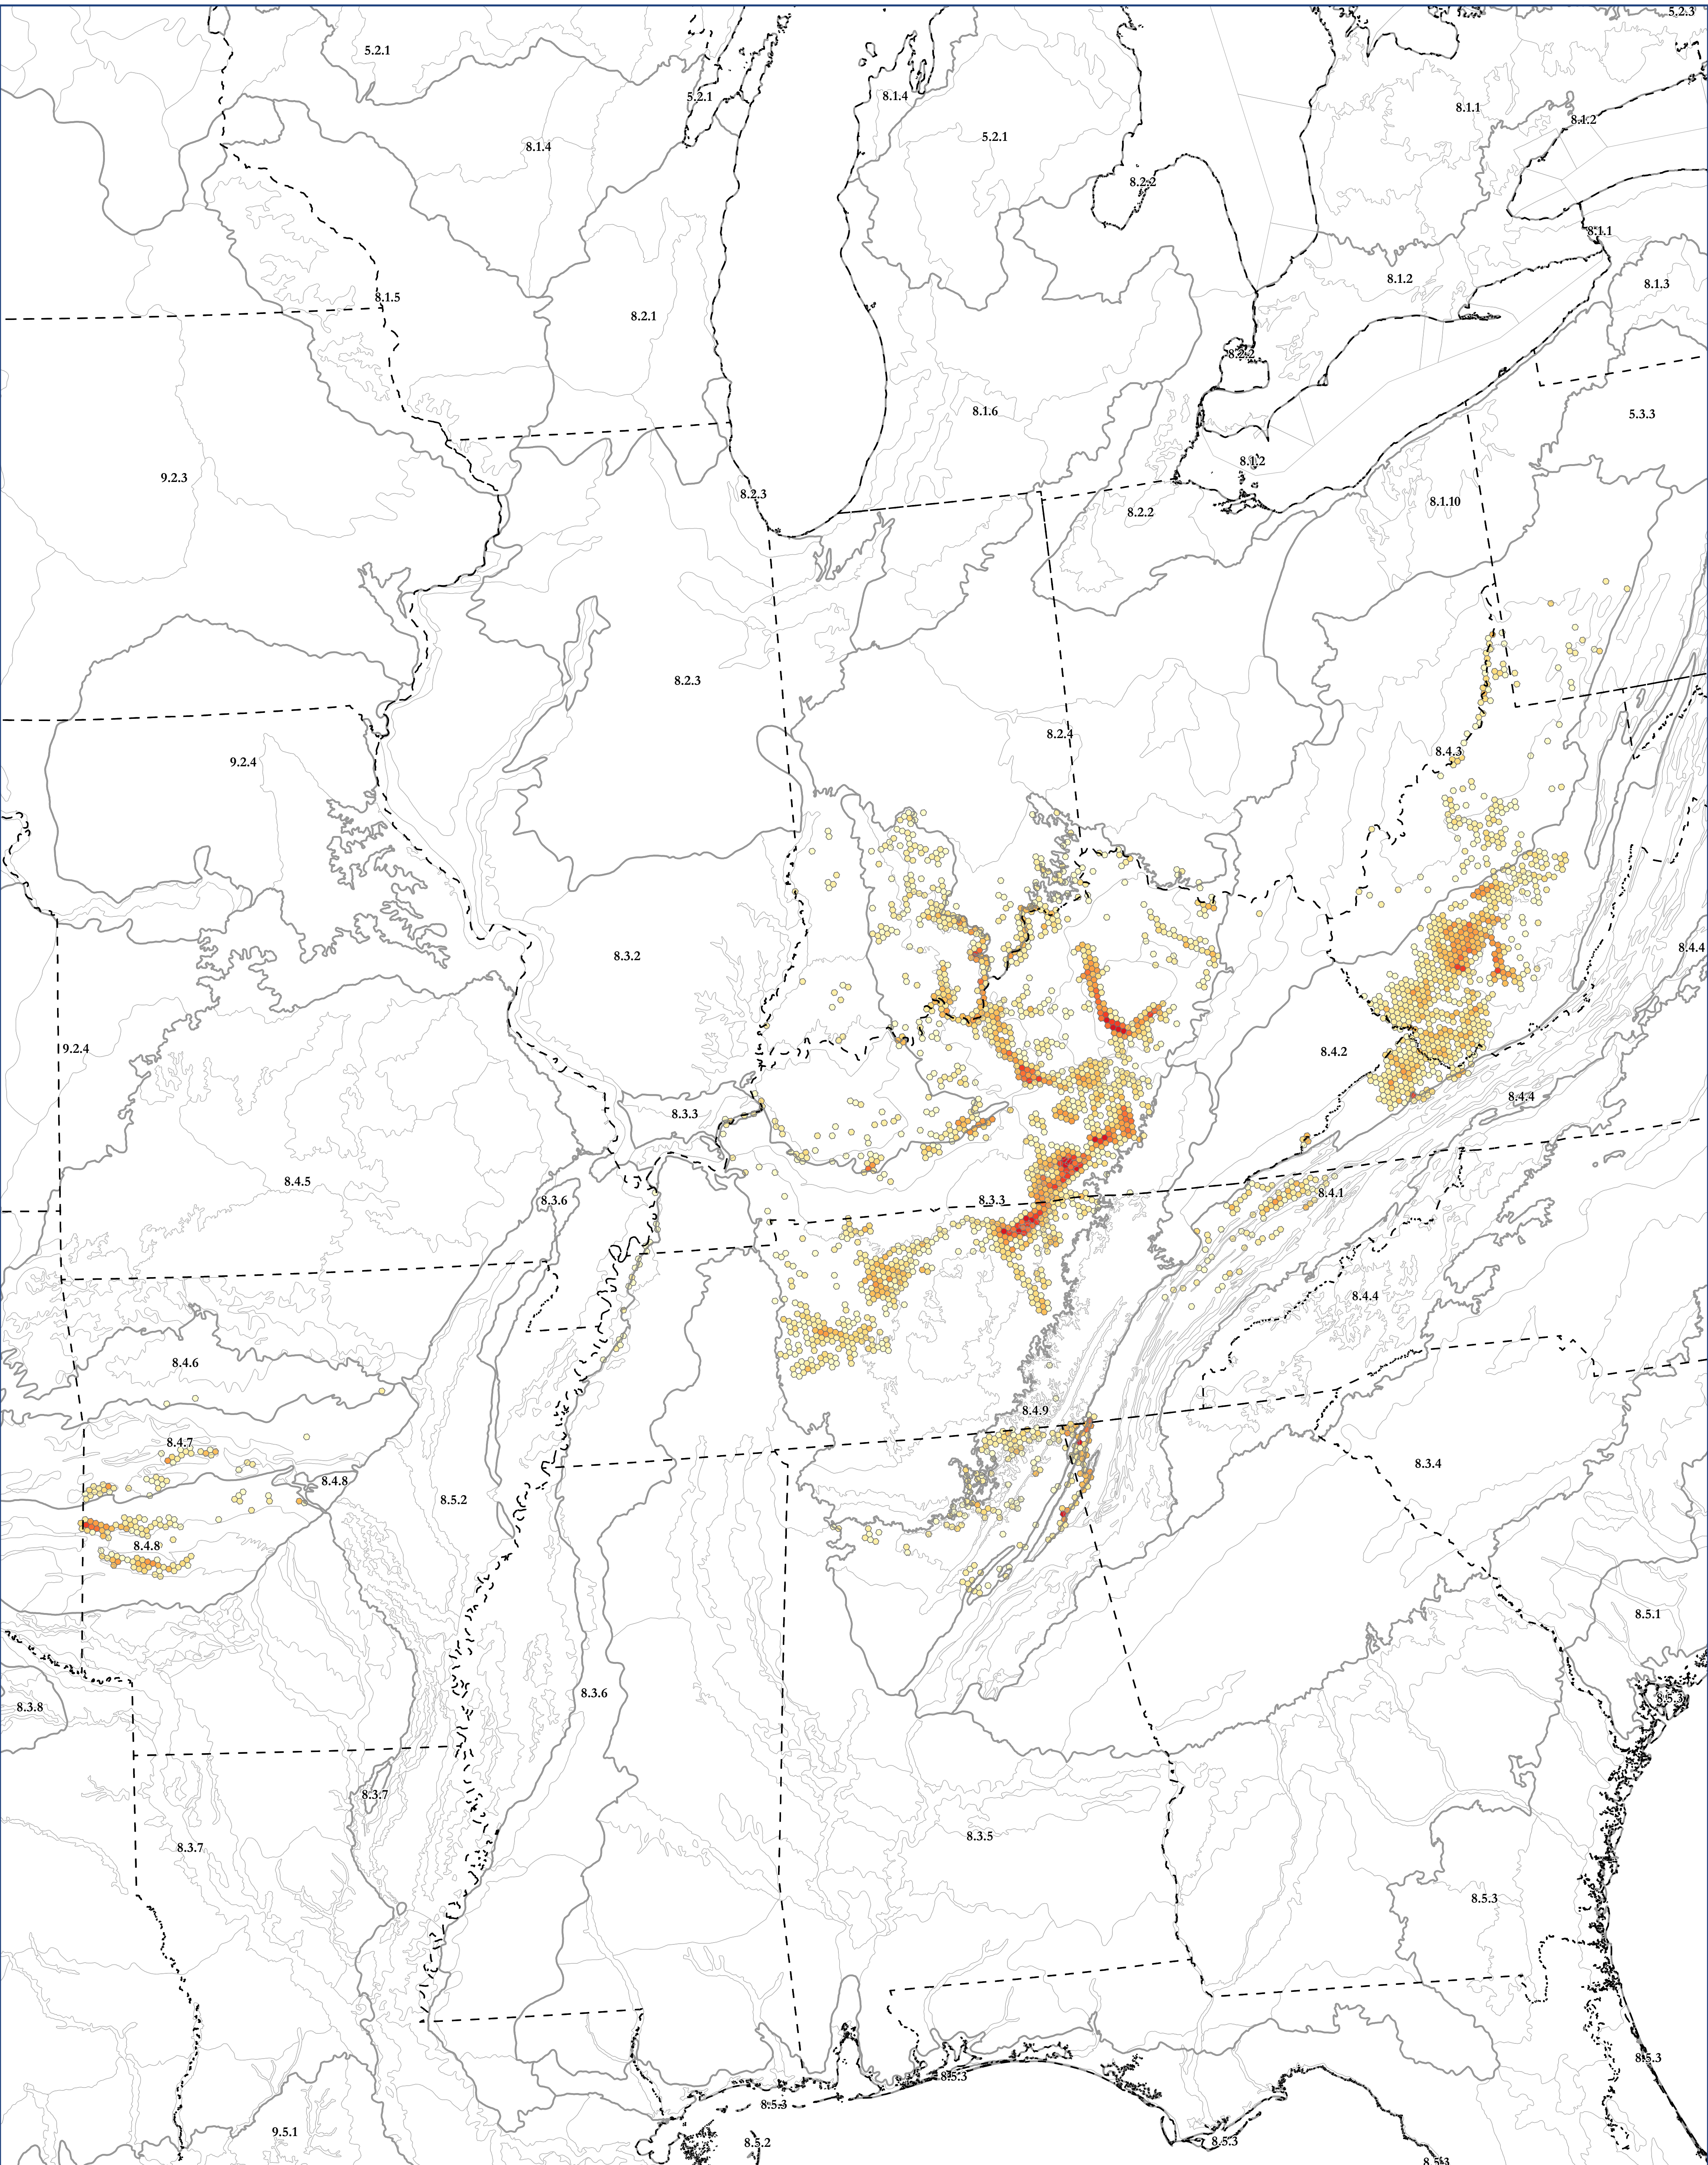

Map of: G841 Central Midwest-Interior Cliff & Rock Vegetation

Legend

Ecoregion Data Sourced From:

CEC Level III Ecoregions from: <http://www.ccc.org/north-american-environmental-atlas/terrestrial-ecoregions-level-iii/>

EPA Level IV Ecoregions from: <https://www.epa.gov/eco-research/level-iii-and-iv-ecoregions-continental-united-states>