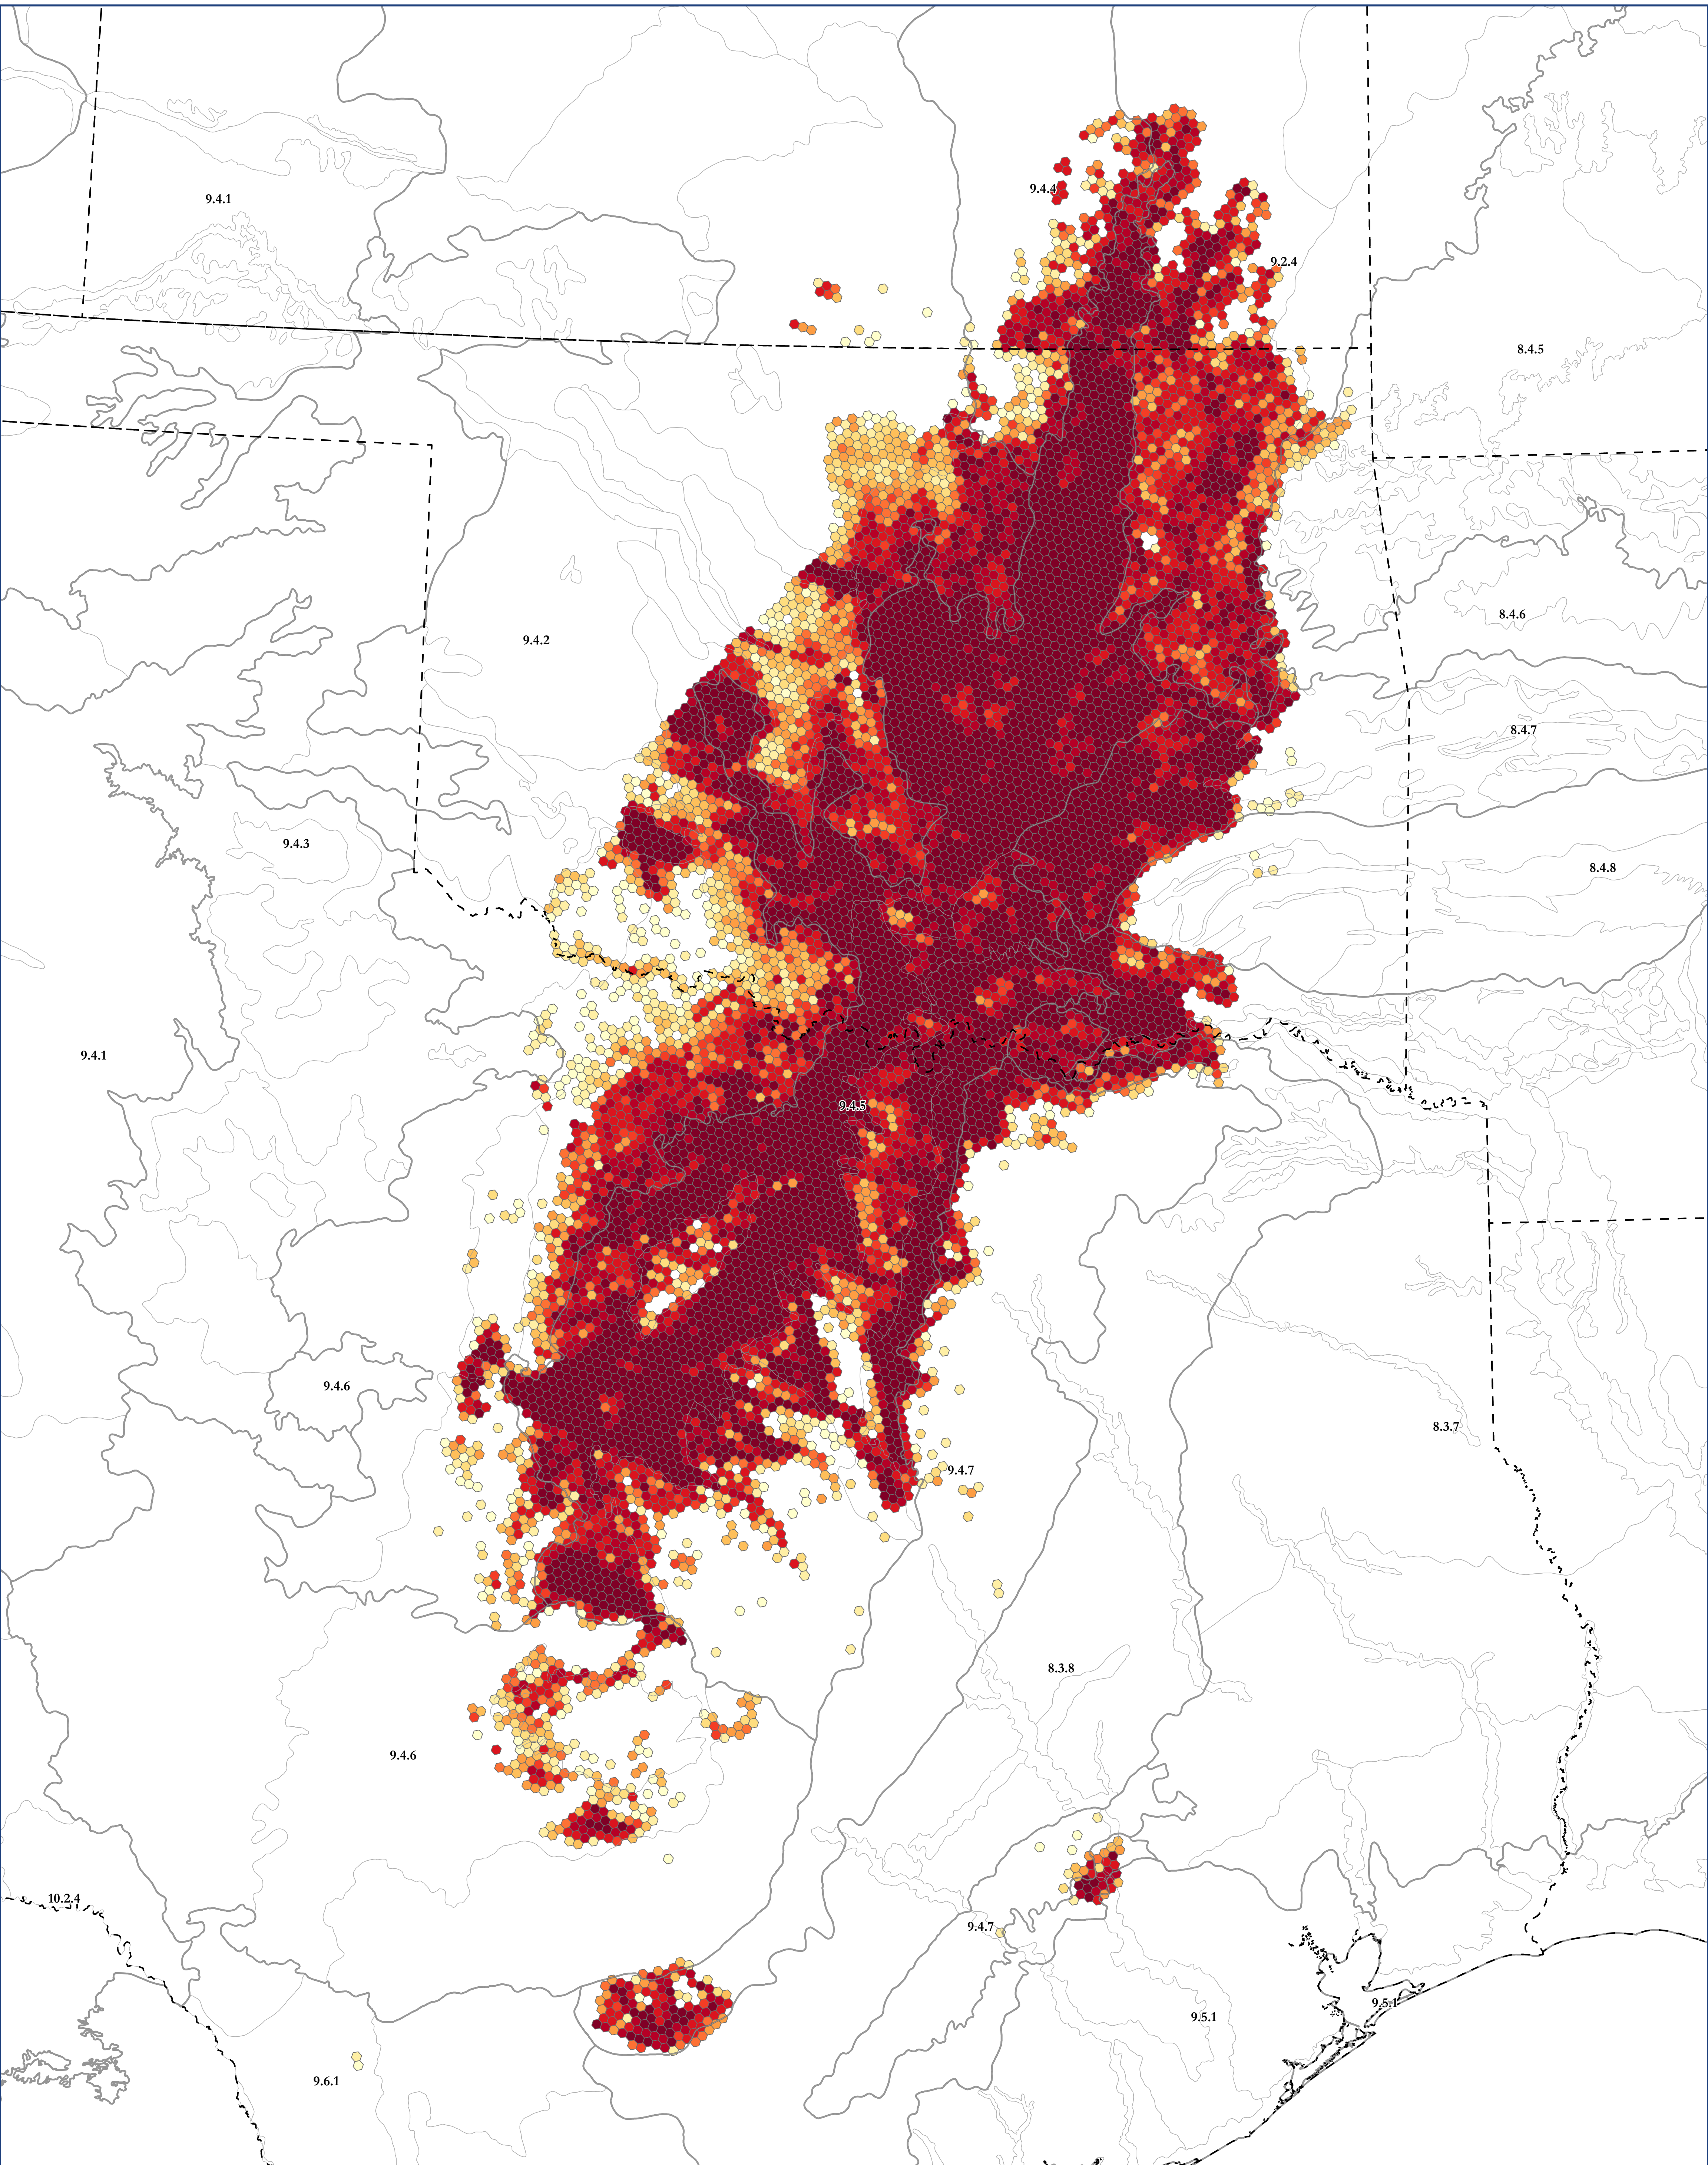

Map of: G887 Cross Timbers Woodland

Legend

Ecoregion Data Sourced From:

CEC Level III Ecoregions from: <http://www.ccc.org/north-american-environmental-atlas/terrestrial-ecoregions-level-iii/>

EPA Level IV Ecoregions from: <https://www.epa.gov/eco-research/level-iii-and-iv-ecoregions-continental-united-states>