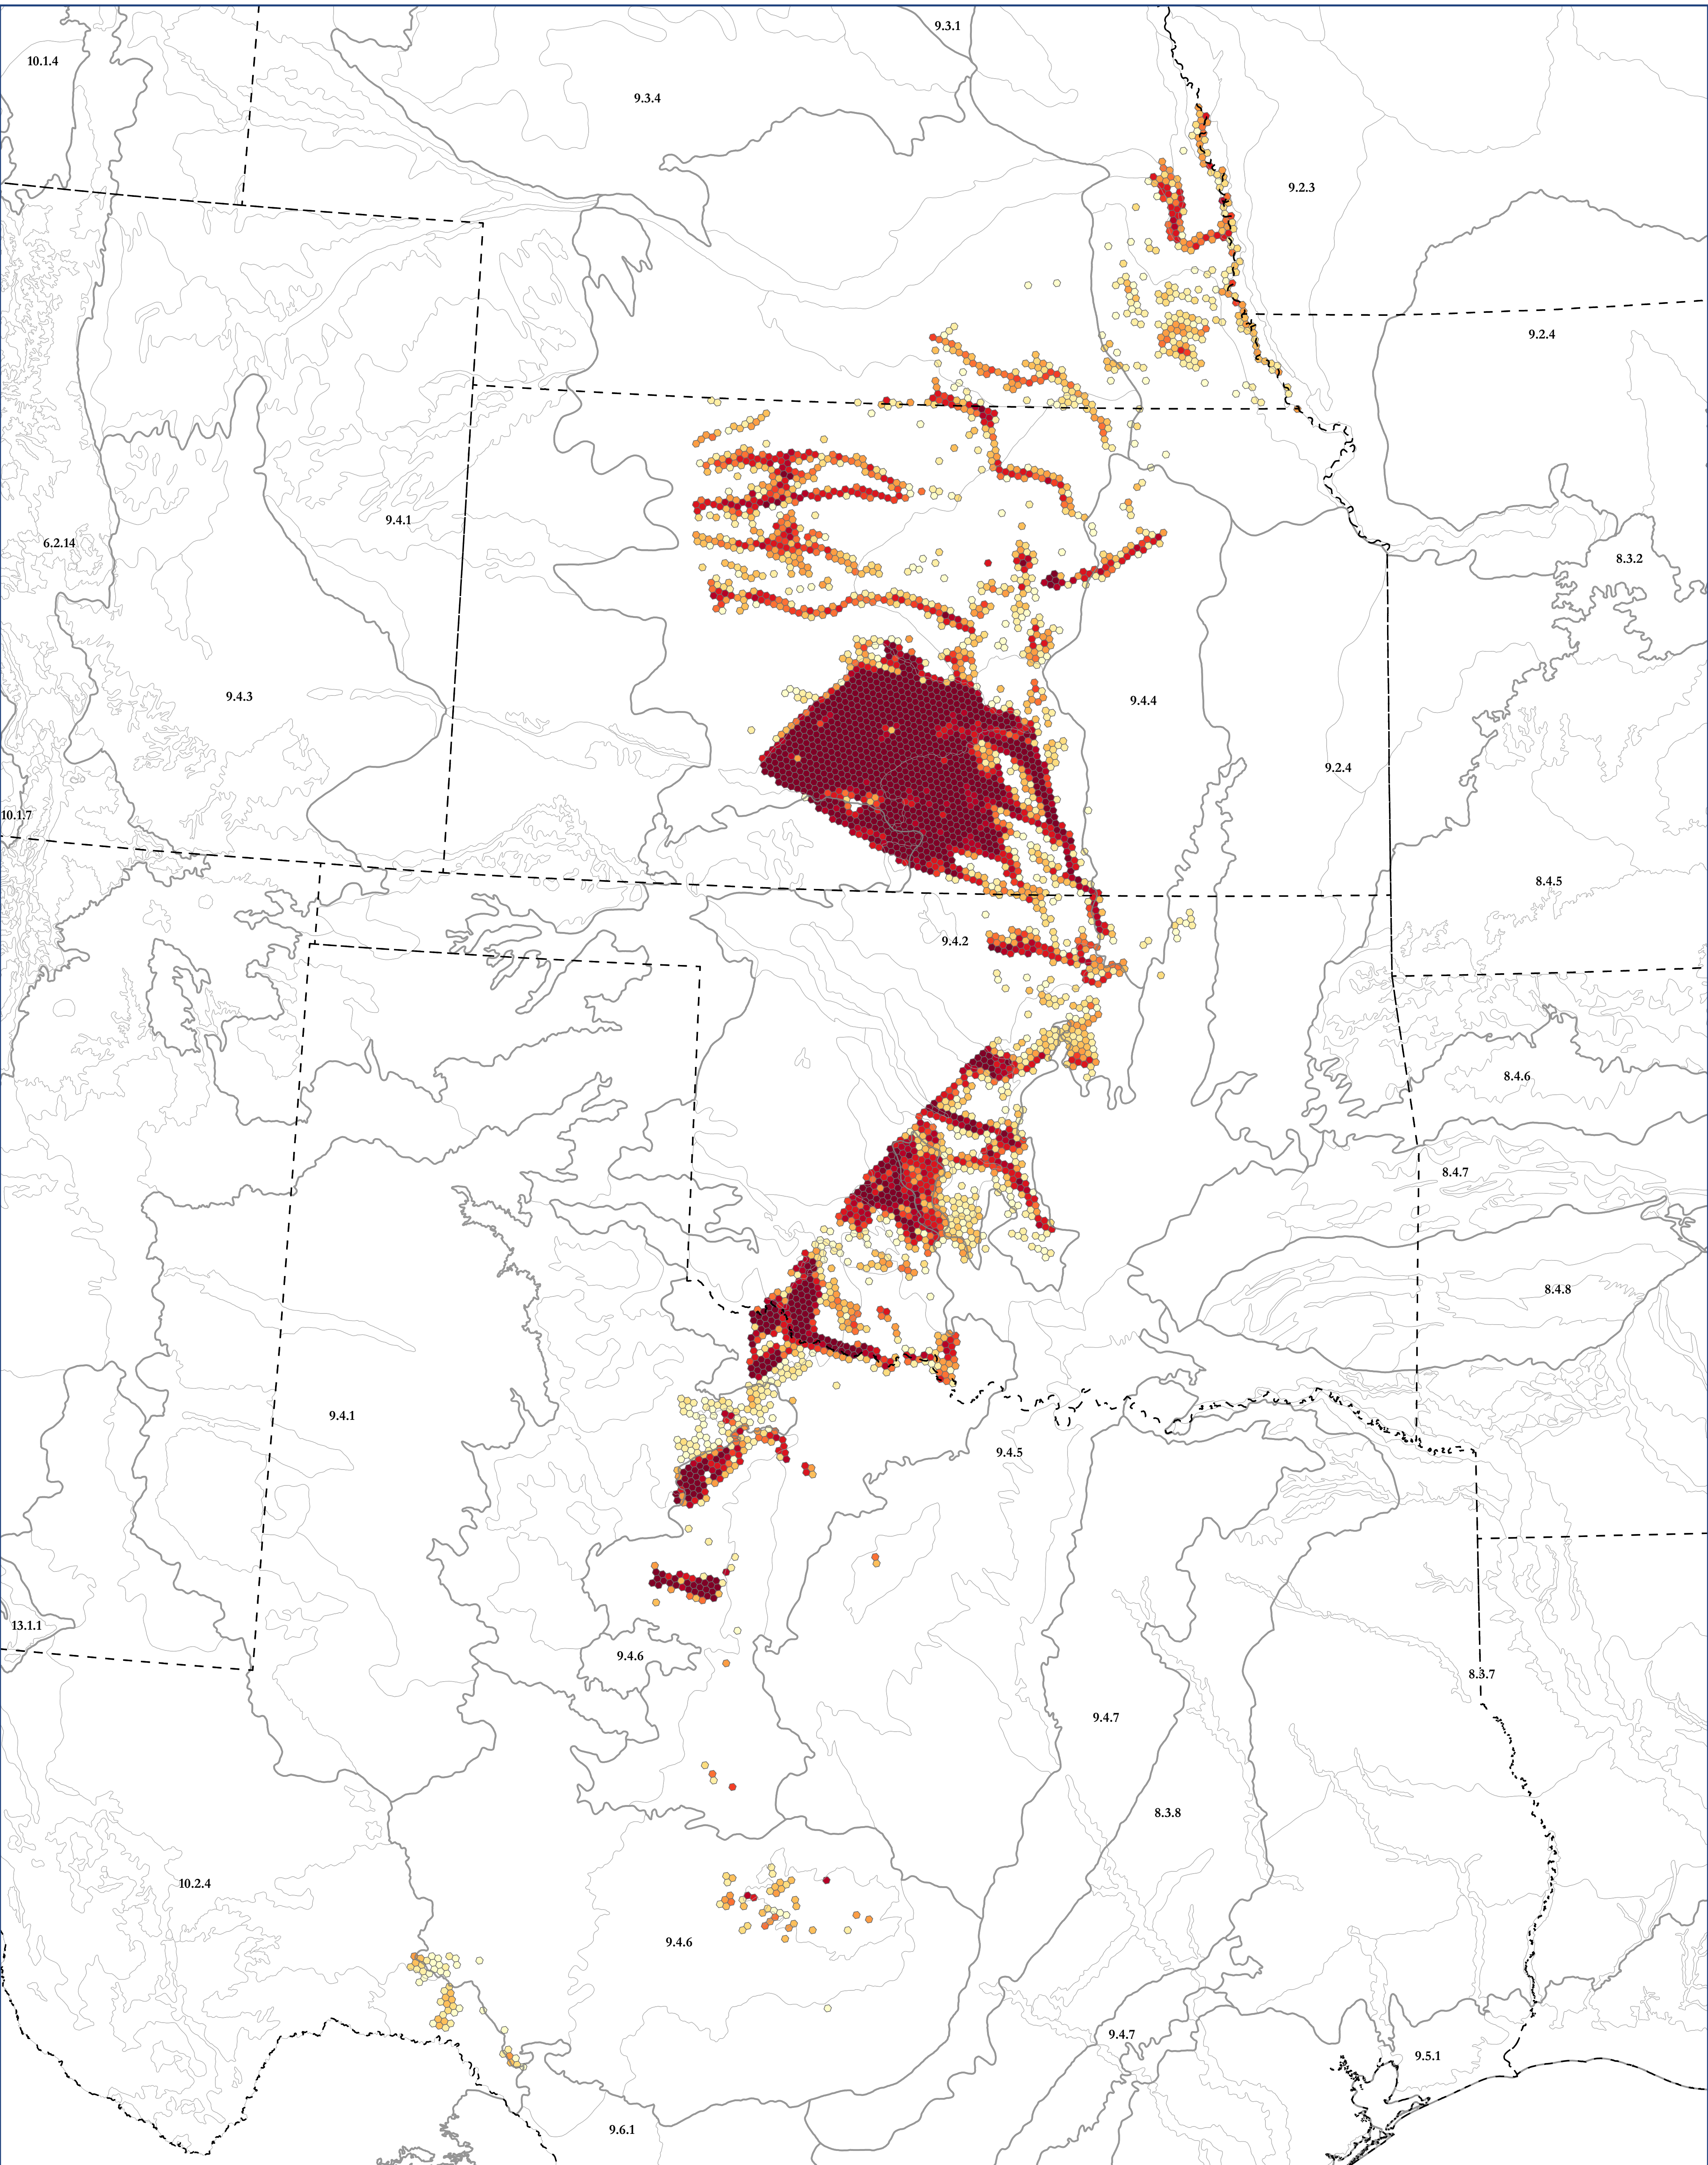

Map of: G888 Southern Great Plains Sand Prairie

Legend

Ecoregion Data Sourced From: