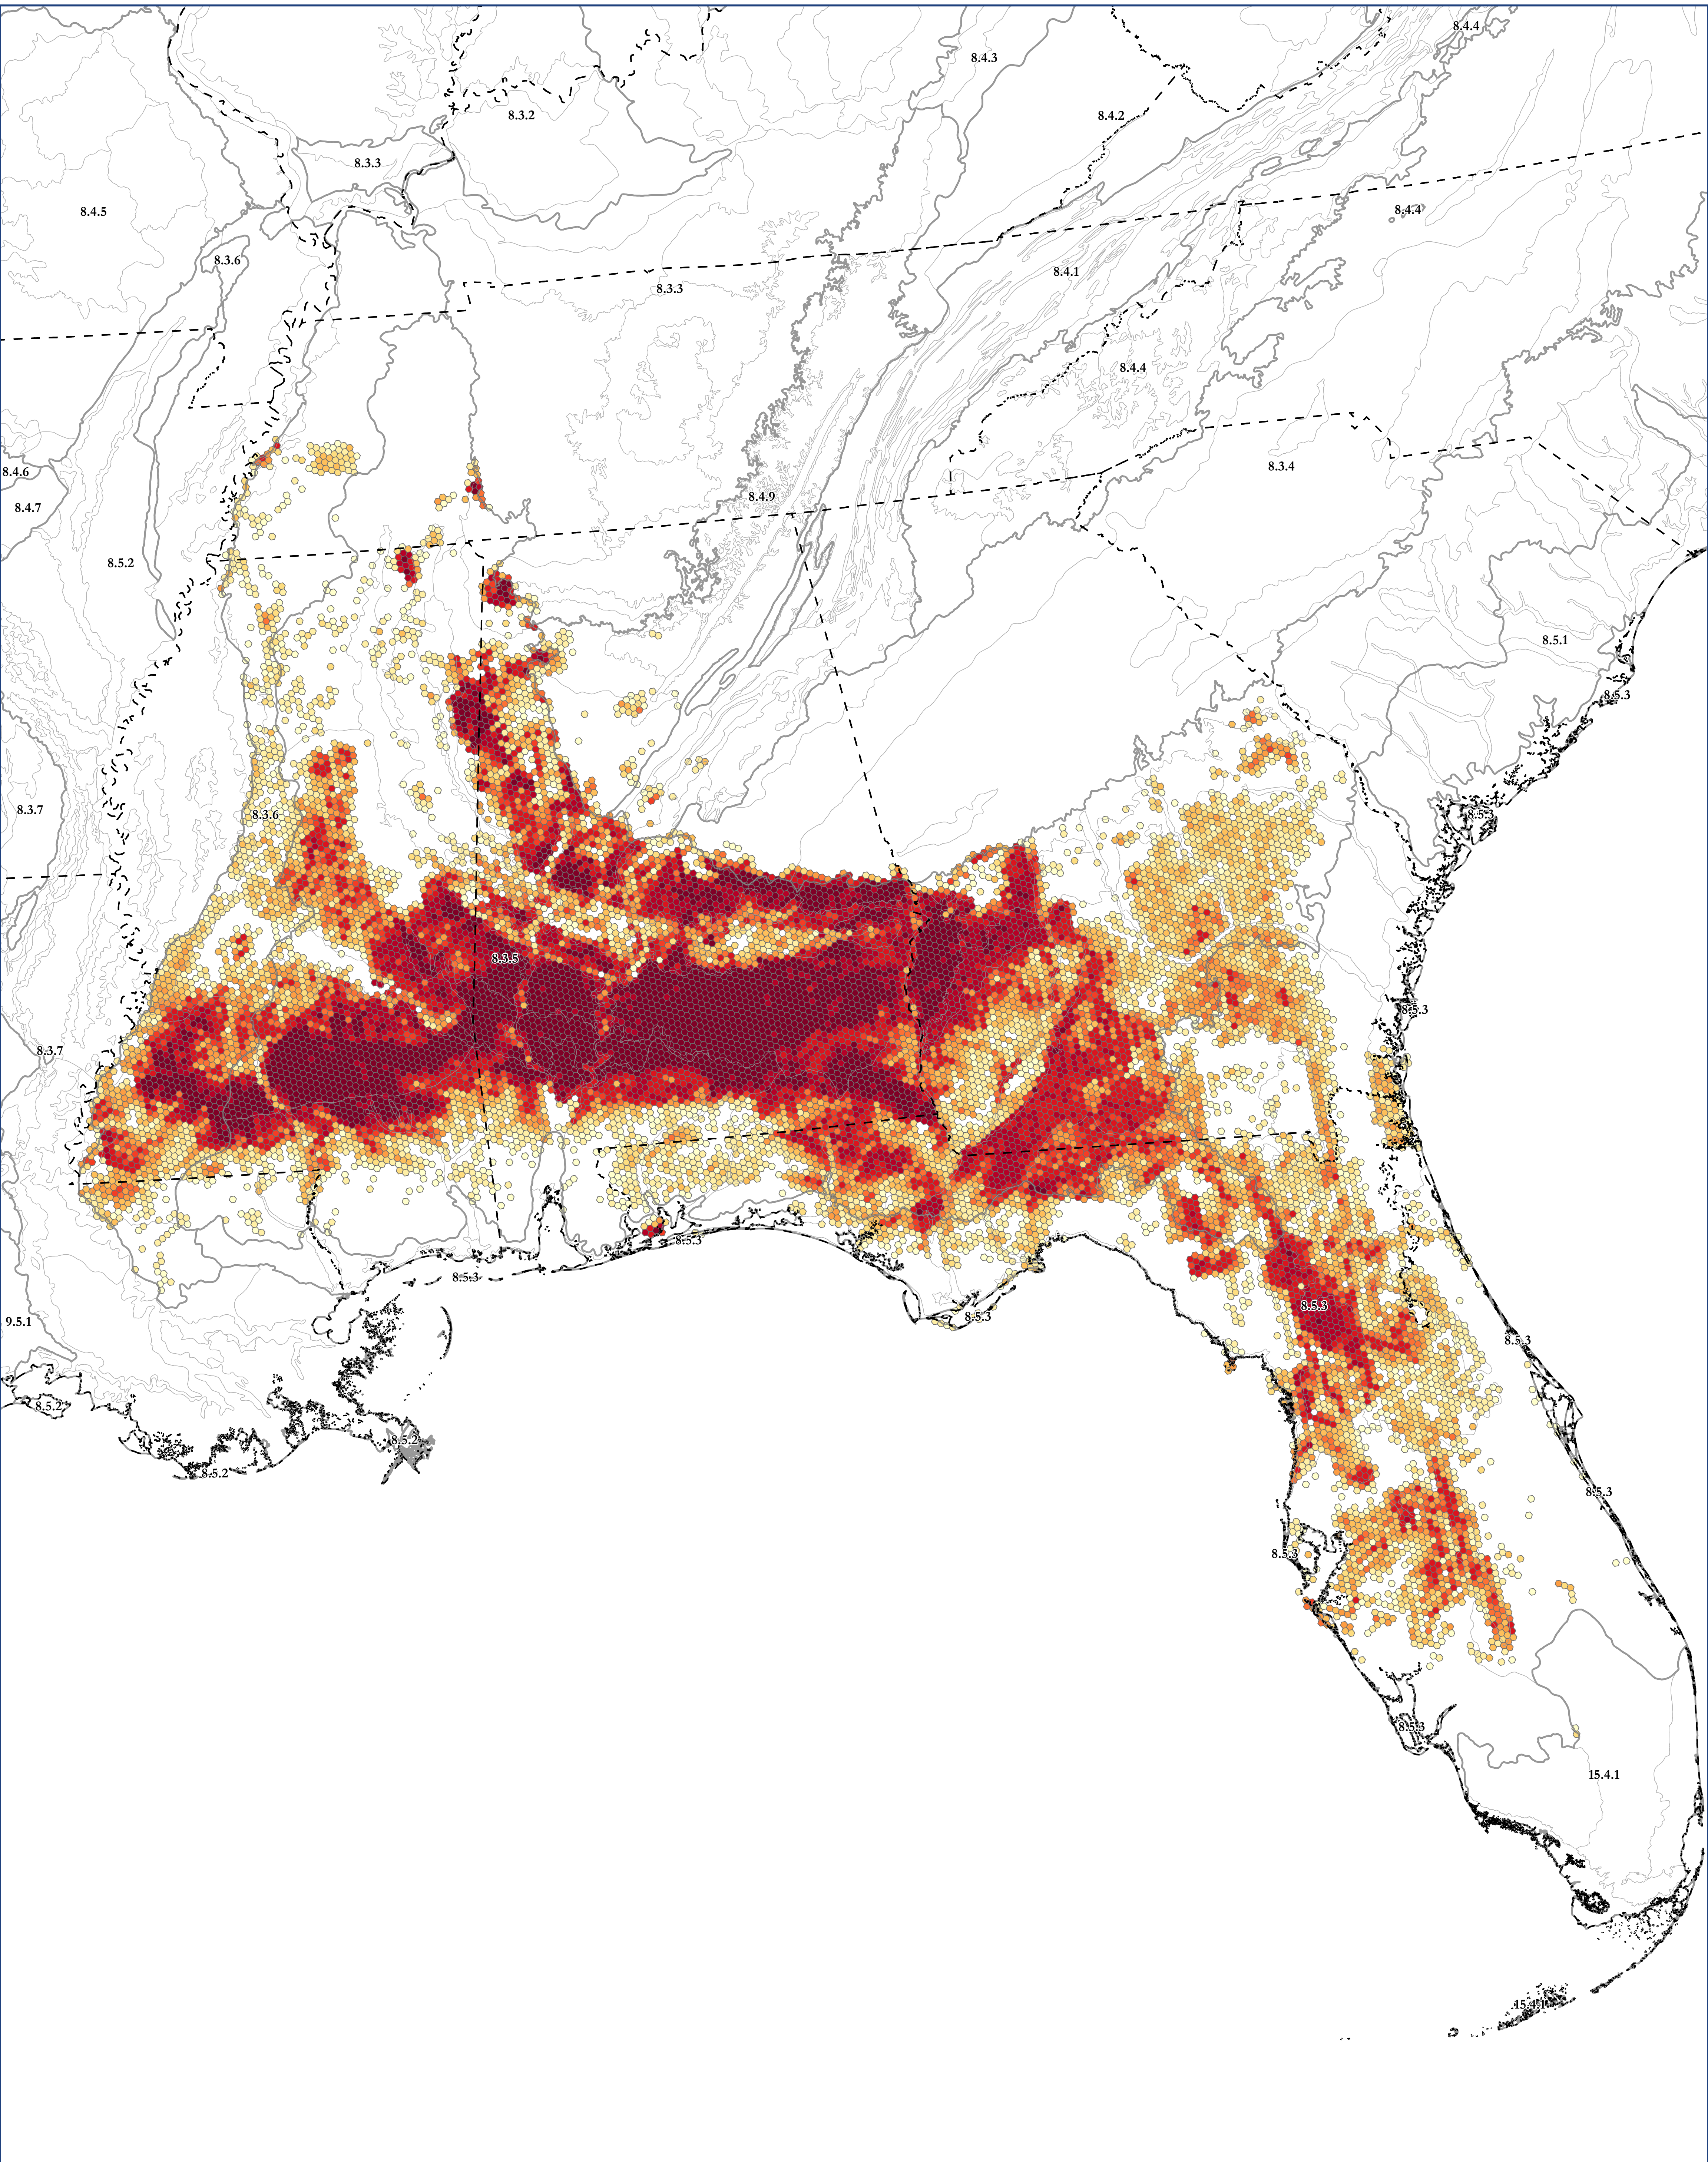

Map of: G895 Southern Coastal Dry Oak Forest

Legend

Ecoregion Data Sourced From:

CEC Level III Ecoregions from: <http://www.cec.org/north-american-environmental-atlas/terrestrial-ecoregions-level-iii/>

EPA Level IV Ecoregions from: <https://www.epa.gov/eco-research/level-iii-and-iv-ecoregions-continental-united-states>