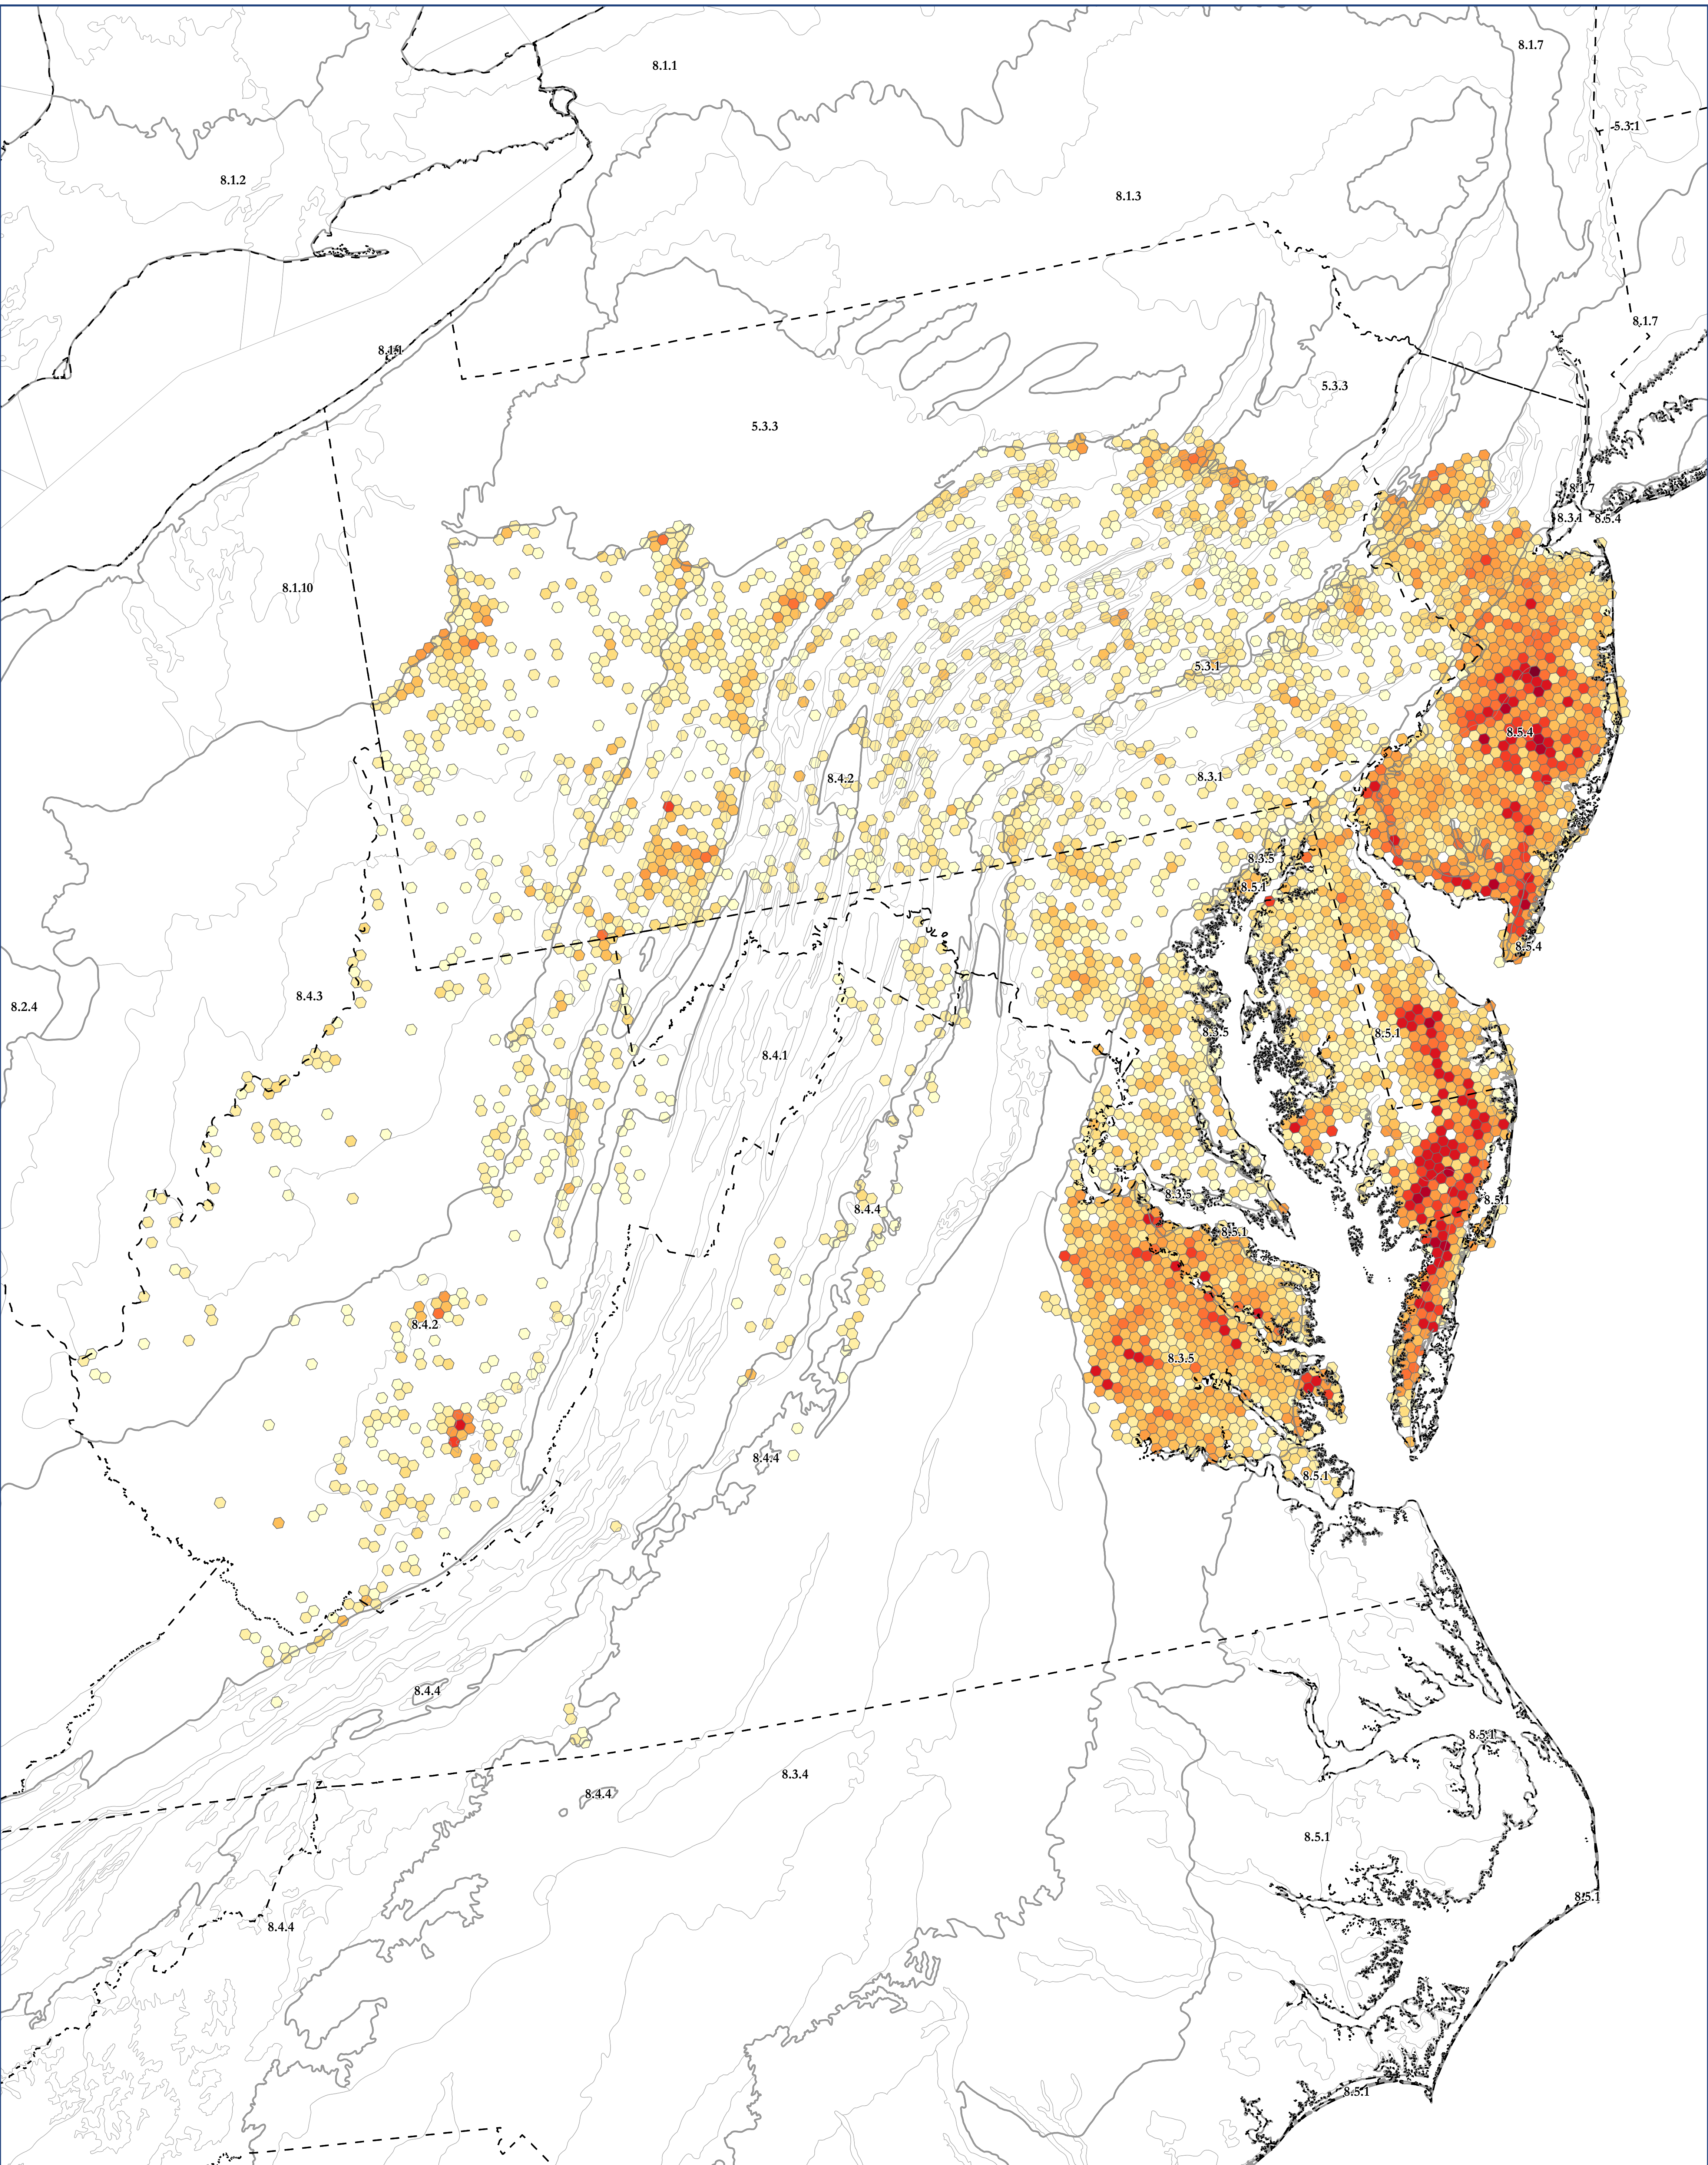

# Map of: G904 Laurentian-Acadian Wet Meadow & Shrub Swamp

Legend

Ecoregion Data Sourced From:

CEC Level III Ecoregions from: <http://www.ccc.org/north-american-environmental-atlas/terrestrial-ecoregions-level-iii/>

EPA Level IV Ecoregions from: <https://www.epa.gov/eco-research/level-iii-and-iv-ecoregions-continental-united-states>