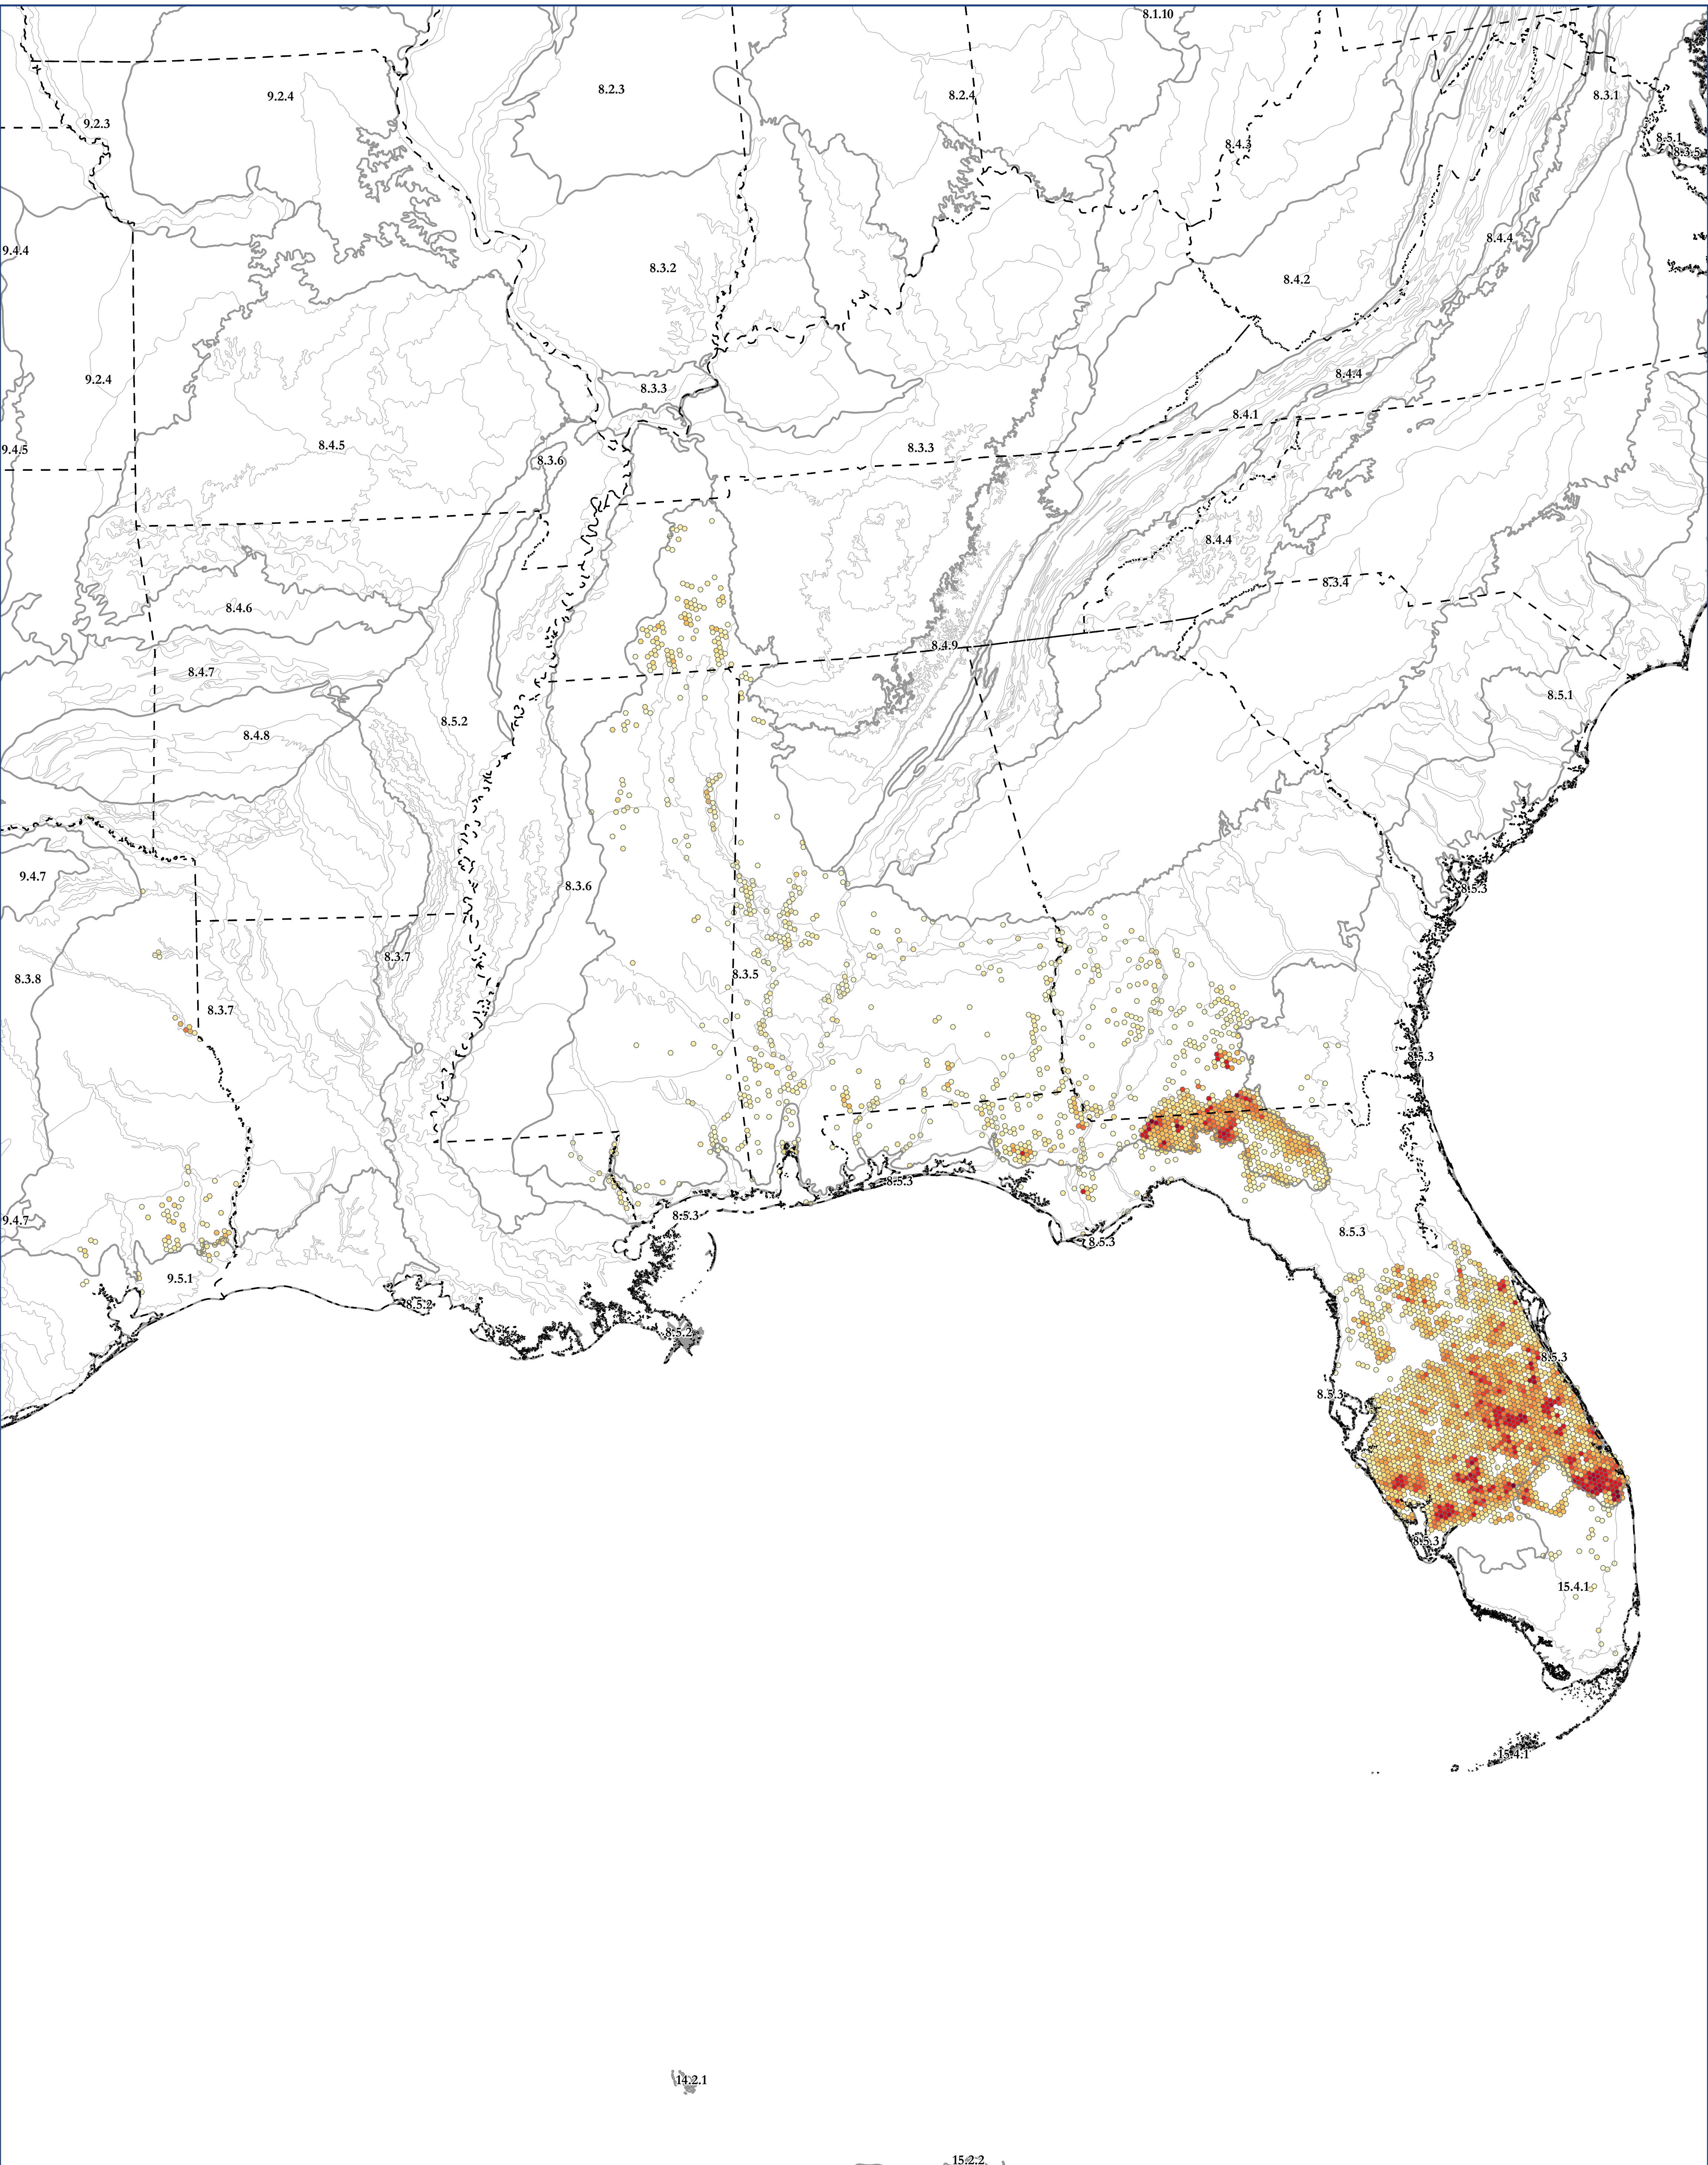

Map of: G915 South Atlantic & Gulf Coastal Plain Pondshore

Legend

Ecoregion Data Sourced From:
CEC Level III Ecoregions from: <http://www.ccc.org/north-american-environmental-atlas/terrestrial-coreions-level-iii/>
EPA Level IV Ecoregions from: <https://www.epa.gov/eco-research/level-iii-and-iv-ecoregions-continental-united-states>