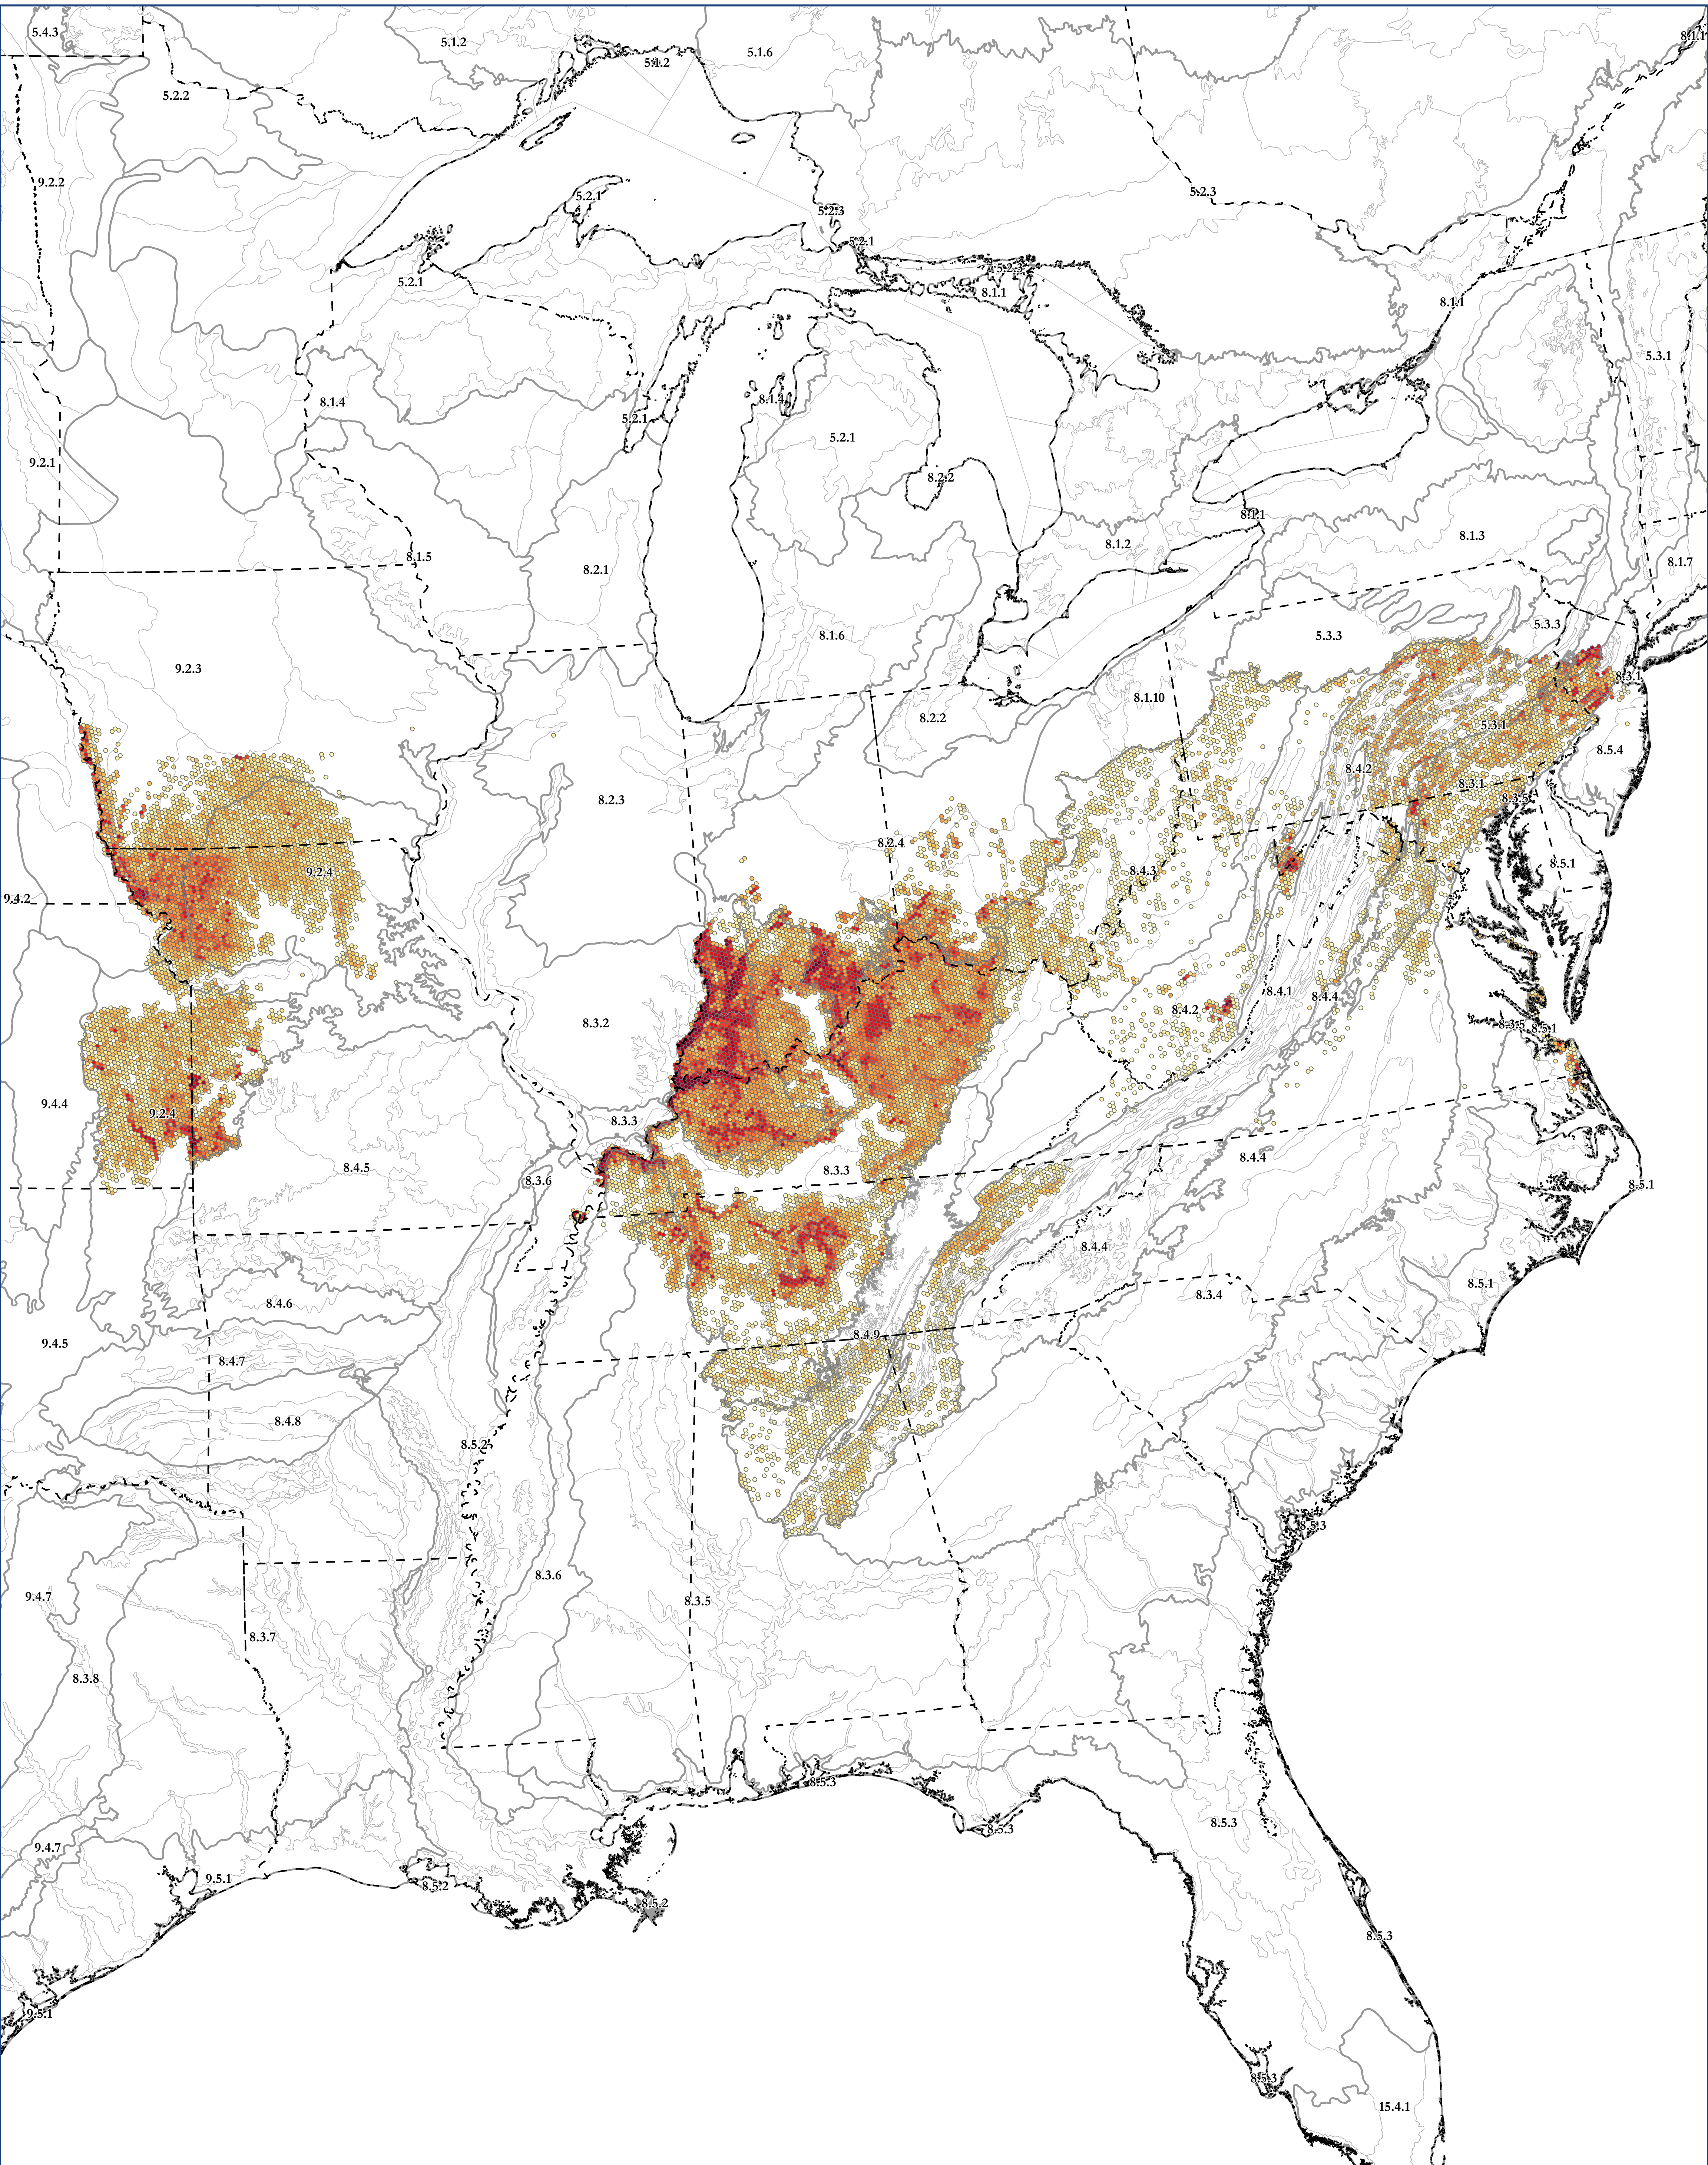

Map of: G918 Central Appalachian-Northeast Alkaline Swamp

Legend

Ecoregion Data Sourced From:

CEC Level III Ecoregions from: <http://www.ccc.org/north-american-environmental-atlas/terrestrial-ecoregions-level-iii/>
EPA Level IV Ecoregions from: <https://www.epa.gov/eco-research/level-iii-and-iv-ecoregions-continental-united-states>