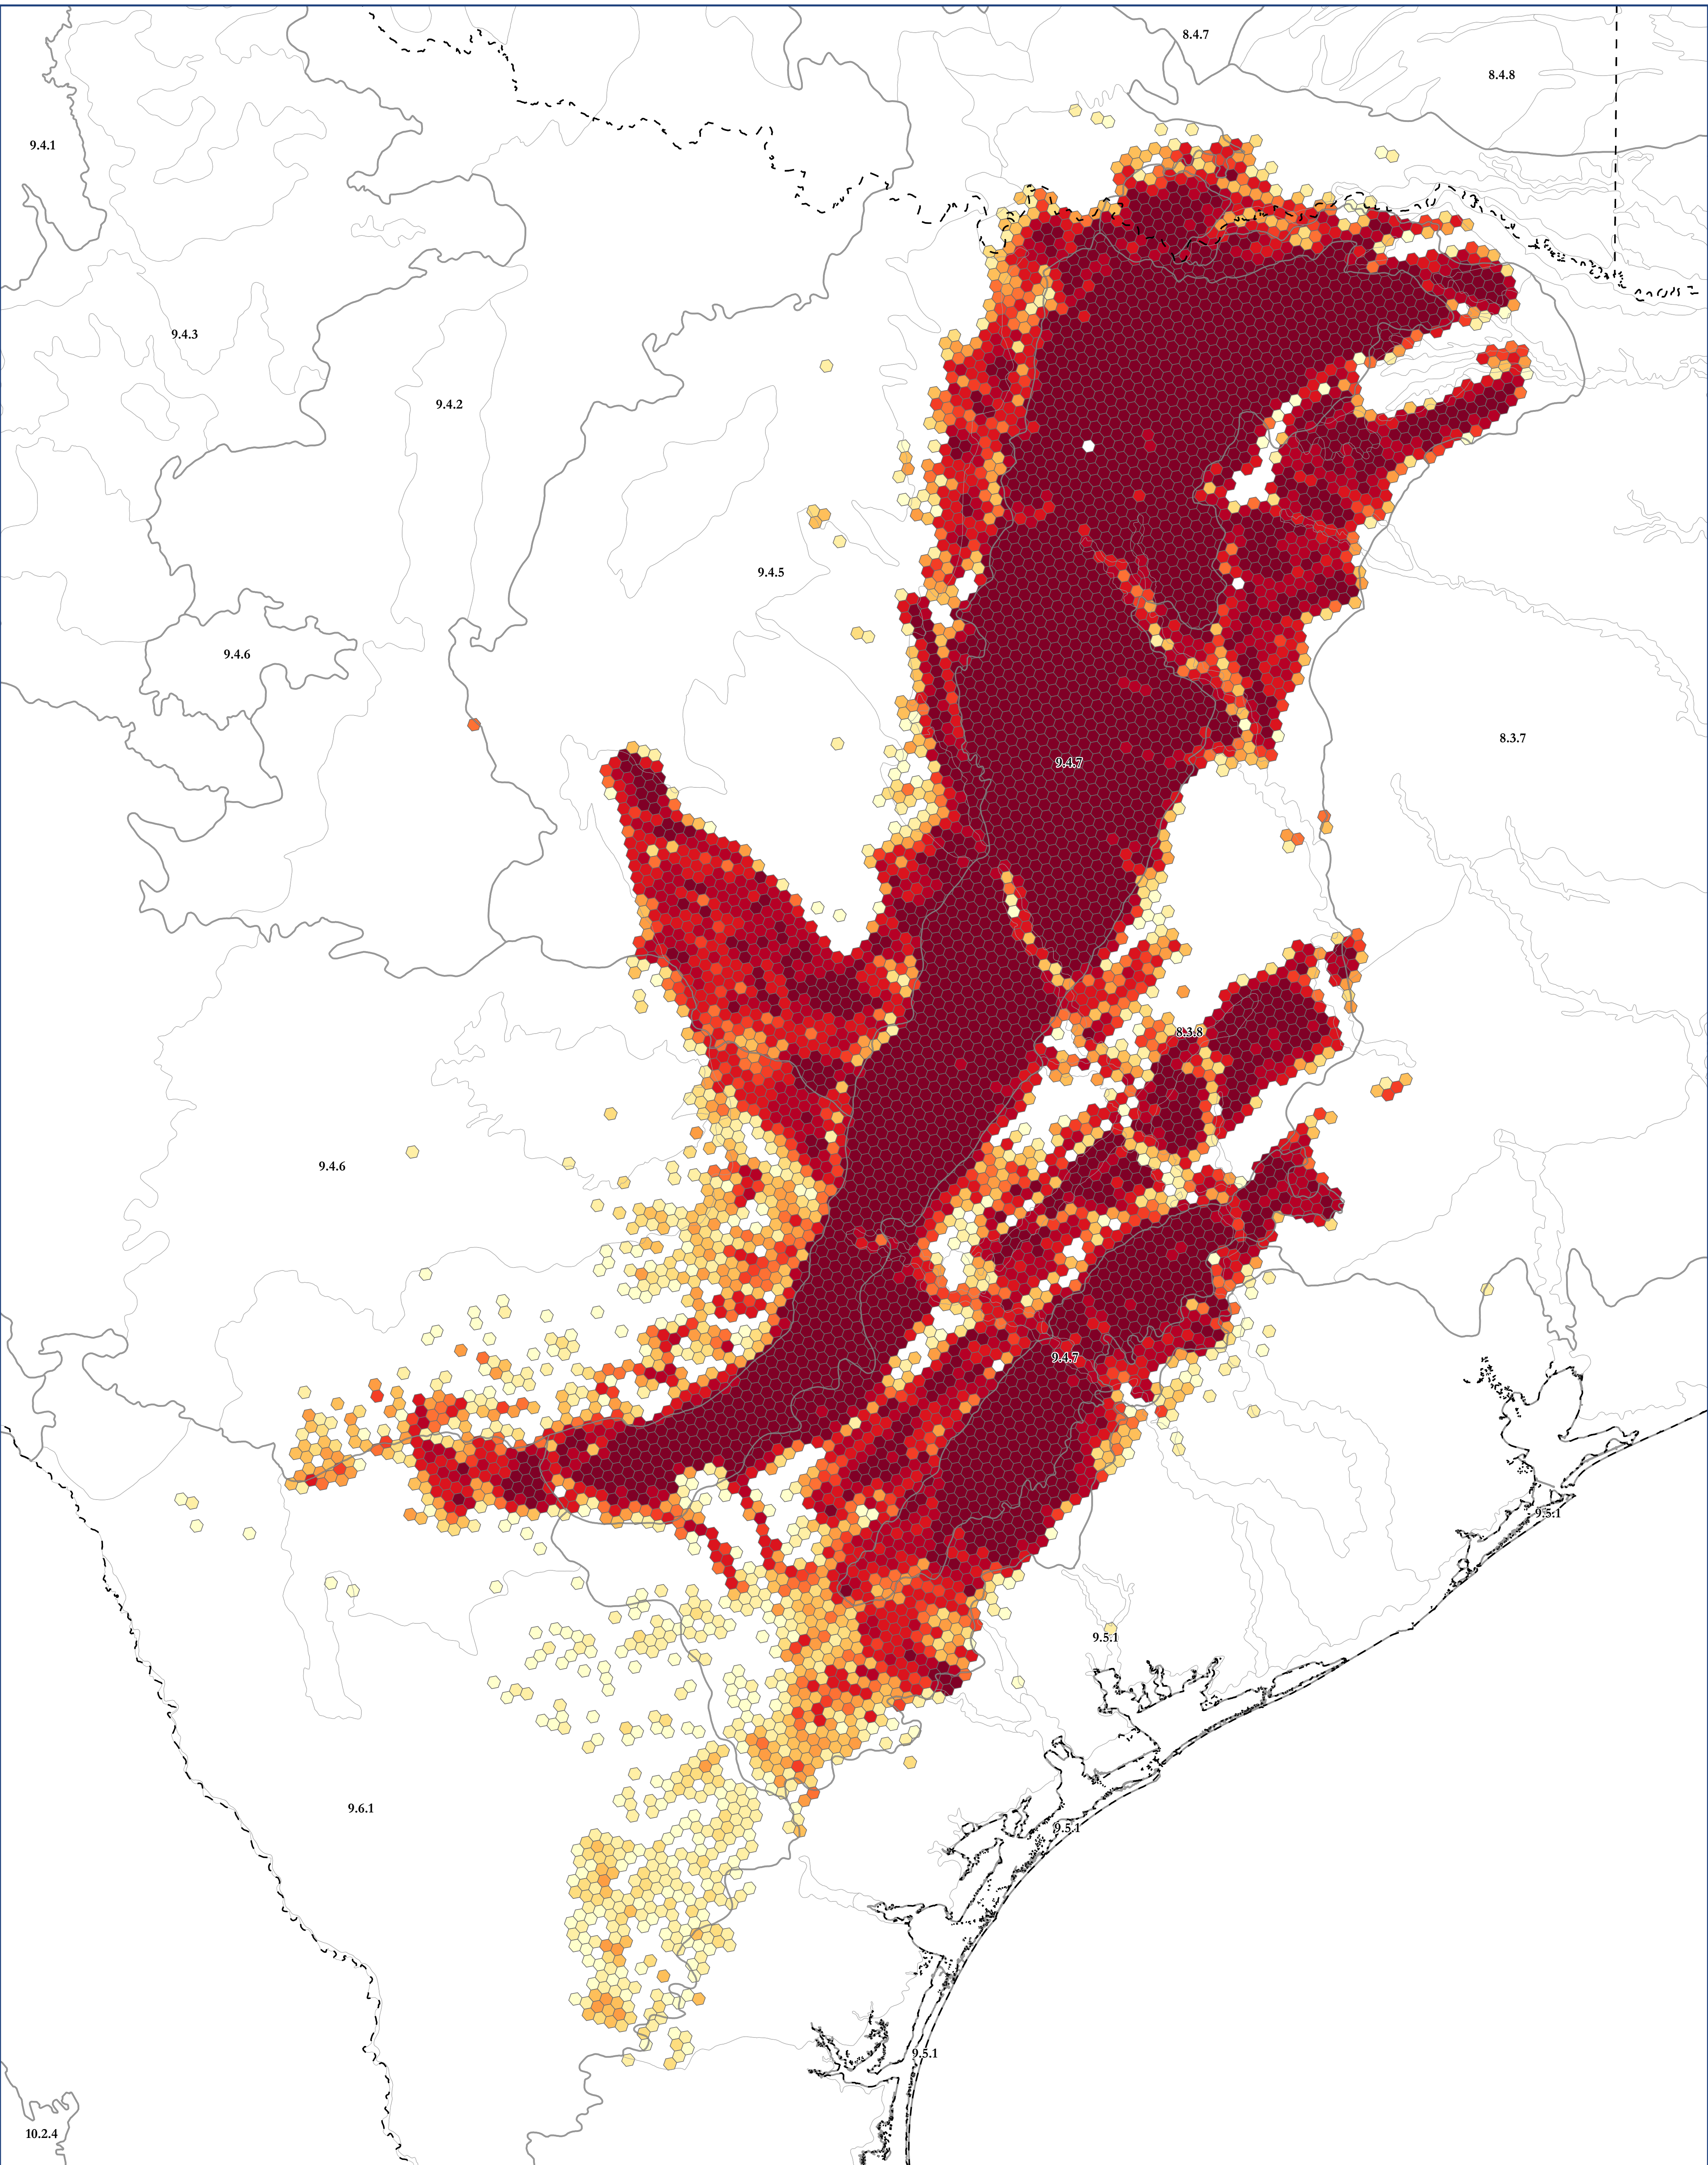

Map of: G980 Texas Blackland Prairie

Legend

Ecoregion Data Sourced From: