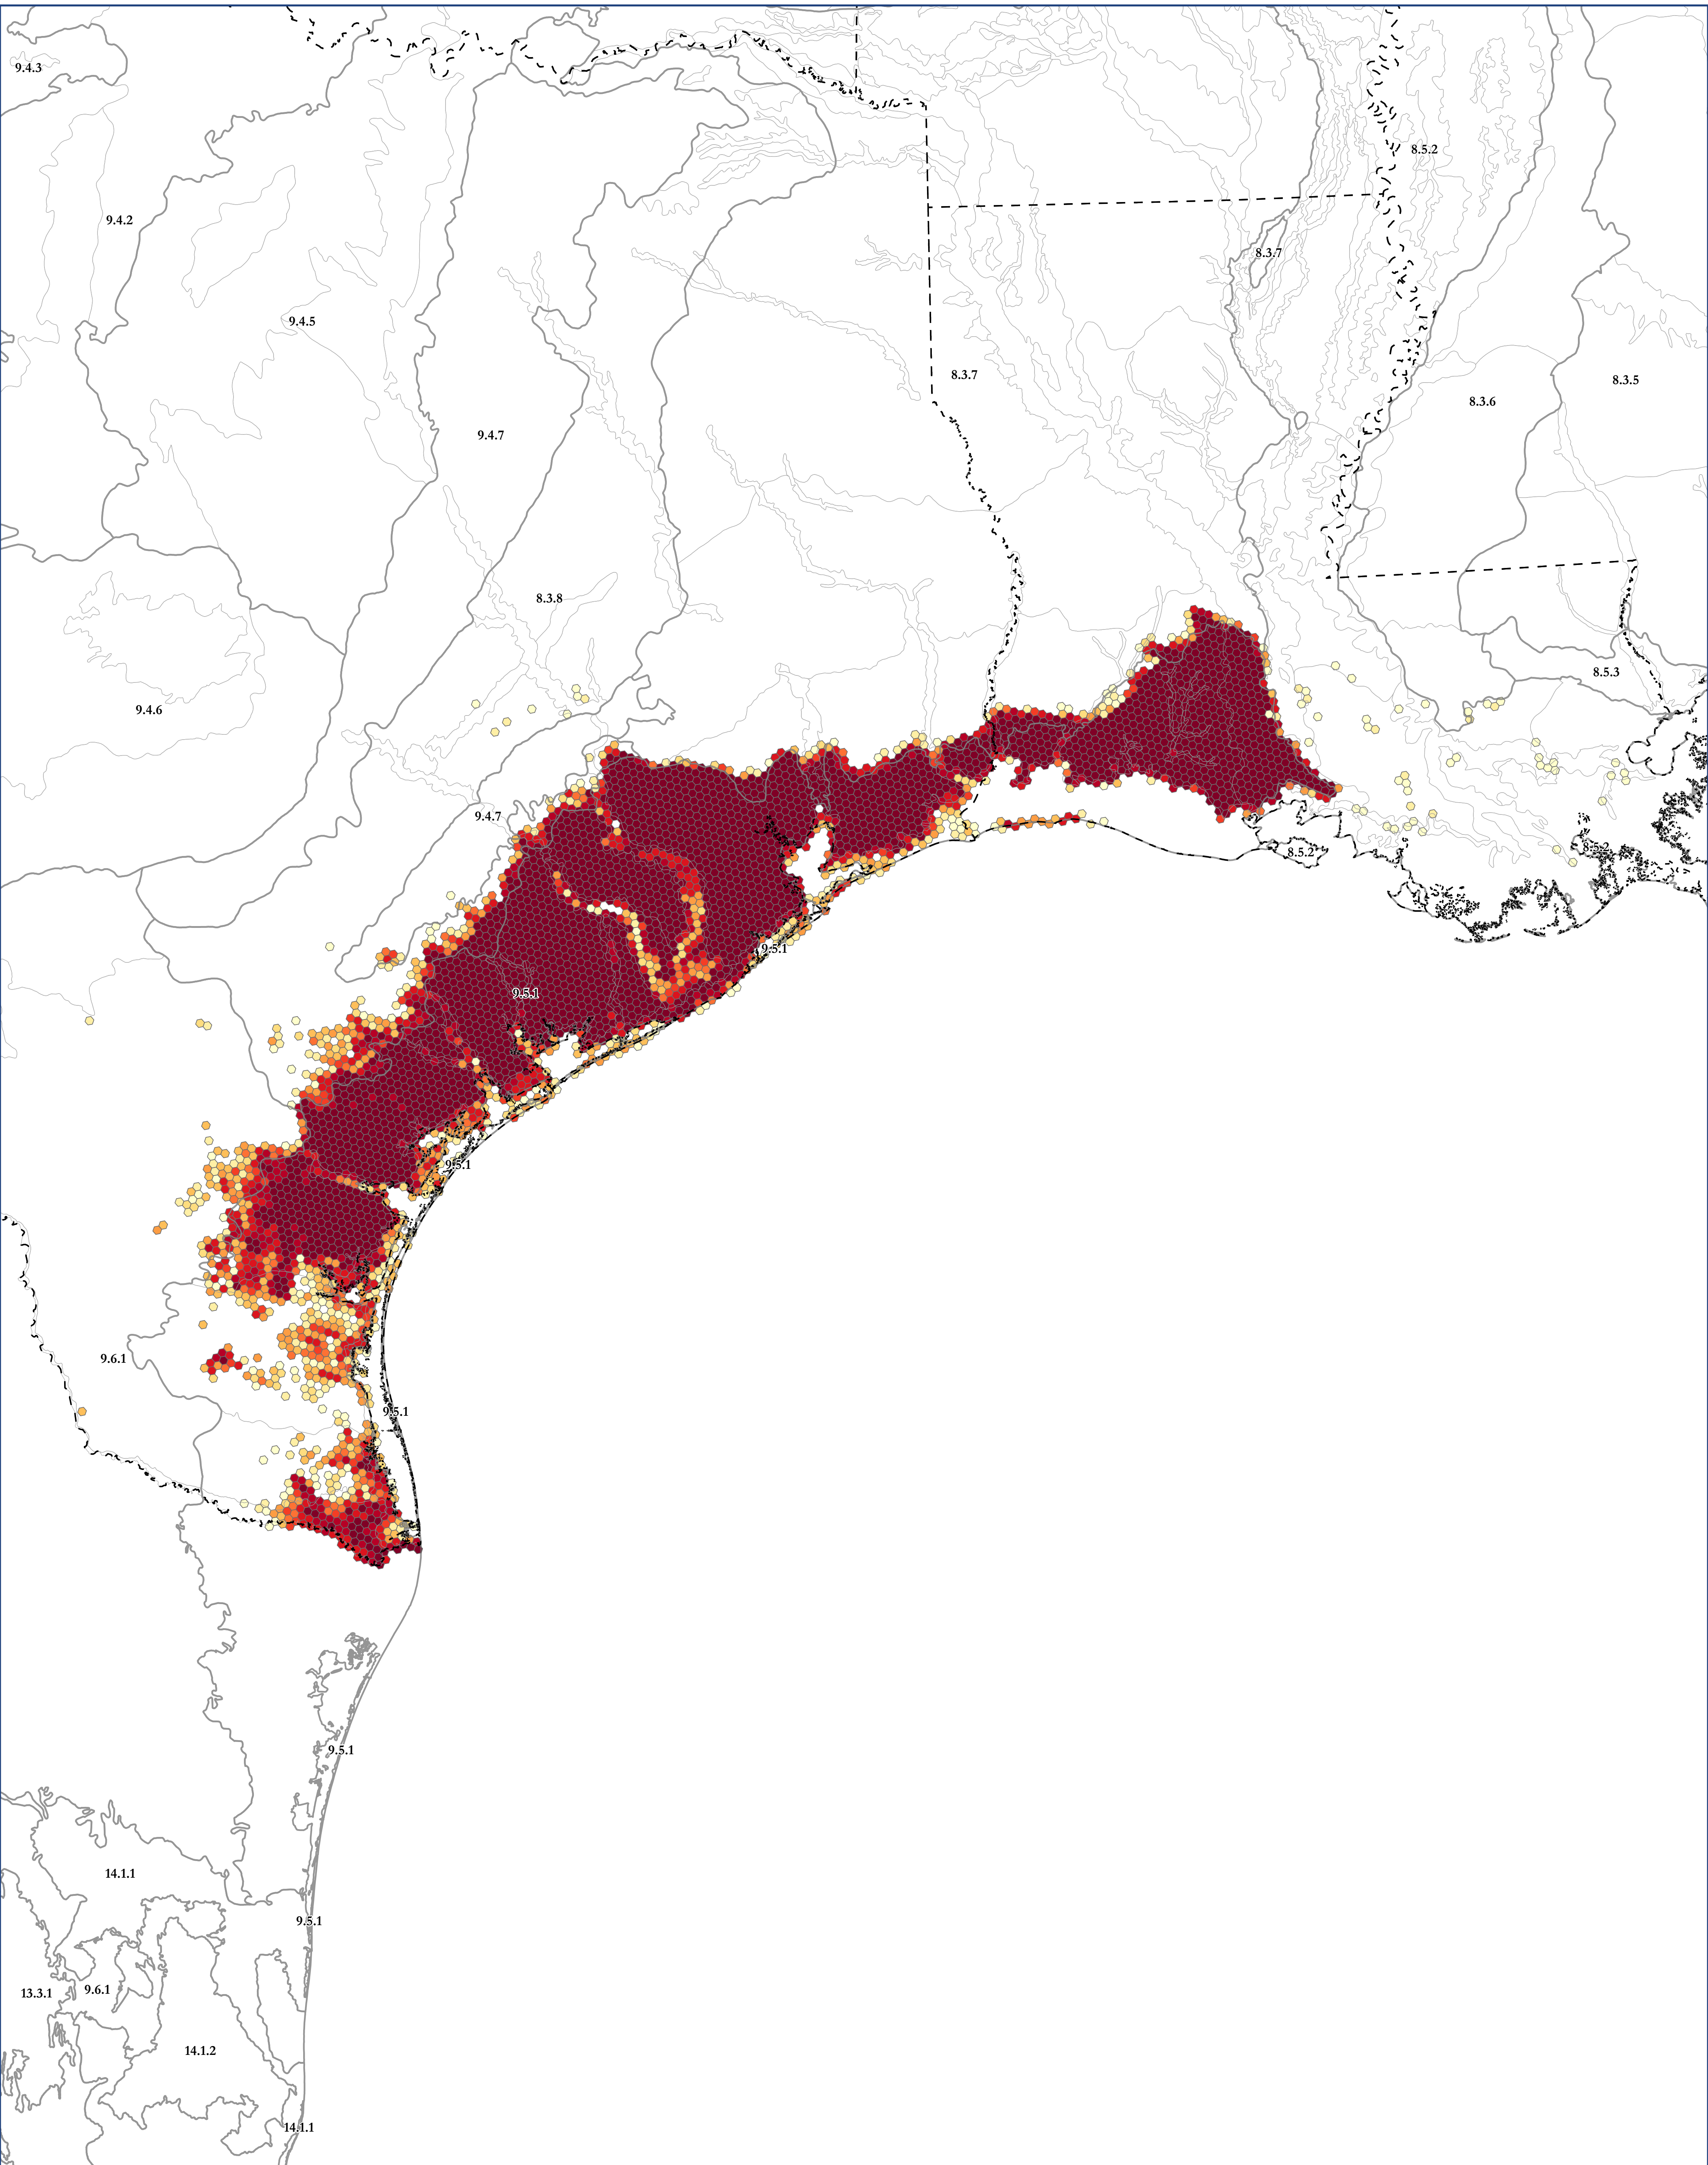

Map of: G981 Gulf Coastal Prairie

Legend

Ecoregion Data Sourced From:

CEC Level III Ecoregions from: <http://www.ccc.org/north-american-environmental-atlas/terrestrial-ecoregions-level-iii/>

EPA Level IV Ecoregions from: <https://www.epa.gov/eco-research/level-iii-and-iv-ecoregions-continental-united-states>