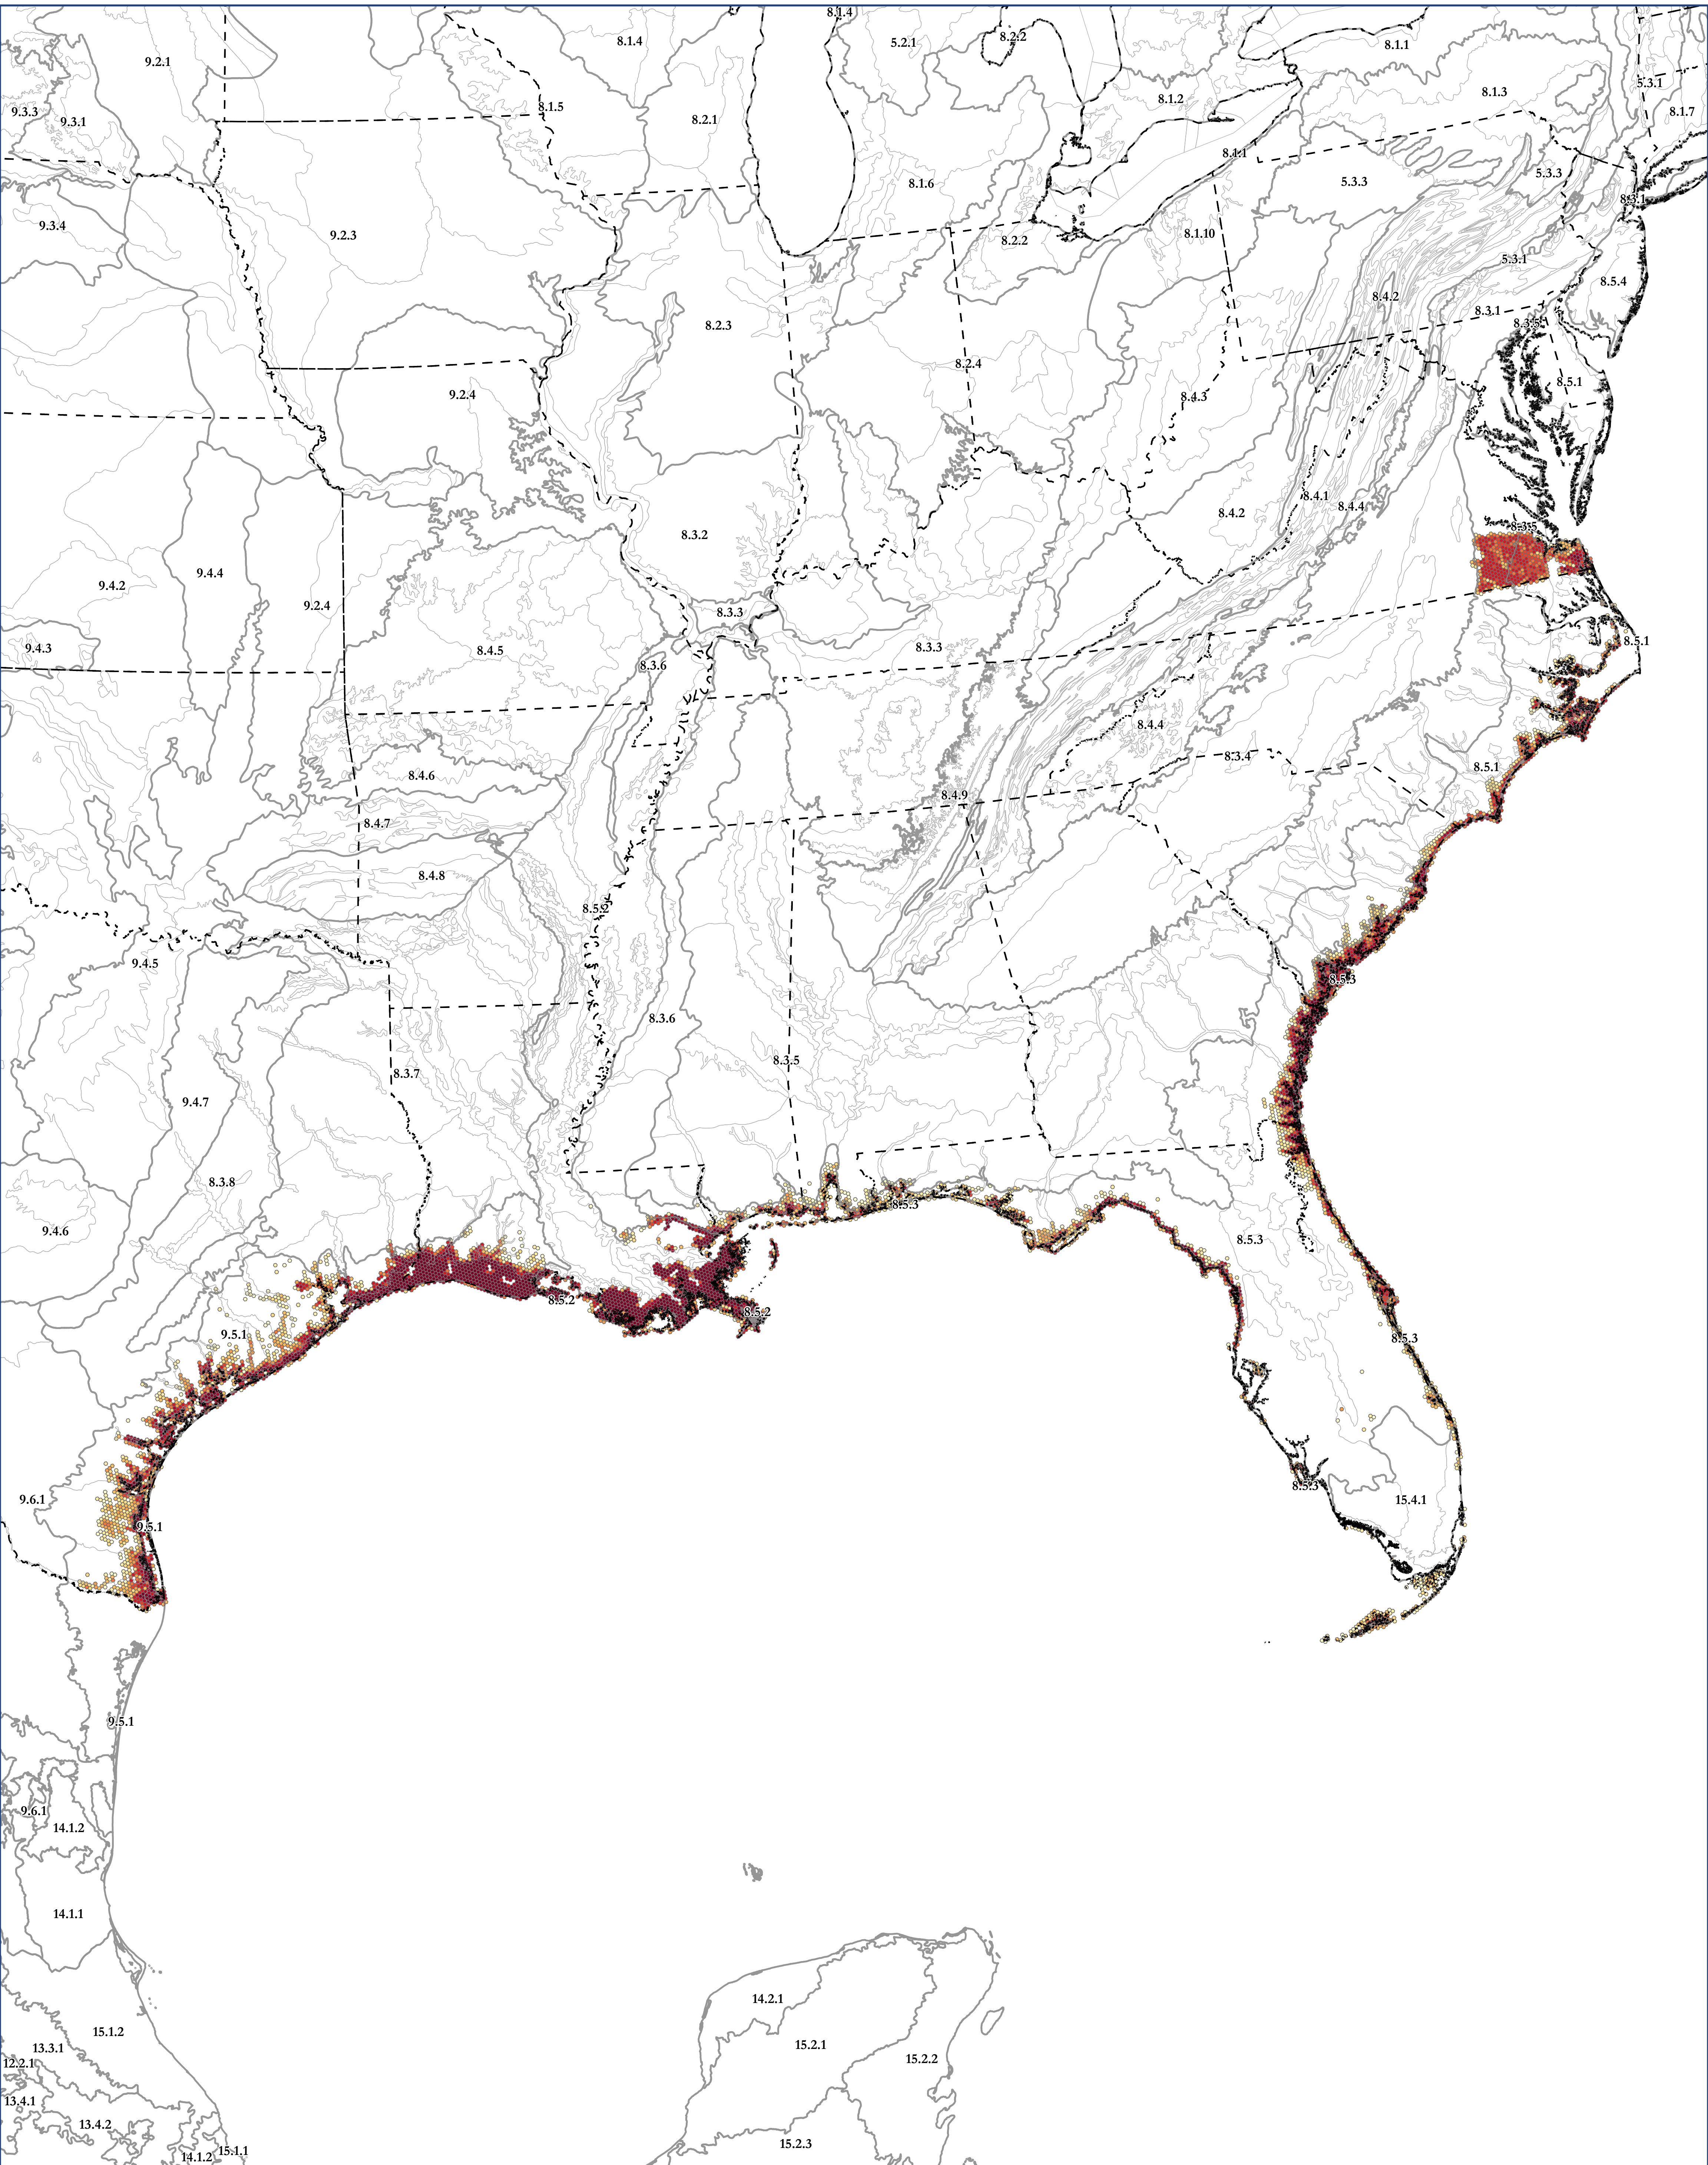

Map of: G982 South Atlantic & Gulf Coast Salt Marsh

Legend

0 60 120 240 Miles

0 100 200 400 Kilometers

Ecoregion Data Sourced From:

CEC Level III Ecoregions from: <http://www.ccc.org/north-american-environmental-atlas/terrestrial-ecoregions-level-iii/>

EPA Level IV Ecoregions from: <https://www.epa.gov/eo-research/level-iii-and-iv-ecoregions-continental-united-states>