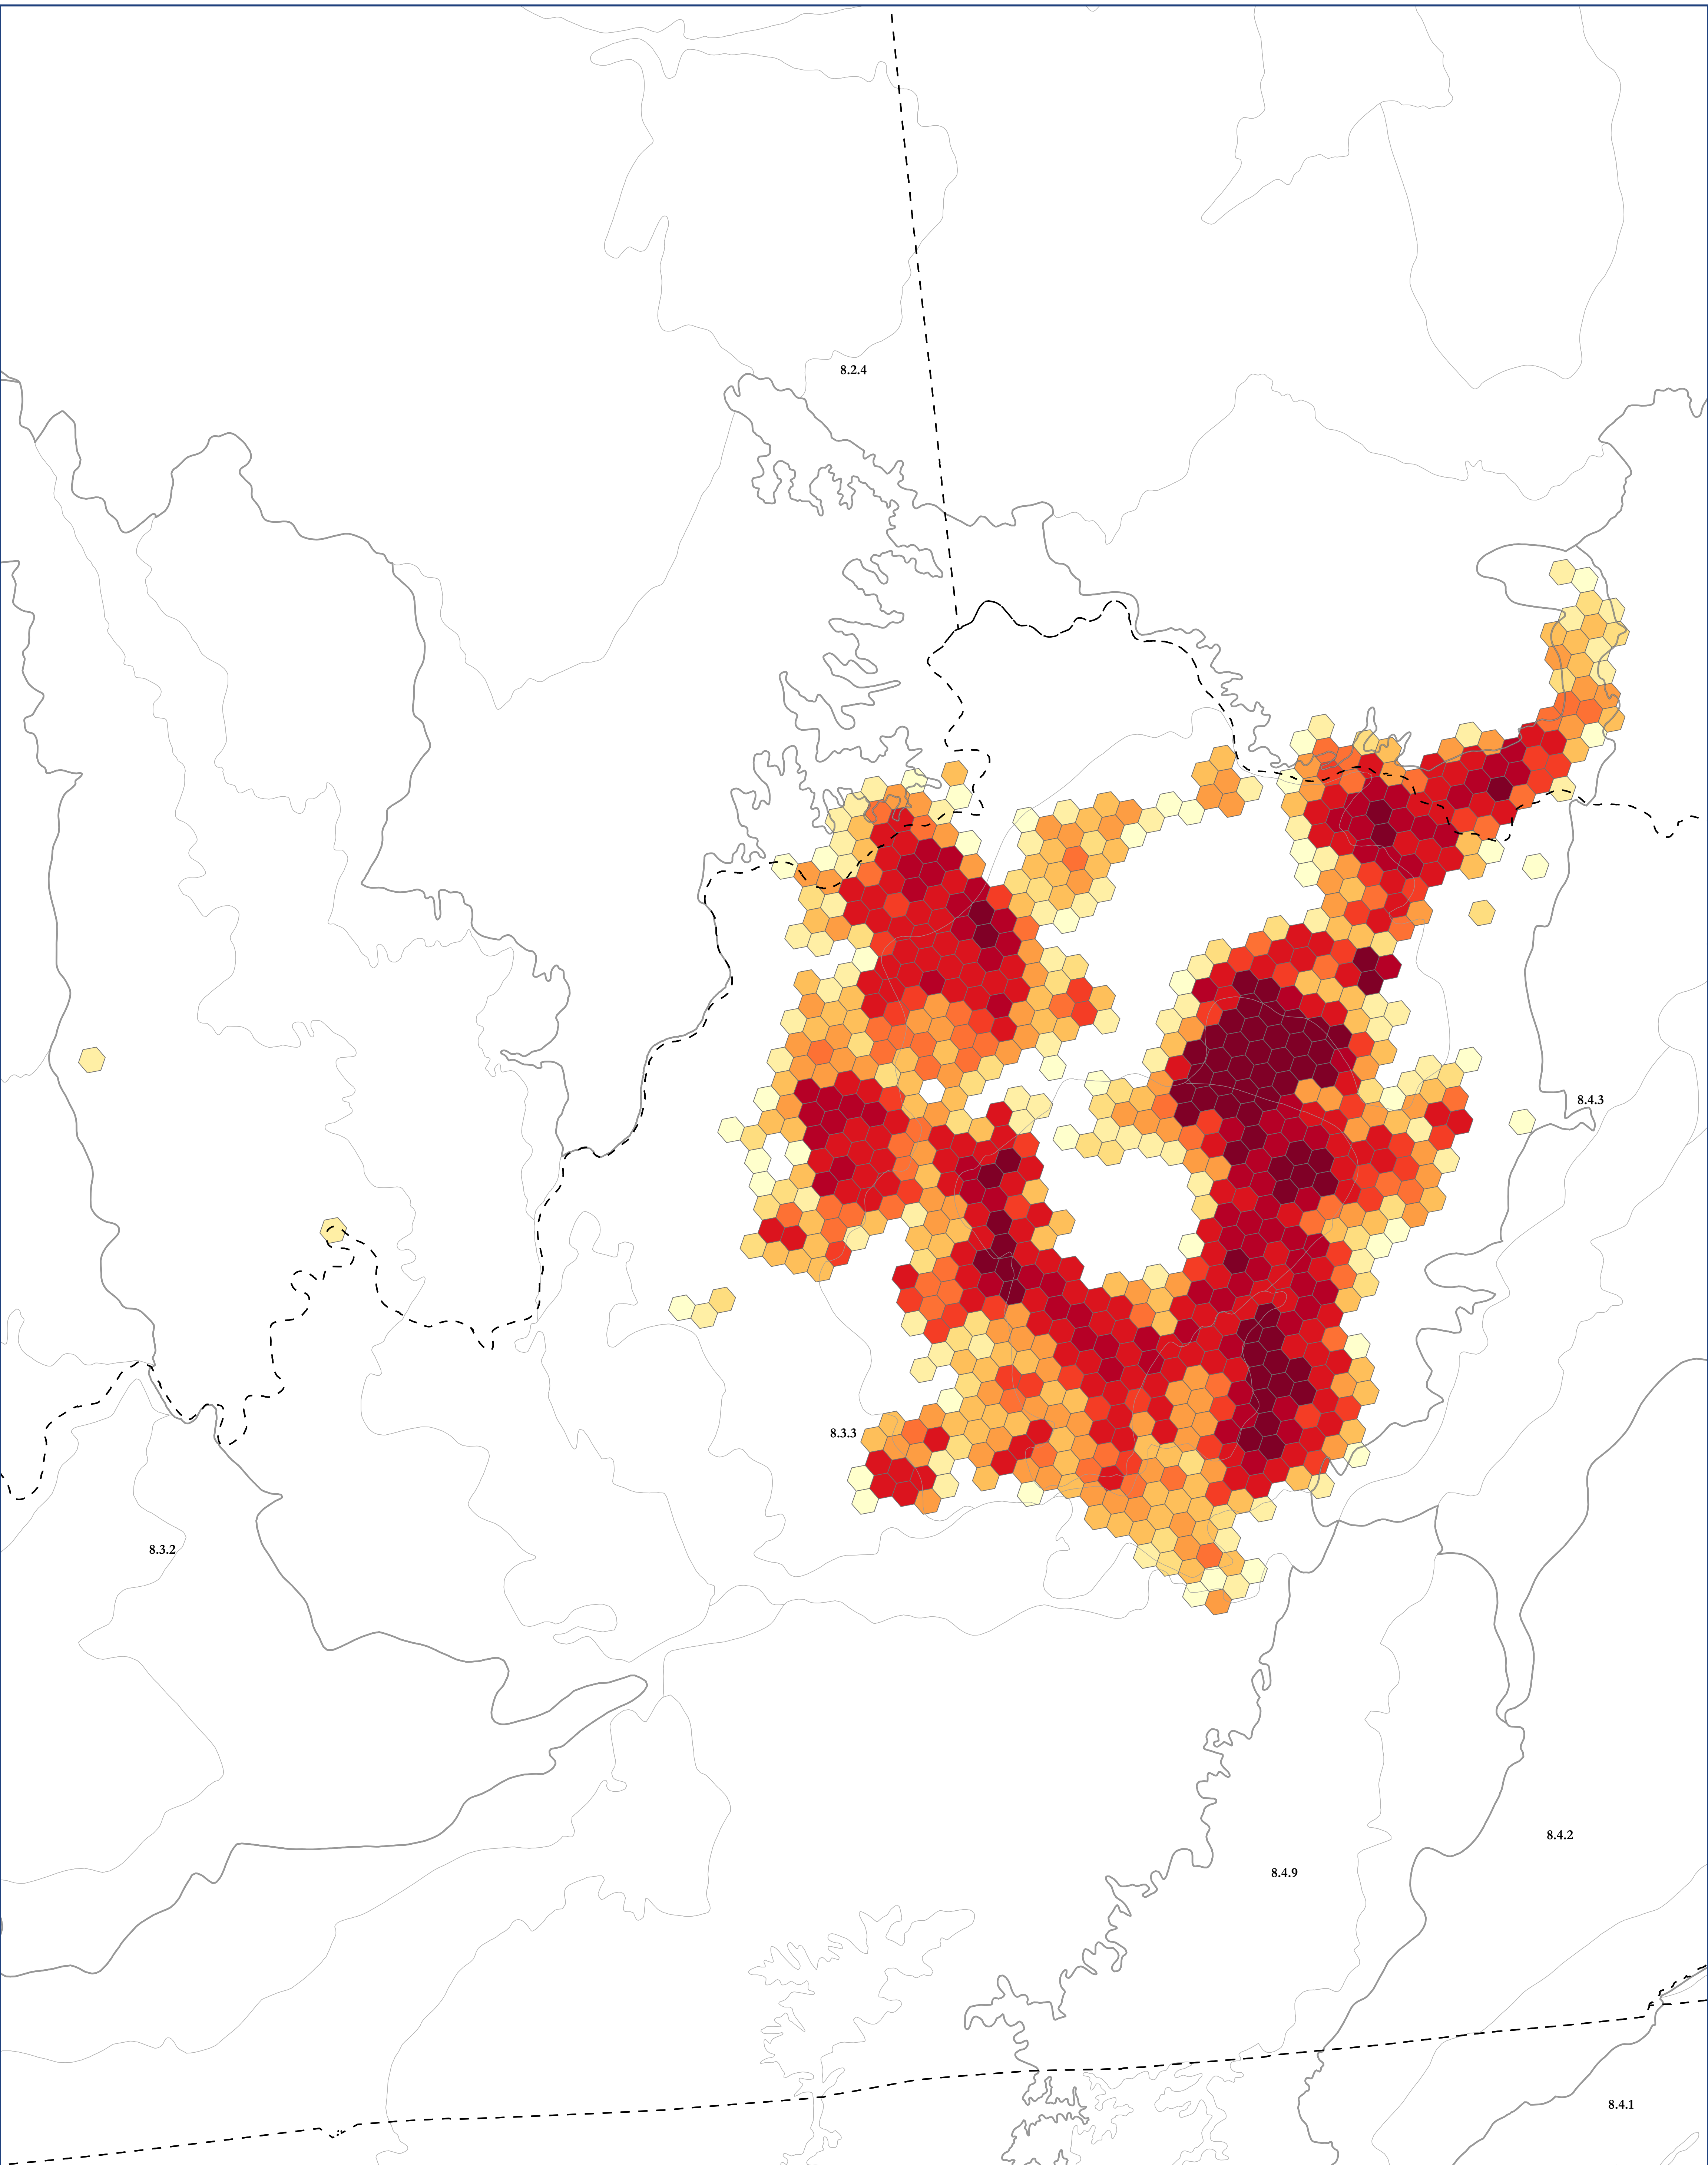

Map of: G986 Interior Low Plateau Woodland, Savanna & Barrens

Legend

Ecoregion Data Sourced From: