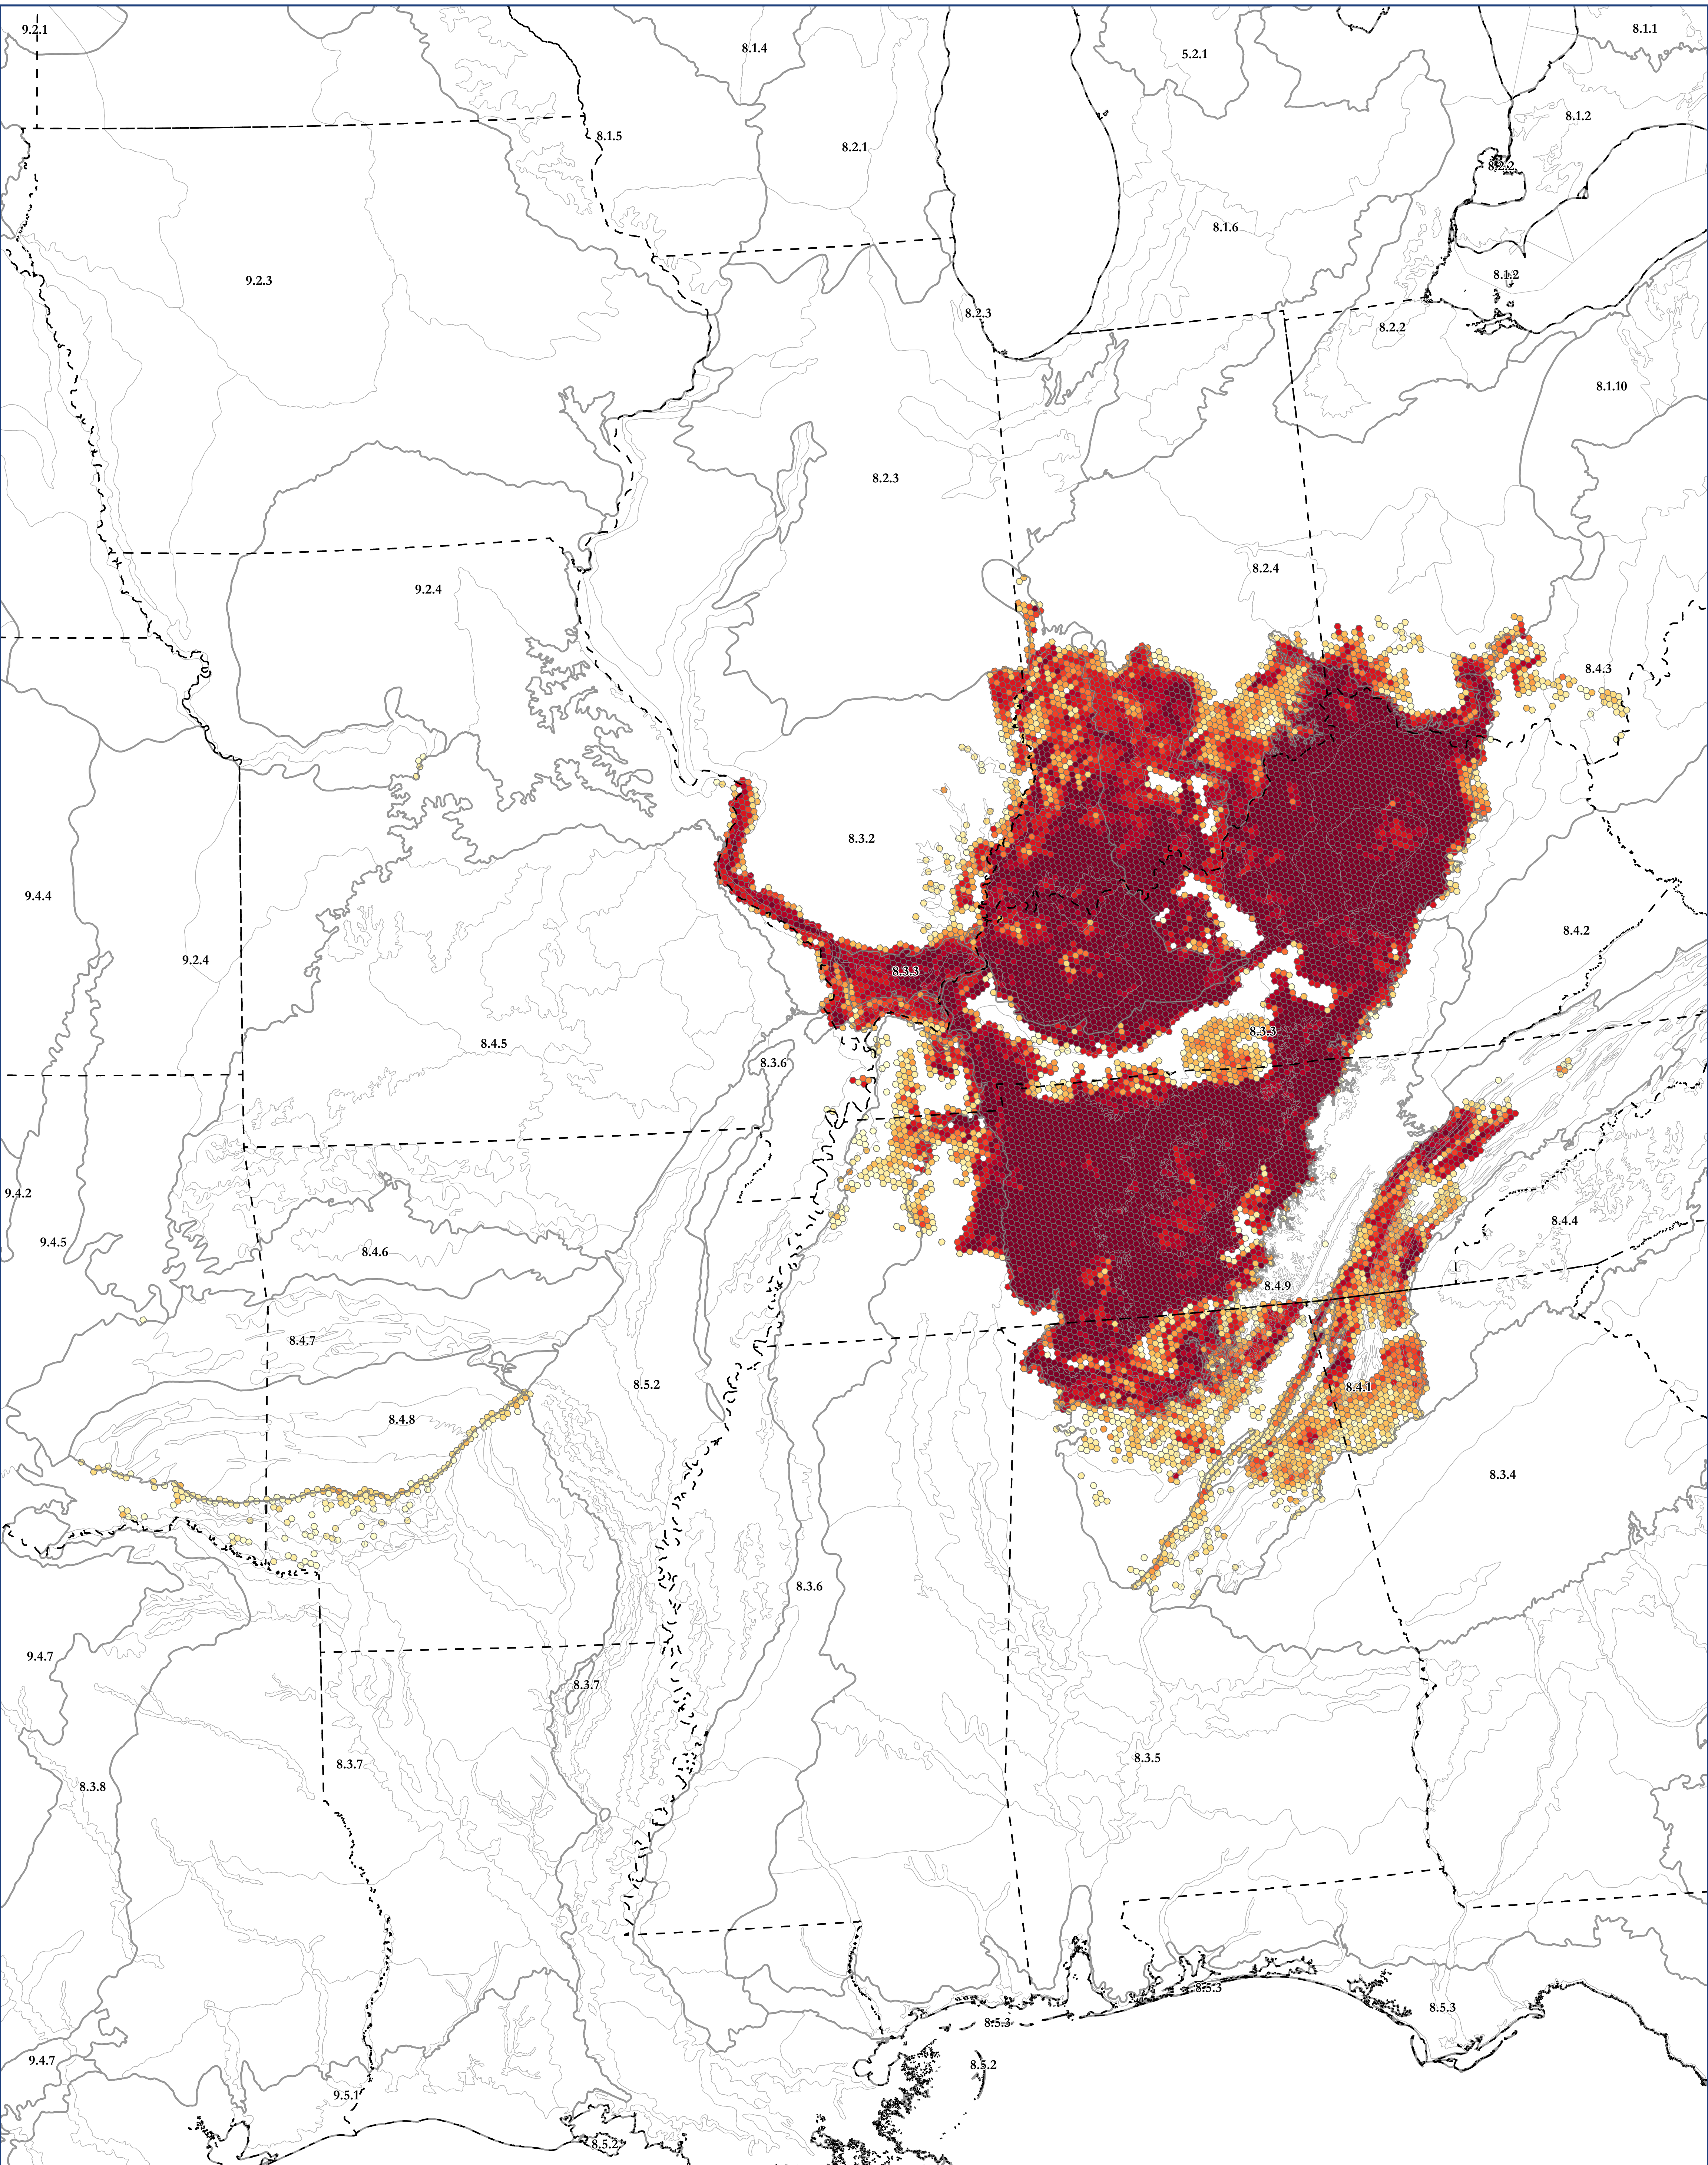

# Map of: G987 Interior Low Plateau Oak Forest

Legend

Ecoregion Data Sourced From:

CEC Level III Ecoregions from: <http://www.ccc.org/north-american-environmental-atlas/terrestrial-ecoregions-level-iii/>  
EPA Level IV Ecoregions from: <https://www.epa.gov/eco-research/level-iii-and-iv-ecoregions-continental-united-states>