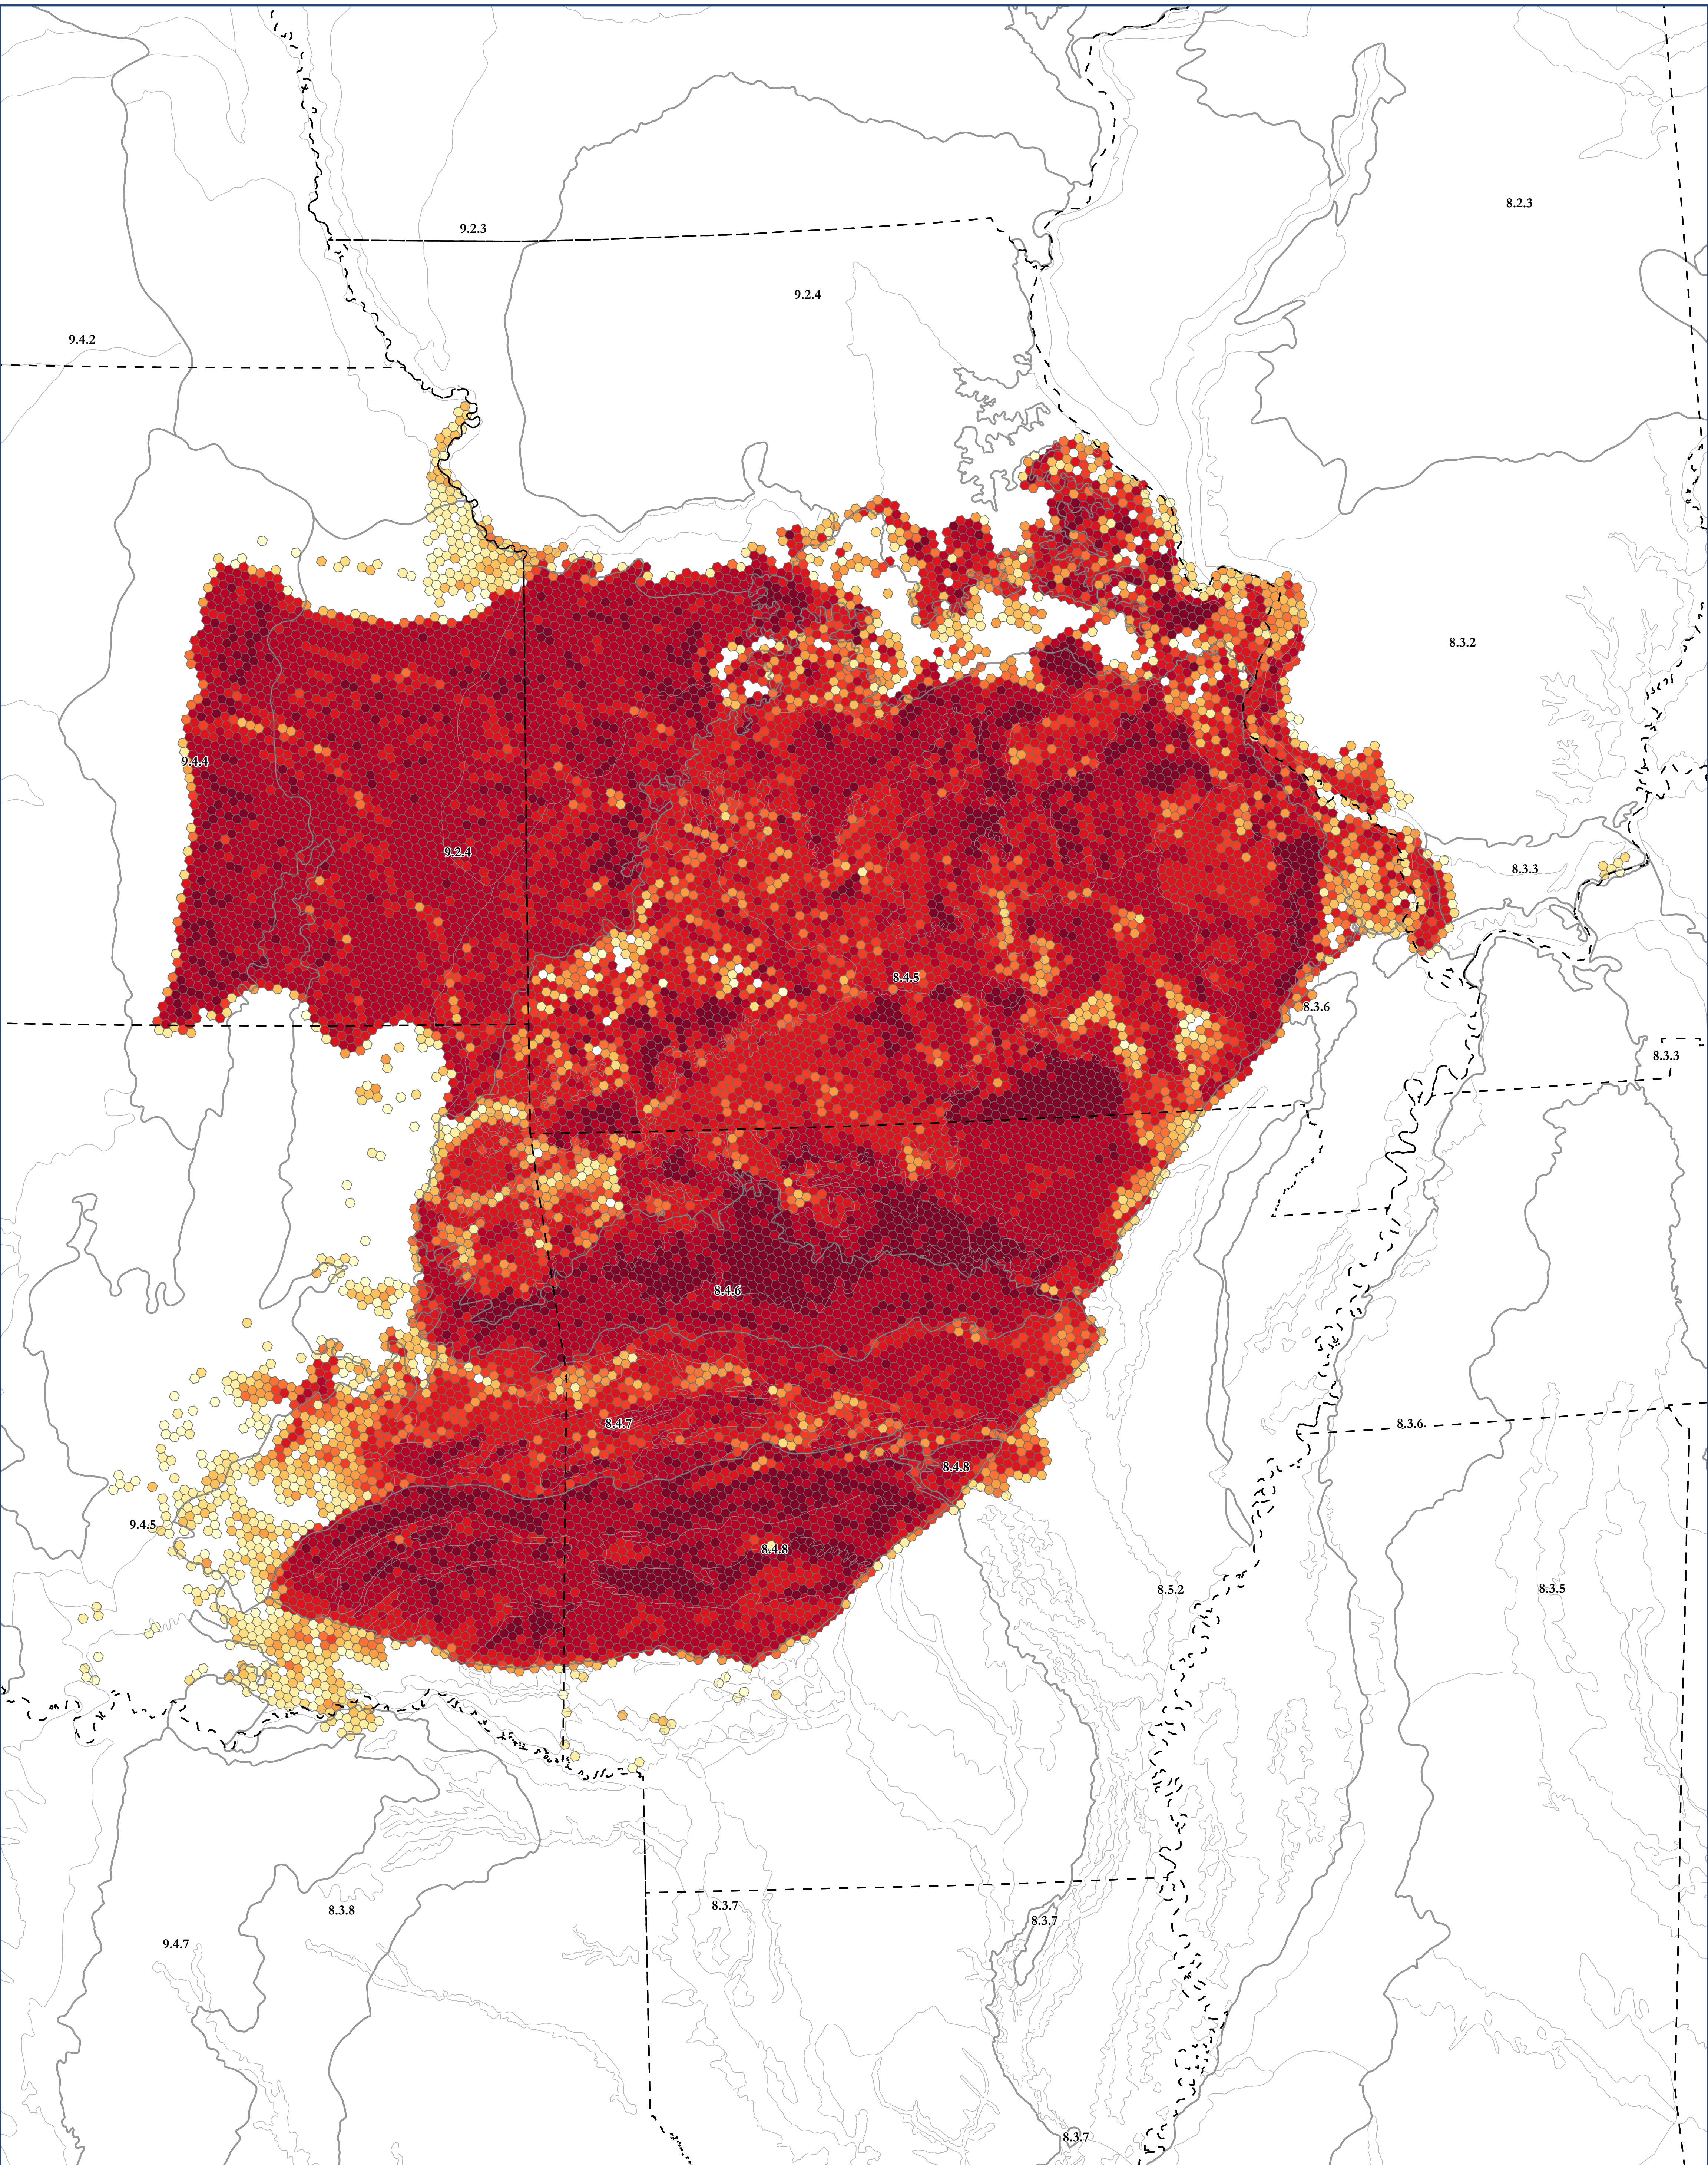

Map of: G988 Ozark-Ouachita Oak Forest

Legend

Ecoregion Data Sourced From:

CEC Level III Ecoregions from: <http://www.ccc.org/north-american-environmental-atlas/terrestrial-ecoregions-level-iii/>

EPA Level IV Ecoregions from: <https://www.epa.gov/eo-research/level-iii-and-iv-ecoregions-continental-united-states>