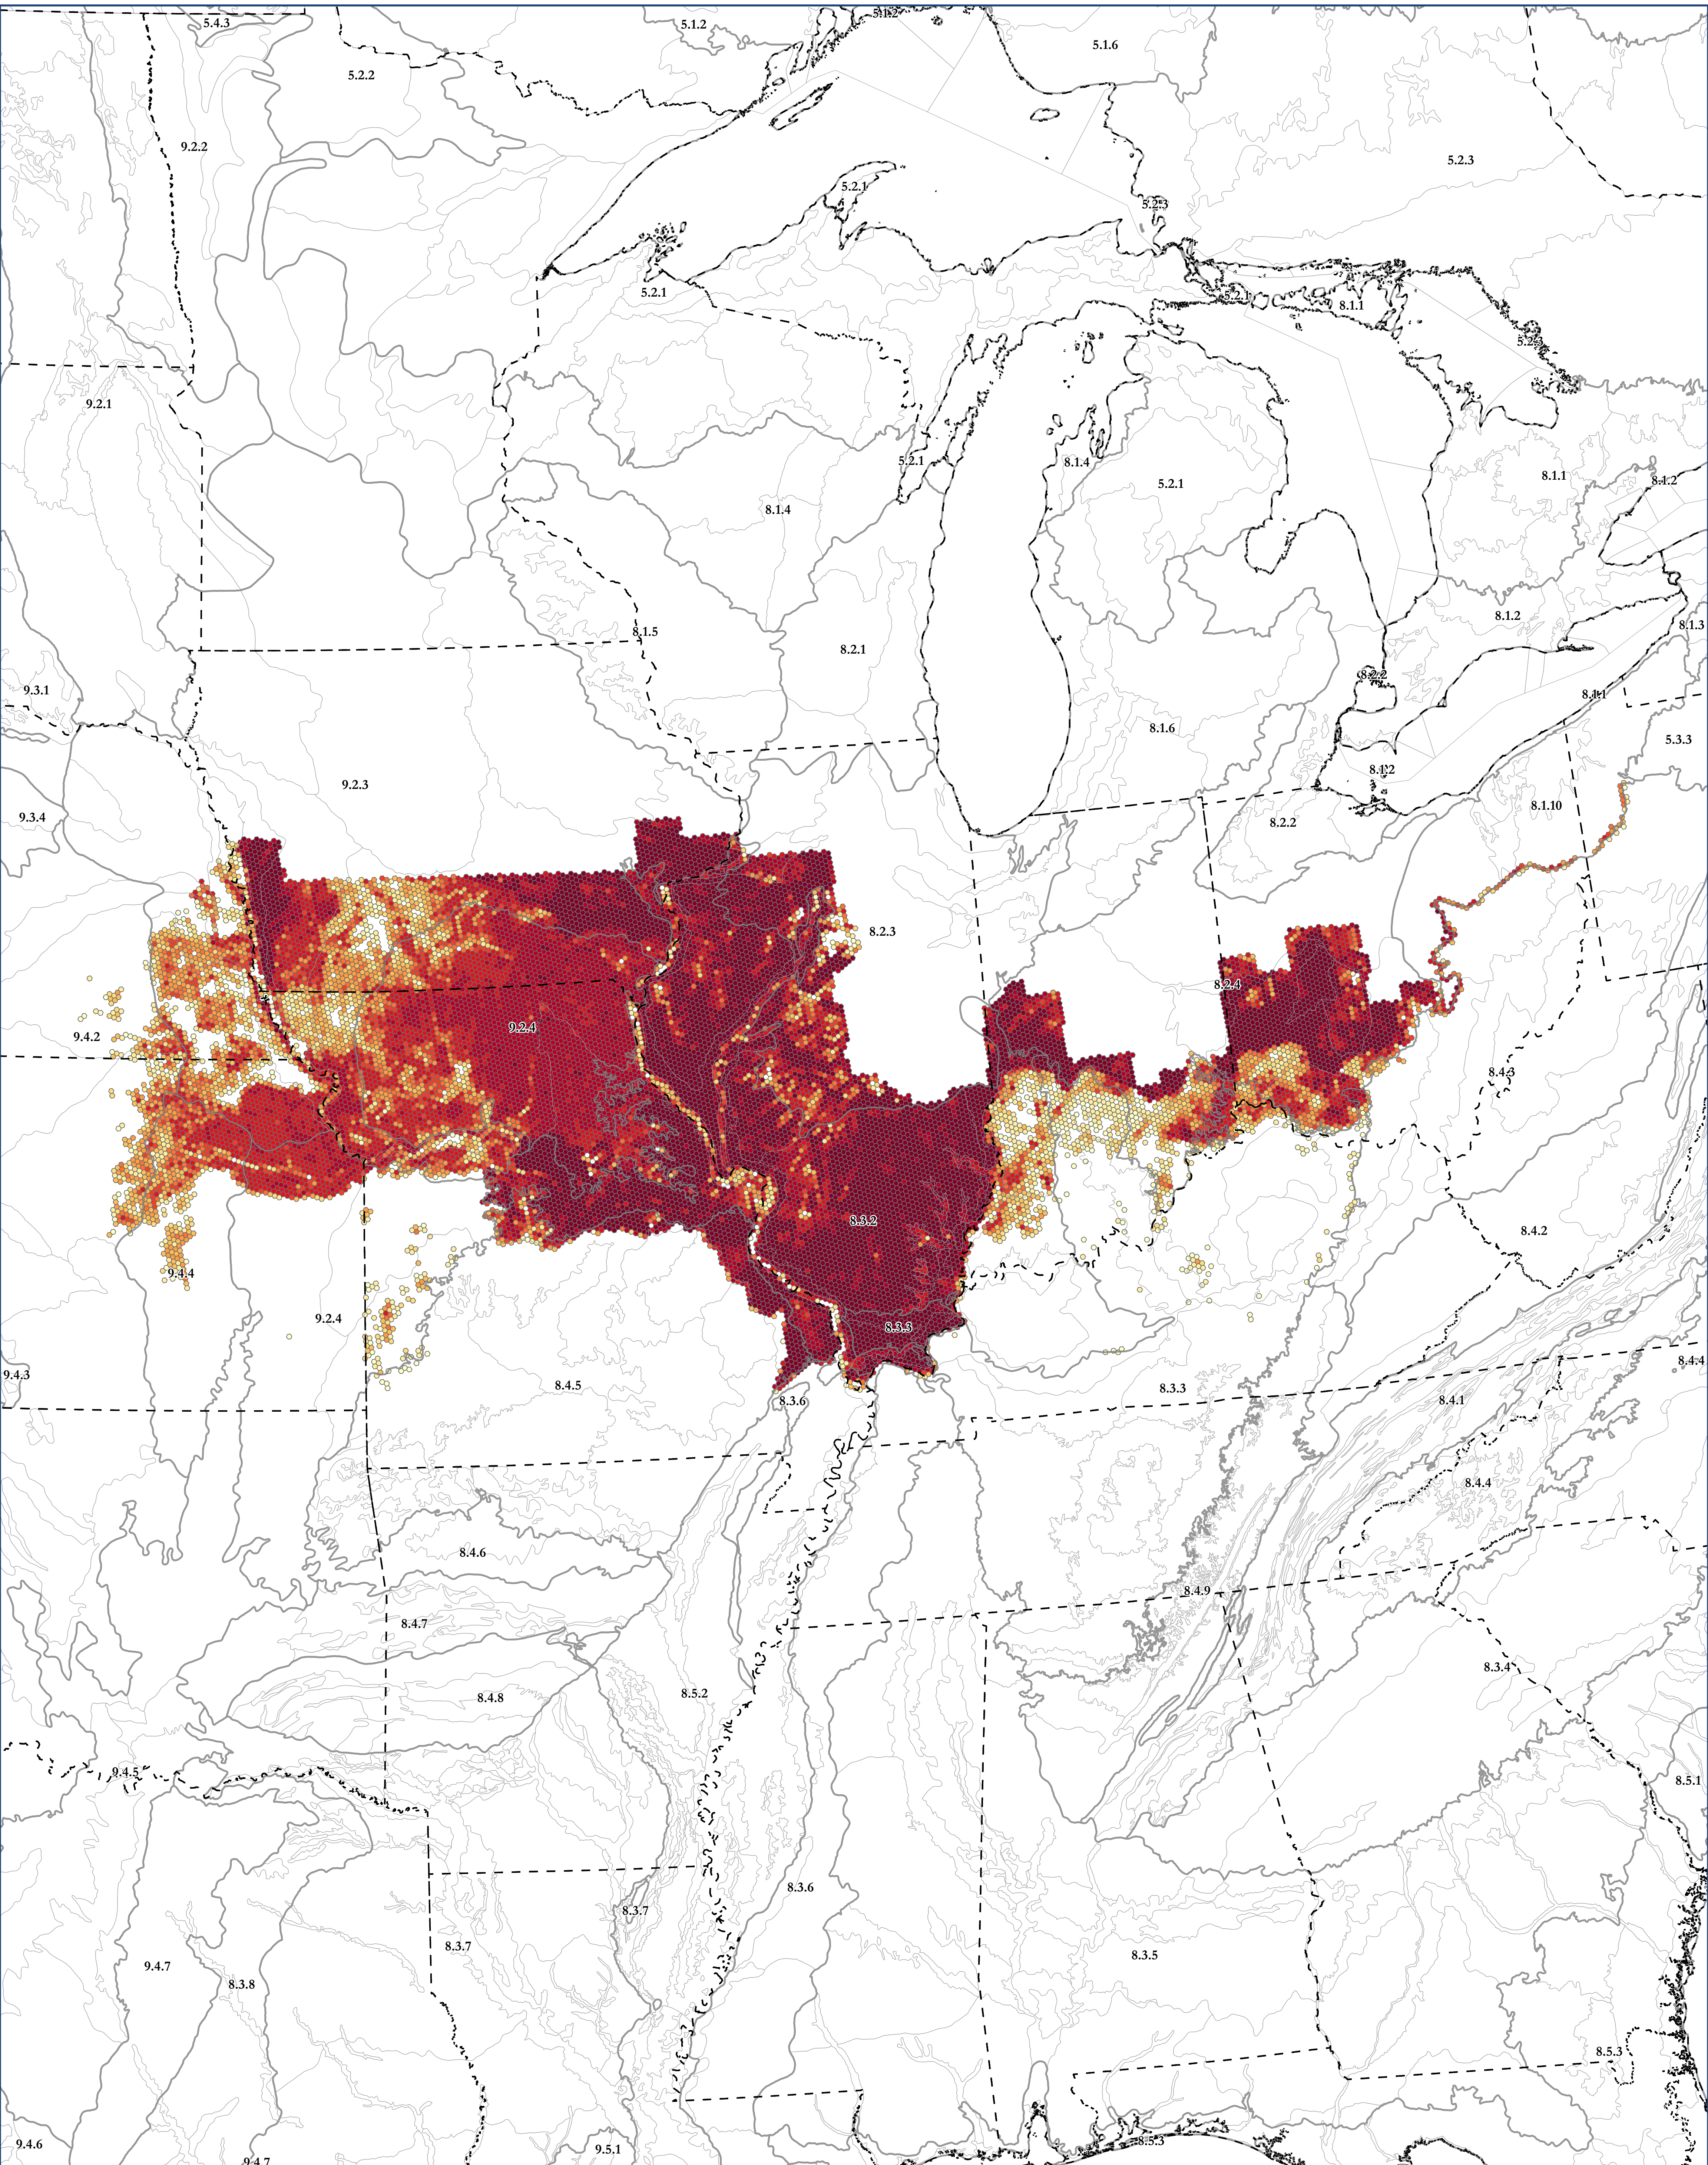

Map of: G990 Midwest Oak - Hickory Forest

Legend

Ecoregion Data Sourced From:

CEC Level III Ecoregions from: <http://www.ccc.org/north-american-environmental-atlas/terrestrial-ecoregions-level-iii/>
EPA Level IV Ecoregions from: <https://www.epa.gov/eco-research/level-iii-and-iv-ecoregions-continental-united-states>